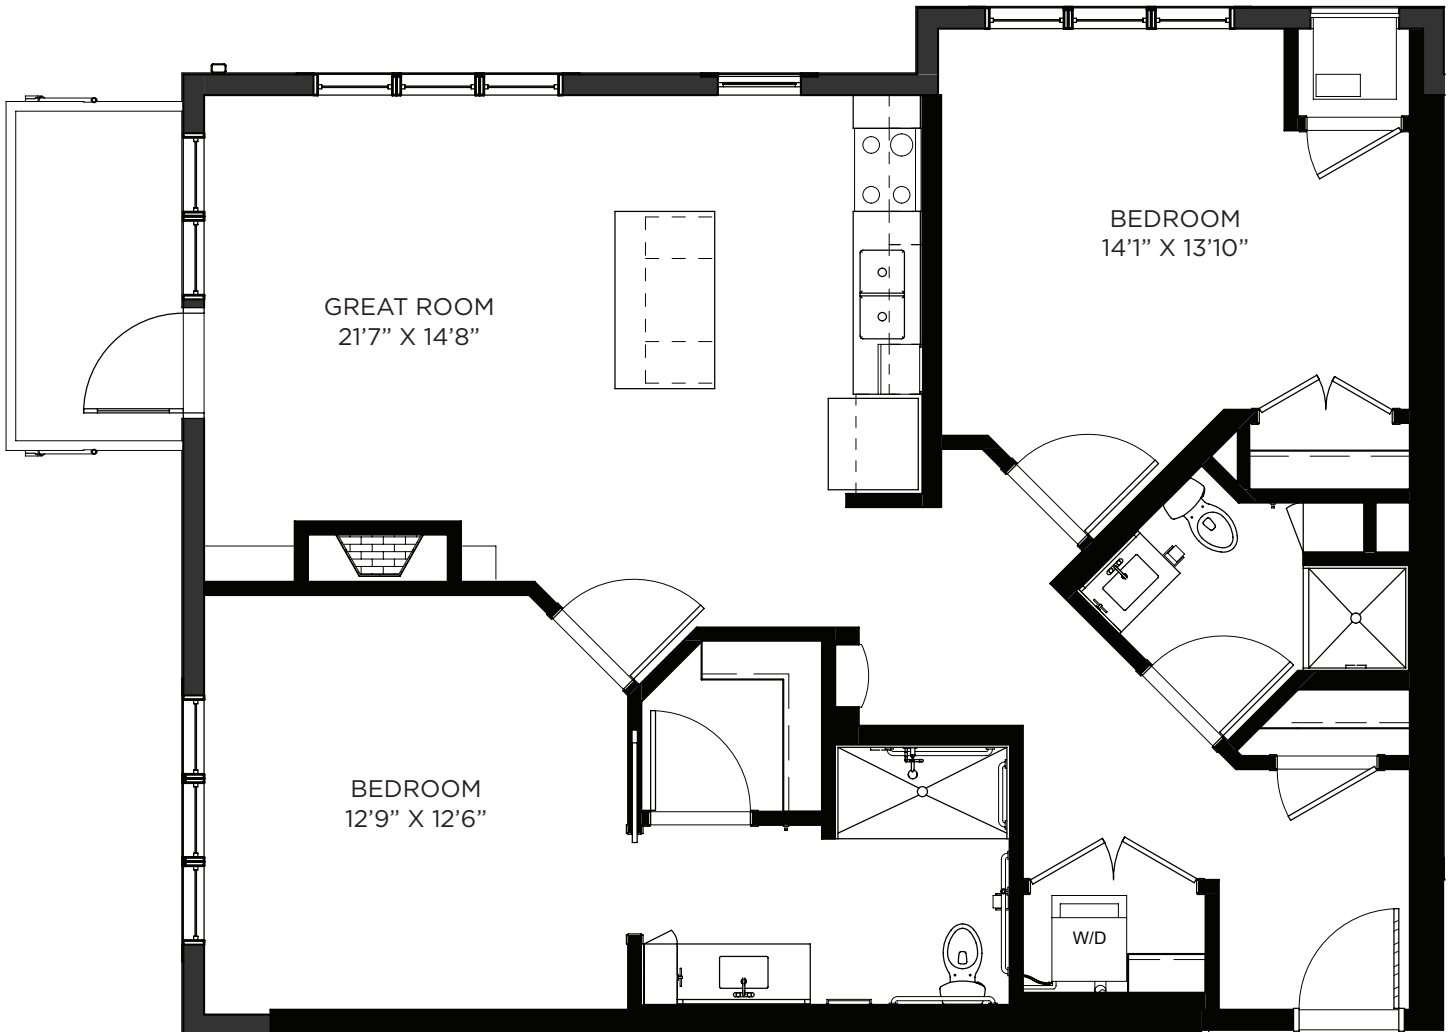

SAGEWYNNSM

ON LAKE LORRAINE

Two Bedroom / Balcony - 1069 sq ft

Residency numbers: 343, 443

Floor plans are for general reference only and are not to scale.

SAGEWYNNSM

ON LAKE LORRAINE

Two Bedroom / Balcony - 1071 sq ft