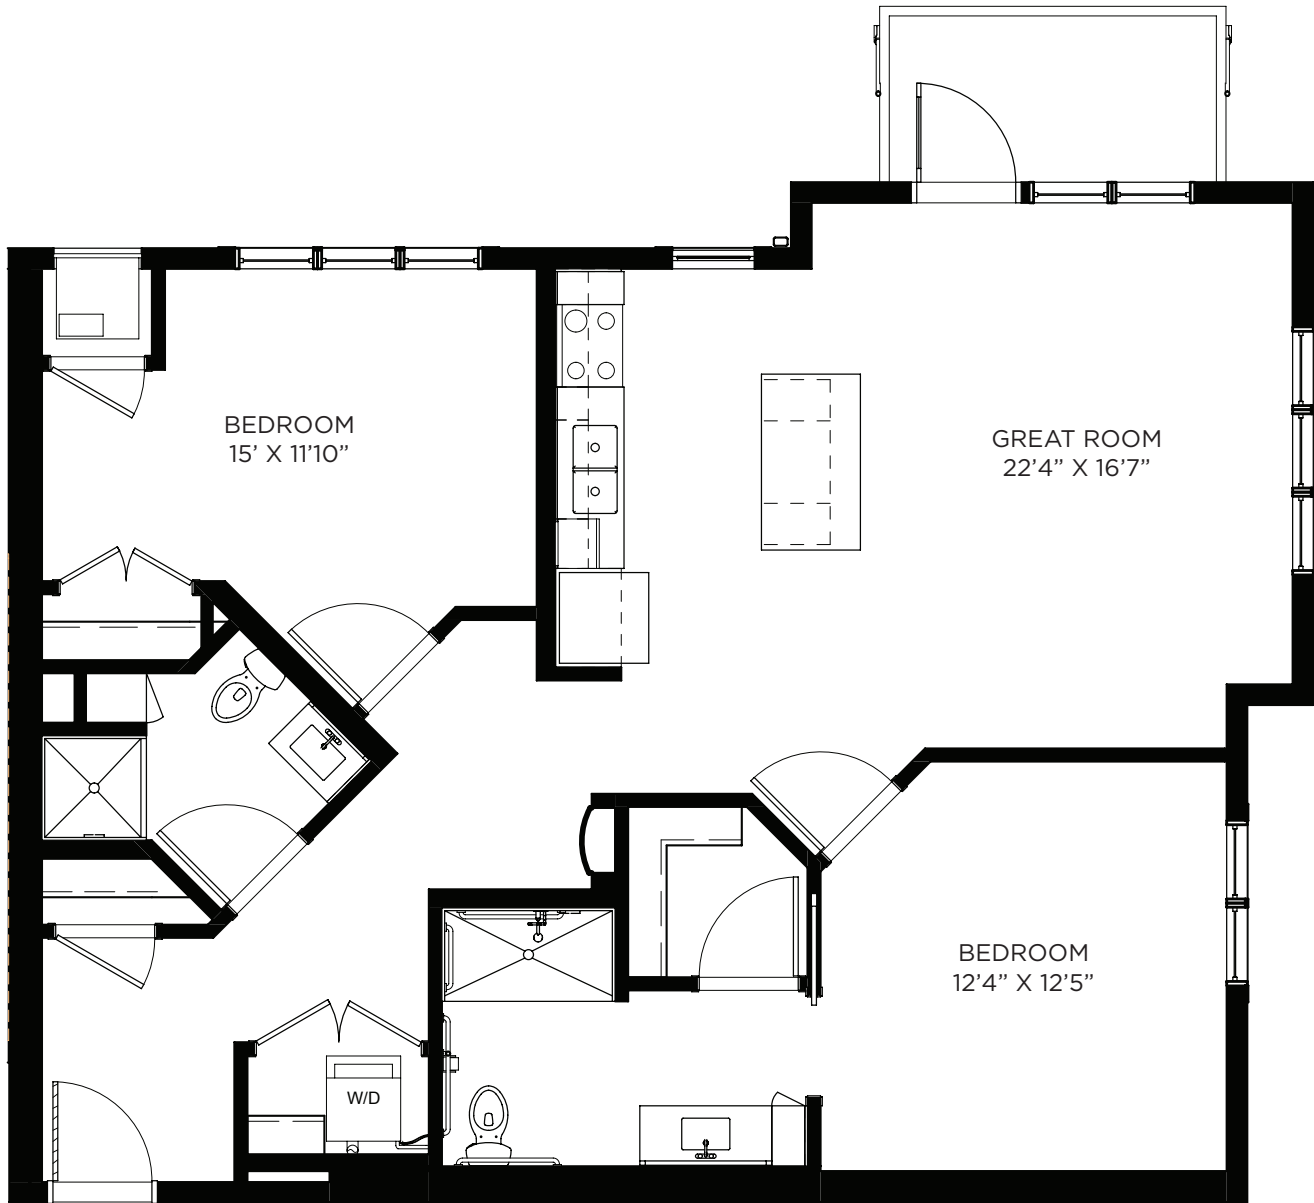

SAGEWYNN^{SM}

ON LAKE LORRAINE

Two Bedroom / Balcony - 1097 sq ft

Residency numbers: 342, 442

Floor plans are for general reference only and are not to scale.