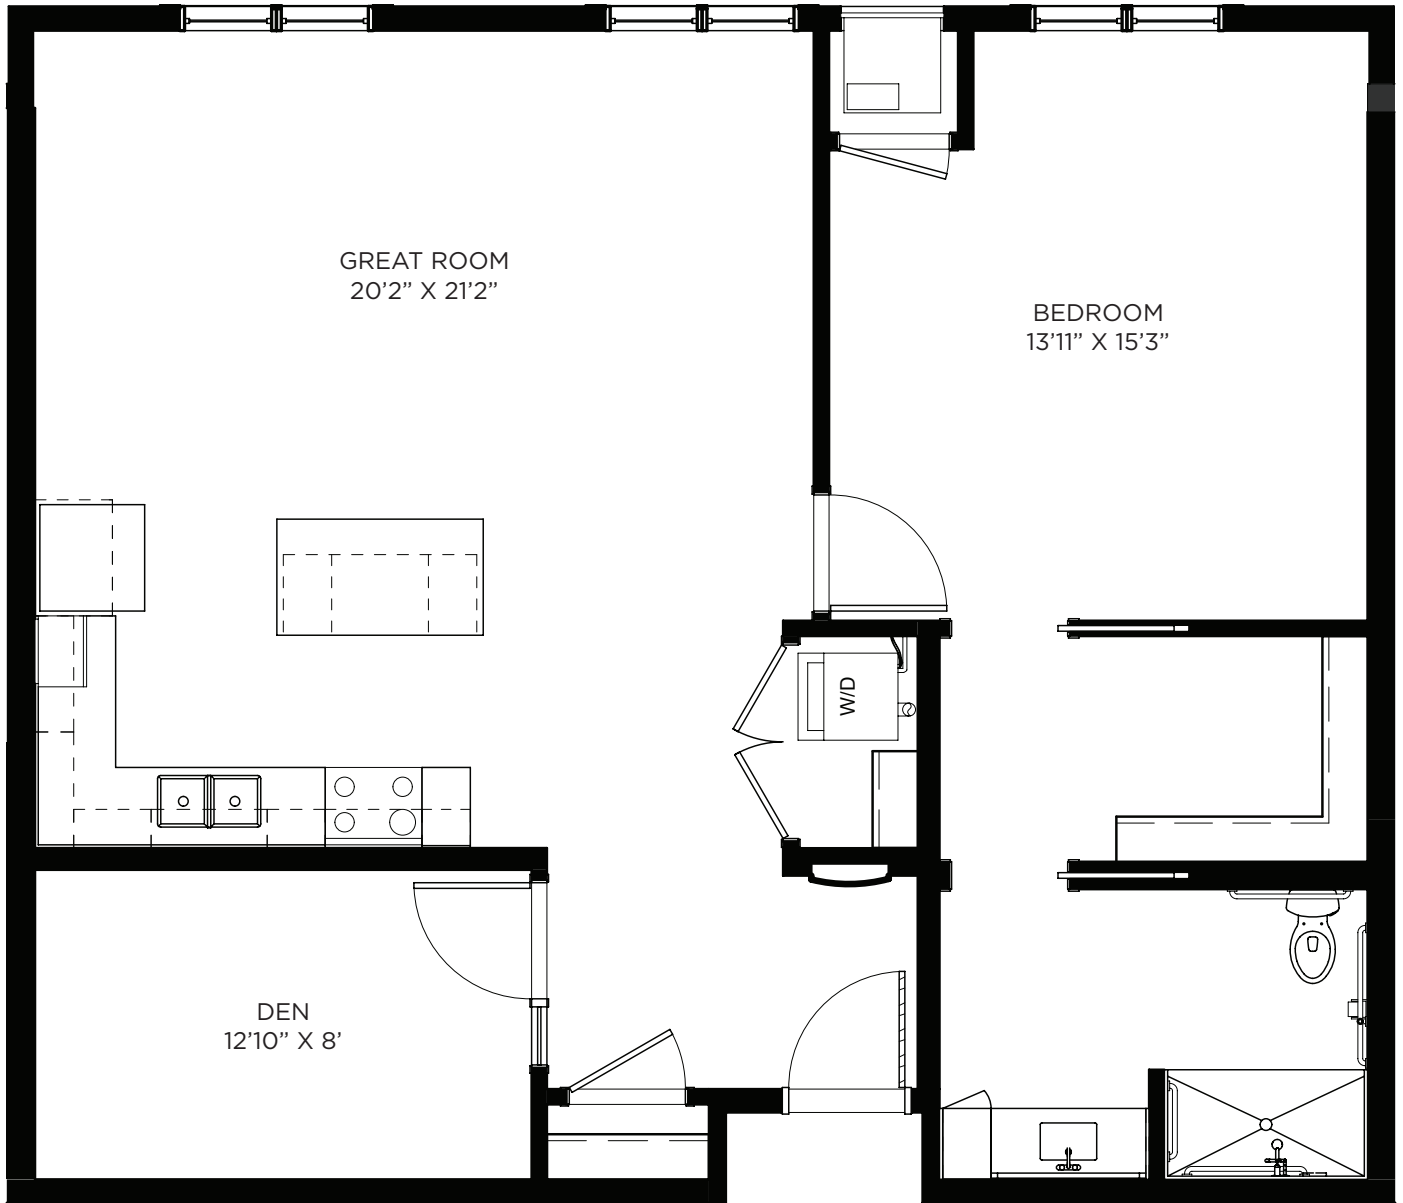

SAGEWYNN^{SM}
ON LAKE LORRAINE

One Bedroom / Den - 1056 sq ft

Residency numbers: 321, 421

Floor plans are for general reference only and are not to scale.