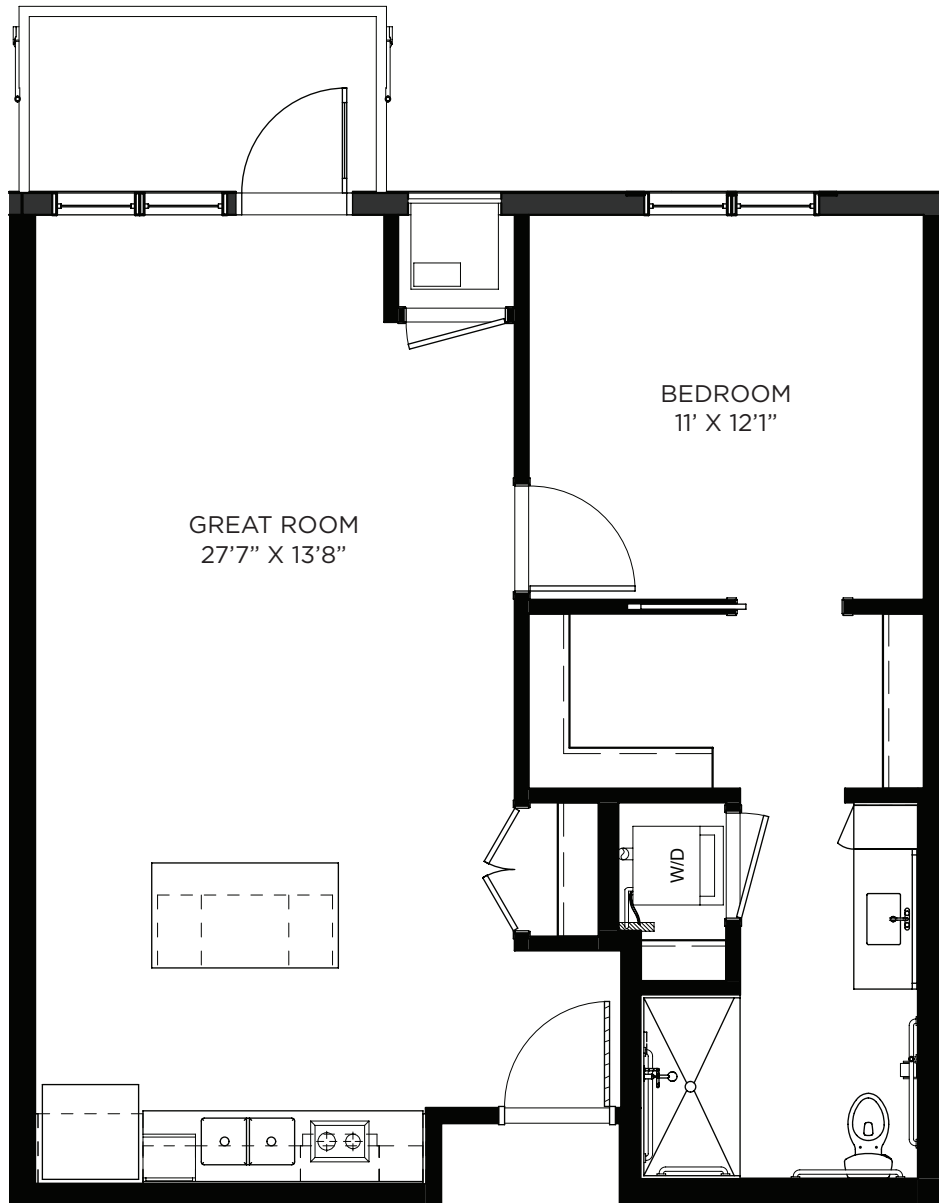

SAGEWYNN^{SM}

ON LAKE LORRAINE

One Bedroom / Balcony - 728 sq ft

Residency numbers: 438, 439

Floor plans are for general reference only and are not to scale.