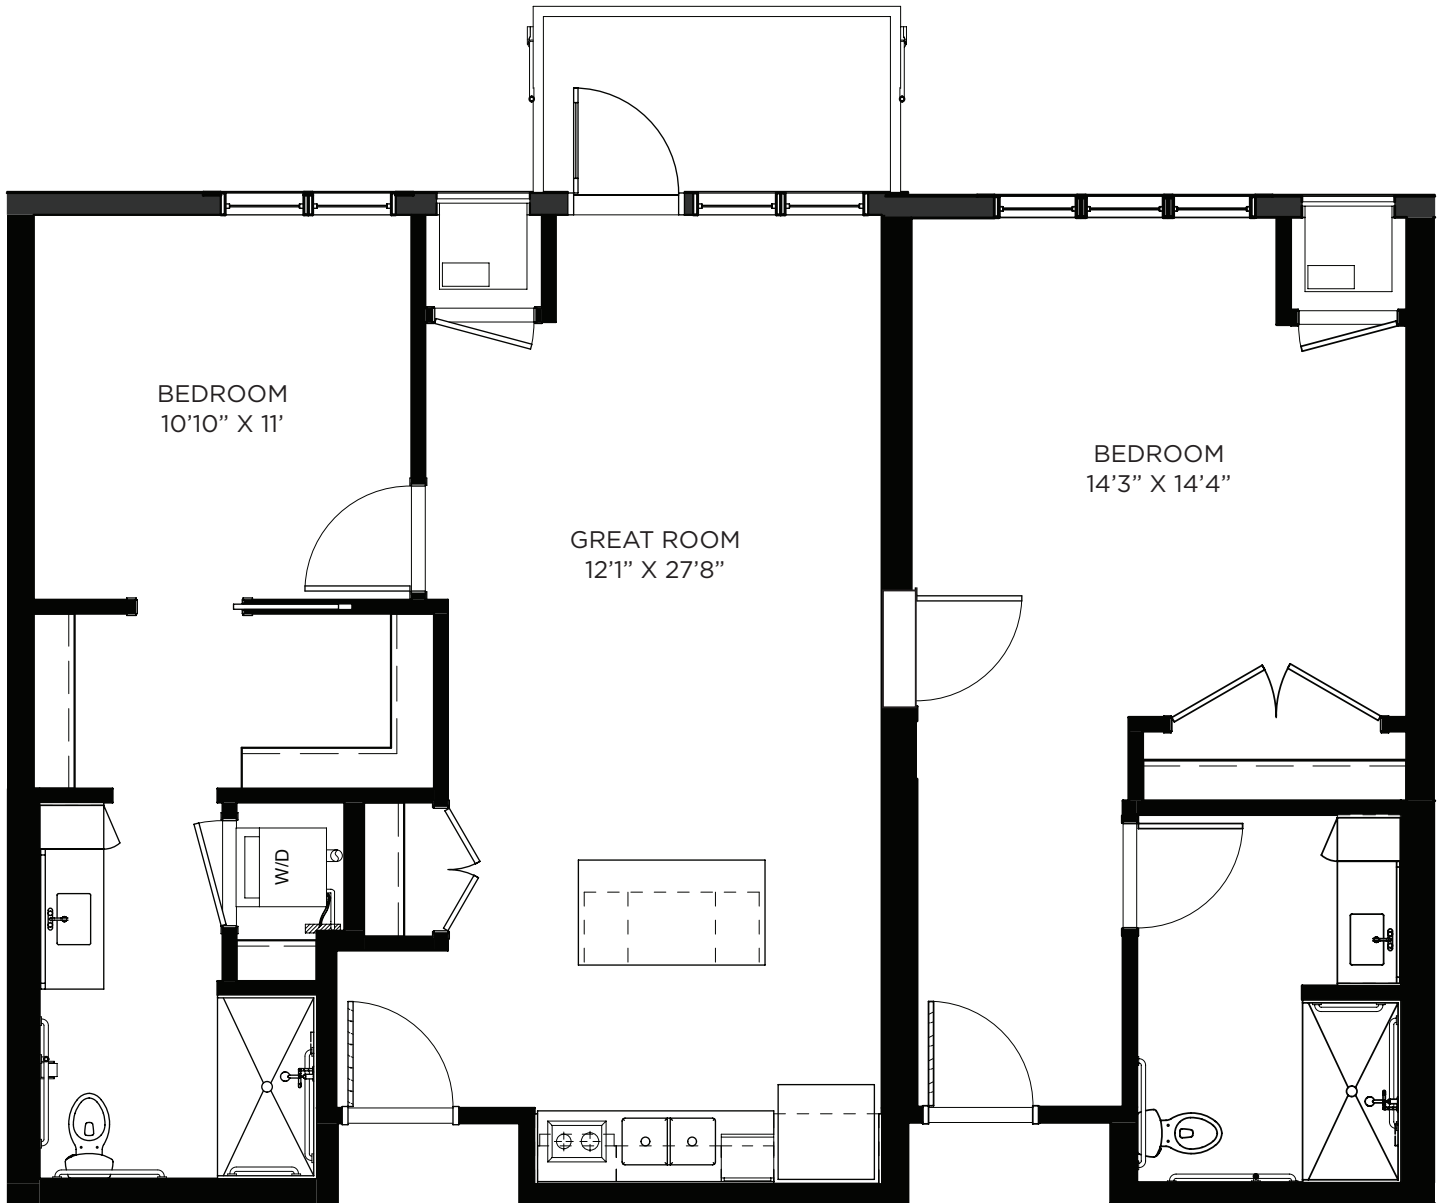

SAGEWYNNSM

ON LAKE LORRAINE

Two Bedroom / Balcony - 1099 sq ft

Residency number: 412

Floor plans are for general reference only and are not to scale.

SAGEWYNNSM

ON LAKE LORRAINE

Two Bedroom / Balcony - 1107 sq ft