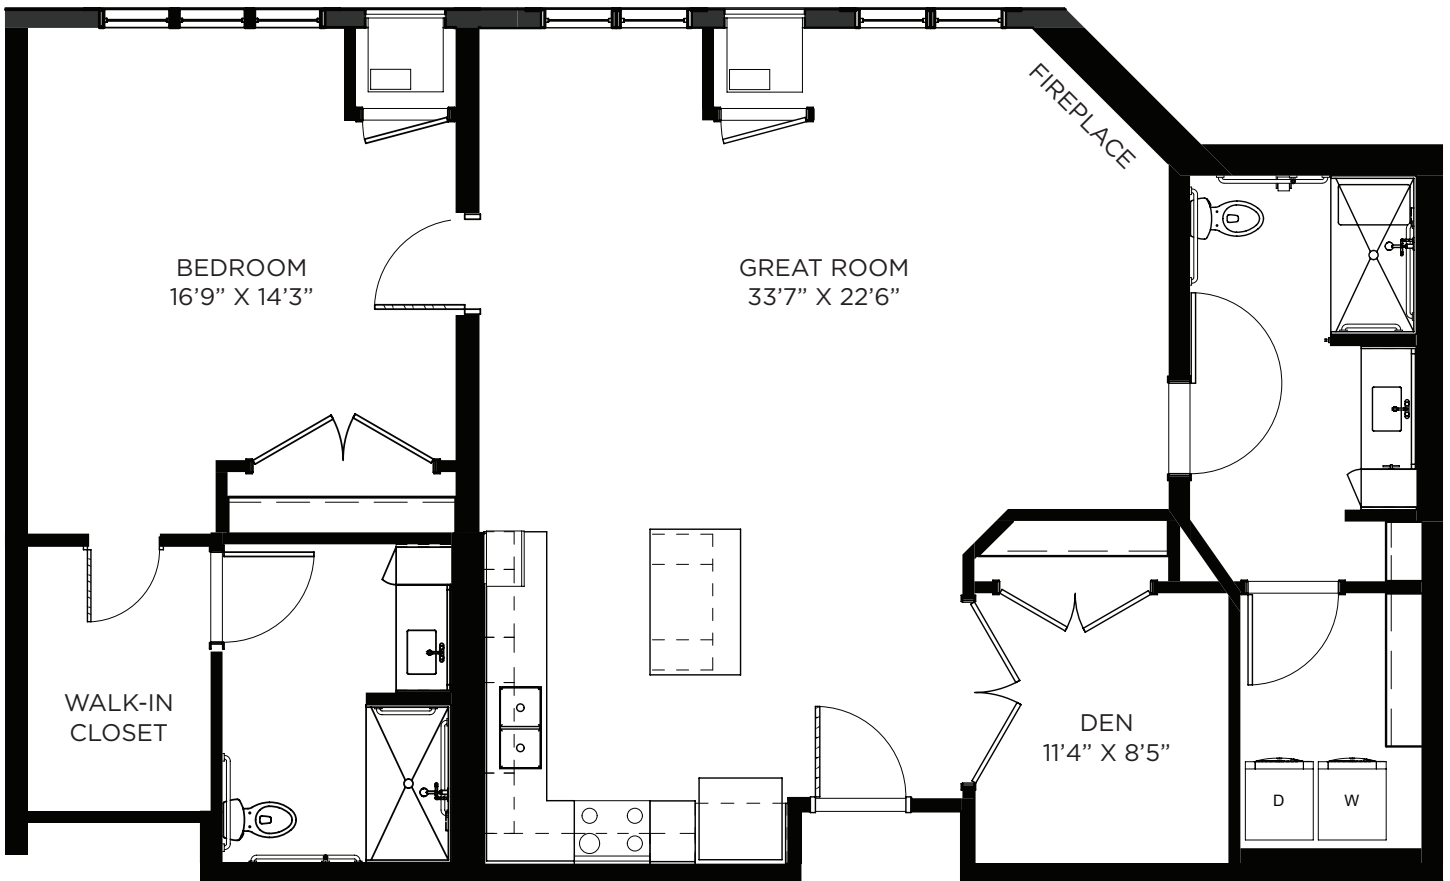

SAGEWYNNSM
ON LAKE LORRAINE

One Bedroom / Den - 1056 sq ft

Residency numbers: 321, 421

Floor plans are for general reference only and are not to scale.

SAGEWYNNSM
ON LAKE LORRAINE

One Bedroom / Den - 1243 sq ft