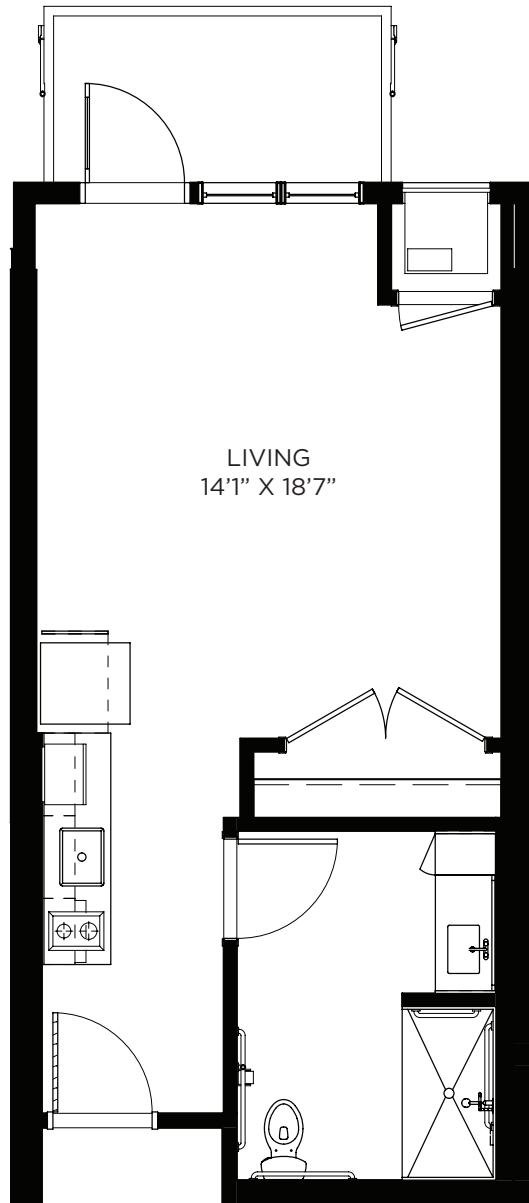

SAGEWYNN^{SM}

ON LAKE LORRAINE

Studio / Balcony - 438 sq ft

Residency numbers: 341, 441

Floor plans are for general reference only and are not to scale.