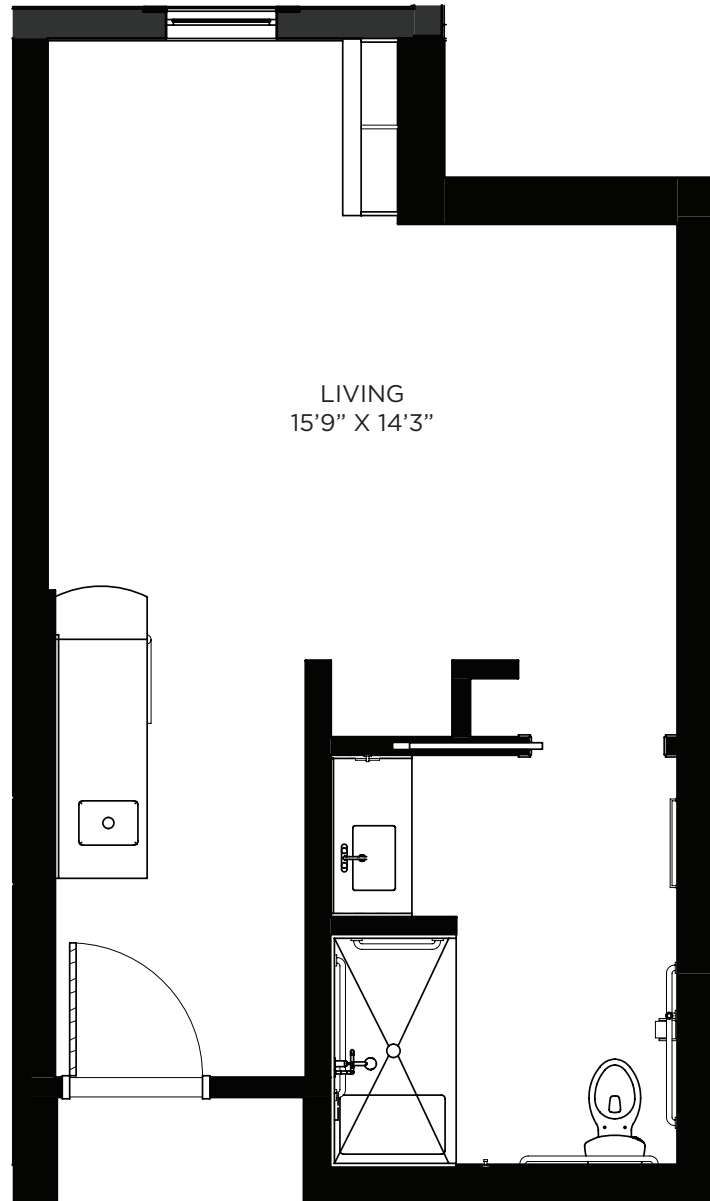

SAGEWYNNSM

ON LAKE LORRAINE

Studio - Memory Care - 345 sq ft

Residency numbers: 16, 19

Floor plans are for general reference only and are not to scale.

SAGEWYNNSM
ON LAKE LORRAINE

Studio - Memory Care - 346 sq ft

Residency number: 30

Floor plans are for general reference only and are not to scale.

SAGEWYNNSM
ON LAKE LORRAINE

Studio - Memory Care - 355 sq ft

Residency number: 1

Floor plans are for general reference only and are not to scale.