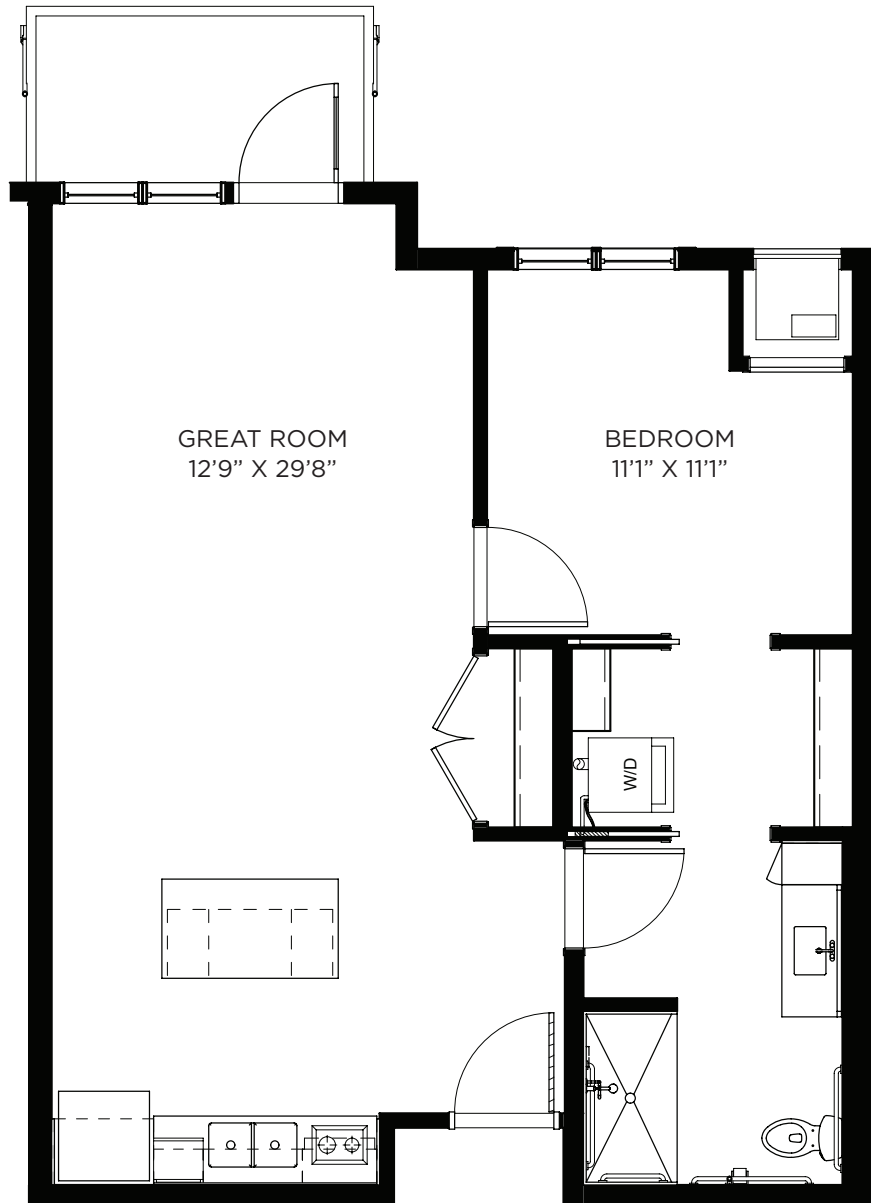

SAGEWYNNSM

ON LAKE LORRAINE

One Bedroom / Balcony - 696 sq ft

Residency number: 220

Floor plans are for general reference only and are not to scale.

SAGEWYNNSM

ON LAKE LORRAINE

One Bedroom / Balcony - 717 sq ft