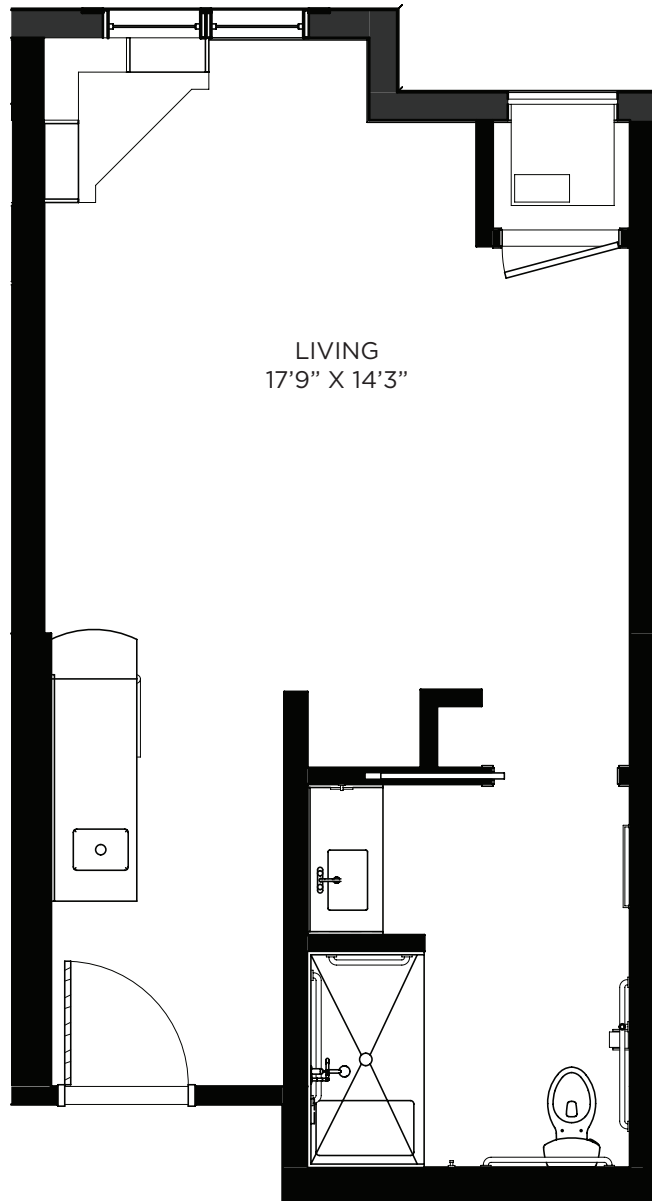

Floor plans are for general reference only and are not to scale.

SAGEWYNNSM
ON LAKE LORRAINE

Studio - Memory Care - 378 sq ft

Residency number: 15

Floor plans are for general reference only and are not to scale.

SAGEWYNNSM

ON LAKE LORRAINE

Studio - Memory Care - 378 sq ft

Residency number: 29

Floor plans are for general reference only and are not to scale.

SAGEWYNNSM
ON LAKE LORRAINE

Studio - Memory Care - 397 sq ft

Residency number: 7

Floor plans are for general reference only and are not to scale.

SAGEWYNNSM
ON LAKE LORRAINE

Studio - Memory Care - 397 sq ft

Residency numbers: 13, 24

Floor plans are for general reference only and are not to scale.