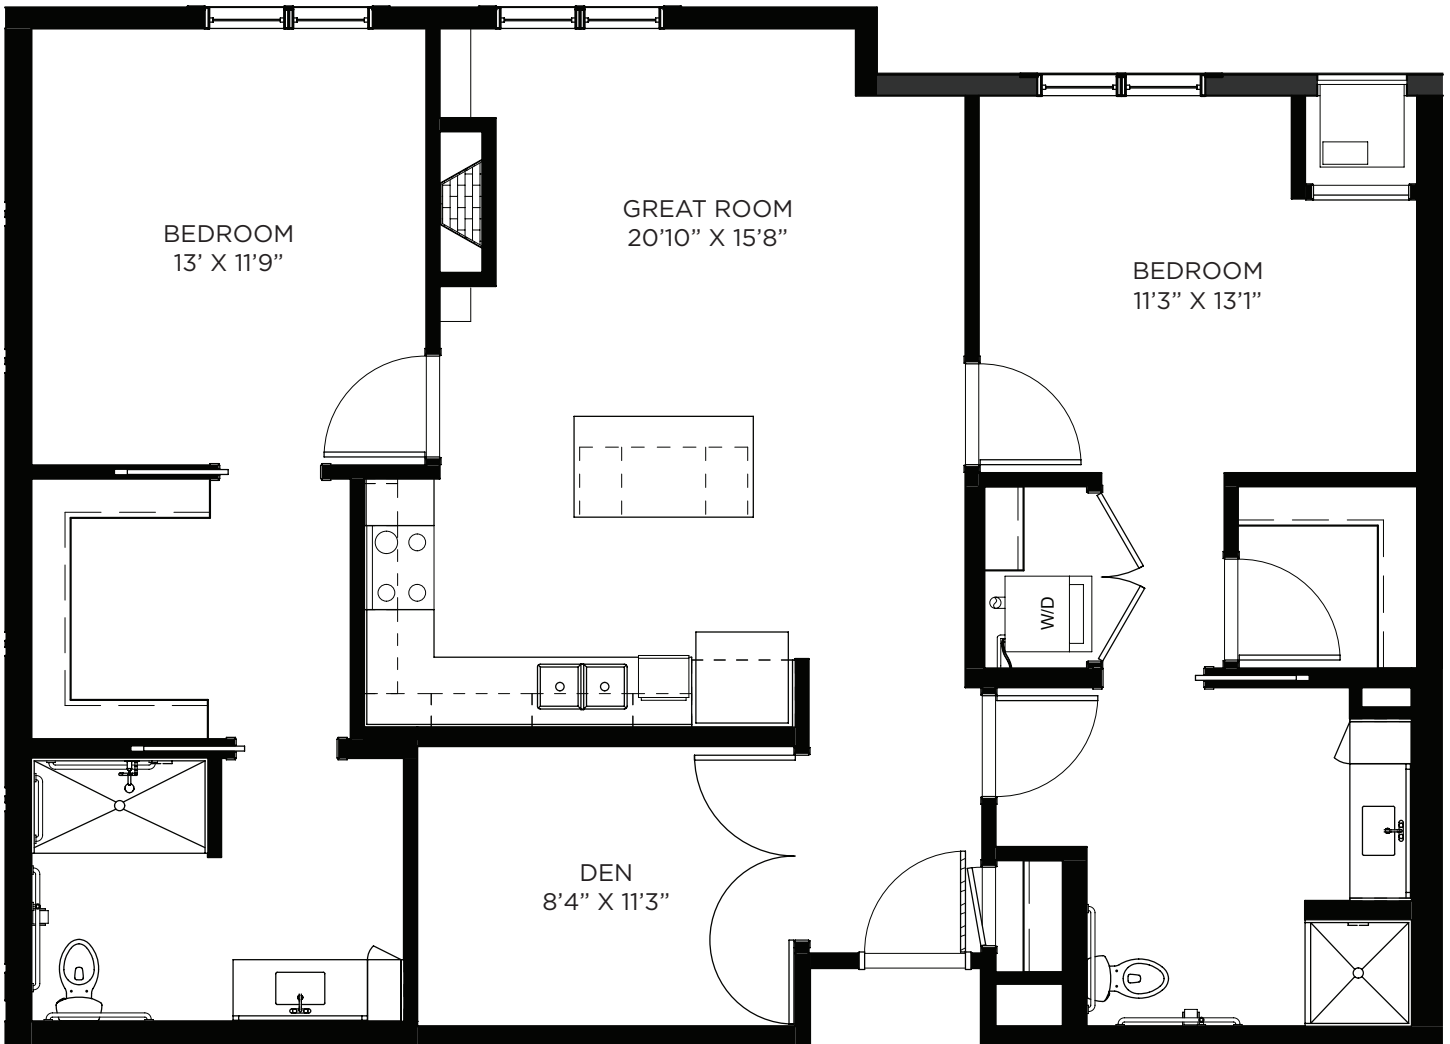

SAGEWYNN^{SM}

ON LAKE LORRAINE

Two Bedroom / Den - 1225 sq ft

Residency numbers: 204, 304

Floor plans are for general reference only and are not to scale.