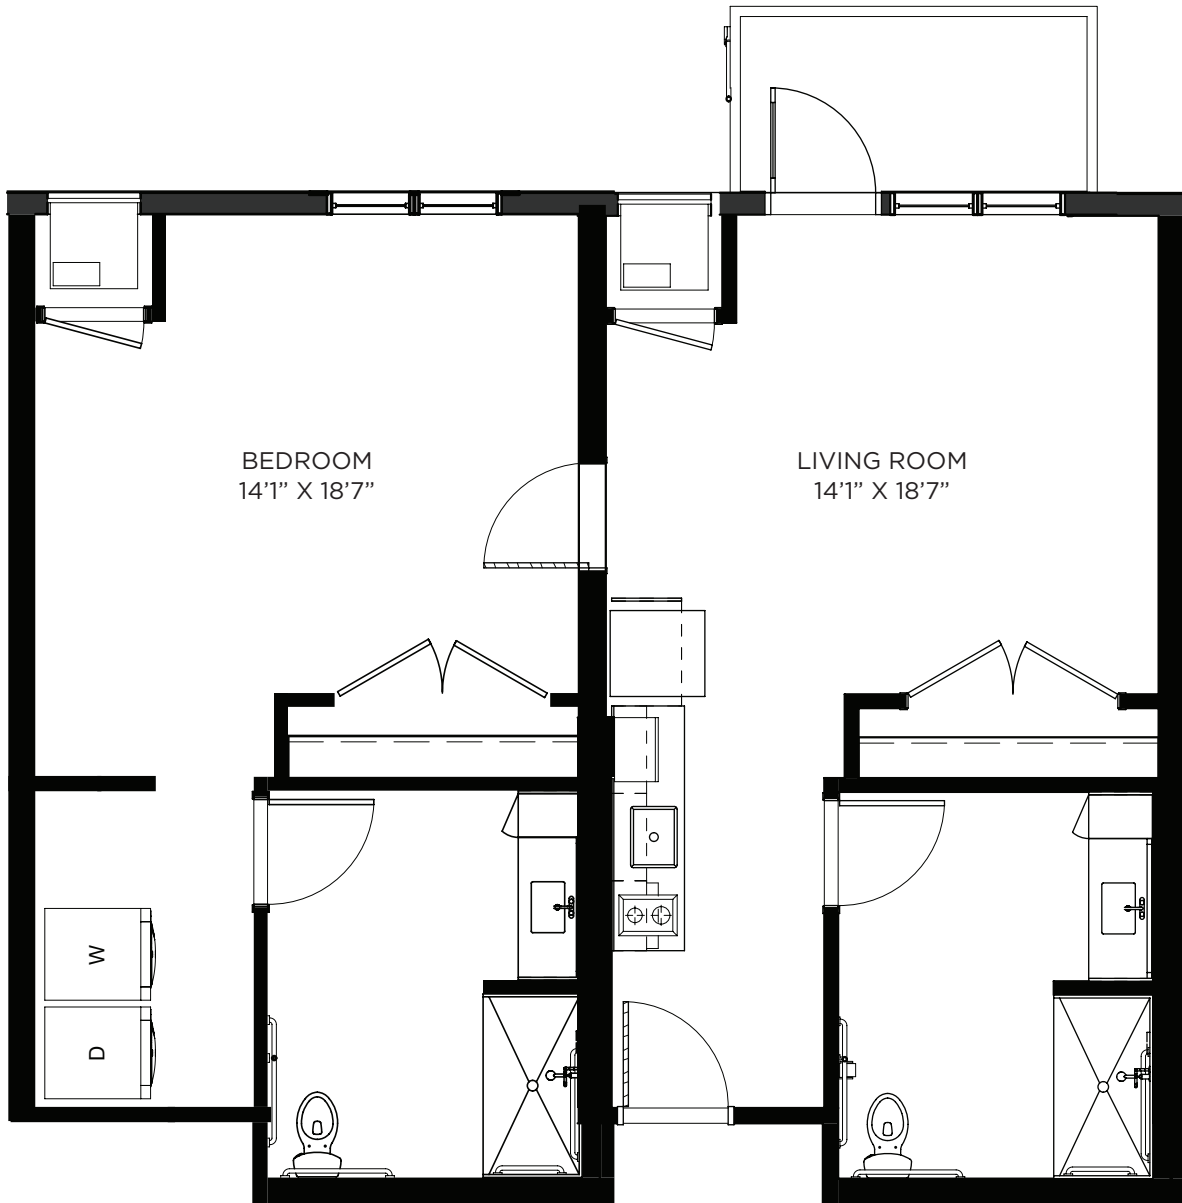

SAGEWYNNSM

ON LAKE LORRAINE

One Bedroom / Balcony - 696 sq ft

Residency number: 220

Floor plans are for general reference only and are not to scale.

SAGEWYNNSM

ON LAKE LORRAINE

One Bedroom / Balcony - 717 sq ft

Residency numbers: 211, 311

Floor plans are for general reference only and are not to scale.

SAGEWYNNSM

ON LAKE LORRAINE

One Bedroom / Balcony - 728 sq ft

Residency numbers: 438, 439

Floor plans are for general reference only and are not to scale.

SAGEWYNNSM

ON LAKE LORRAINE

One Bedroom / Balcony - 847 sq ft

Residency number: 250

Floor plans are for general reference only and are not to scale.

SAGEWYNNSM

ON LAKE LORRAINE

One Bedroom / Den - 823 sq ft