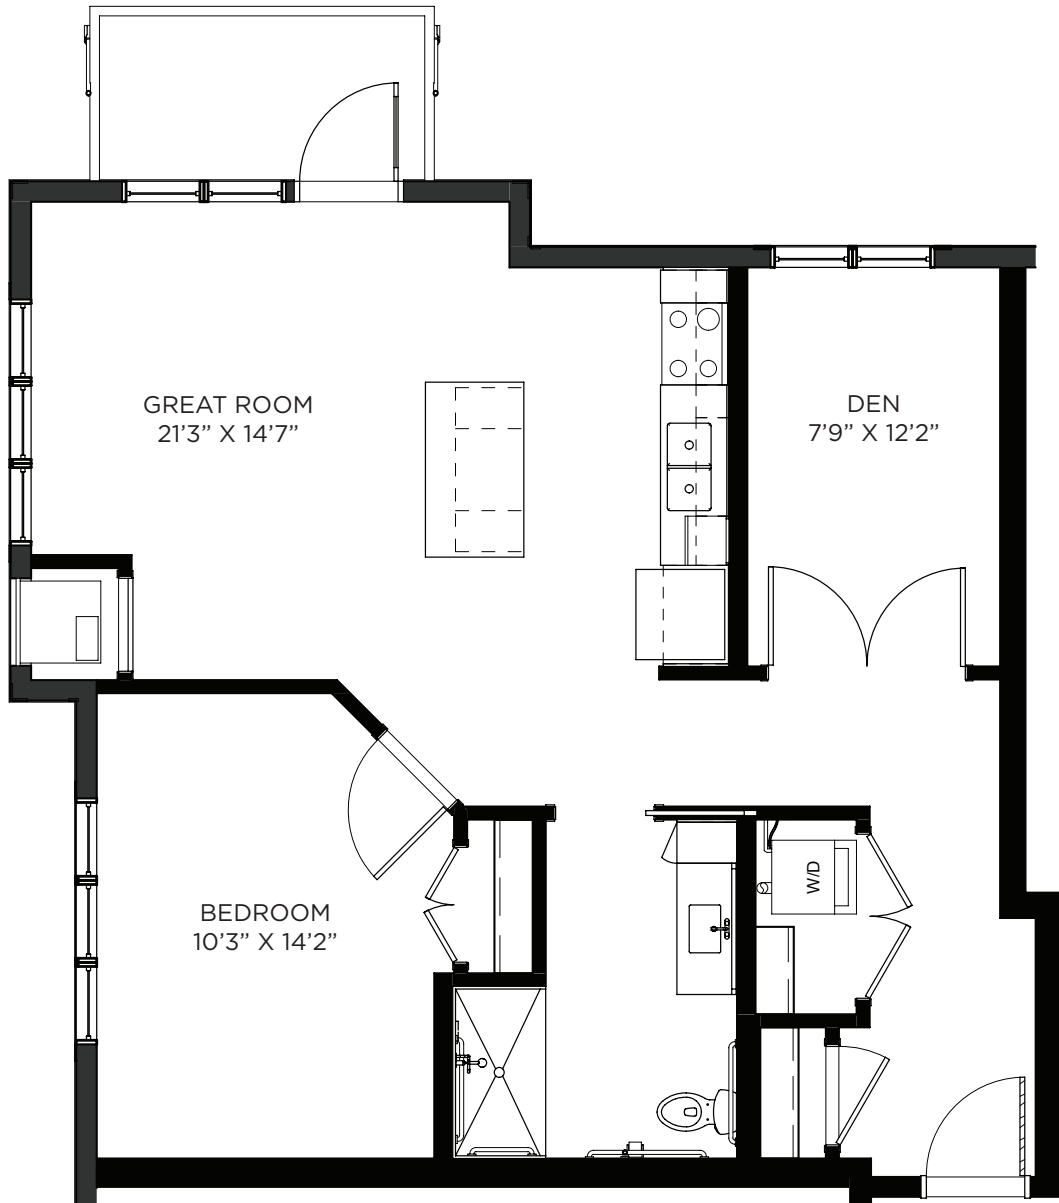

SAGEWYNNSM

ON LAKE LORRAINE

One Bedroom / Den / Balcony - 830 sq ft

Residency numbers: 210, 310, 410

Floor plans are for general reference only and are not to scale.

SAGEWYNNSM
ON LAKE LORRAINE

One Bedroom / Den / Balcony - 852 sq ft