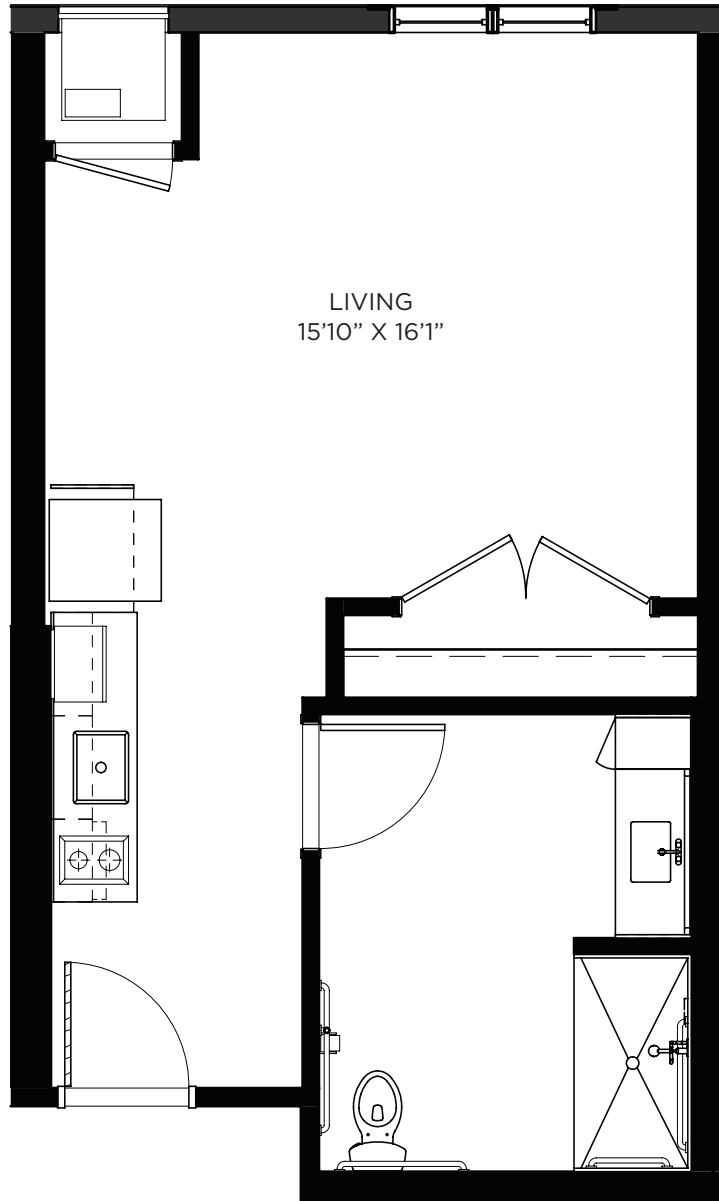

Residency numbers: 223, 323

Floor plans are for general reference only and are not to scale.

SAGEWYNNSM

ON LAKE LORRAINE

Studio - 416 sq ft

Residency number: 201

Floor plans are for general reference only and are not to scale.

SAGEWYNNSM

ON LAKE LORRAINE

Studio - 445-455 sq ft

Residency number: 248

Floor plans are for general reference only and are not to scale.

SAGEWYNNSM

ON LAKE LORRAINE

Studio / Balcony - 397-412 sq ft