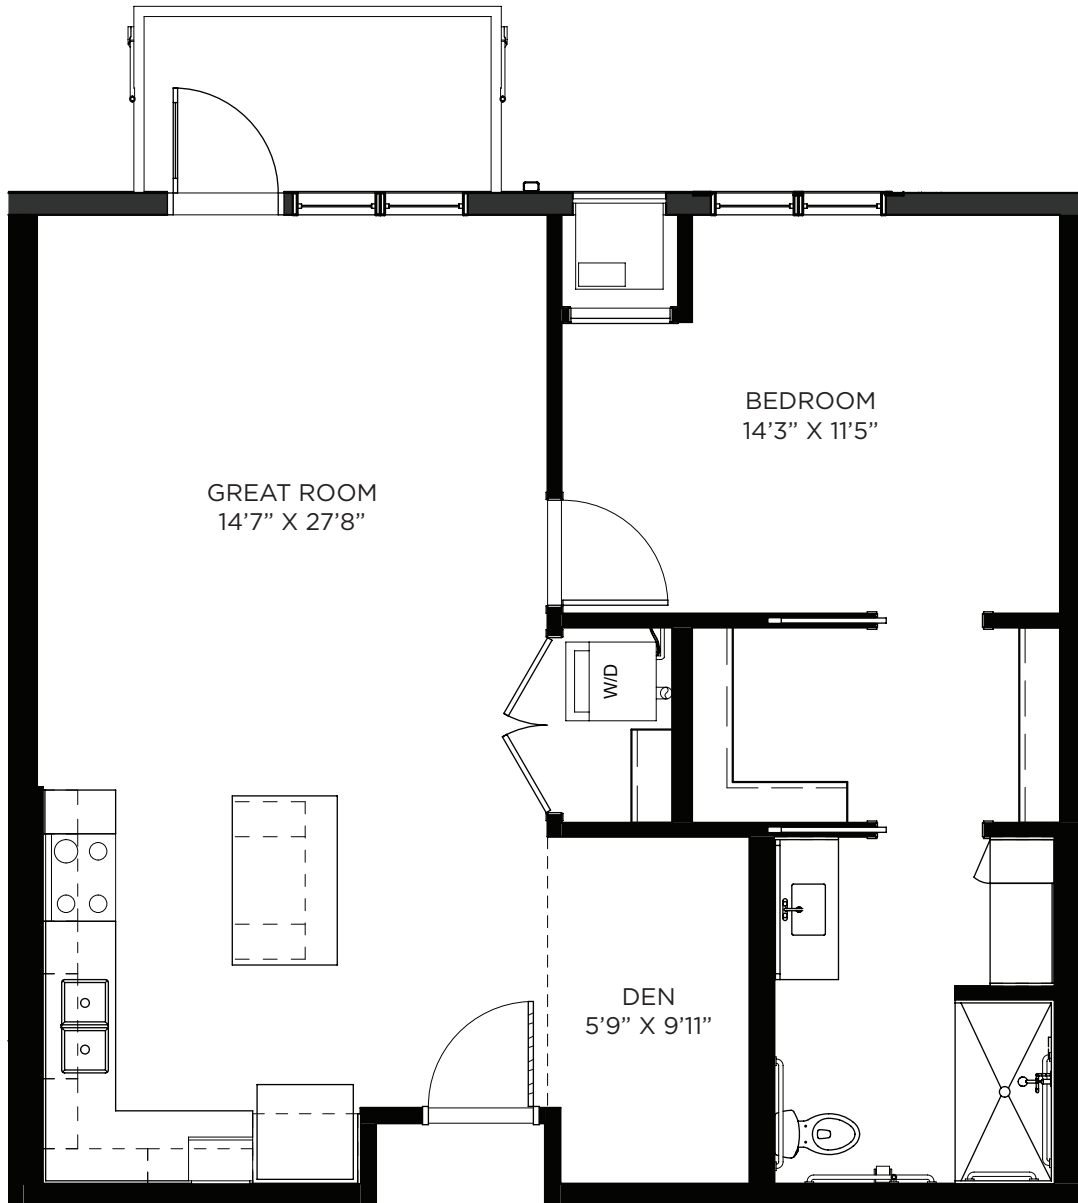

SAGEWYNN^{SM}

ON LAKE LORRAINE

One Bedroom / Den / Balcony - 830 sq ft

Residency numbers: 210, 310, 410

Floor plans are for general reference only and are not to scale.