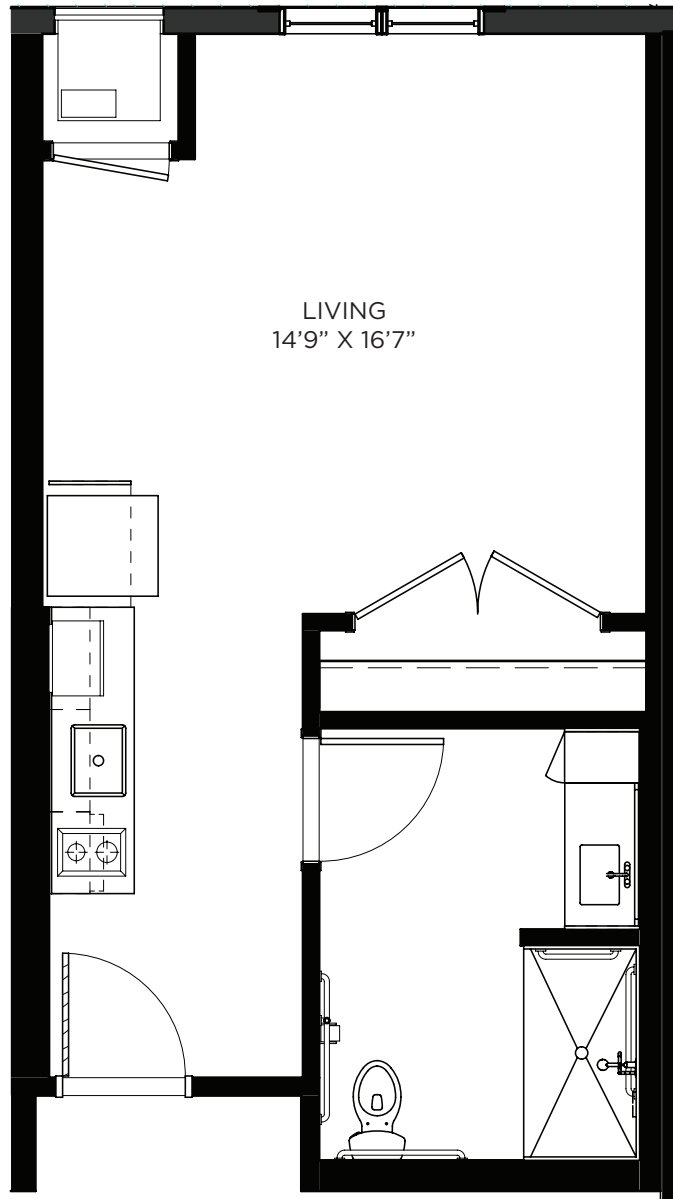

SAGEWYNN^{SM}

ON LAKE LORRAINE

Studio - 416 sq ft

Residency number: 201

Floor plans are for general reference only and are not to scale.