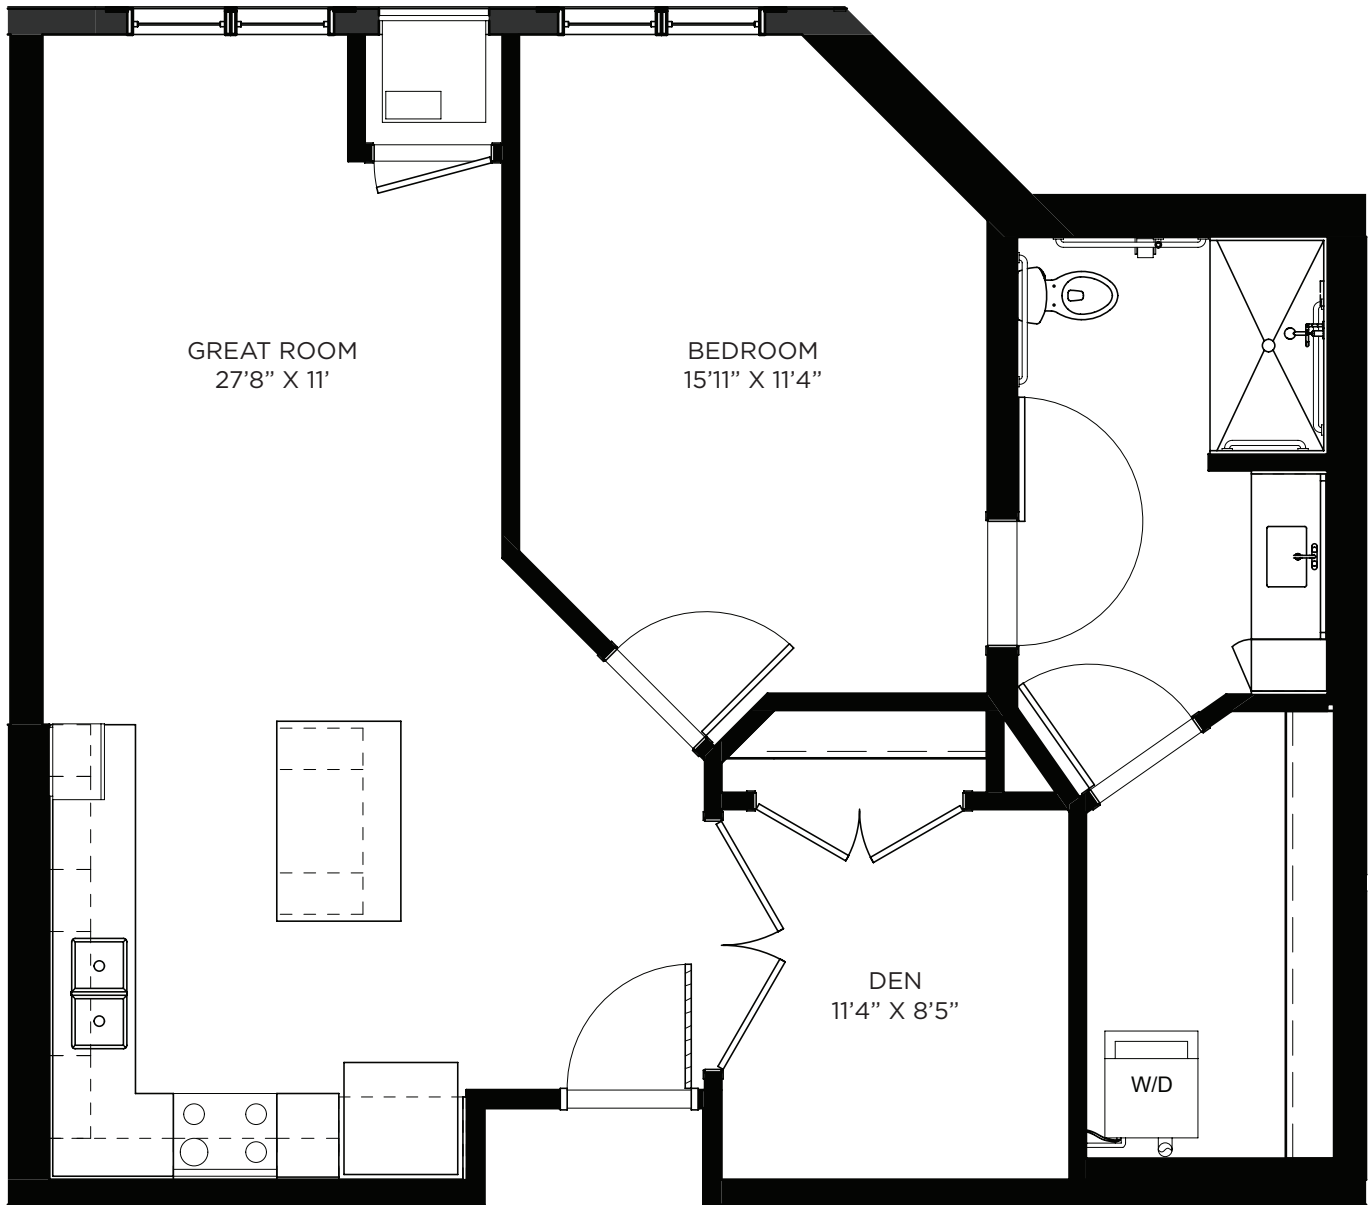

SAGEWYNNSM
ON LAKE LORRAINE

One Bedroom / Den - 842 sq ft

Residency numbers: 349, 449

Floor plans are for general reference only and are not to scale.

SAGEWYNNSM

ON LAKE LORRAINE

One Bedroom / Den - 843 sq ft