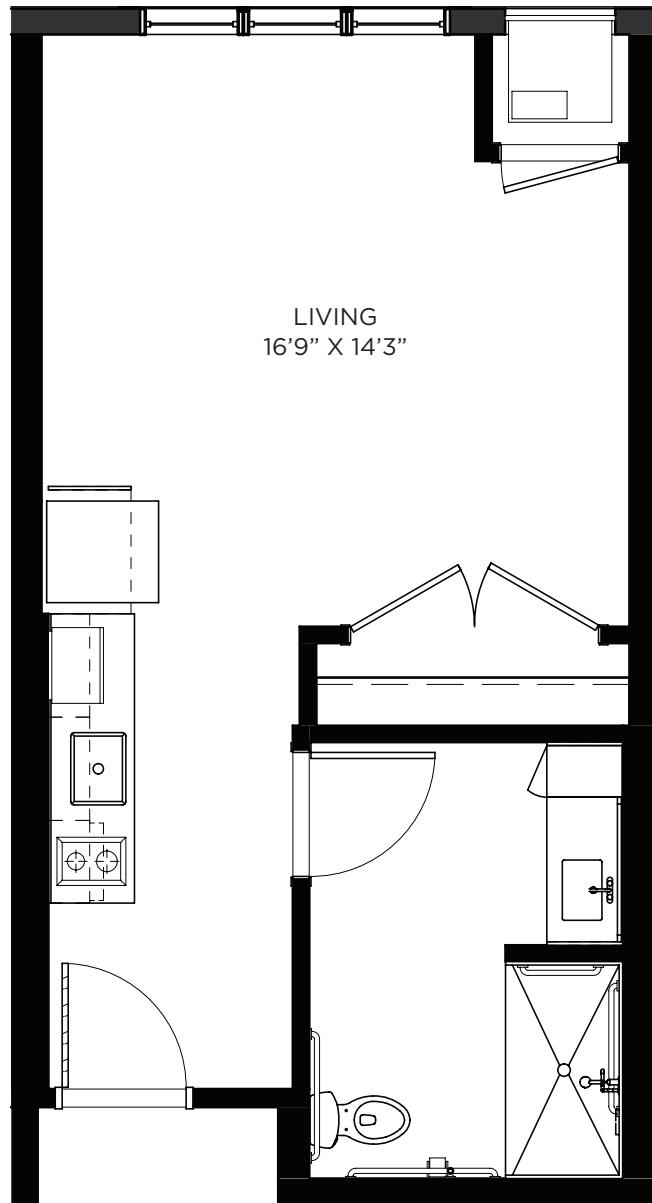

SAGEWYNNSM

ON LAKE LORRAINE

Studio - Memory Care - 401 sq ft

Residency number: 4

Floor plans are for general reference only and are not to scale.

SAGEWYNNSM
ON LAKE LORRAINE

Studio - Memory Care - 461 sq ft

Residency number: 10

Floor plans are for general reference only and are not to scale.

SAGEWYNNSM
ON LAKE LORRAINE

One Bedroom - Memory Care - 697 sq ft

Residency number: 11

Floor plans are for general reference only and are not to scale.

SAGEWYNNSM

ON LAKE LORRAINE

Studio - 397-412 sq ft

Residency numbers: 327, 330, 337A, 340, 433, 434, 435, 440

Floor plans are for general reference only and are not to scale.

SAGEWYNNSM

ON LAKE LORRAINE

Studio - 400 sq ft