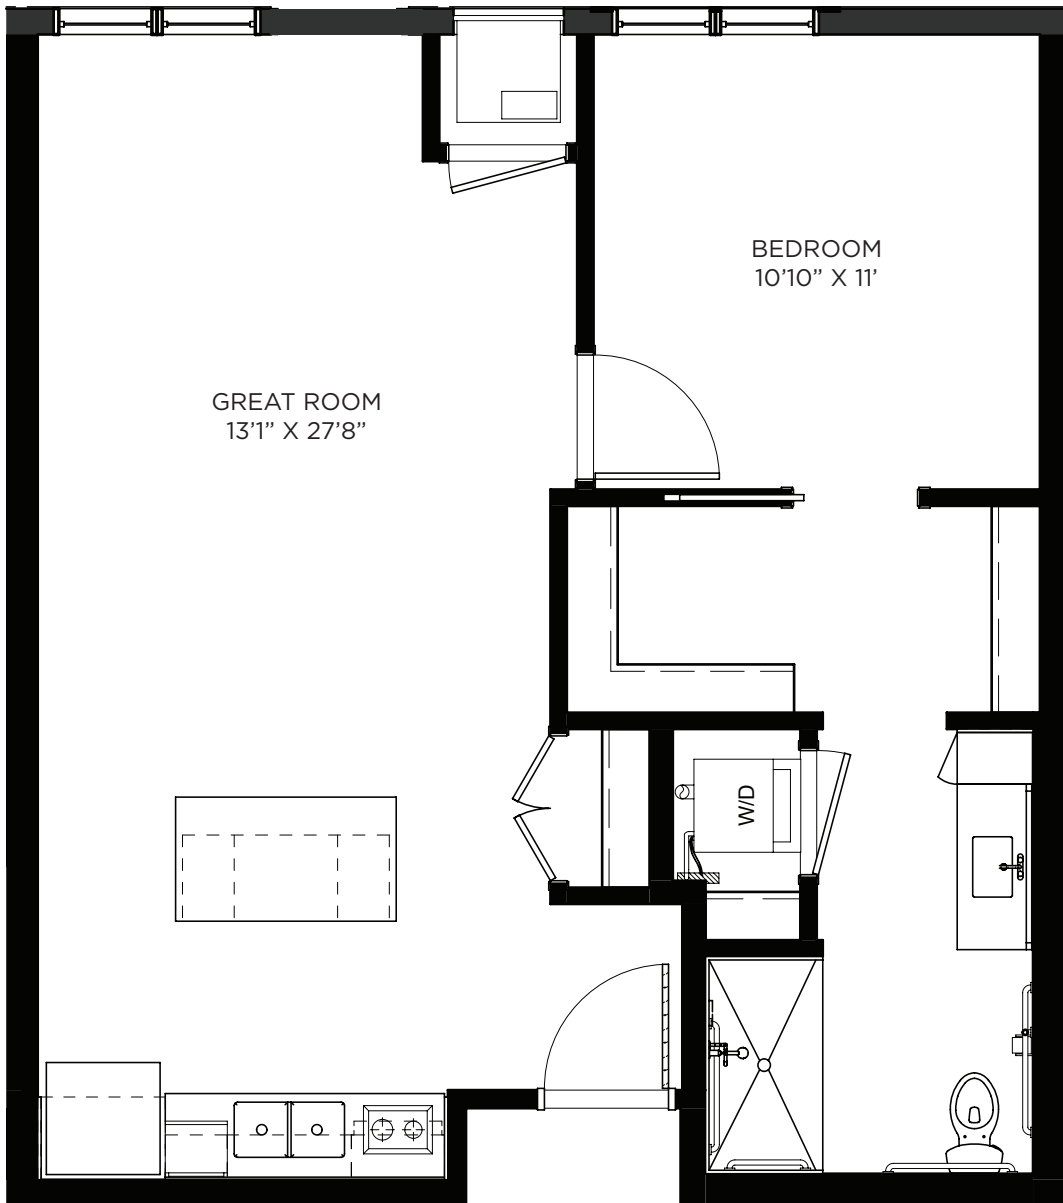

SAGEWYNNSM

ON LAKE LORRAINE

One Bedroom - 656 sq ft

Residency numbers: 345, 347, 445, 447

Floor plans are for general reference only and are not to scale.

SAGEWYNNSM

ON LAKE LORRAINE

One Bedroom - 680-699 sq ft