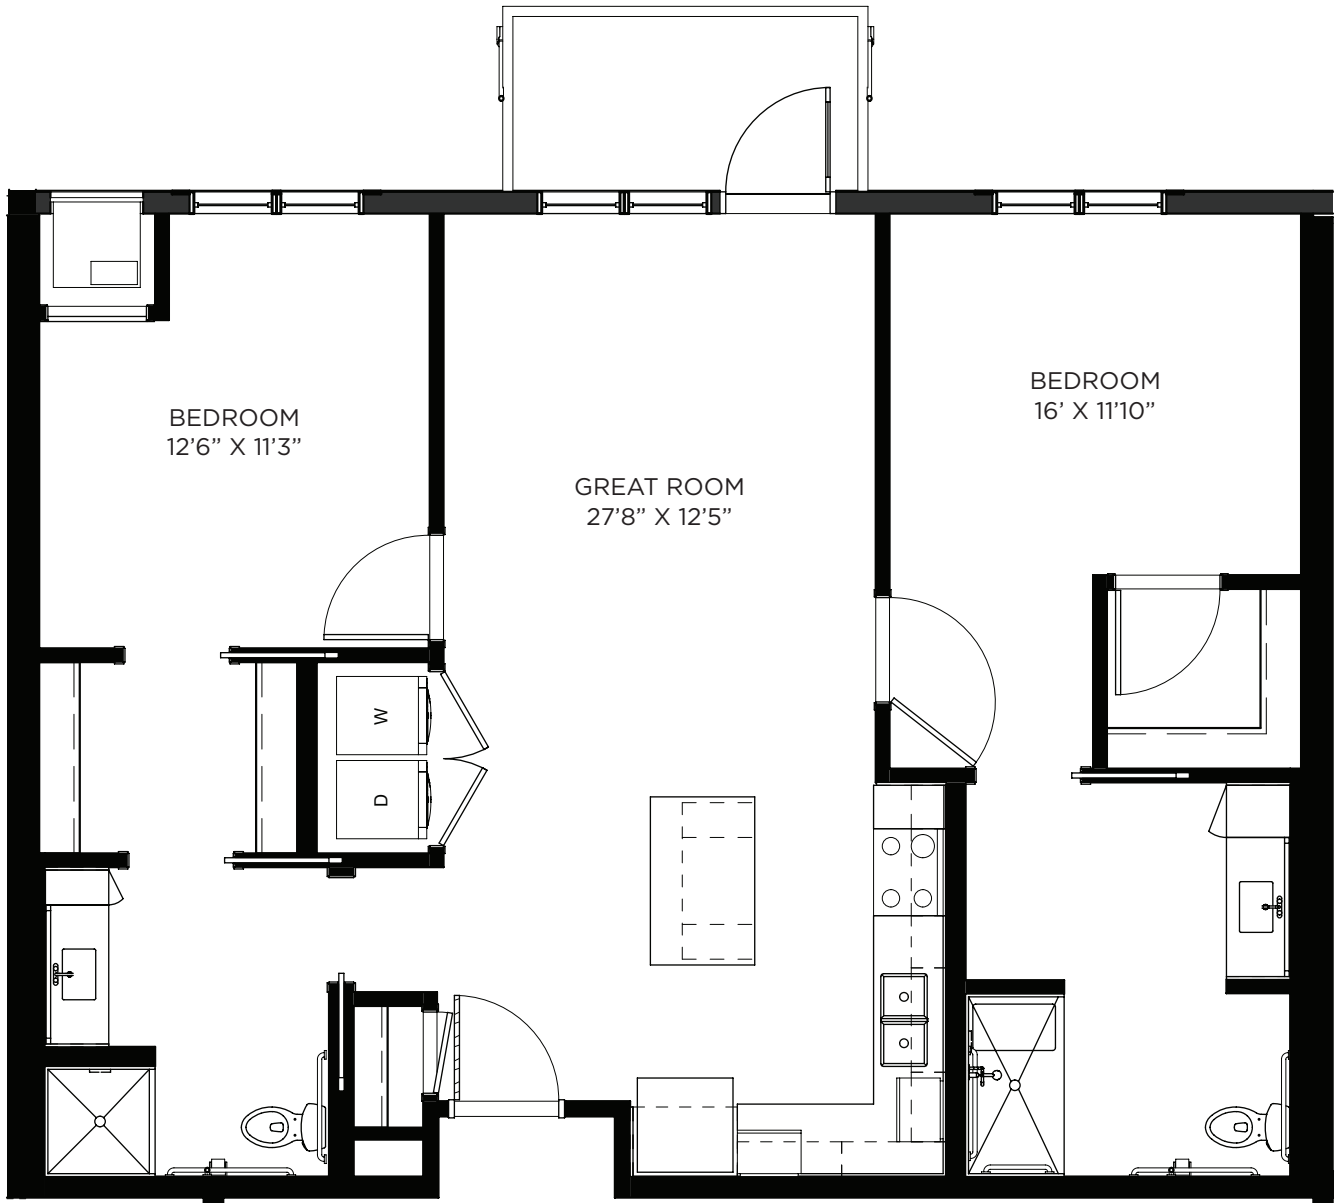

Residency number: 109

Floor plans are for general reference only and are not to scale.

SAGEWYNNSM

ON LAKE LORRAINE

Two Bedroom / Balcony - 1028 sq ft

Residency numbers: 322, 422

Floor plans are for general reference only and are not to scale.

SAGEWYNNSM

ON LAKE LORRAINE

Two Bedroom / Balcony - 1029 sq ft

Residency number: 222A

Floor plans are for general reference only and are not to scale.

SAGEWYNNSM
ON LAKE LORRAINE

Two Bedroom / Balcony - 1046 sq ft