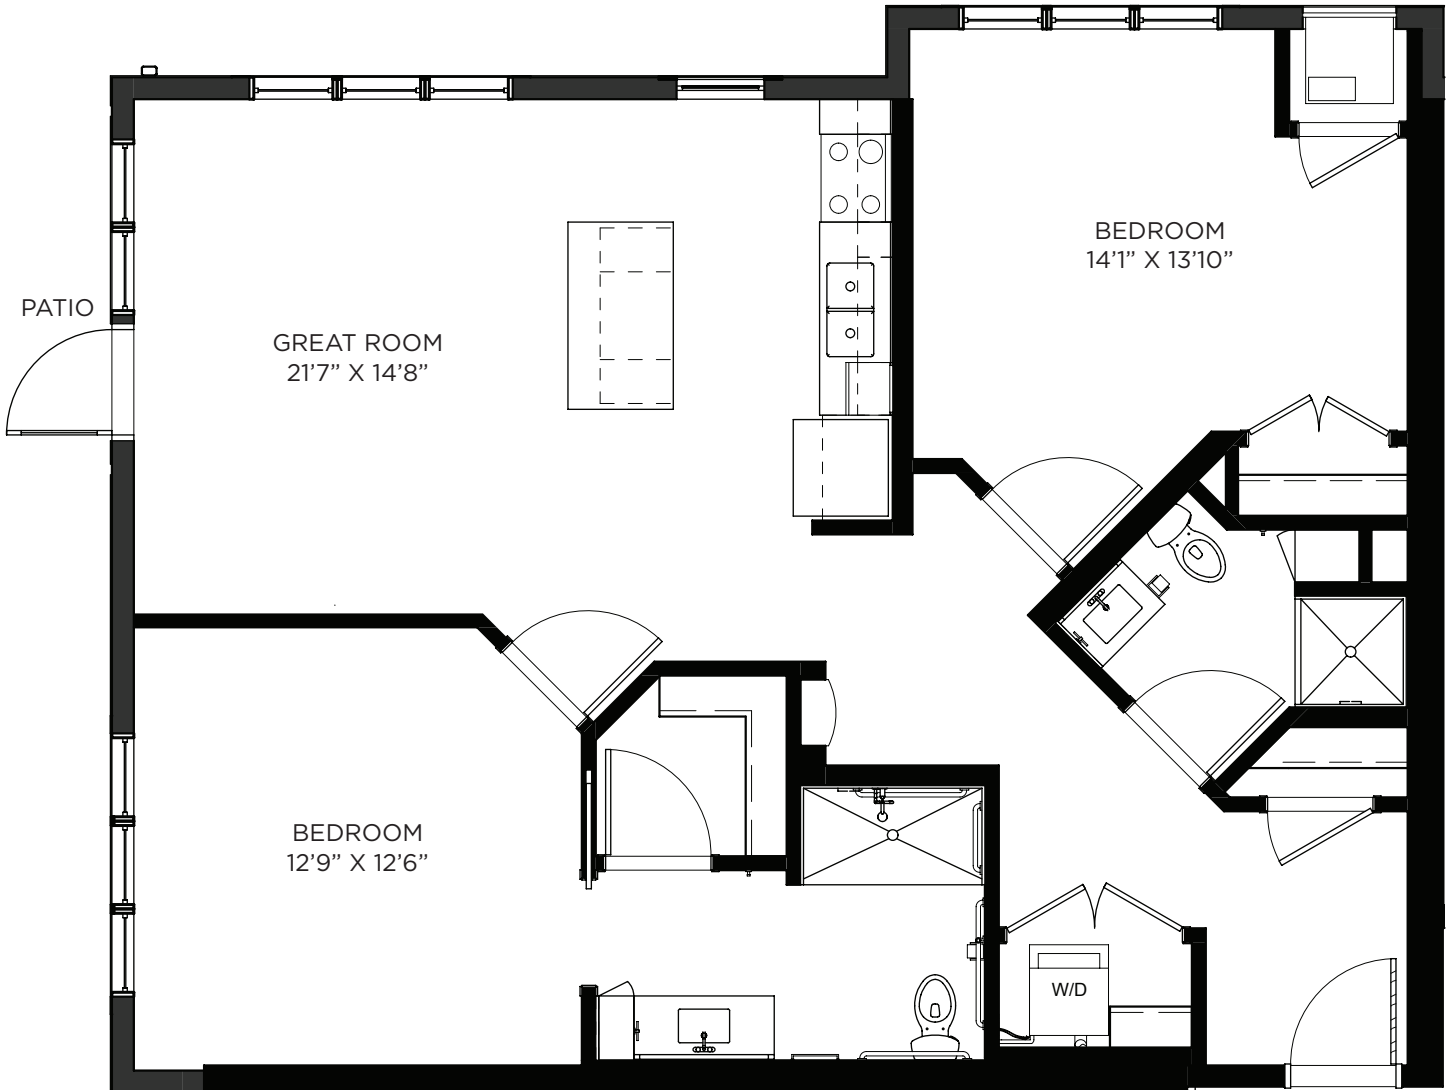

SAGEWYNNSM

ON LAKE LORRAINE

Two Bedroom Signature - 1153 sq ft

Residency number: 252

Floor plans are for general reference only and are not to scale.

SAGEWYNNSM

ON LAKE LORRAINE

Two Bedroom / Patio - 1071 sq ft