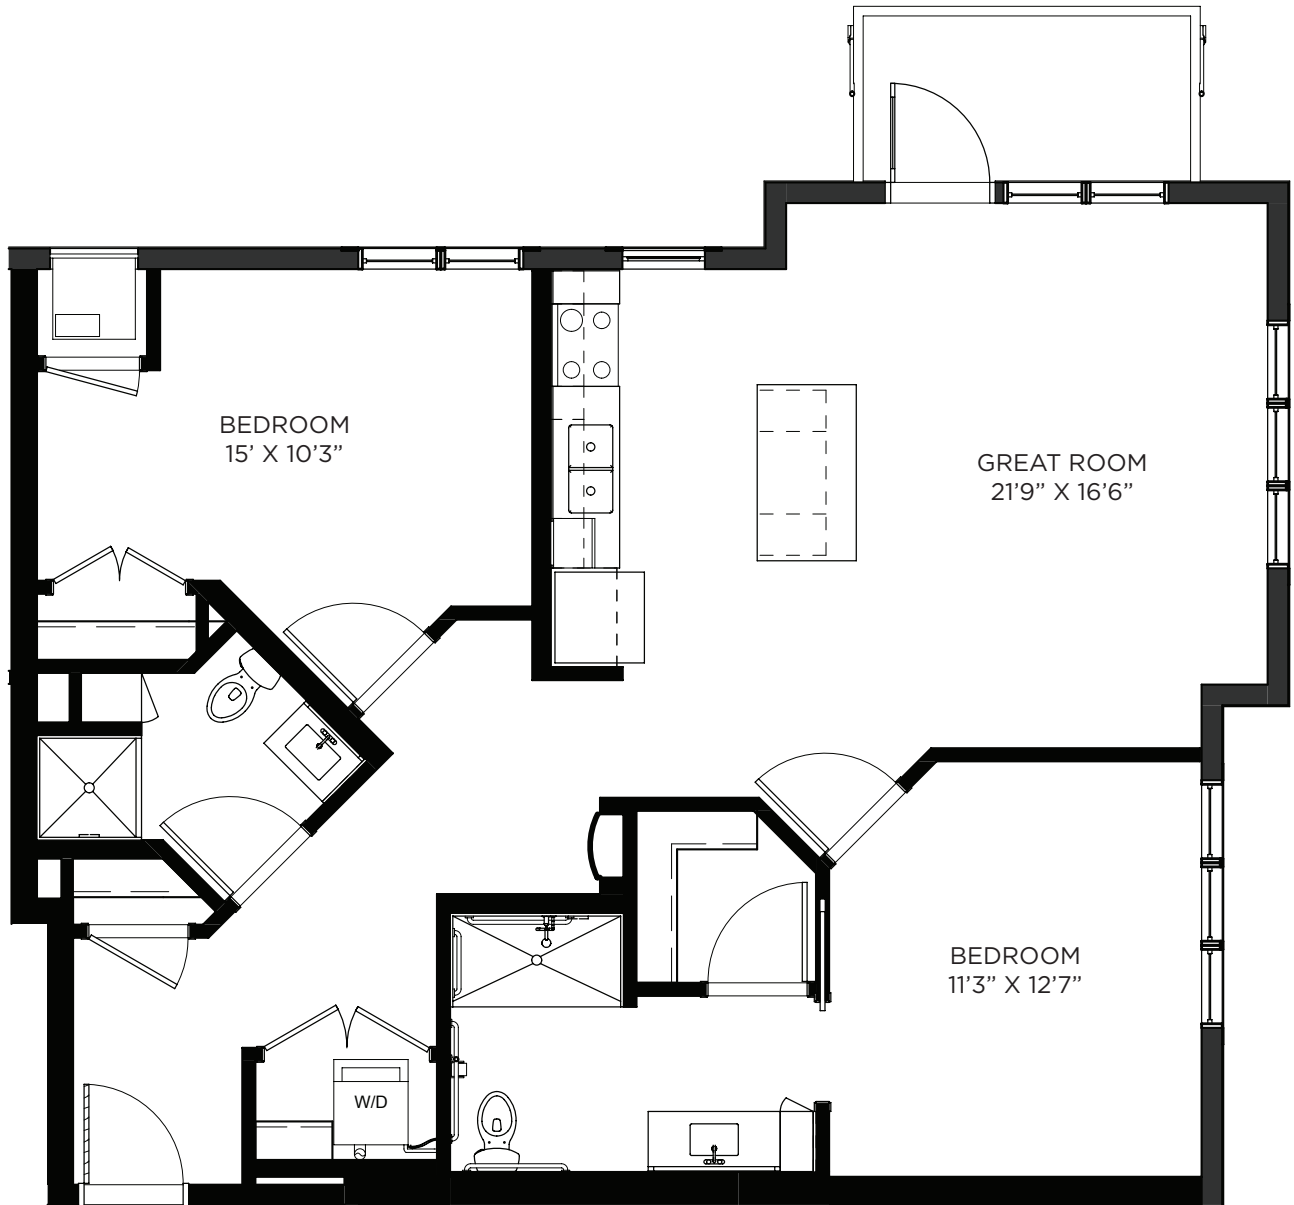

SAGEWYNN^{SM}

ON LAKE LORRAINE

Two Bedroom / Balcony - 1065 sq ft

Residency numbers: 215, 315

Floor plans are for general reference only and are not to scale.