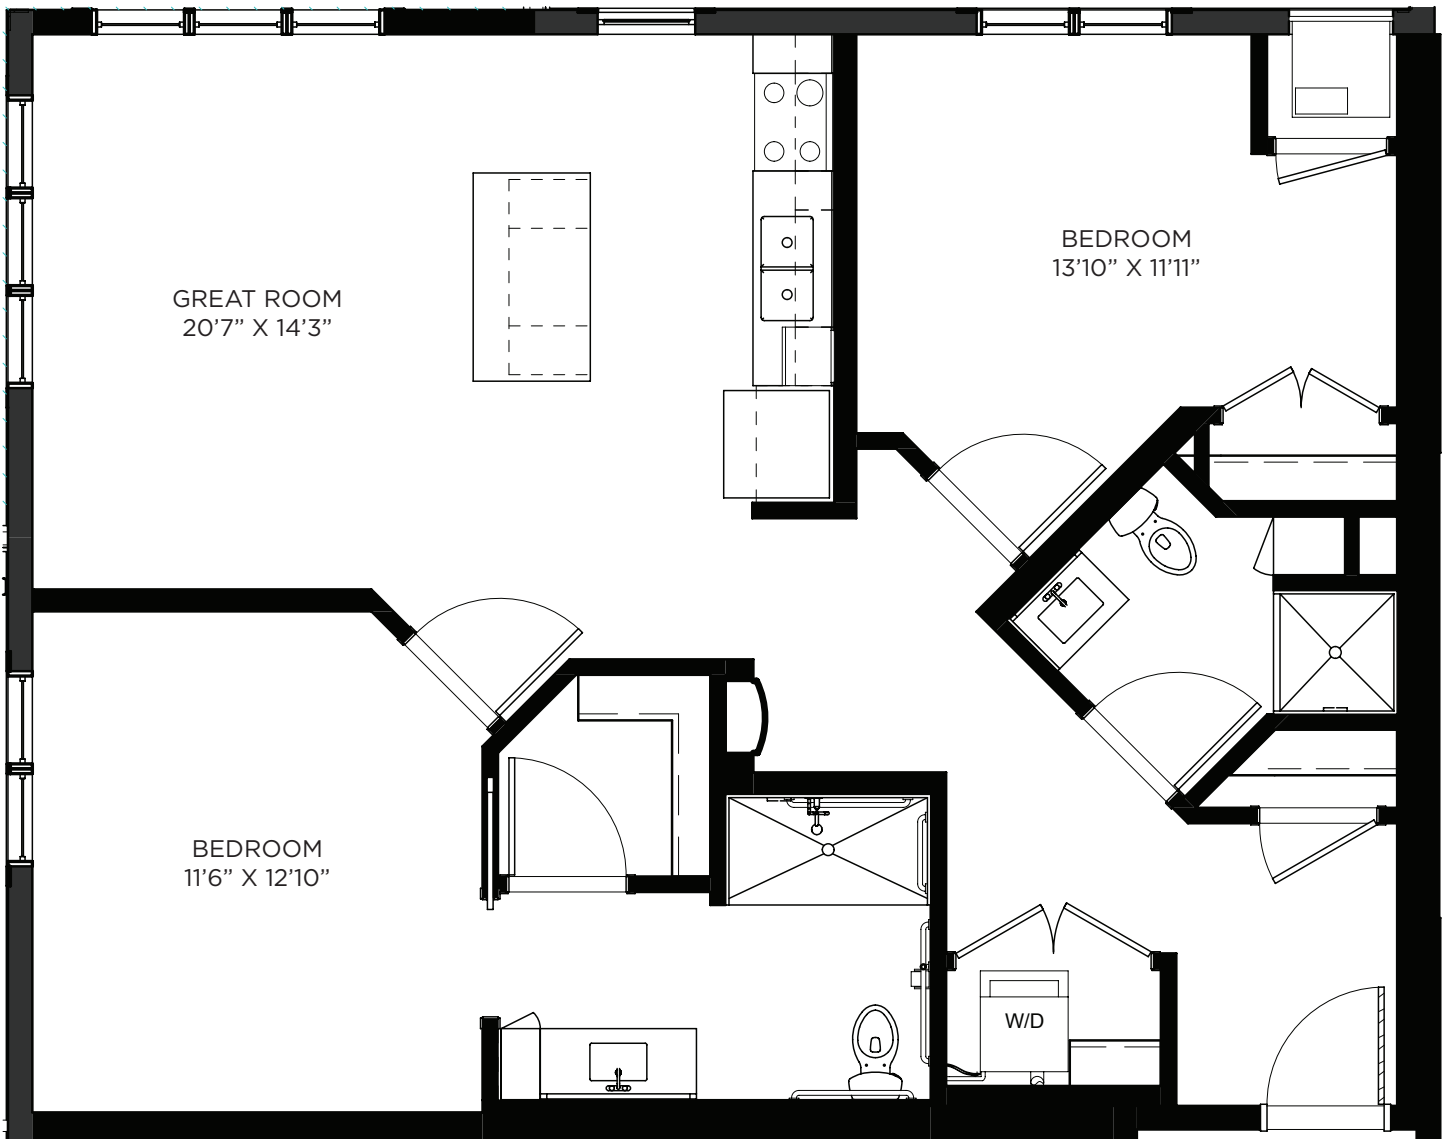

SAGEWYNN^{SM}

ON LAKE LORRAINE

Two Bedroom - 1007 sq ft

Residency number: 408

Floor plans are for general reference only and are not to scale.