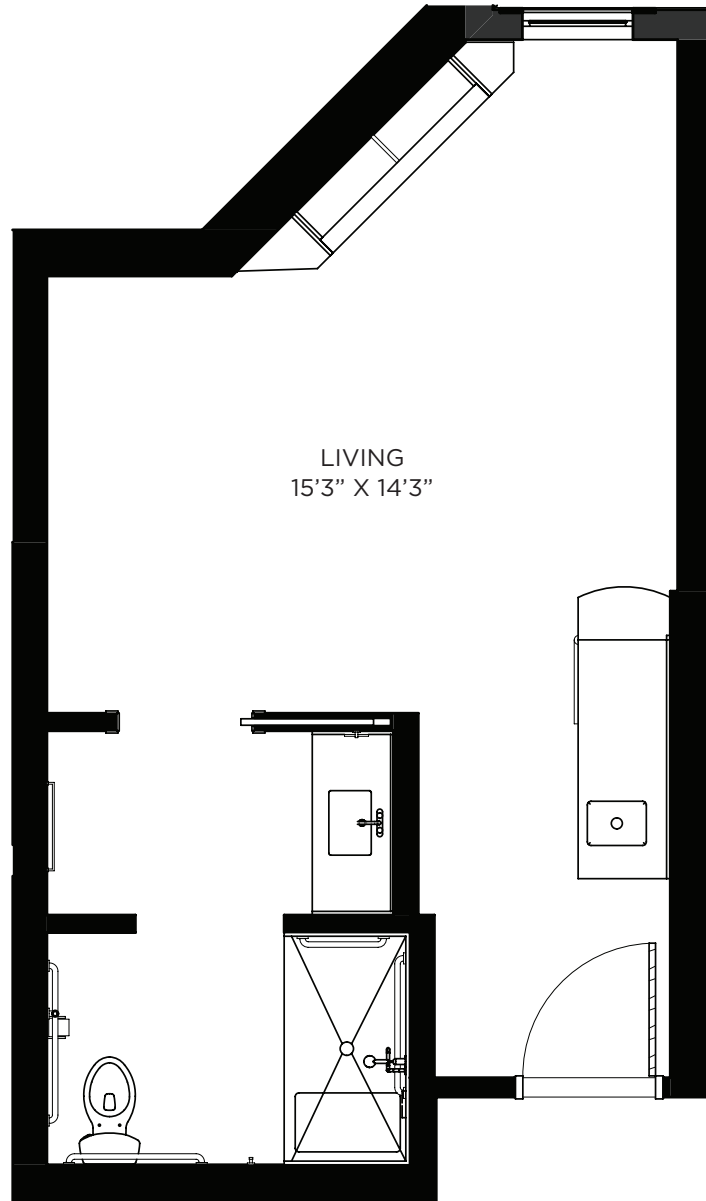

SAGEWYNNSM

ON LAKE LORRAINE

Studio - Memory Care - 345 sq ft

Residency numbers: 16, 19

Floor plans are for general reference only and are not to scale.

SAGEWYNNSM
ON LAKE LORRAINE

Studio - Memory Care - 346 sq ft

Residency number: 30

Floor plans are for general reference only and are not to scale.

SAGEWYNNSM
ON LAKE LORRAINE

Studio - Memory Care - 355 sq ft

Residency number: 1

Floor plans are for general reference only and are not to scale.