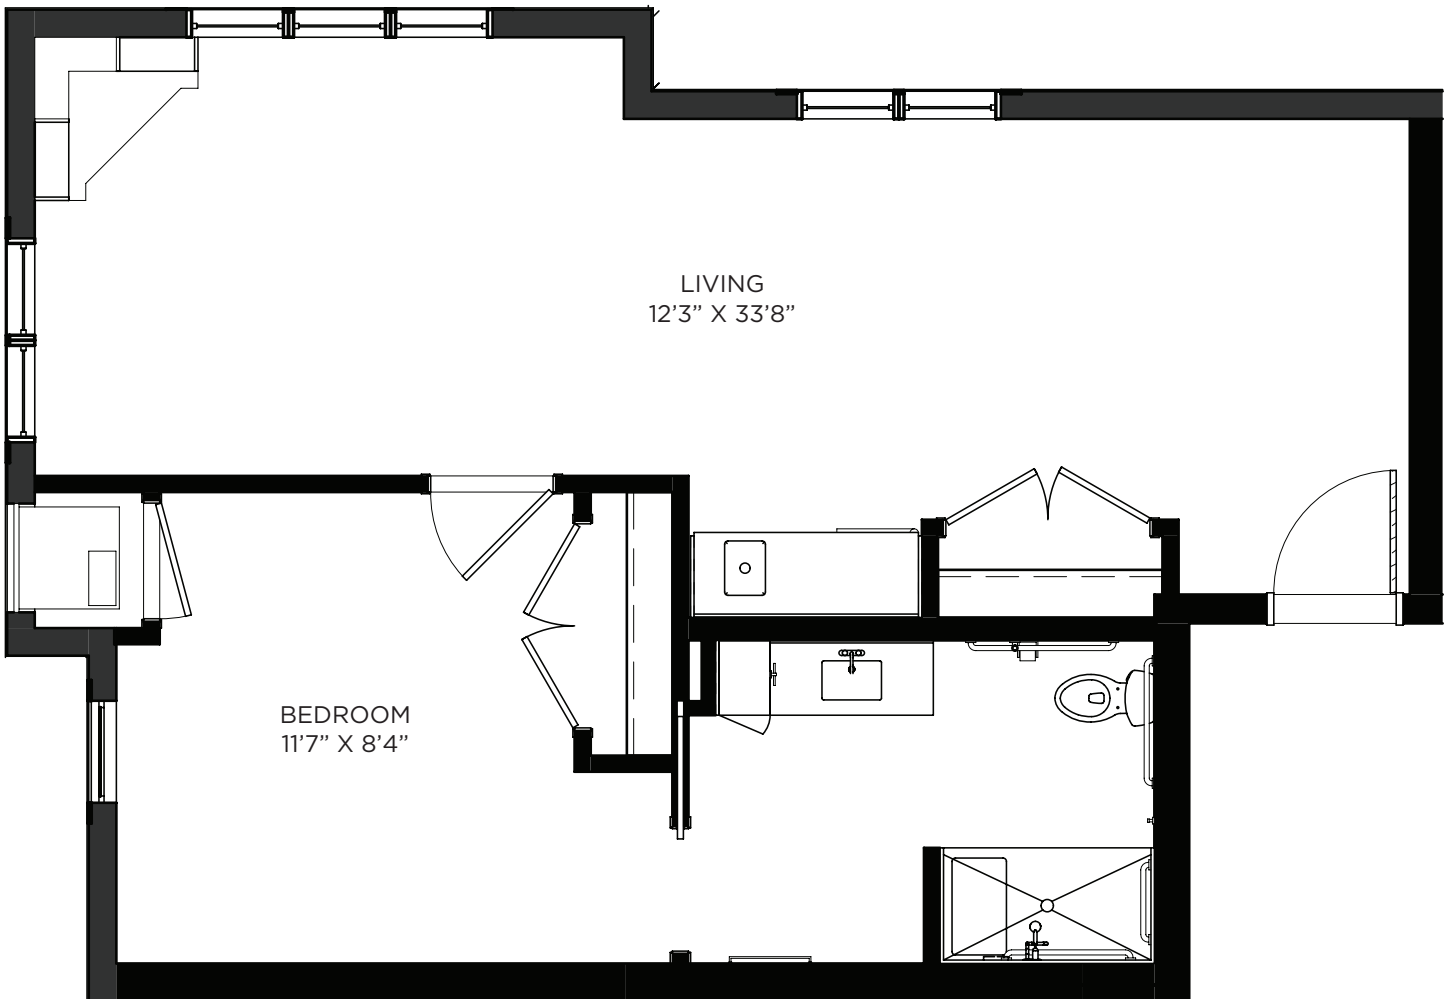

SAGEWYNNSM

ON LAKE LORRAINE

Studio - Memory Care - 401 sq ft

Residency number: 4

Floor plans are for general reference only and are not to scale.

SAGEWYNNSM
ON LAKE LORRAINE

Studio - Memory Care - 461 sq ft

Residency number: 10

Floor plans are for general reference only and are not to scale.

SAGEWYNNSM
ON LAKE LORRAINE

One Bedroom - Memory Care - 697 sq ft

Residency number: 11

Floor plans are for general reference only and are not to scale.