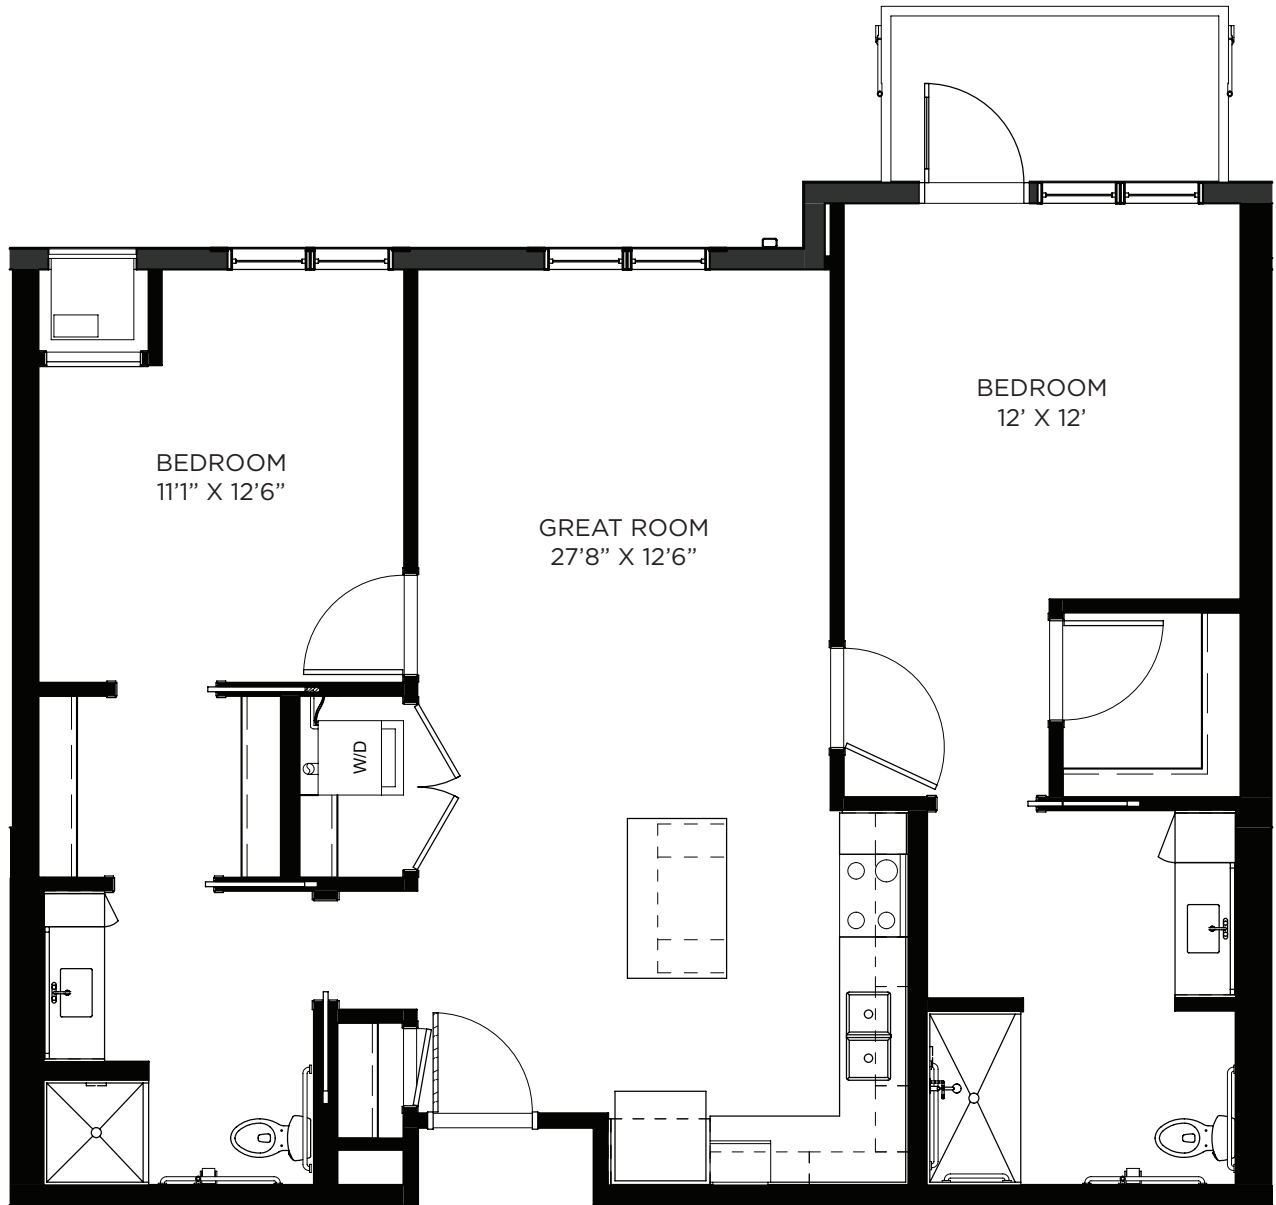

SAGEWYNN^{SM}
ON LAKE LORRAINE

Two Bedroom / Balcony - 1069 sq ft

Residency numbers: 212, 312

Floor plans are for general reference only and are not to scale.