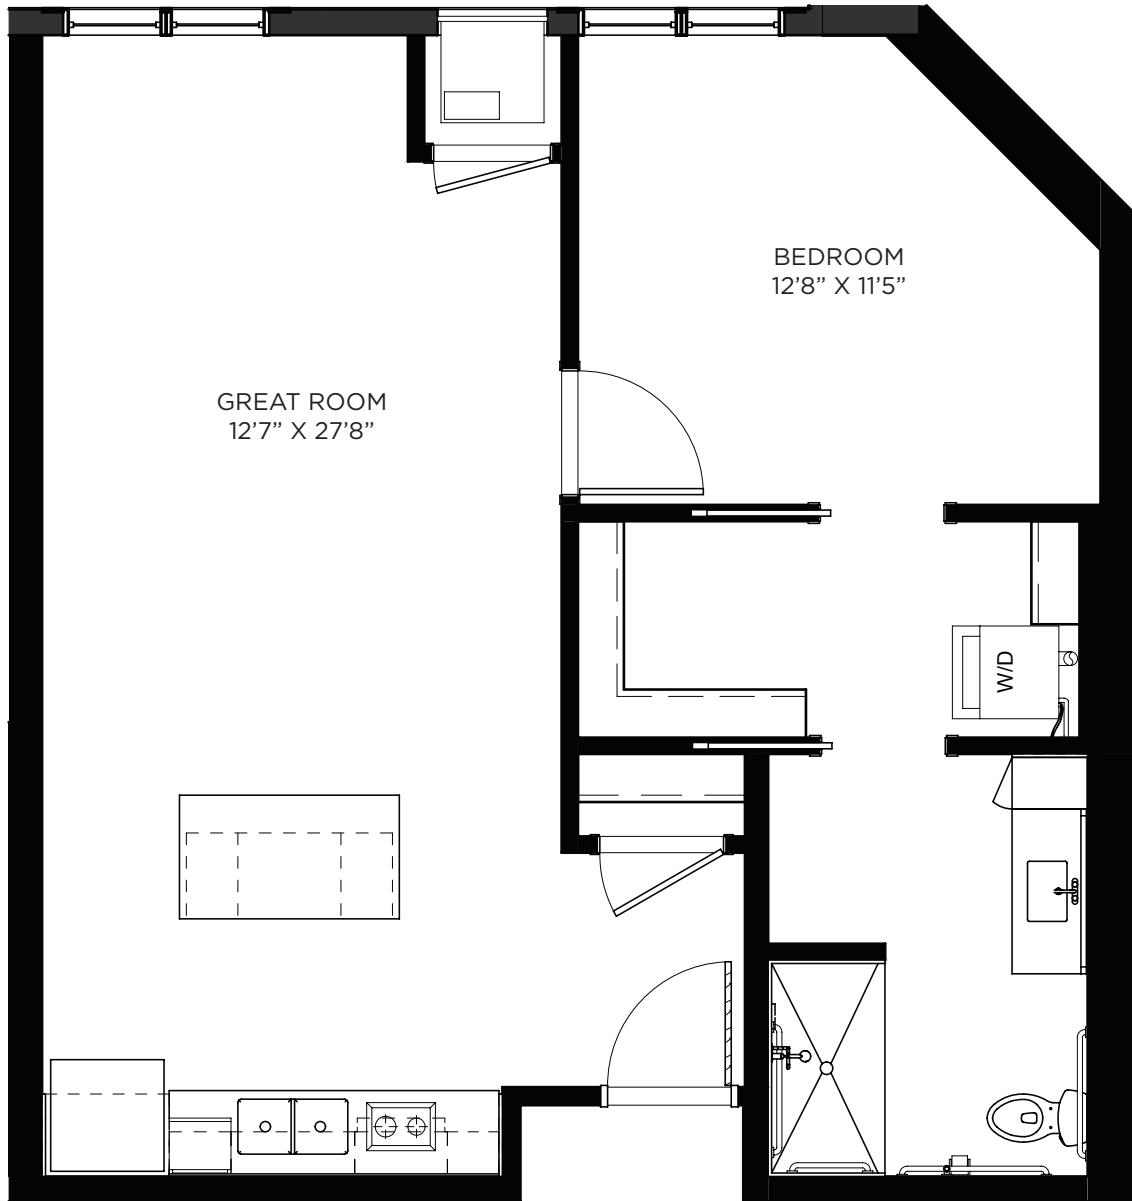

SAGEWYNN^{SM}

ON LAKE LORRAINE

One Bedroom - 725 sq ft

Residency numbers: 348, 448

Floor plans are for general reference only and are not to scale.