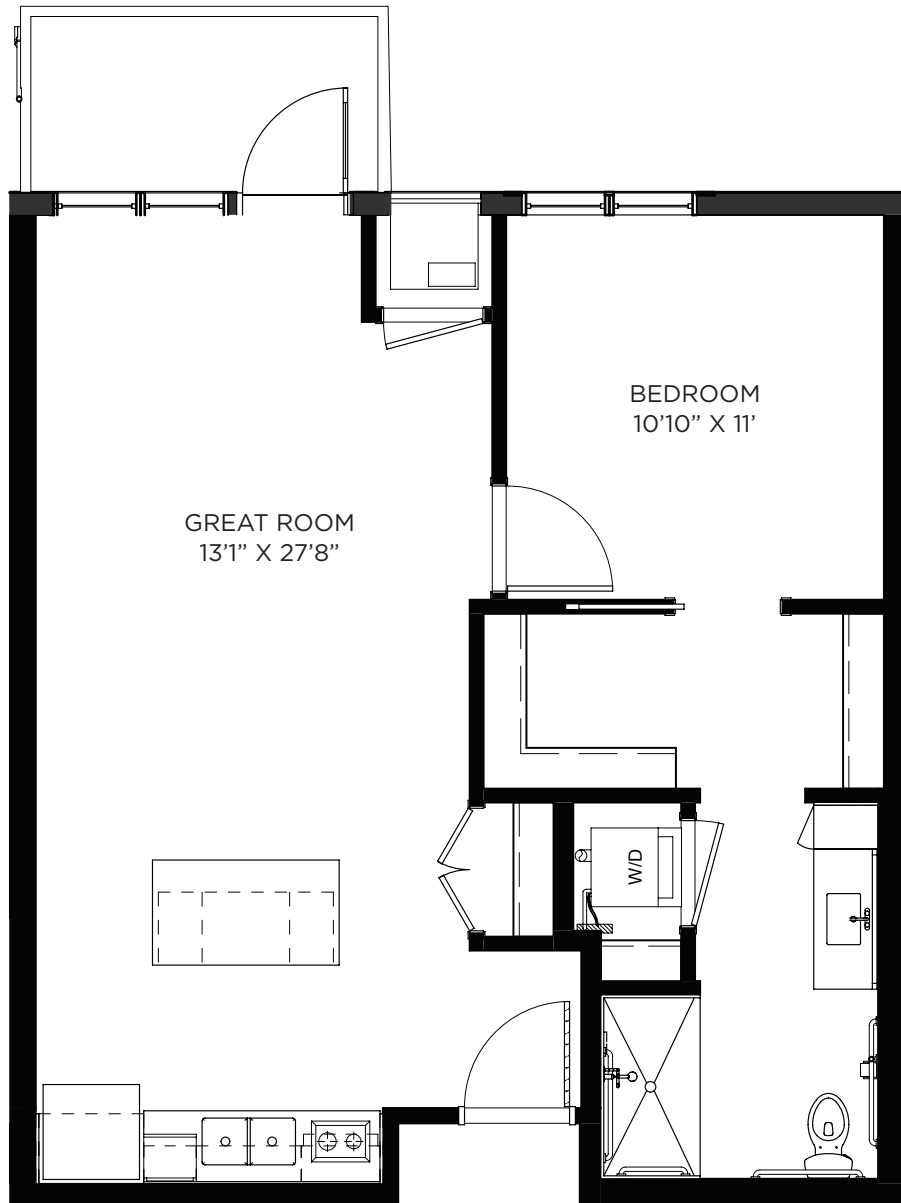

Floor plans are for general reference only and are not to scale.

SAGEWYNNSM

ON LAKE LORRAINE

One Bedroom / Balcony - 682 sq ft

Residency numbers: 344, 346, 444, 446

Floor plans are for general reference only and are not to scale.

SAGEWYNNSM

ON LAKE LORRAINE

One Bedroom / Balcony - 696 sq ft

Residency number: 220

Floor plans are for general reference only and are not to scale.

SAGEWYNNSM

ON LAKE LORRAINE

One Bedroom / Balcony - 717 sq ft