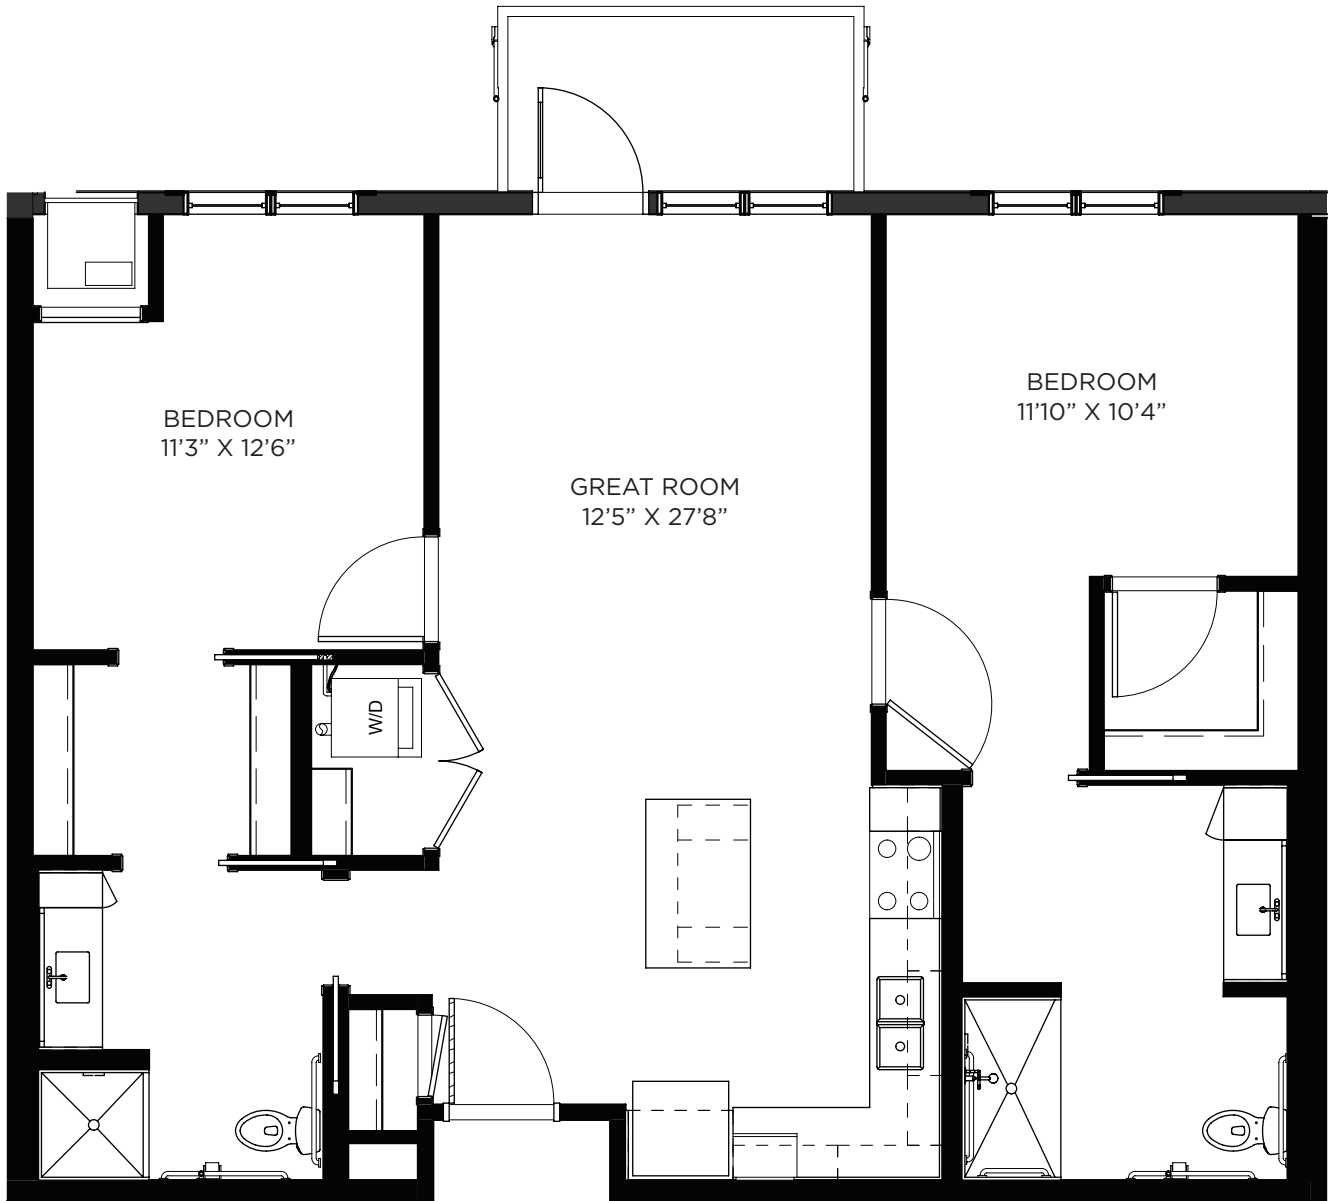

SAGEWYNN^{SM}

ON LAKE LORRAINE

Two Bedroom / Balcony - 1028 sq ft

Residency numbers: 322, 422

Floor plans are for general reference only and are not to scale.