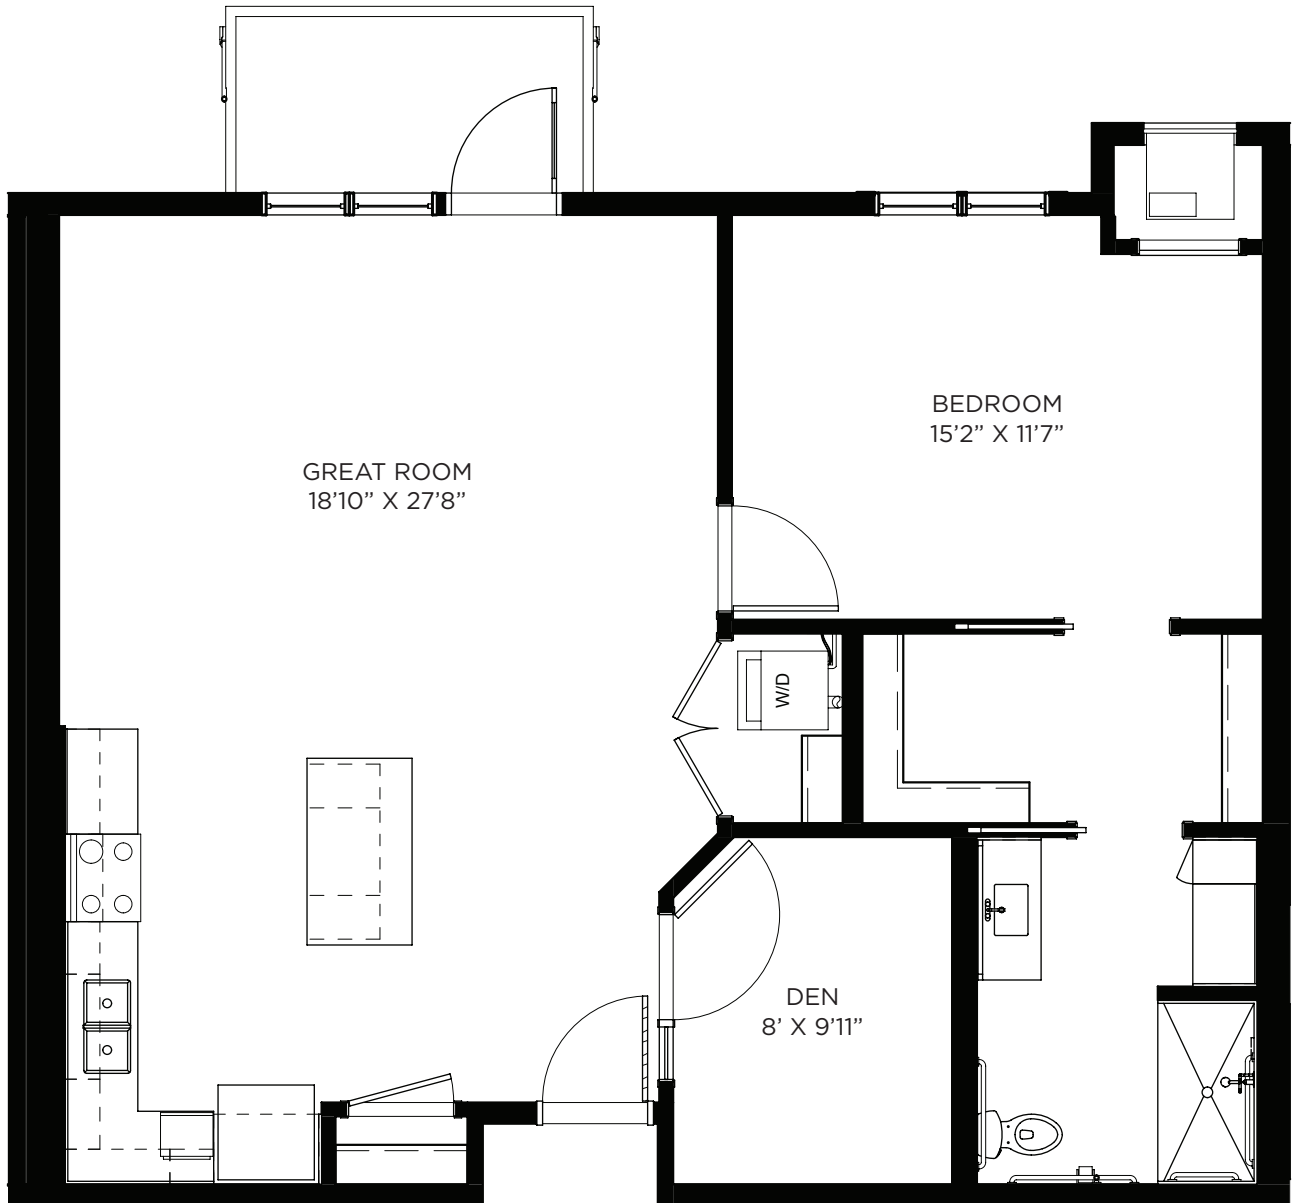

SAGEWYNN^{SM}

ON LAKE LORRAINE

One Bedroom / Den / Balcony - 984 sq ft

Residency number: 302

Floor plans are for general reference only and are not to scale.