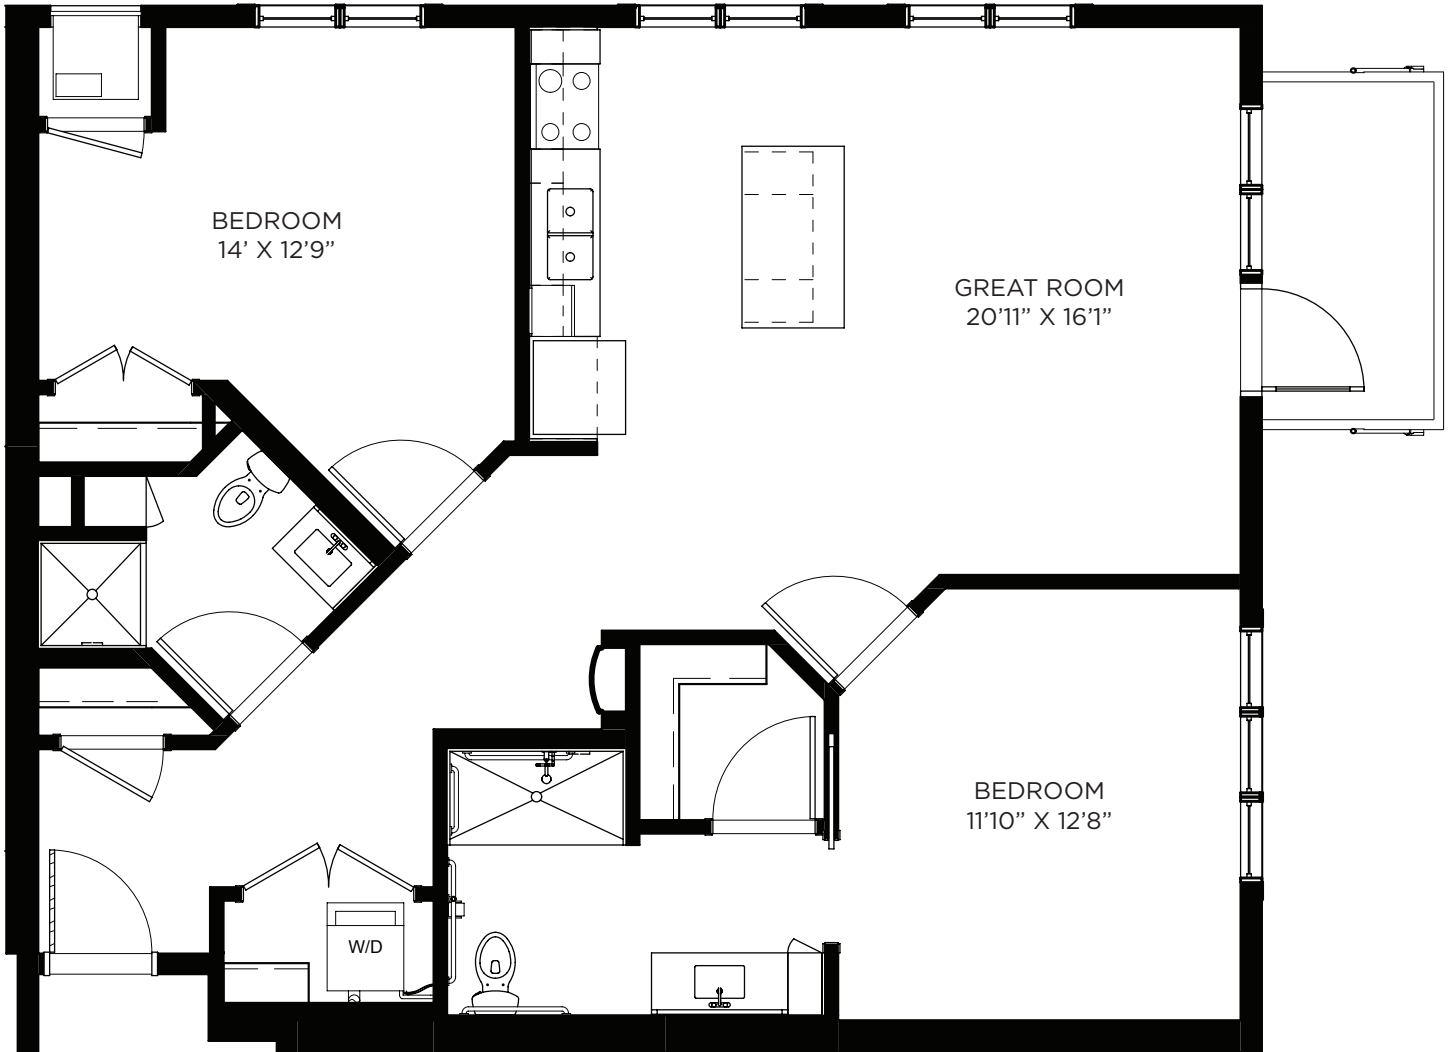

SAGEWYNN^{SM}

ON LAKE LORRAINE

Two Bedroom / Balcony - 1069 sq ft

Residency numbers: 343, 443

Floor plans are for general reference only and are not to scale.