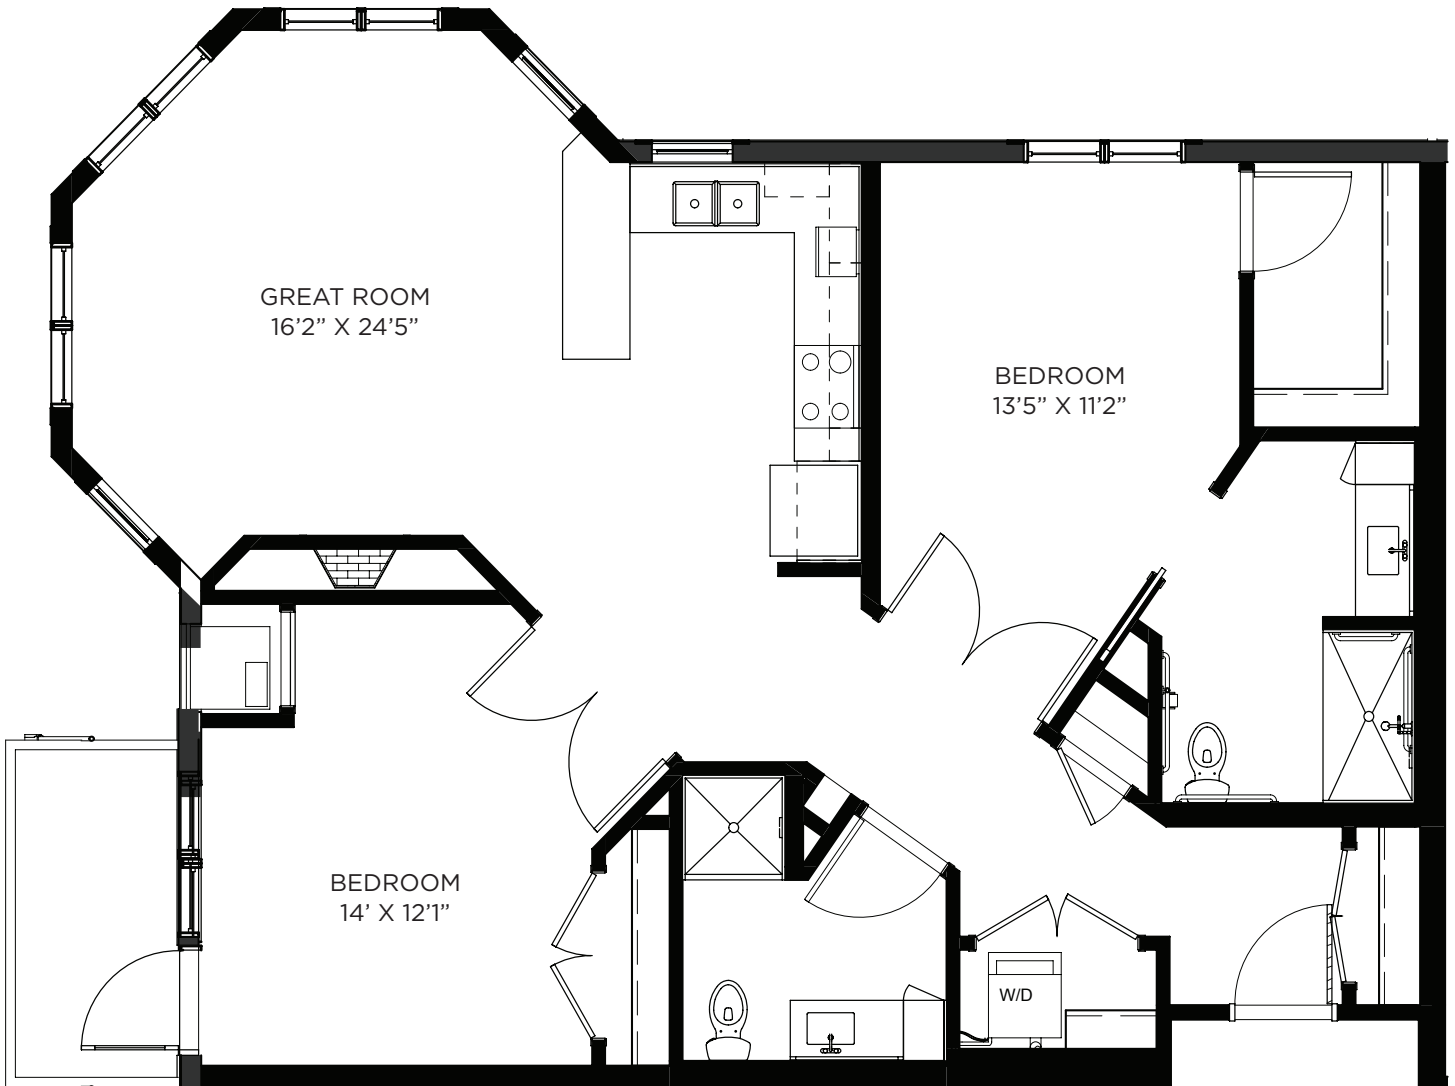

SAGEWYNN^{SM}

ON LAKE LORRAINE

Two Bedroom Signature / Balcony - 1153 sq ft

Residency numbers: 352, 452

Floor plans are for general reference only and are not to scale.