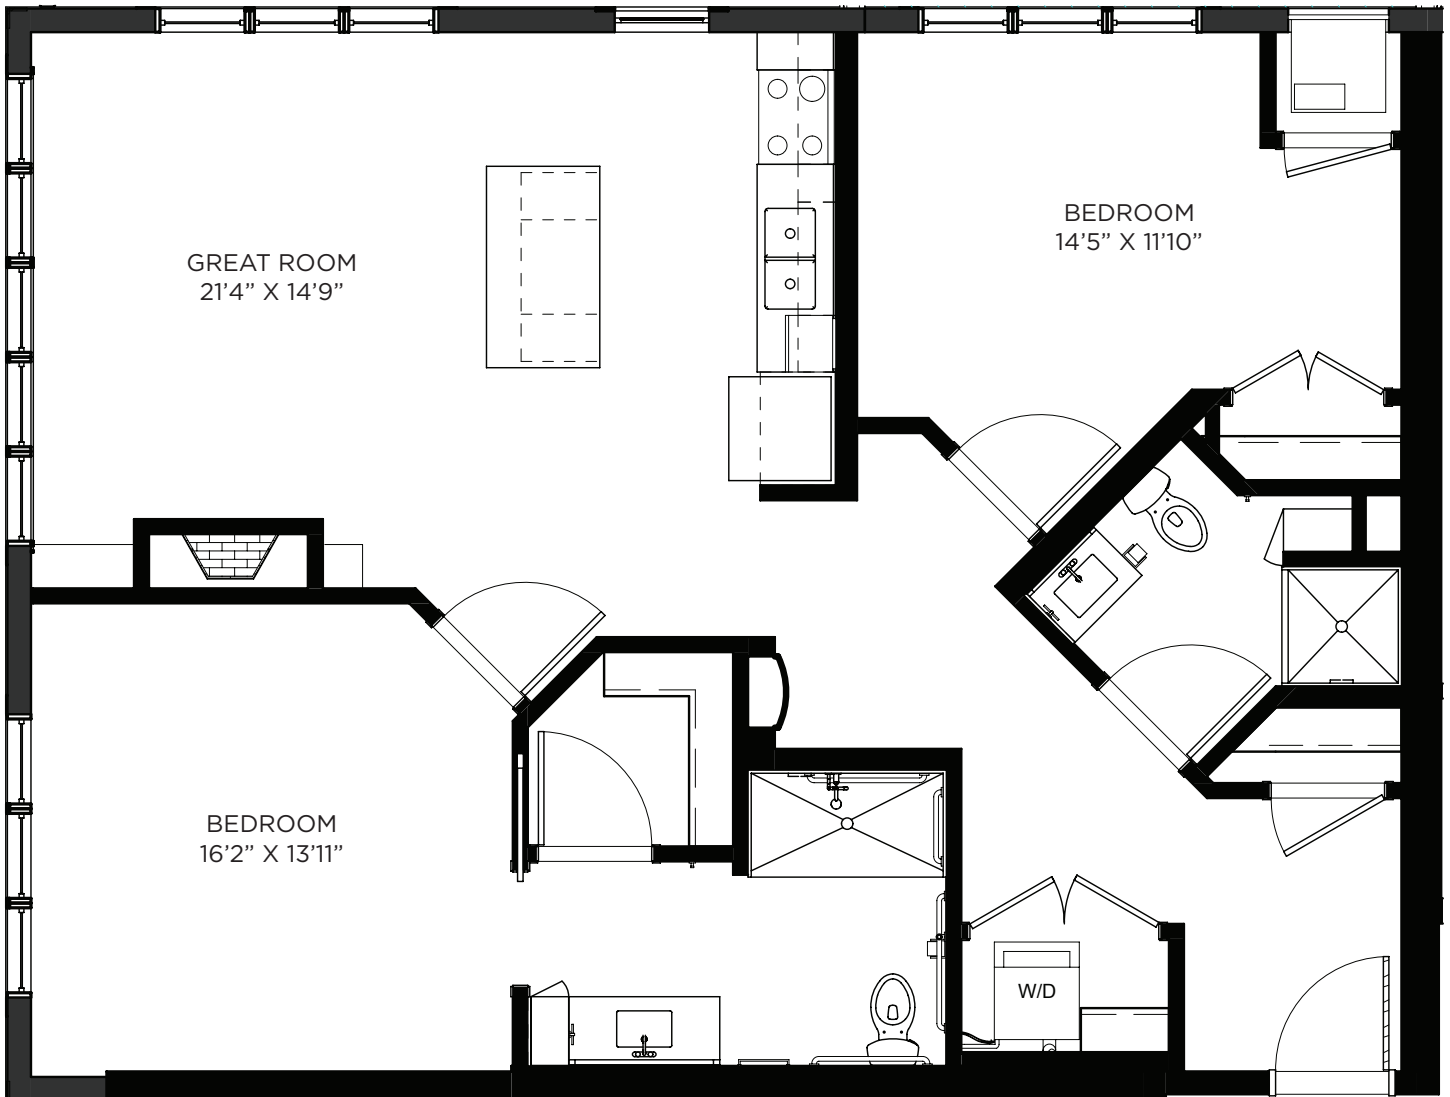

SAGEWYNNSM

ON LAKE LORRAINE

Two Bedroom - 1007 sq ft

Residency number: 408

Floor plans are for general reference only and are not to scale.

SAGEWYNNSM

ON LAKE LORRAINE

Two Bedroom - 1041 sq ft