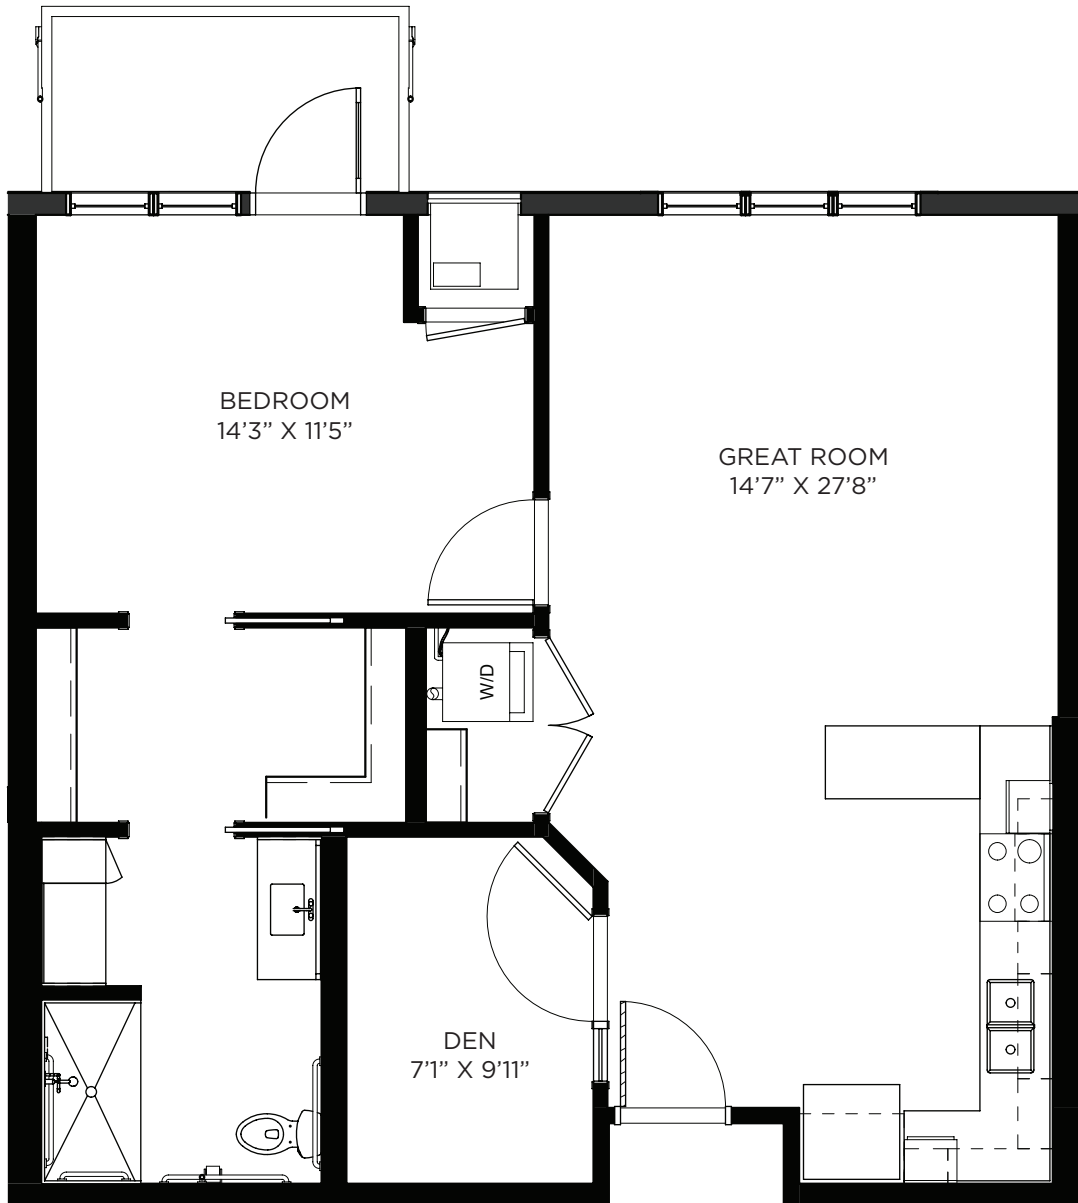

SAGEWYNN^{SM}

ON LAKE LORRAINE

One Bedroom / Den - 836 sq ft

Residency number: 325

Floor plans are for general reference only and are not to scale.