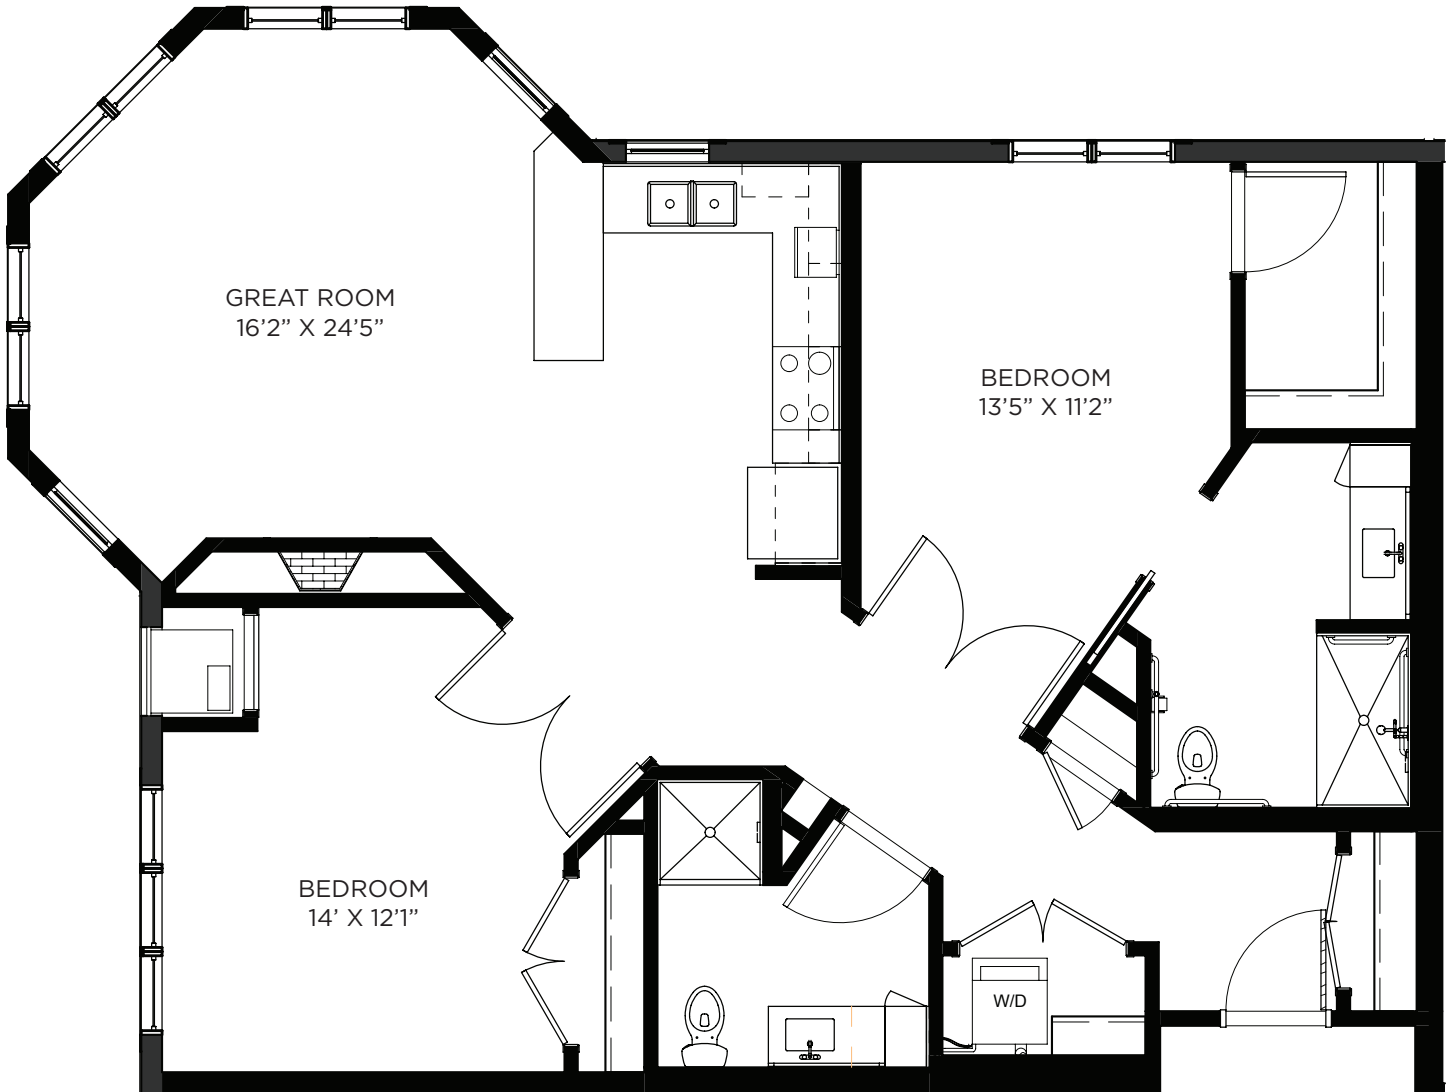

SAGEWYNN^{SM}

ON LAKE LORRAINE

Two Bedroom Signature - 1153 sq ft

Residency number: 252

Floor plans are for general reference only and are not to scale.