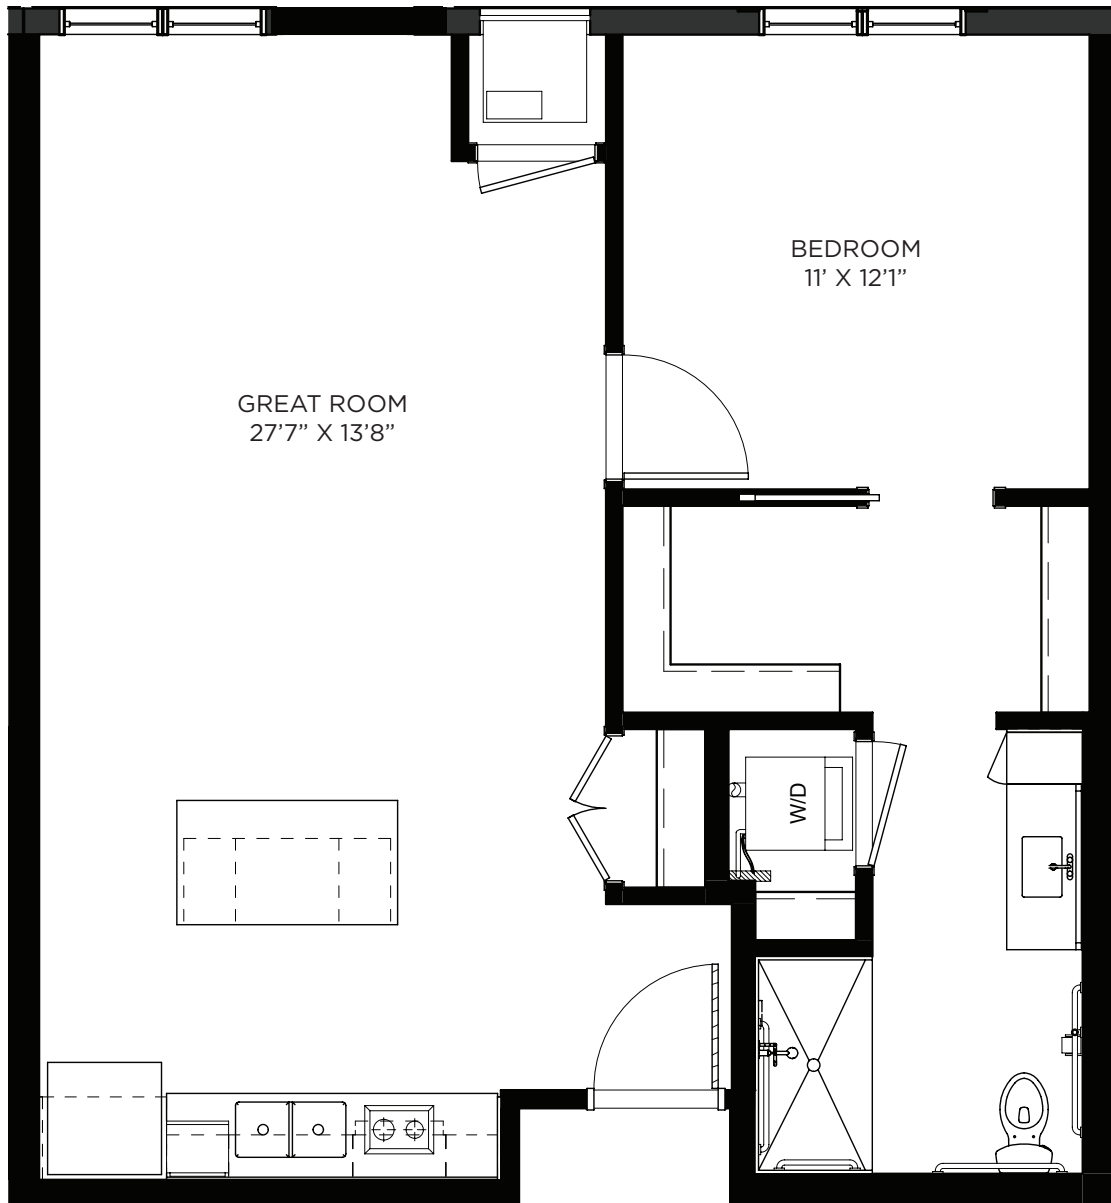

ON LAKE LORRAINE

One Bedroom - 725 sq ft

Residency numbers: 348, 448

Floor plans are for general reference only and are not to scale.

SAGEWYNNSM

ON LAKE LORRAINE

One Bedroom - 725 sq ft

Residency number: 423A

Floor plans are for general reference only and are not to scale.

SAGEWYNNSM

ON LAKE LORRAINE

One Bedroom - 728 sq ft

Residency numbers: 338, 339

Floor plans are for general reference only and are not to scale.