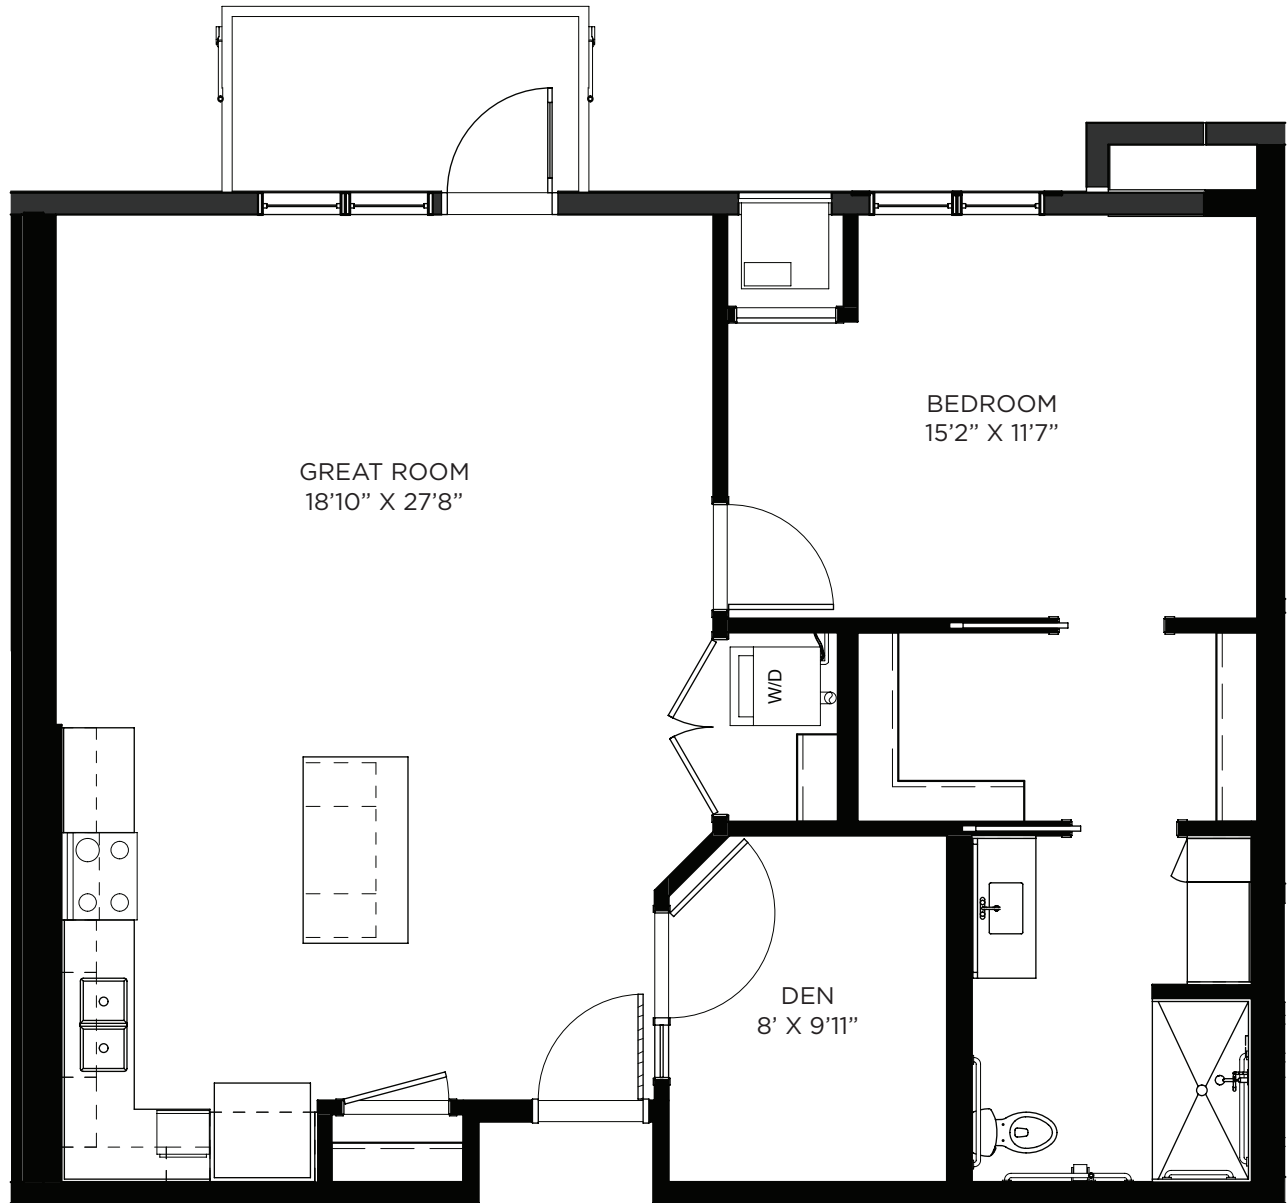

SAGEWYNNSM

ON LAKE LORRAINE

One Bedroom / Den / Balcony - 857 sq ft

Residency number: 328

Floor plans are for general reference only and are not to scale.

SAGEWYNNSM

ON LAKE LORRAINE

One Bedroom / Den / Balcony - 975 sq ft