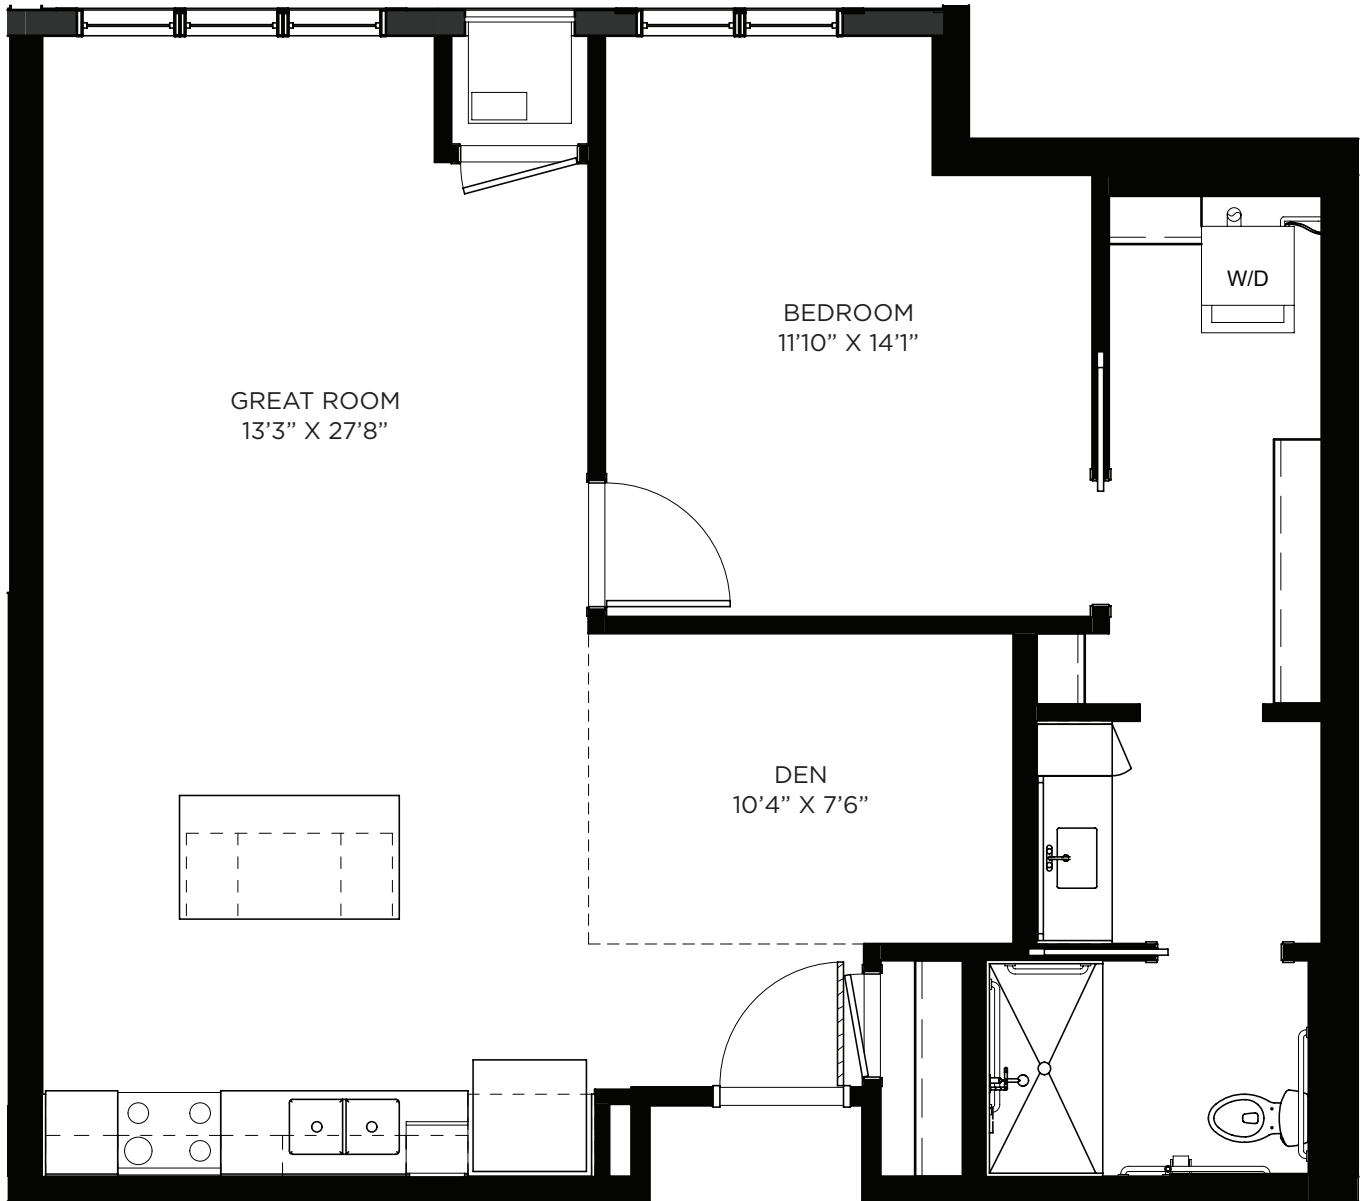

SAGEWYNN^{SM}
ON LAKE LORRAINE

One Bedroom / Den - 854 sq ft

Residency number: 334

Floor plans are for general reference only and are not to scale.