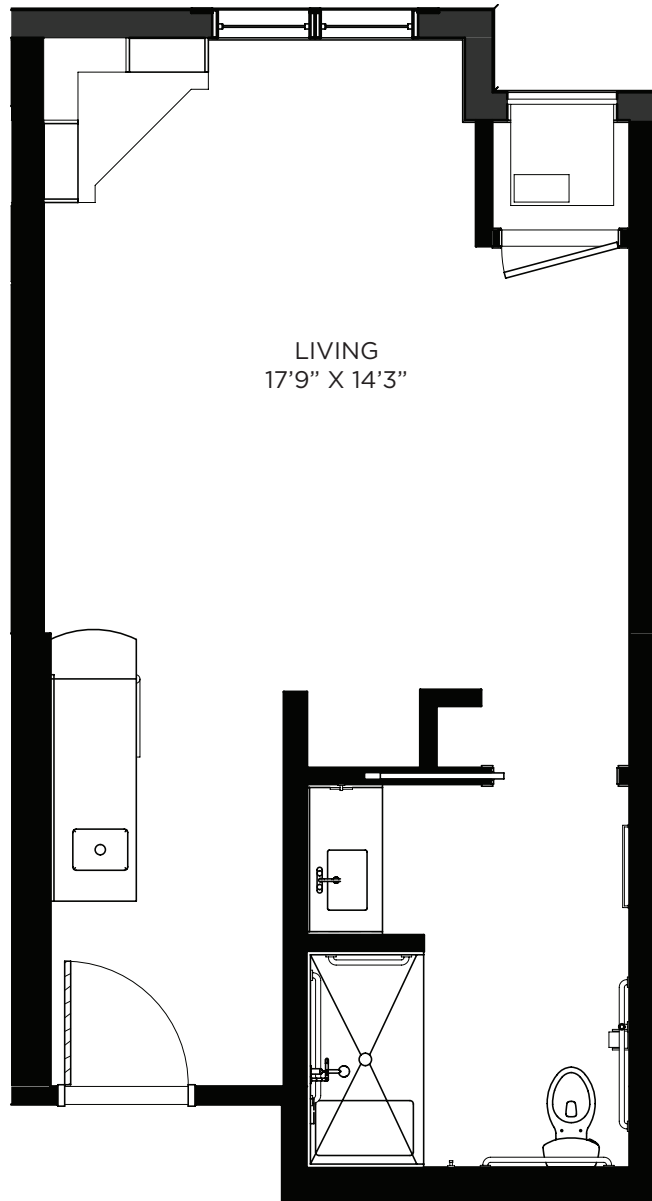

SAGEWYNNSM

ON LAKE LORRAINE

Studio - Memory Care - 378 sq ft

Residency number: 29

Floor plans are for general reference only and are not to scale.

SAGEWYNNSM
ON LAKE LORRAINE

Studio - Memory Care - 397 sq ft

Residency number: 7

Floor plans are for general reference only and are not to scale.

SAGEWYNNSM
ON LAKE LORRAINE

Studio - Memory Care - 397 sq ft

Residency numbers: 13, 24

Floor plans are for general reference only and are not to scale.

SAGEWYNNSM

ON LAKE LORRAINE

Studio - Memory Care - 401 sq ft

Residency number: 4

Floor plans are for general reference only and are not to scale.

SAGEWYNNSM
ON LAKE LORRAINE

Studio - Memory Care - 461 sq ft