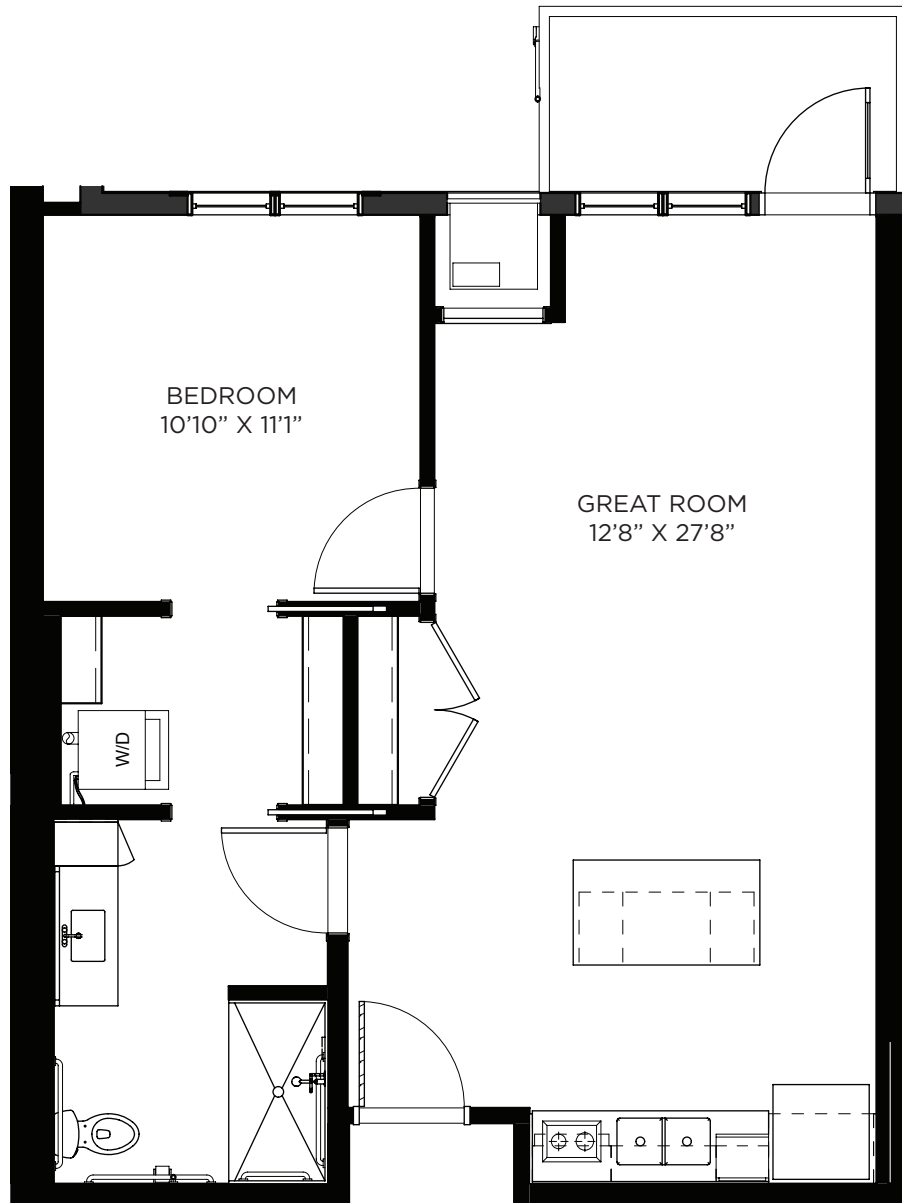

Floor plans are for general reference only and are not to scale.

SAGEWYNNSM

ON LAKE LORRAINE

One Bedroom - 728 sq ft

Residency numbers: 338, 339

Floor plans are for general reference only and are not to scale.

SAGEWYNNSM

ON LAKE LORRAINE

One Bedroom - 820 sq ft

Residency numbers: 331, 333

Floor plans are for general reference only and are not to scale.

SAGEWYNNSM
ON LAKE LORRAINE

One Bedroom / Balcony - 675 sq ft