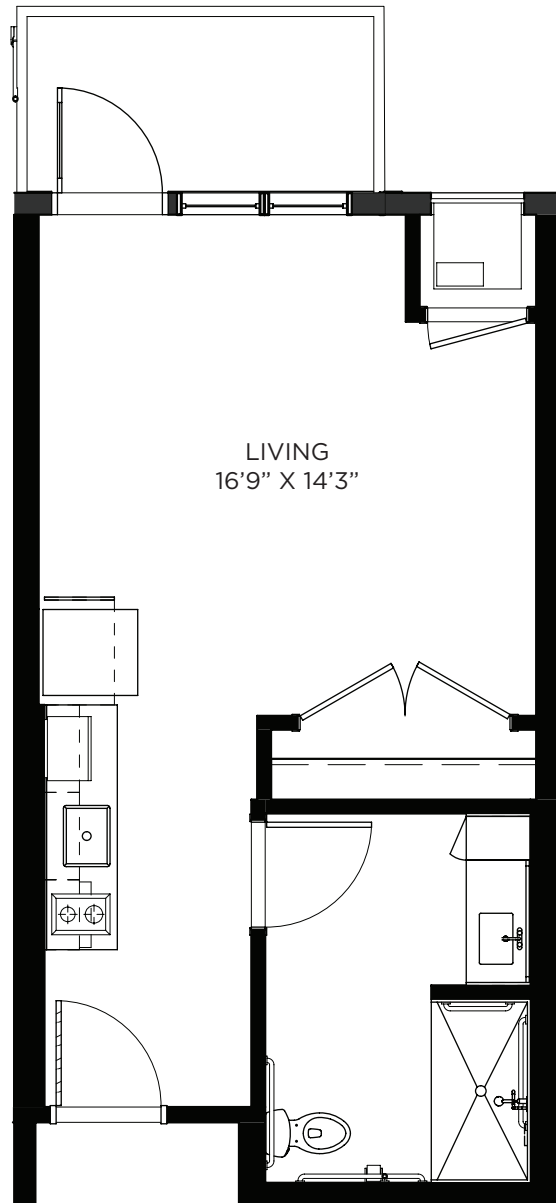

SAGEWYNNSM

ON LAKE LORRAINE

Studio - 445-455 sq ft

Residency number: 248

Floor plans are for general reference only and are not to scale.

SAGEWYNNSM

ON LAKE LORRAINE

Studio / Balcony - 397-412 sq ft