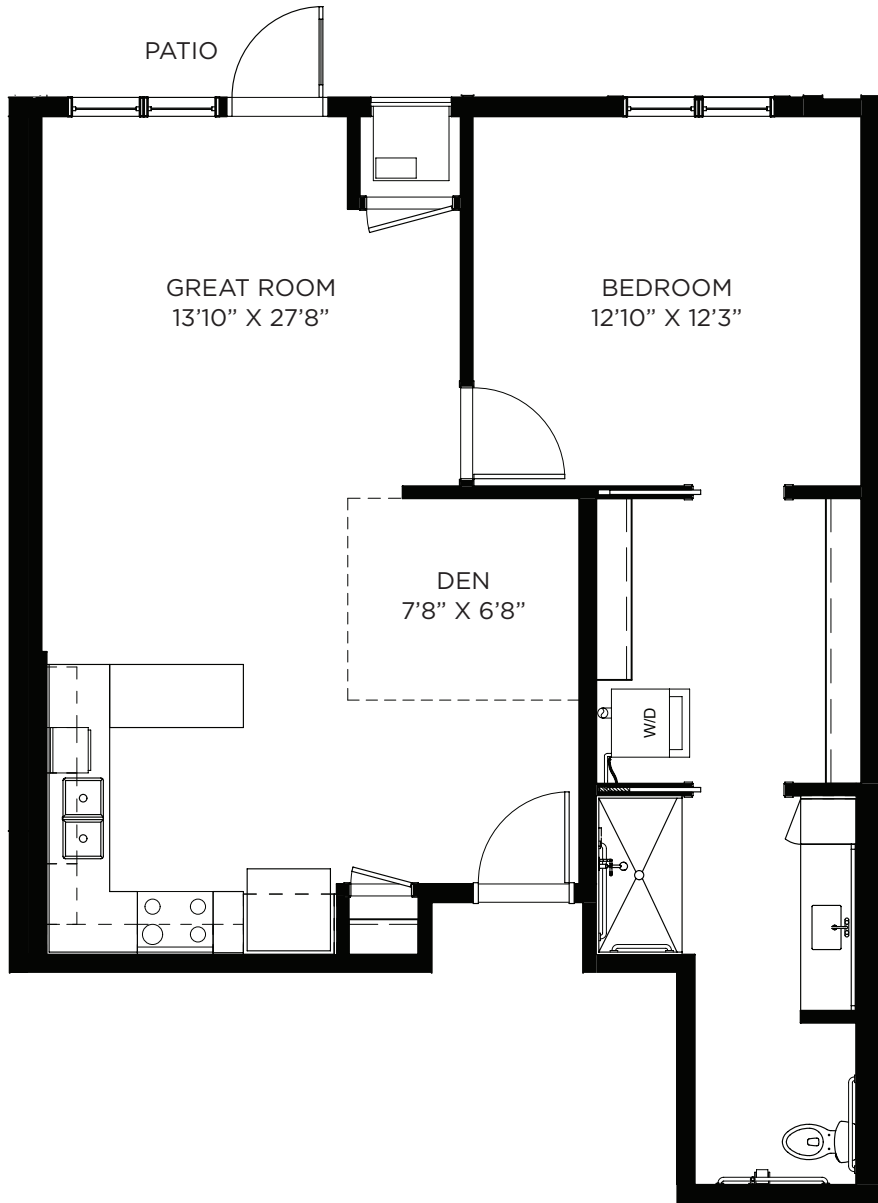

SAGEWYNN^{SM}

ON LAKE LORRAINE

One Bedroom / Den / Patio - 817 sq ft

Residency number: 110

Floor plans are for general reference only and are not to scale.