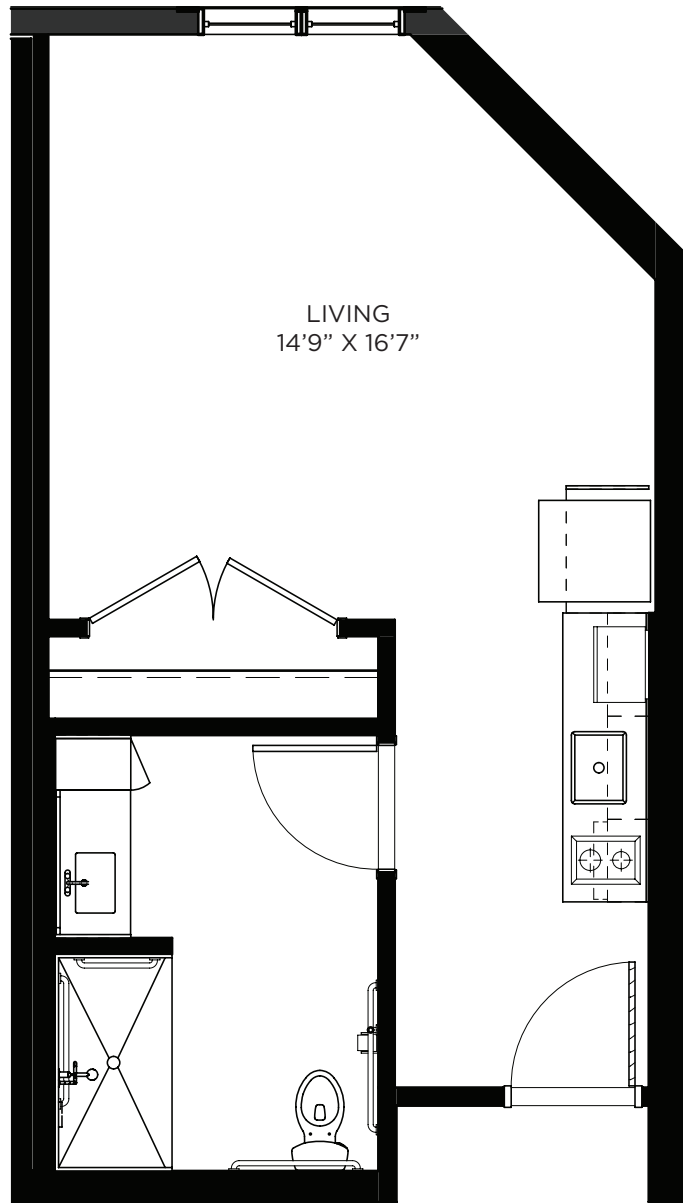

SAGEWYNNSM

ON LAKE LORRAINE

Studio - 397-412 sq ft

Residency numbers: 327, 330, 337A, 340, 433, 434, 435, 440

Floor plans are for general reference only and are not to scale.

SAGEWYNNSM

ON LAKE LORRAINE

Studio - 400 sq ft