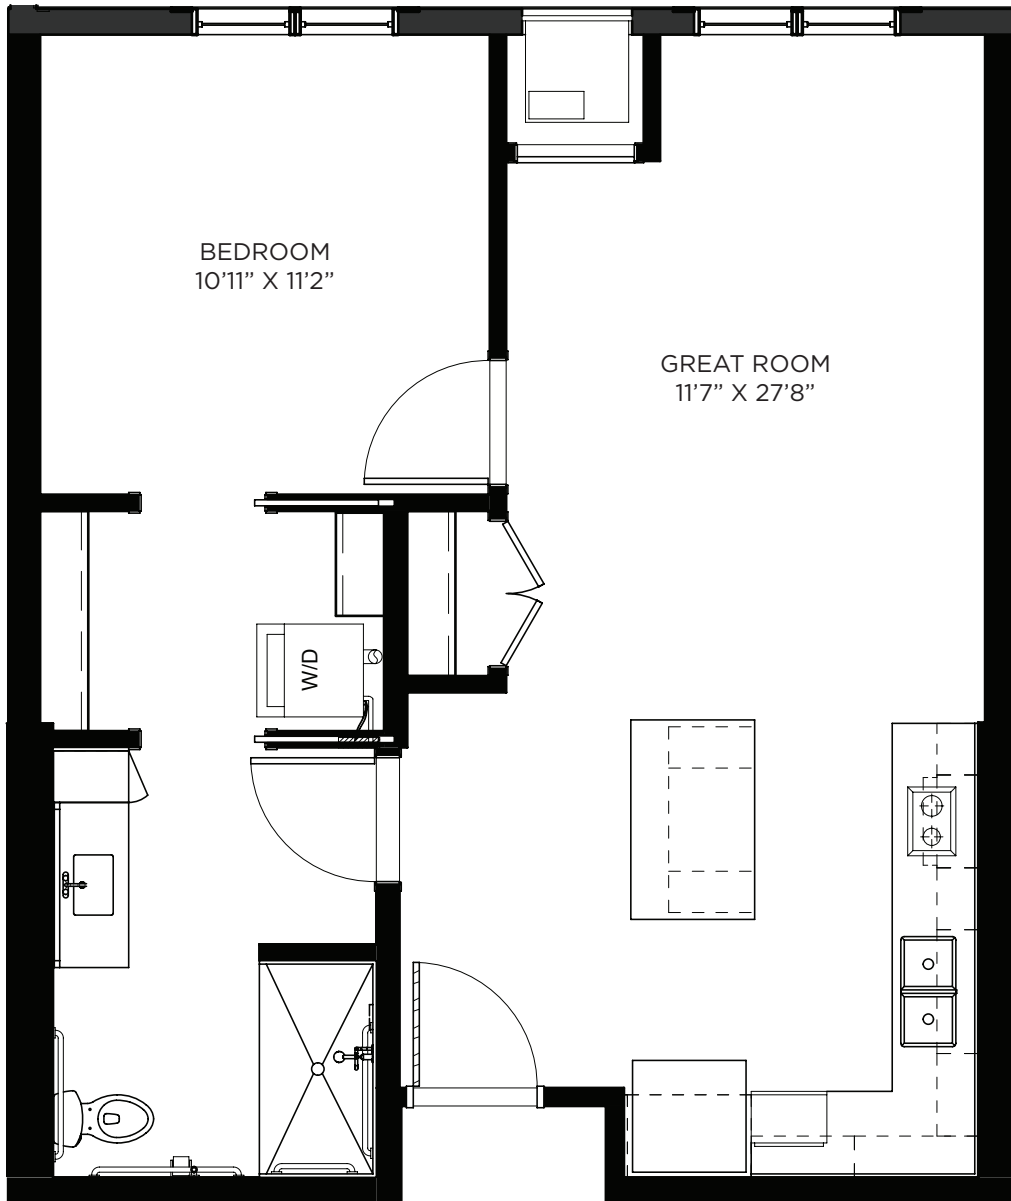

Residency numbers: 316, 326

Floor plans are for general reference only and are not to scale.

SAGEWYNNSM

ON LAKE LORRAINE

Studio / Balcony - 438 sq ft

Residency numbers: 341, 441

Floor plans are for general reference only and are not to scale.

SAGEWYNNSM

ON LAKE LORRAINE

One Bedroom - 656 sq ft

Residency numbers: 345, 347, 445, 447

Floor plans are for general reference only and are not to scale.

SAGEWYNNSM

ON LAKE LORRAINE

One Bedroom - 680-699 sq ft