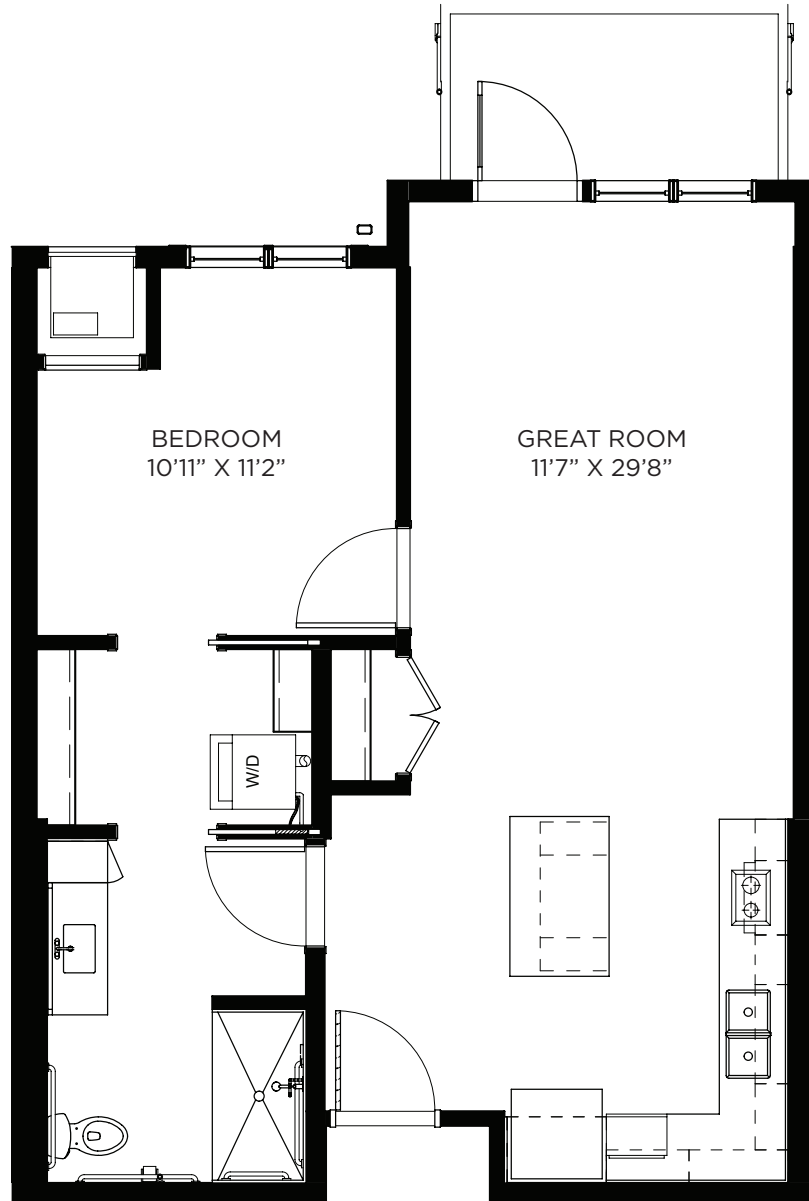

SAGEWYNN^{SM}

ON LAKE LORRAINE

One Bedroom / Balcony - 682 sq ft

Residency numbers: 344, 346, 444, 446

Floor plans are for general reference only and are not to scale.