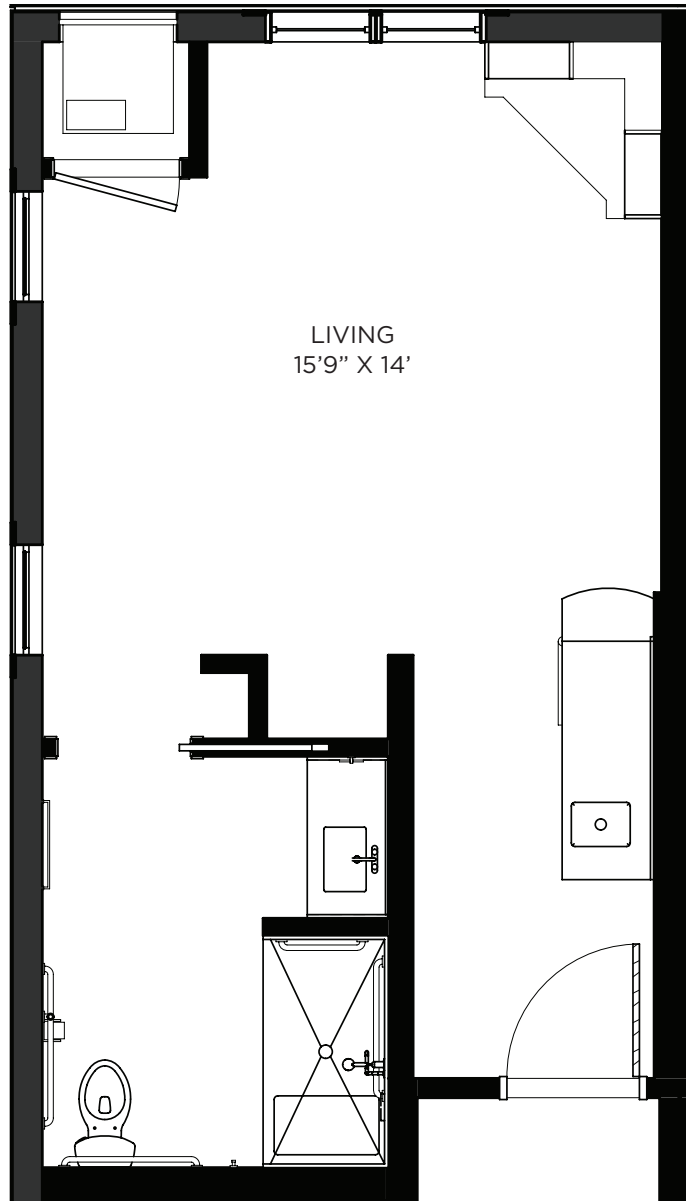

SAGEWYNN^{SM}

ON LAKE LORRAINE

Studio - Memory Care - 372 sq ft

Residency numbers: 22, 23

Floor plans are for general reference only and are not to scale.