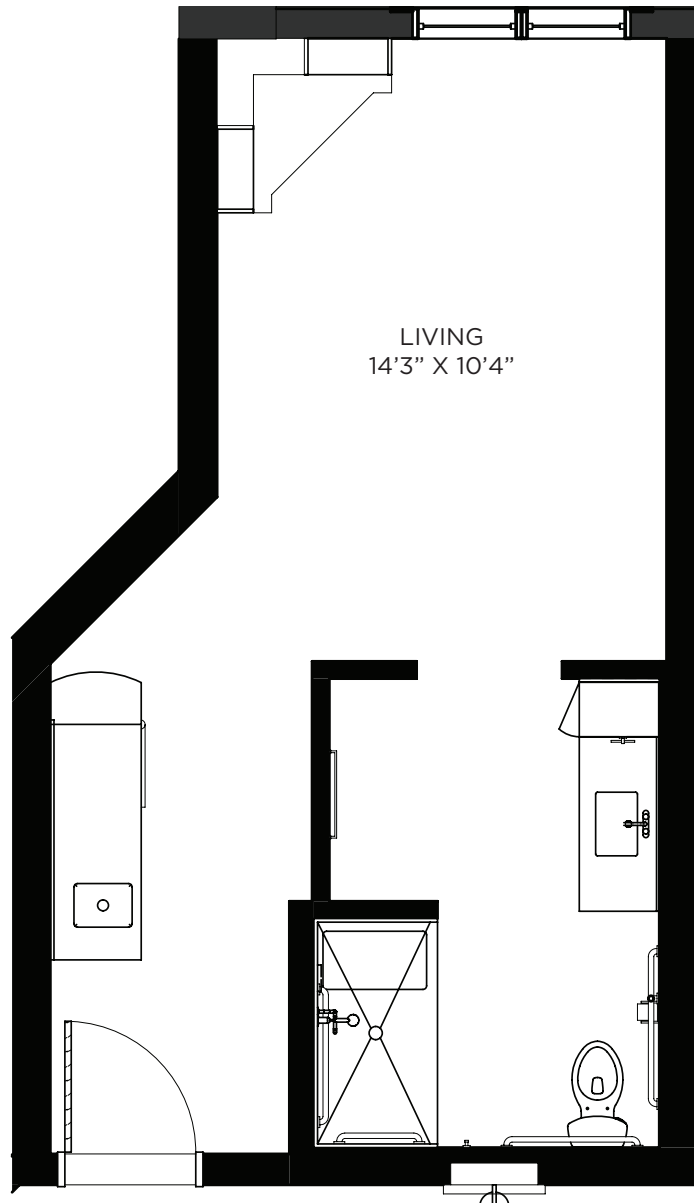

SAGEWYNNSM

ON LAKE LORRAINE

Studio - Memory Care - 345 sq ft

Residency numbers: 16, 19

Floor plans are for general reference only and are not to scale.

SAGEWYNNSM
ON LAKE LORRAINE

Studio - Memory Care - 346 sq ft

Residency number: 30

Floor plans are for general reference only and are not to scale.

SAGEWYNNSM
ON LAKE LORRAINE

Studio - Memory Care - 355 sq ft

Residency number: 1

Floor plans are for general reference only and are not to scale.