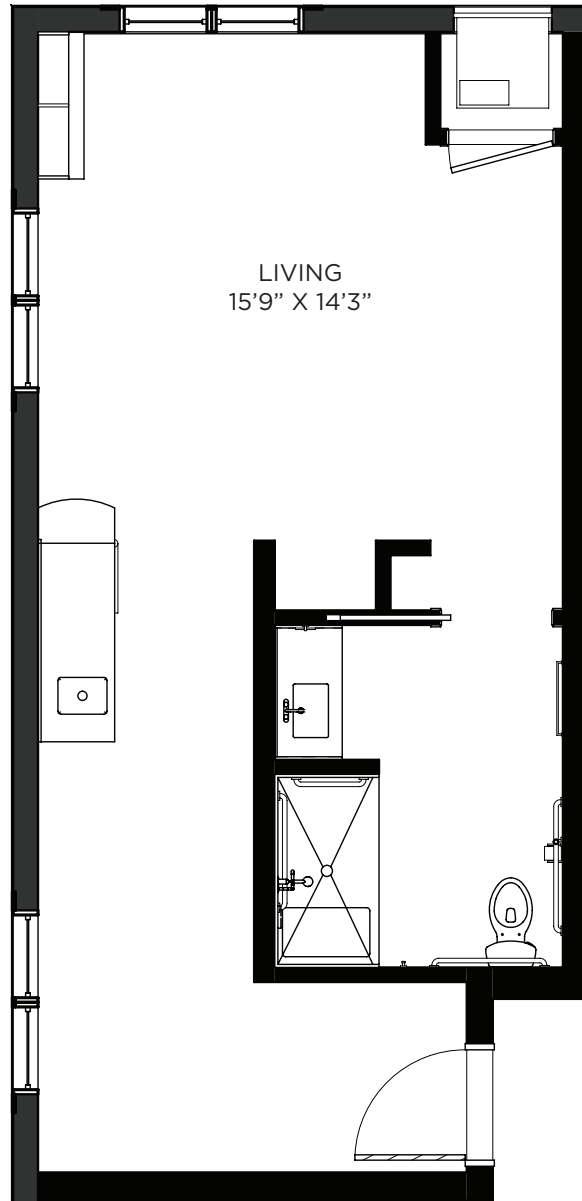

Residency number: 7

Floor plans are for general reference only and are not to scale.

SAGEWYNNSM
ON LAKE LORRAINE

Studio - Memory Care - 397 sq ft

Residency numbers: 13, 24

Floor plans are for general reference only and are not to scale.

SAGEWYNNSM

ON LAKE LORRAINE

Studio - Memory Care - 401 sq ft

Residency number: 4

Floor plans are for general reference only and are not to scale.

SAGEWYNNSM
ON LAKE LORRAINE

Studio - Memory Care - 461 sq ft

Residency number: 10

Floor plans are for general reference only and are not to scale.

SAGEWYNNSM
ON LAKE LORRAINE

One Bedroom - Memory Care - 697 sq ft

Residency number: 11

Floor plans are for general reference only and are not to scale.