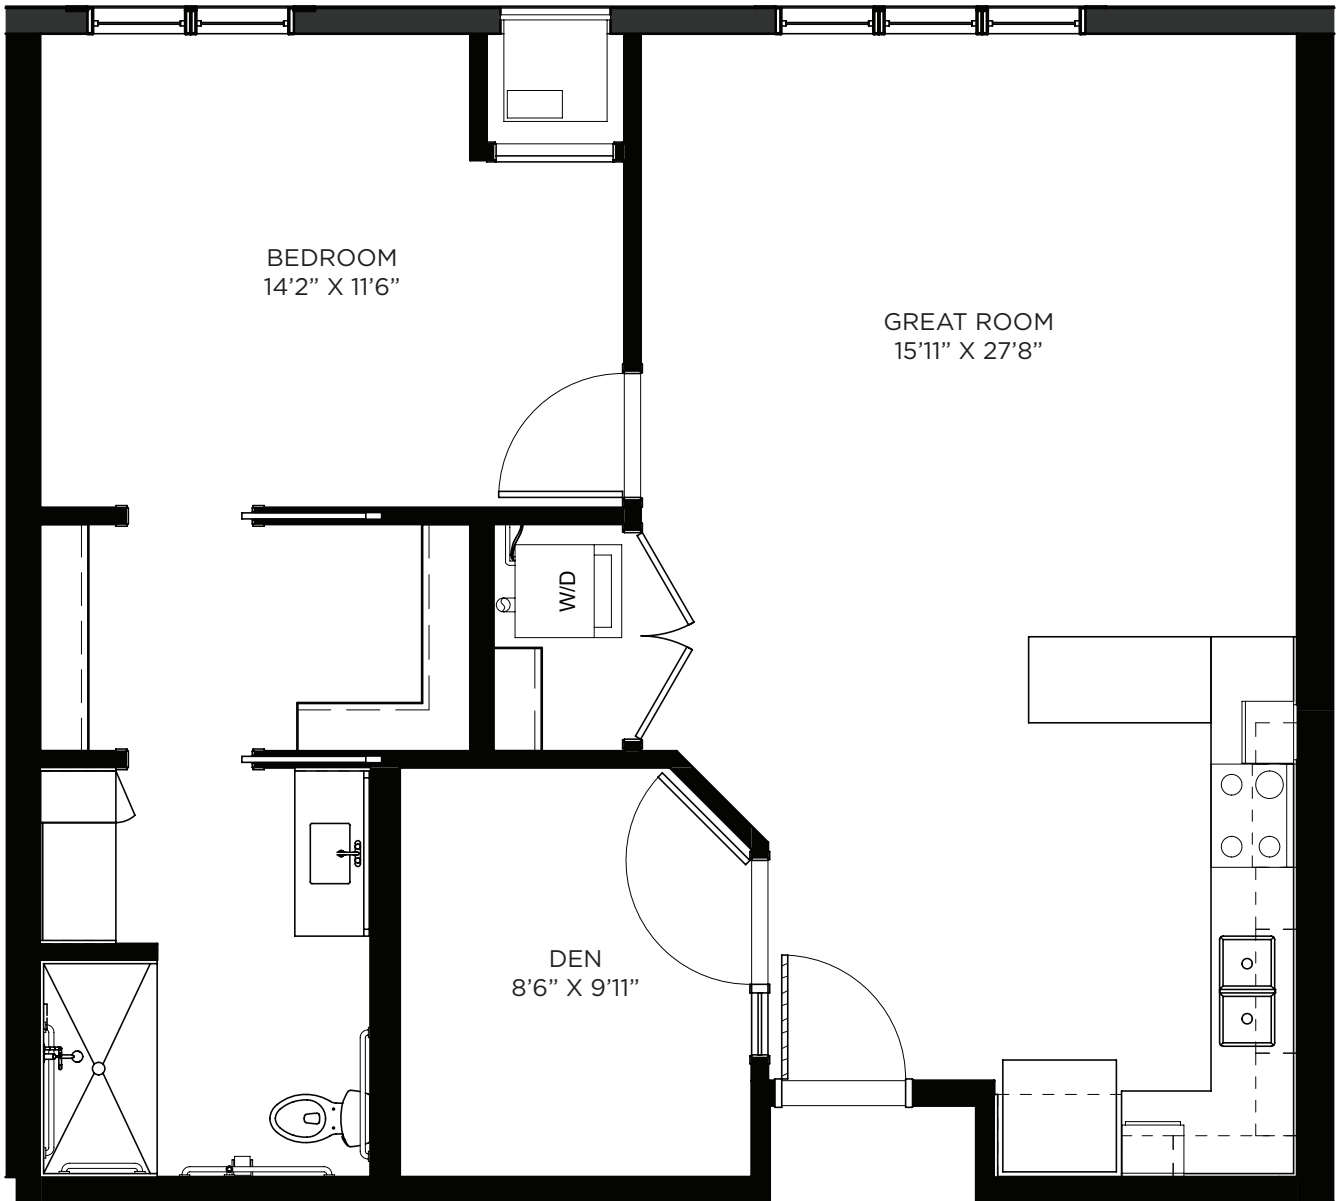

SAGEWYNNSM

ON LAKE LORRAINE

One Bedroom / Den - 857 sq ft

Residency number: 205

Floor plans are for general reference only and are not to scale.

SAGEWYNNSM

ON LAKE LORRAINE

One Bedroom / Den- 880 sq ft