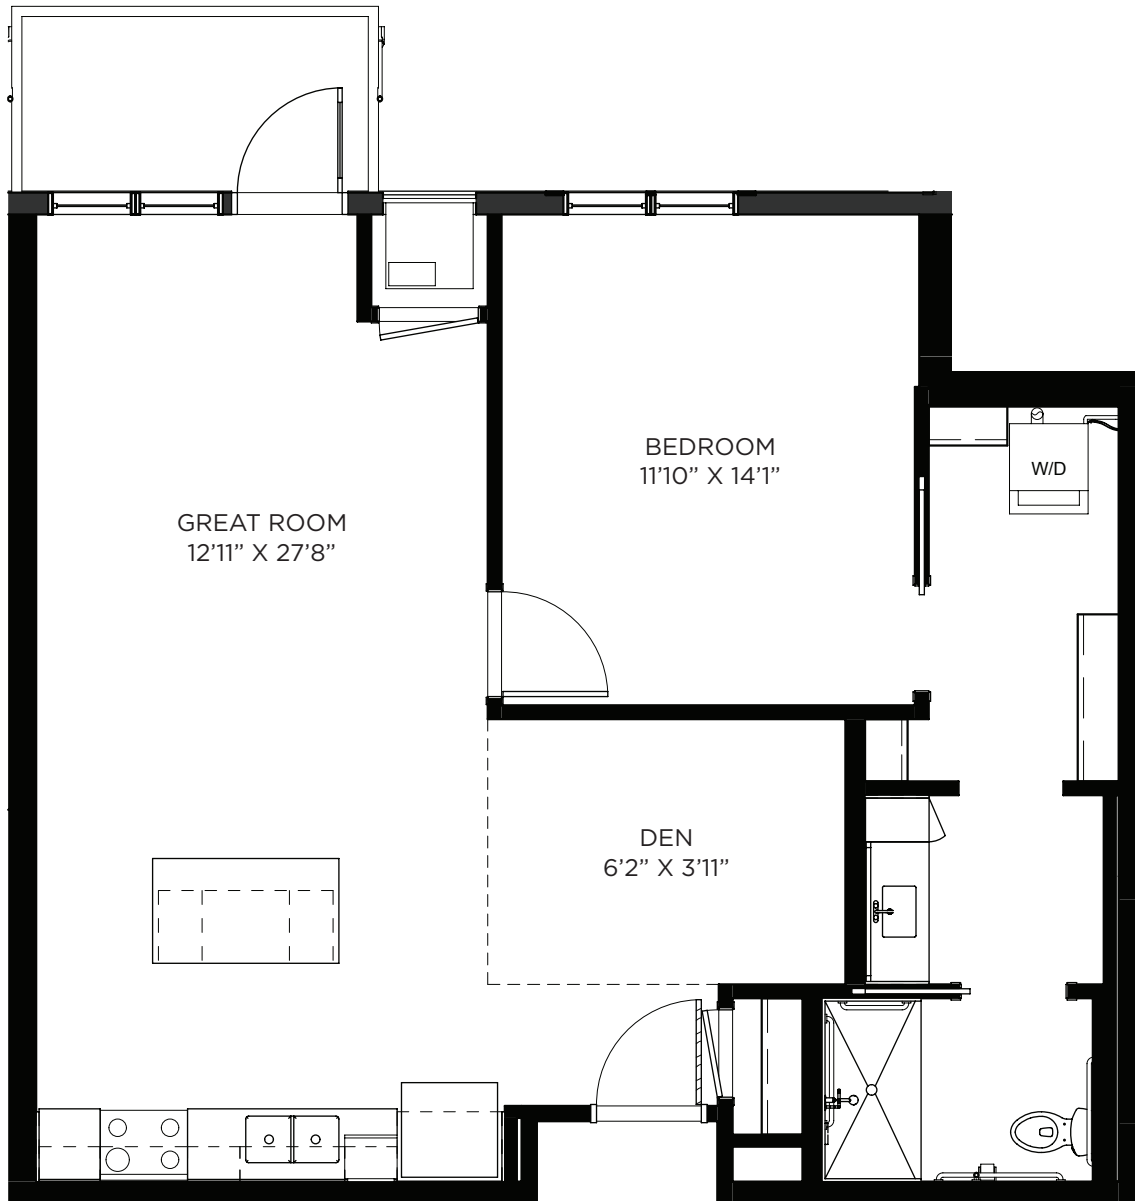

SAGEWYNN^{SM}

ON LAKE LORRAINE

One Bedroom / Den / Balcony - 857 sq ft

Residency numbers: 305, 405

Floor plans are for general reference only and are not to scale.