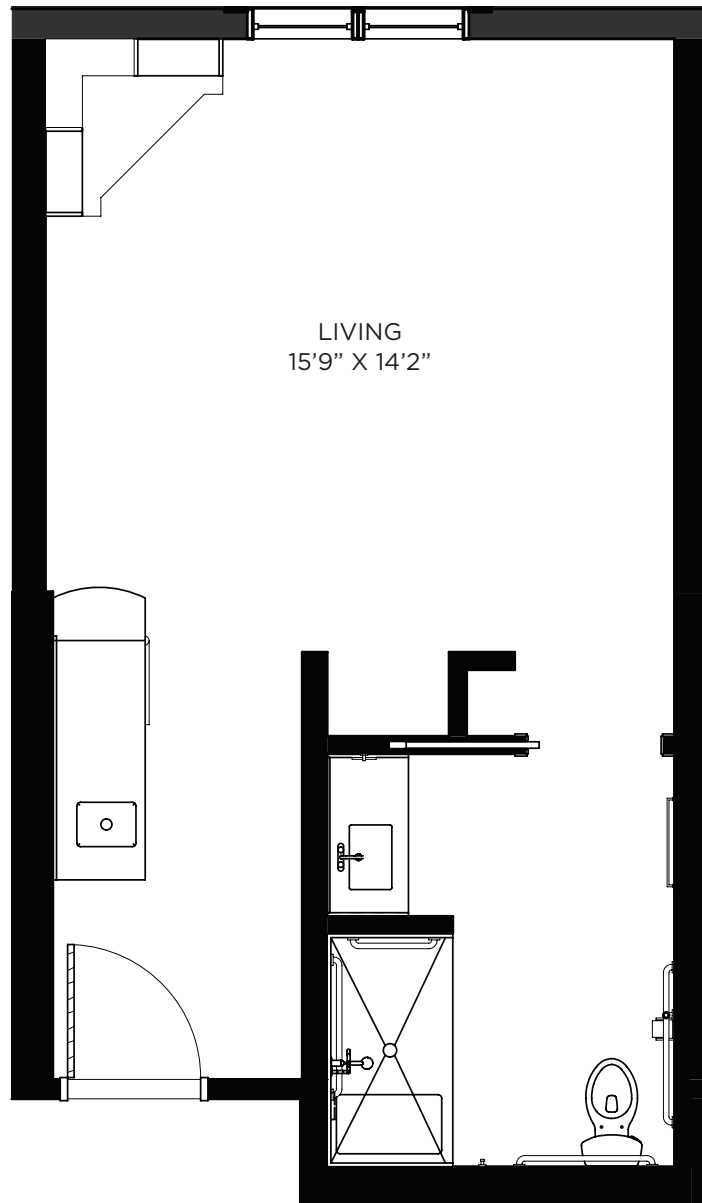

Floor plans are for general reference only and are not to scale.

SAGEWYNNSM
ON LAKE LORRAINE

Studio - Memory Care - 378 sq ft

Residency number: 15

Floor plans are for general reference only and are not to scale.

SAGEWYNNSM

ON LAKE LORRAINE

Studio - Memory Care - 378 sq ft

Residency number: 29

Floor plans are for general reference only and are not to scale.

SAGEWYNNSM
ON LAKE LORRAINE

Studio - Memory Care - 397 sq ft