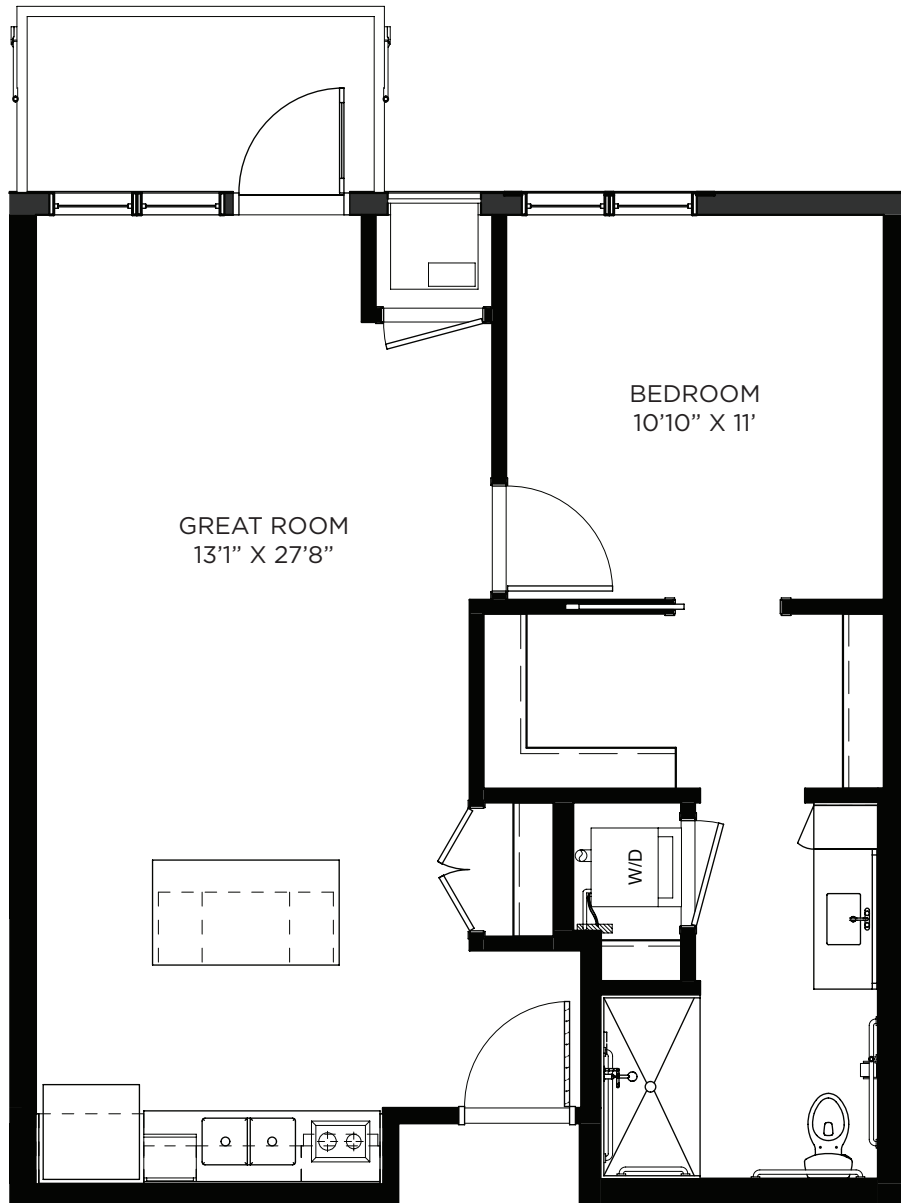

SAGEWYNN^{SM}

ON LAKE LORRAINE

One Bedroom / Balcony - 680 - 699 sq ft

Residency numbers: 207, 253, 307, 319, 320, 350, 353, 407, 419, 420, 450, 453

Floor plans are for general reference only and are not to scale.