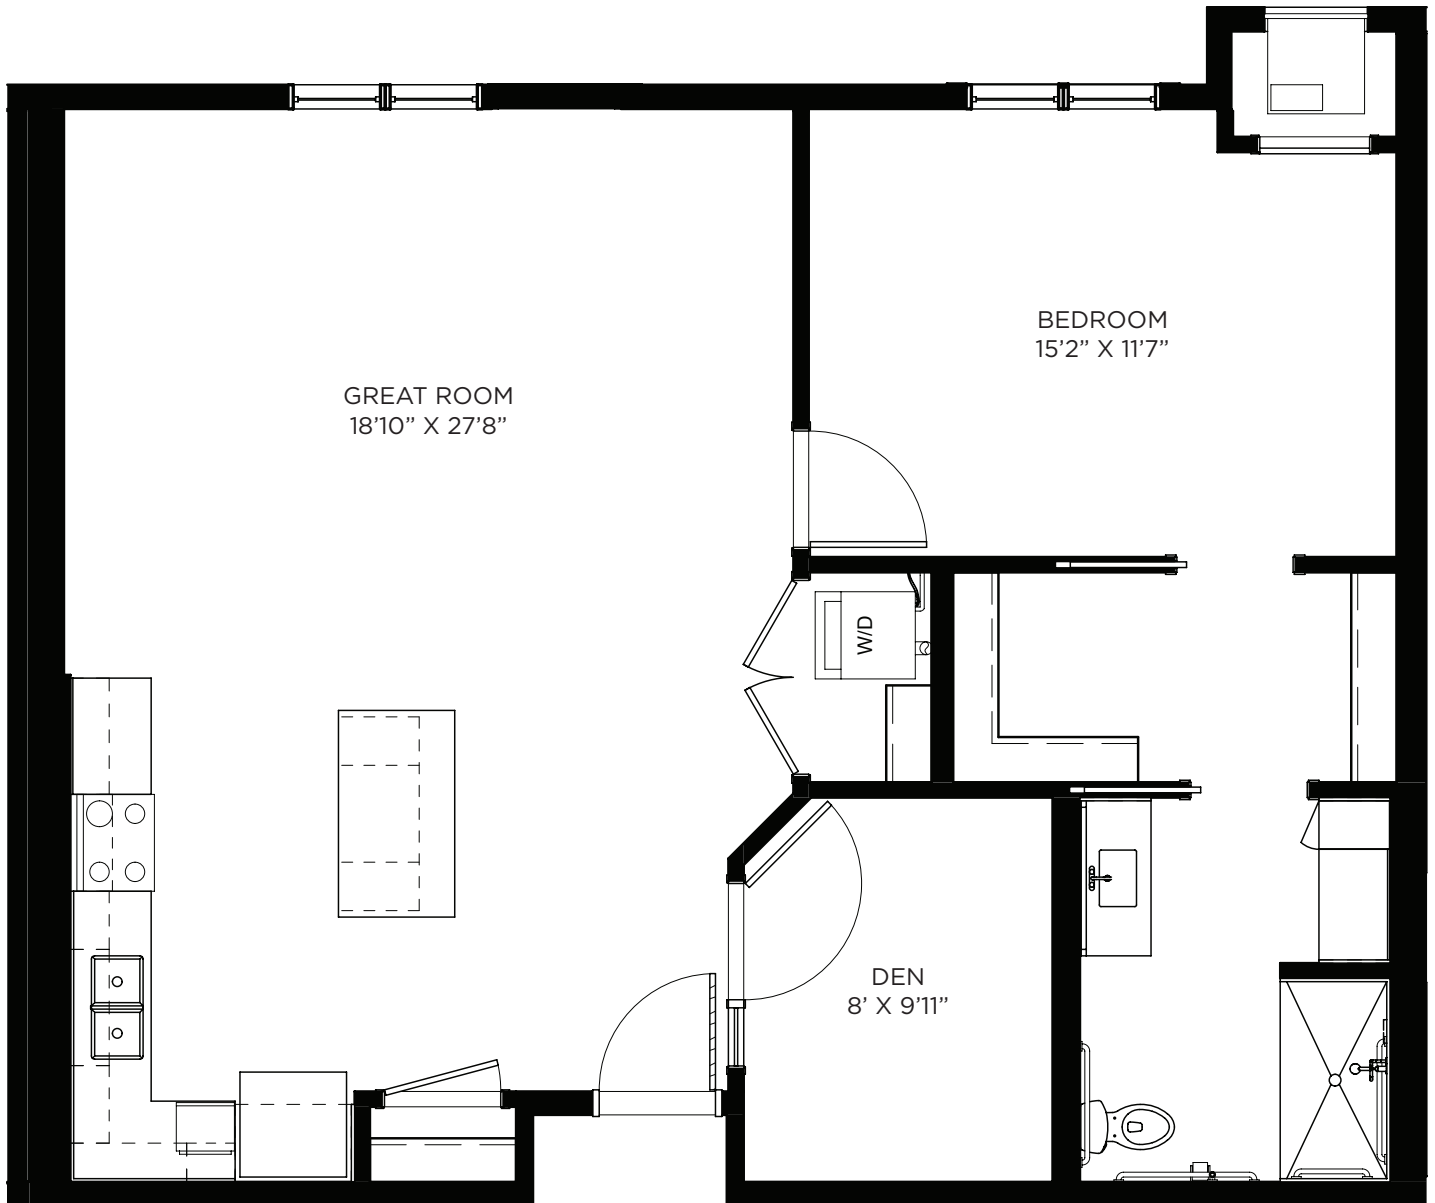

SAGEWYNN^{SM}
ON LAKE LORRAINE

One Bedroom / Den - 984 sq ft

Residency number: 202

Floor plans are for general reference only and are not to scale.