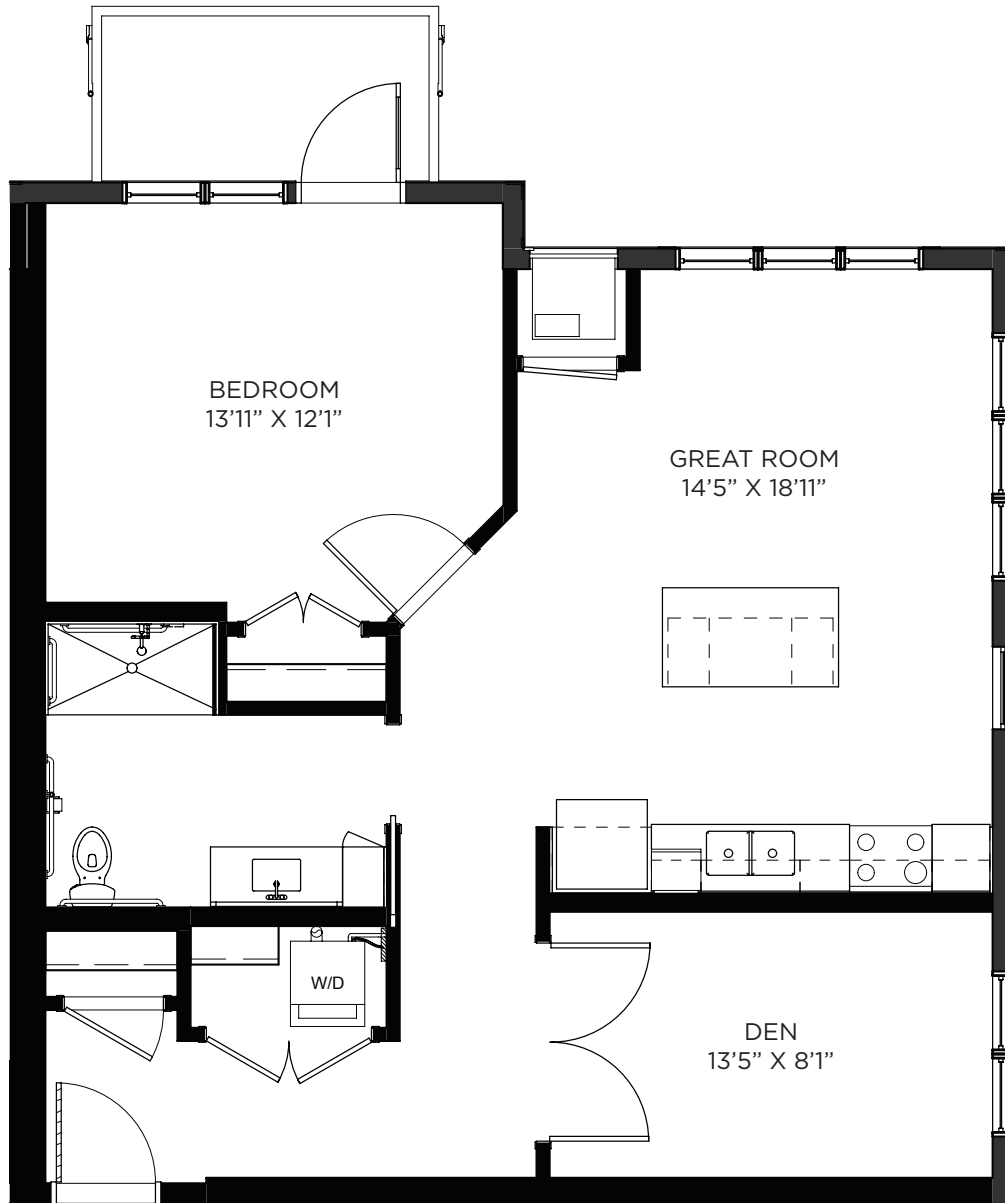

SAGEWYNNSM

ON LAKE LORRAINE

One Bedroom / Den / Balcony - 857 sq ft

Residency number: 328

Floor plans are for general reference only and are not to scale.

SAGEWYNNSM

ON LAKE LORRAINE

One Bedroom / Den / Balcony - 975 sq ft