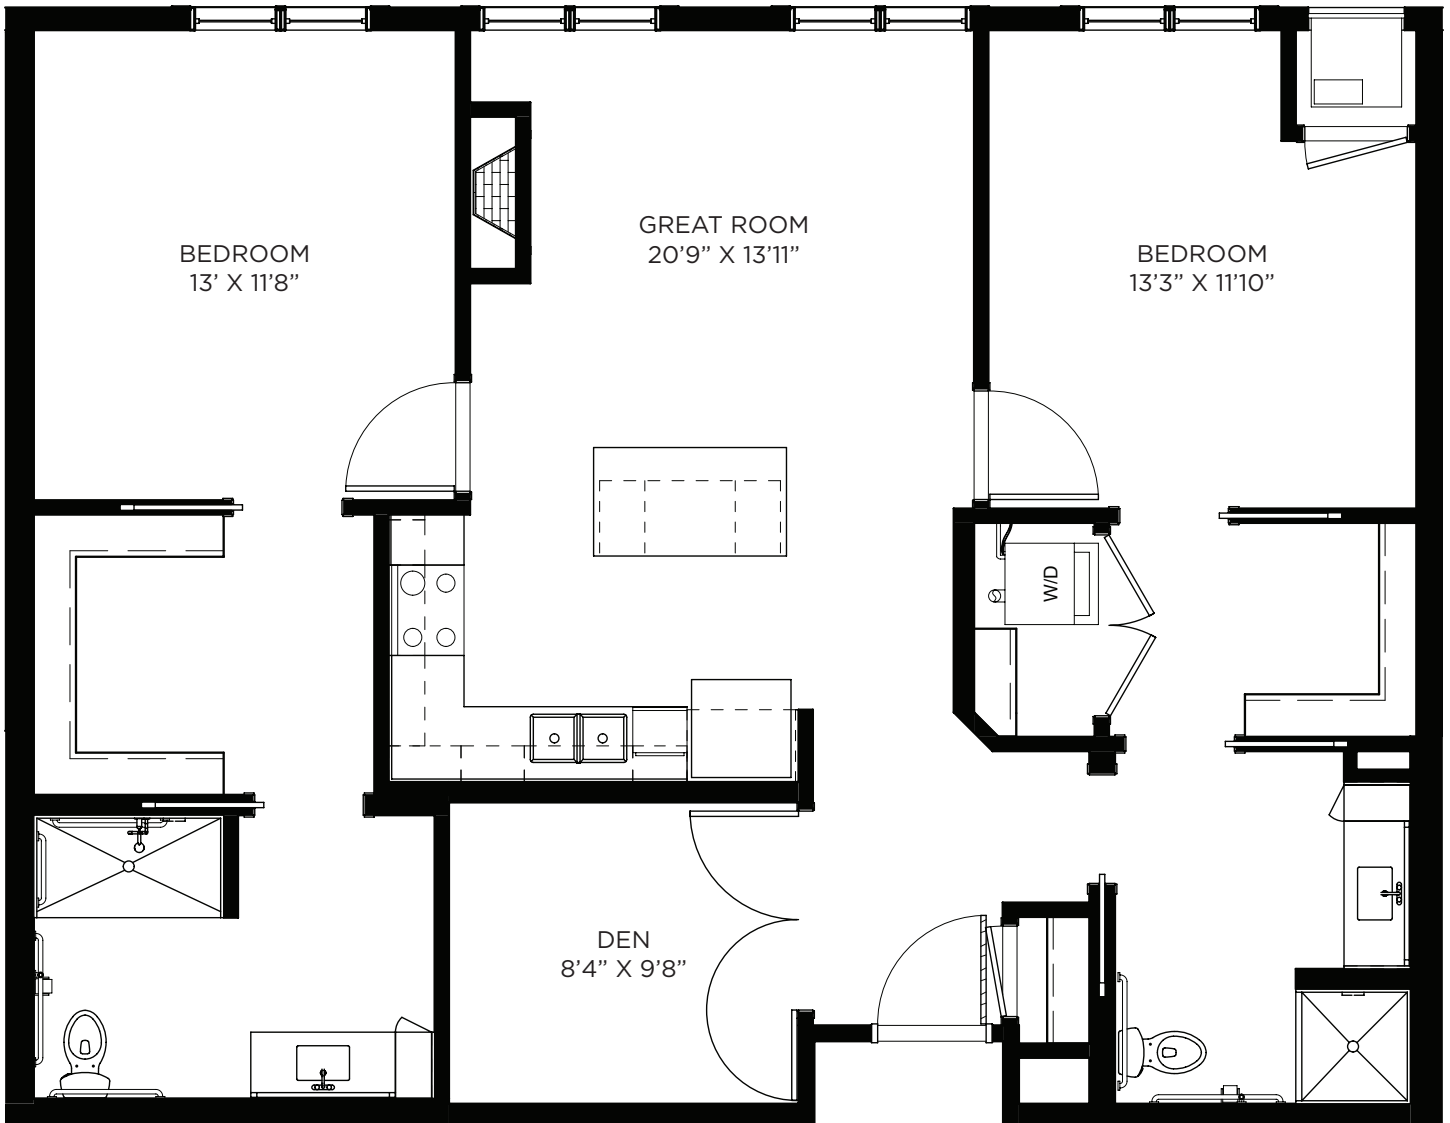

SAGEWYNNSM
ON LAKE LORRAINE

Two Bedroom / Den - 1168 sq ft

Residency numbers: 303, 403

Floor plans are for general reference only and are not to scale.

SAGEWYNNSM

ON LAKE LORRAINE

Two Bedroom / Den - 1175 sq ft