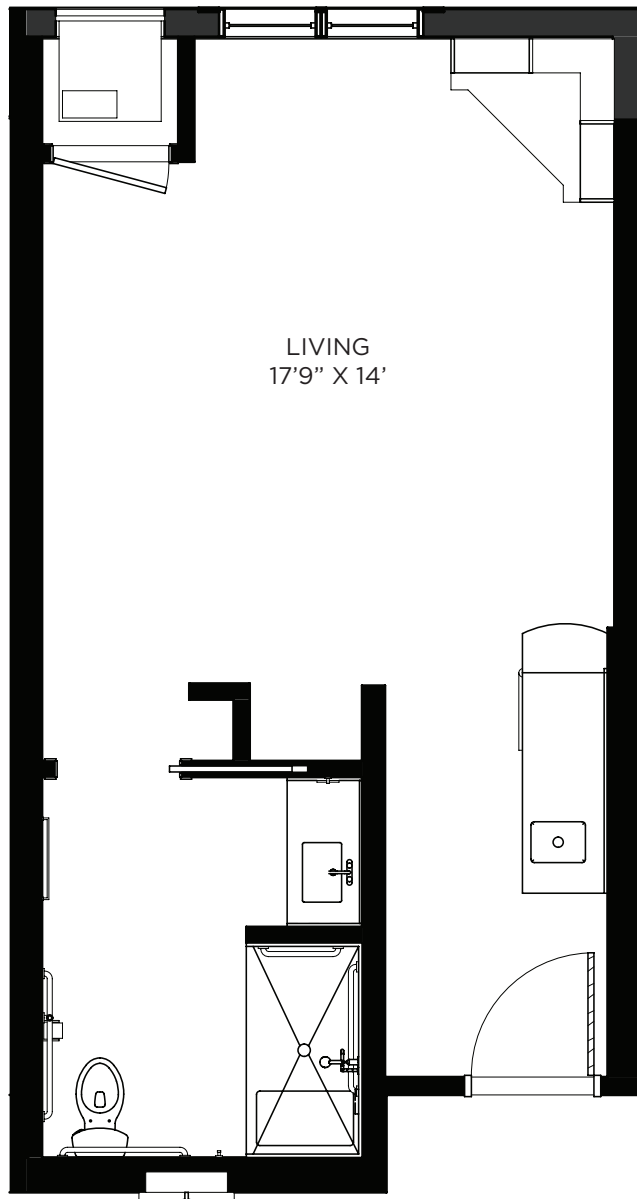

Floor plans are for general reference only and are not to scale.

SAGEWYNNSM
ON LAKE LORRAINE

Studio - Memory Care - 378 sq ft

Residency number: 15

Floor plans are for general reference only and are not to scale.

SAGEWYNNSM

ON LAKE LORRAINE

Studio - Memory Care - 378 sq ft

Residency number: 29

Floor plans are for general reference only and are not to scale.

SAGEWYNNSM
ON LAKE LORRAINE

Studio - Memory Care - 397 sq ft

Residency number: 7

Floor plans are for general reference only and are not to scale.

SAGEWYNNSM
ON LAKE LORRAINE

Studio - Memory Care - 397 sq ft

Residency numbers: 13, 24

Floor plans are for general reference only and are not to scale.