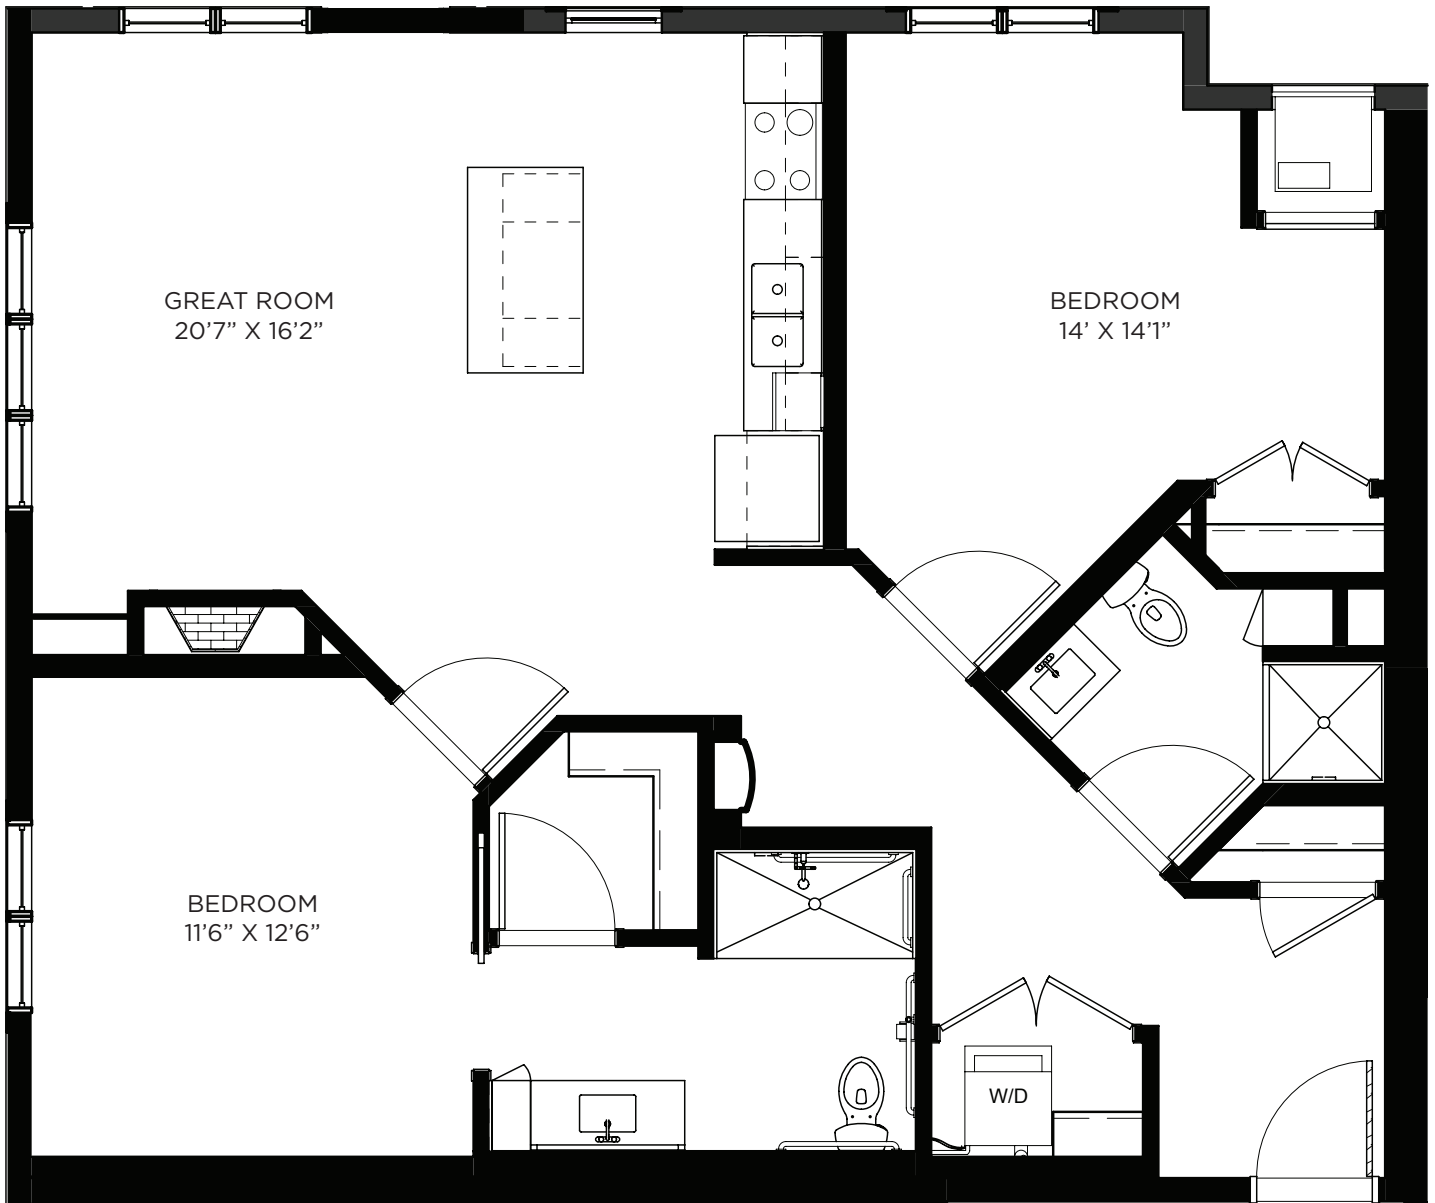

SAGEWYNN^{SM}

ON LAKE LORRAINE

Two Bedroom - 1063 sq ft

Residency number: 451

Floor plans are for general reference only and are not to scale.