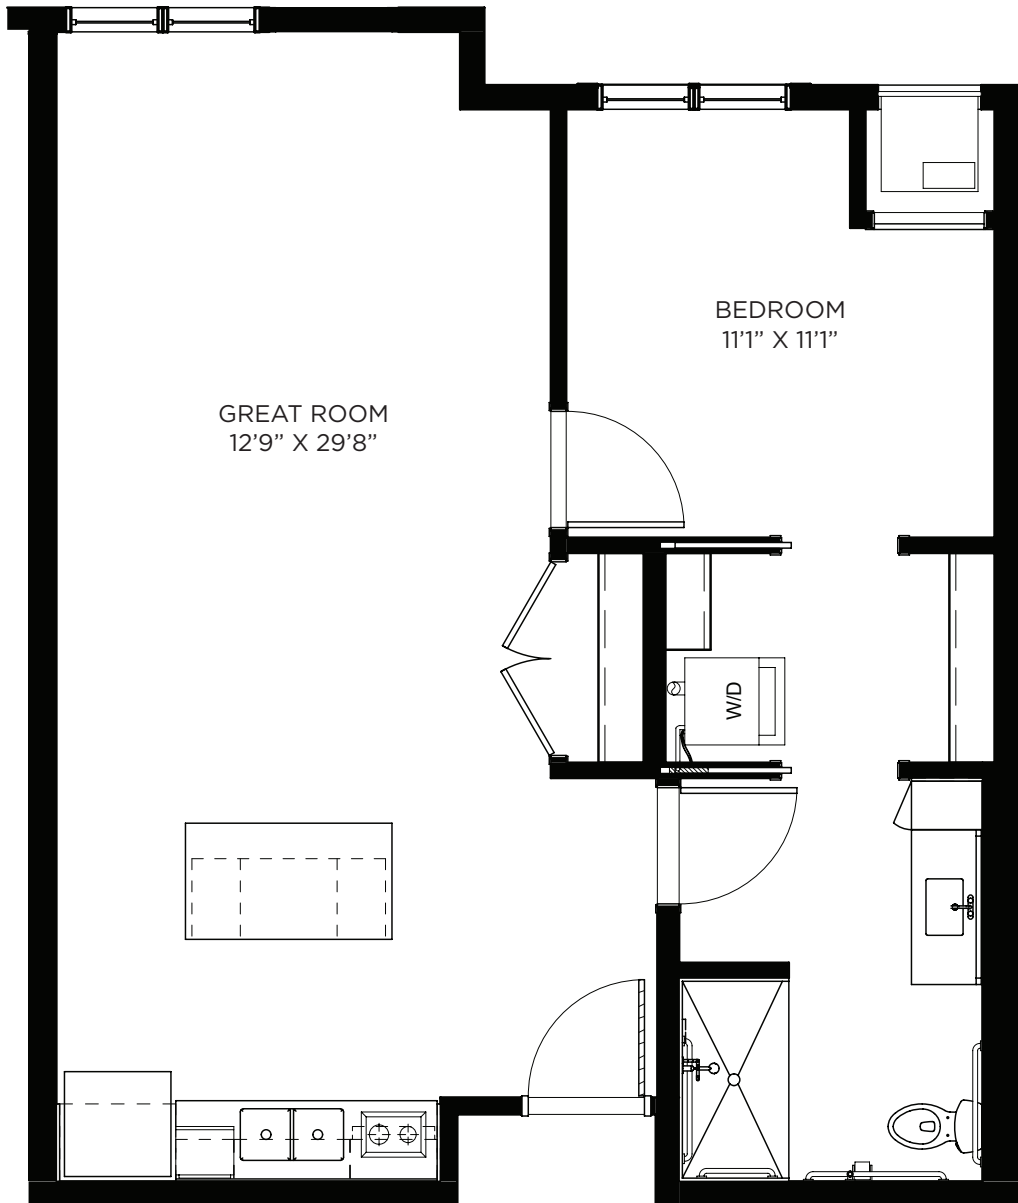

Residency numbers: 107, 206, 219, 254, 306, 336, 354, 406, 418, 454

Floor plans are for general reference only and are not to scale.

SAGEWYNNSM

ON LAKE LORRAINE

One Bedroom - 688 sq ft

Residency numbers: 281, 318

Floor plans are for general reference only and are not to scale.

SAGEWYNNSM

ON LAKE LORRAINE

One Bedroom - 717 sq ft

Residency number: 411

Floor plans are for general reference only and are not to scale.

SAGEWYNNSM