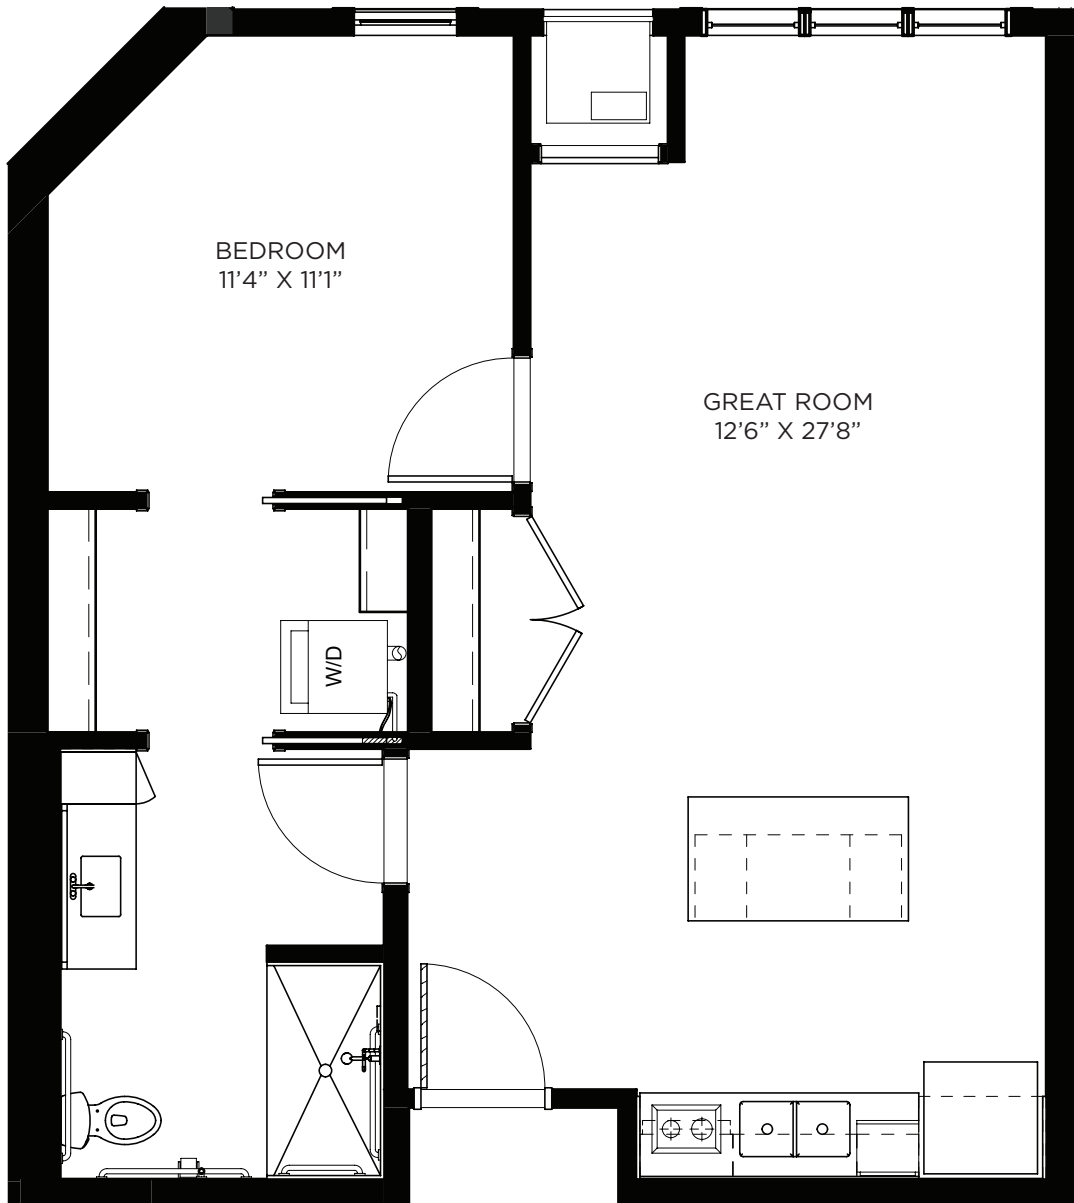

SAGEWYNN^{SM}

ON LAKE LORRAINE

One Bedroom - 688 sq ft

Residency numbers: 281, 318

Floor plans are for general reference only and are not to scale.