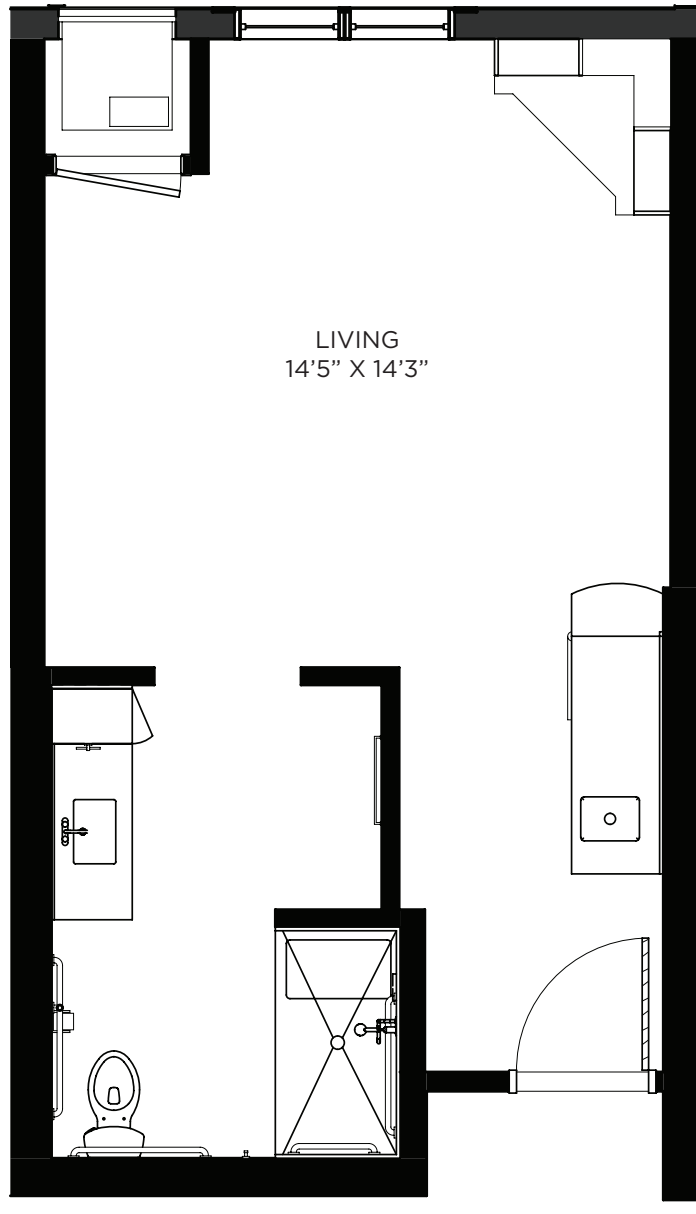

SAGEWYNNSM

ON LAKE LORRAINE

Studio - Memory Care - 355 sq ft

Residency numbers: 17, 18

Floor plans are for general reference only and are not to scale.

SAGEWYNNSM
ON LAKE LORRAINE

Studio - Memory Care - 367-379 sq ft

Residency numbers: 2, 3, 5, 6, 8, 9, 12, 14, 20, 21, 25, 26, 27, 28

Floor plans are for general reference only and are not to scale.

SAGEWYNNSM

ON LAKE LORRAINE

Studio - Memory Care - 372 sq ft

Residency numbers: 22, 23

Floor plans are for general reference only and are not to scale.

SAGEWYNNSM
ON LAKE LORRAINE

Studio - Memory Care - 378 sq ft

Residency number: 15

Floor plans are for general reference only and are not to scale.