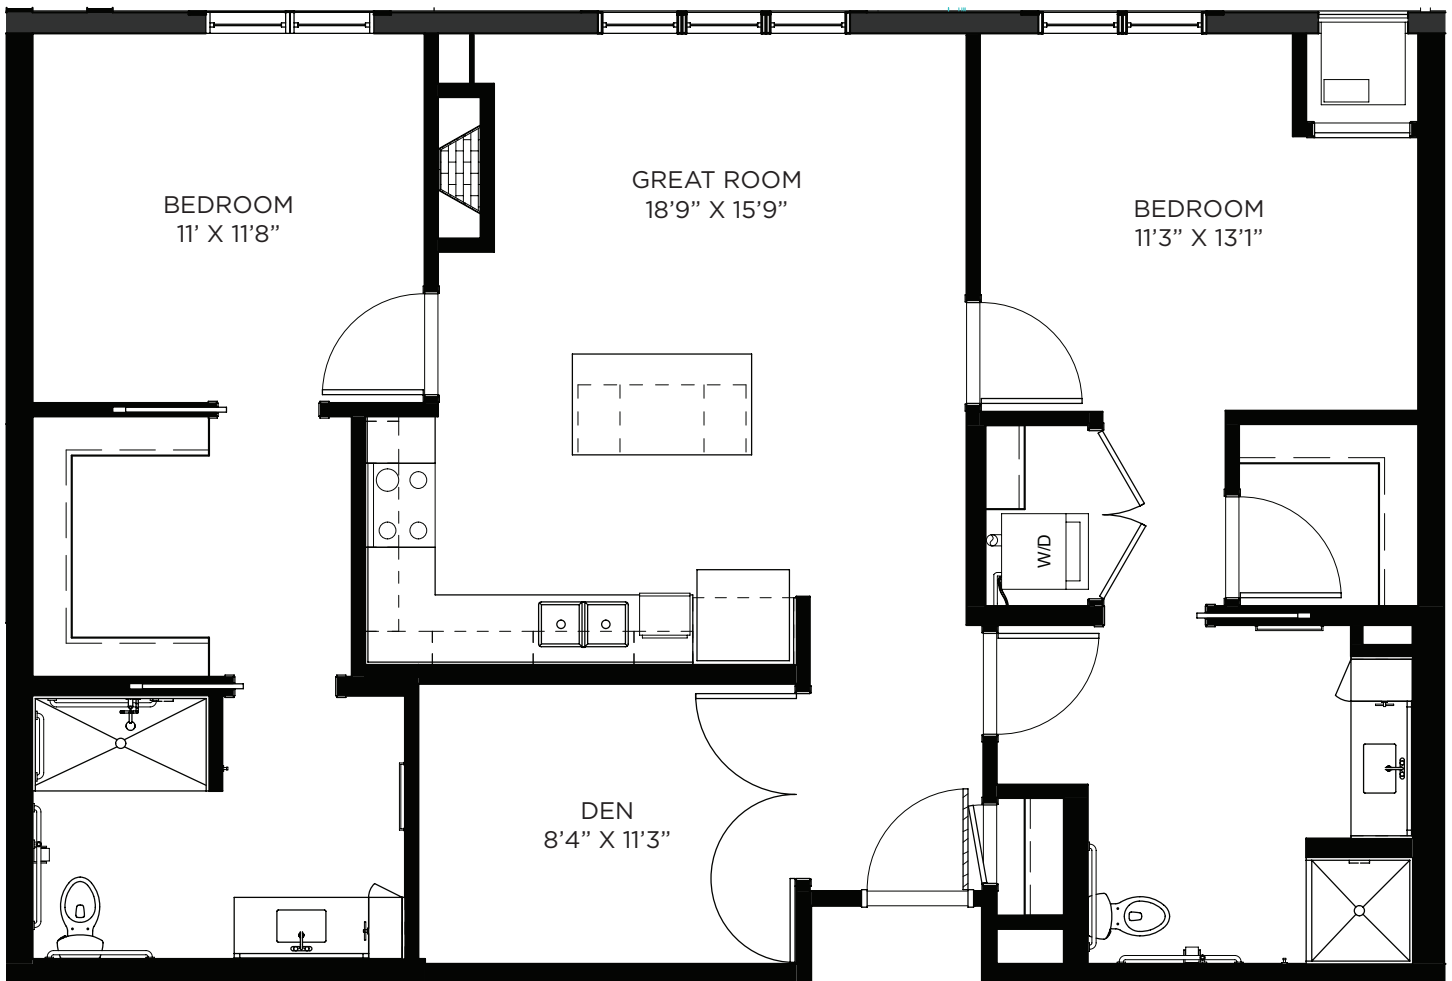

SAGEWYNNSM
ON LAKE LORRAINE

Two Bedroom / Den - 1168 sq ft

Residency numbers: 303, 403

Floor plans are for general reference only and are not to scale.

SAGEWYNNSM

ON LAKE LORRAINE

Two Bedroom / Den - 1175 sq ft