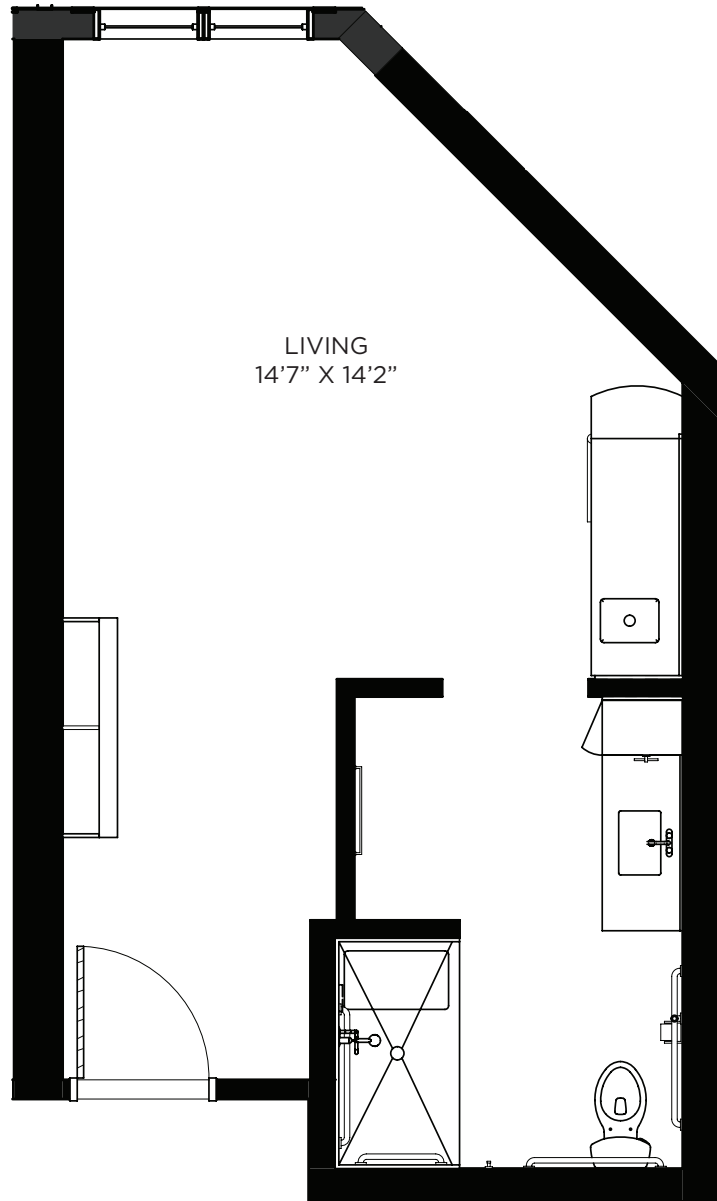

SAGEWYNNSM

ON LAKE LORRAINE

Studio - Memory Care - 345 sq ft

Residency numbers: 16, 19

Floor plans are for general reference only and are not to scale.

SAGEWYNNSM
ON LAKE LORRAINE

Studio - Memory Care - 346 sq ft

Residency number: 30

Floor plans are for general reference only and are not to scale.

SAGEWYNNSM
ON LAKE LORRAINE

Studio - Memory Care - 355 sq ft

Residency number: 1

Floor plans are for general reference only and are not to scale.

SAGEWYNNSM

ON LAKE LORRAINE

Studio - Memory Care - 355 sq ft

Residency numbers: 17, 18

Floor plans are for general reference only and are not to scale.

SAGEWYNNSM
ON LAKE LORRAINE

Studio - Memory Care - 367-379 sq ft