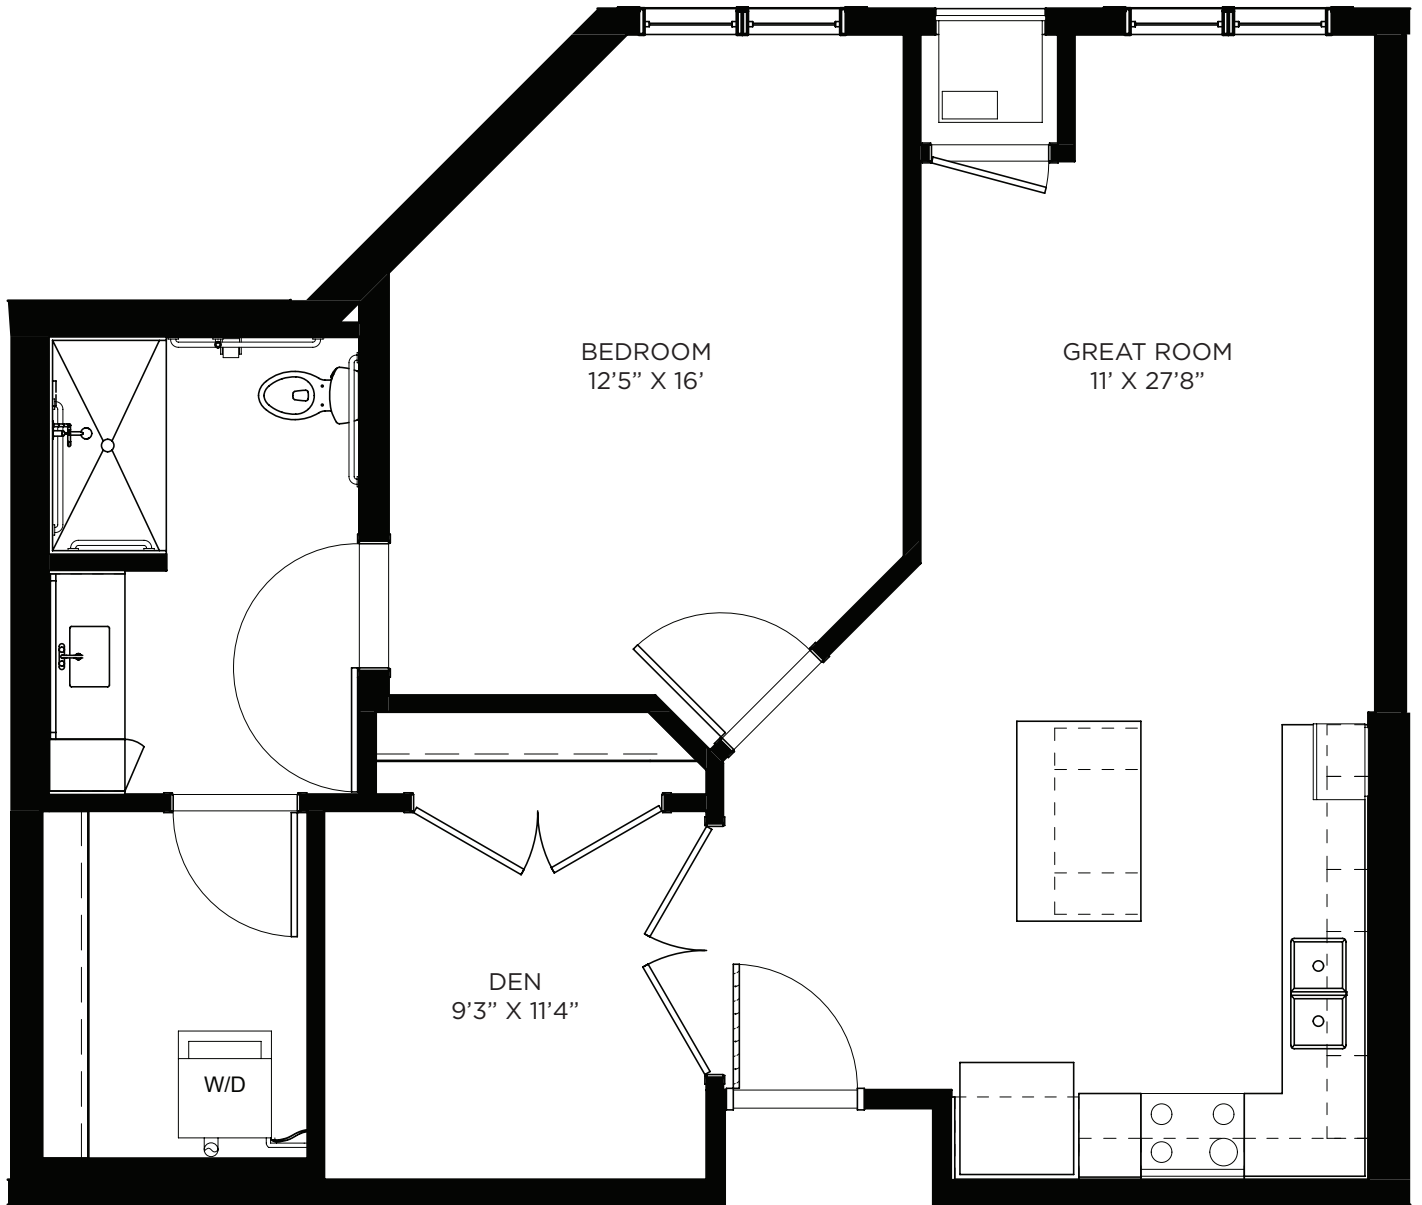

SAGEWYNN^{SM}
ON LAKE LORRAINE

One Bedroom / Den - 842 sq ft

Residency numbers: 349, 449

Floor plans are for general reference only and are not to scale.