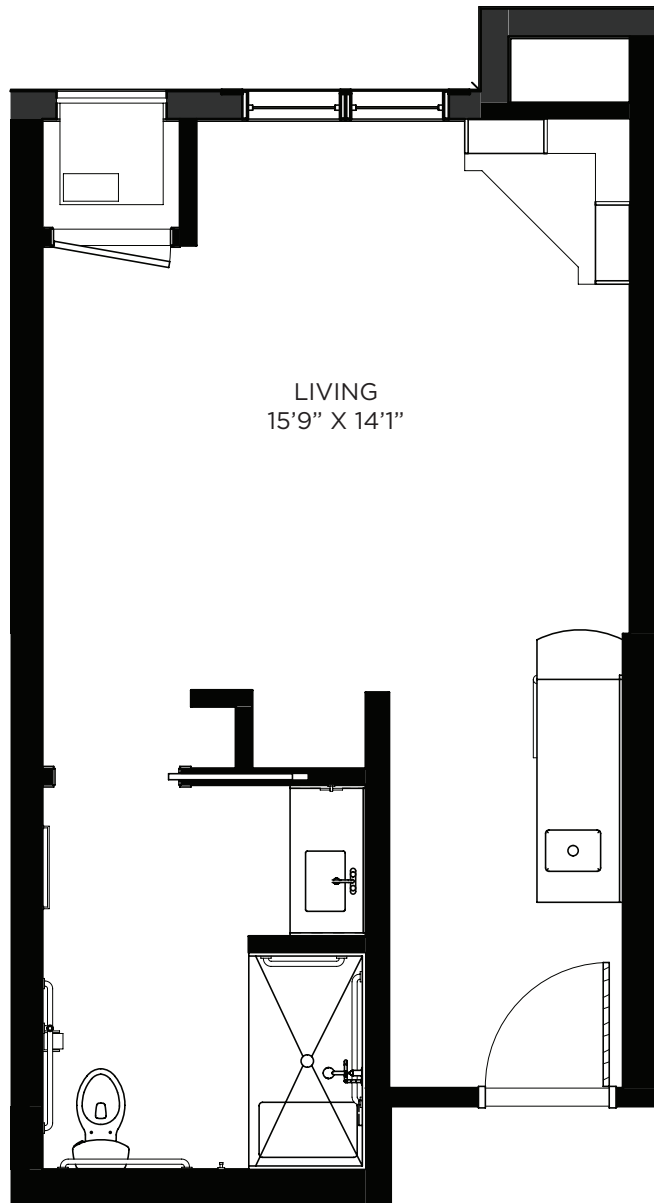

Residency number: 30

Floor plans are for general reference only and are not to scale.

SAGEWYNNSM
ON LAKE LORRAINE

Studio - Memory Care - 355 sq ft

Residency number: 1

Floor plans are for general reference only and are not to scale.

SAGEWYNNSM

ON LAKE LORRAINE

Studio - Memory Care - 355 sq ft

Residency numbers: 17, 18

Floor plans are for general reference only and are not to scale.

SAGEWYNNSM
ON LAKE LORRAINE

Studio - Memory Care - 367-379 sq ft

Residency numbers: 2, 3, 5, 6, 8, 9, 12, 14, 20, 21, 25, 26, 27, 28

Floor plans are for general reference only and are not to scale.

SAGEWYNNSM

ON LAKE LORRAINE

Studio - Memory Care - 372 sq ft

Residency numbers: 22, 23

Floor plans are for general reference only and are not to scale.

SAGEWYNNSM
ON LAKE LORRAINE

Studio - Memory Care - 378 sq ft

Residency number: 15

Floor plans are for general reference only and are not to scale.