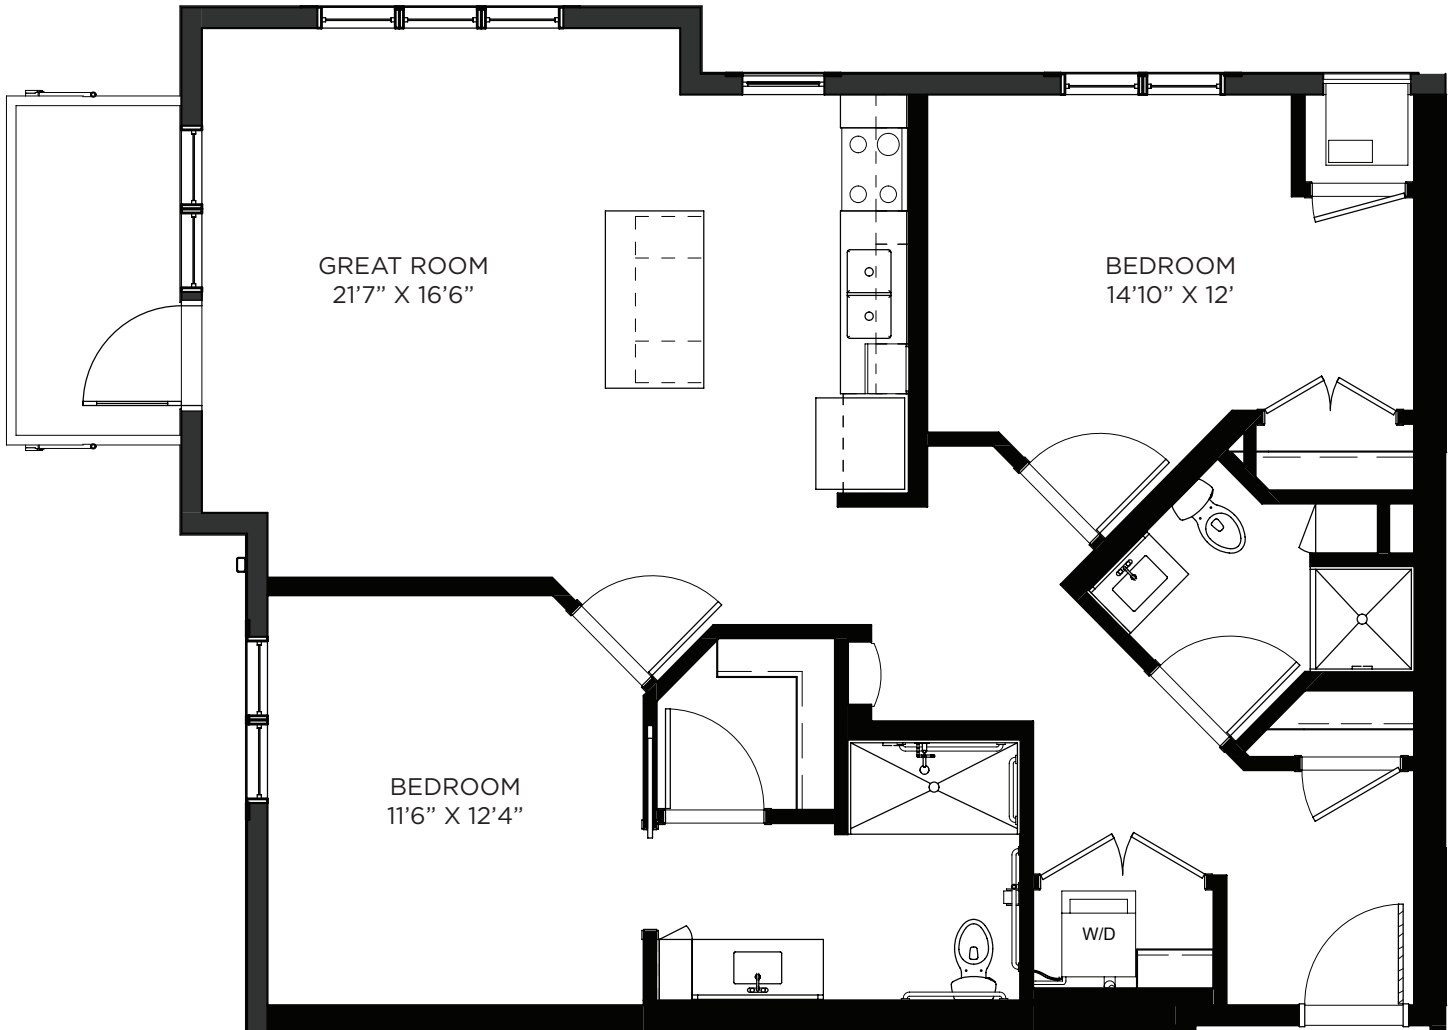

SAGEWYNNSM

ON LAKE LORRAINE

Two Bedroom / Balcony - 1065 sq ft

Residency numbers: 215, 315

Floor plans are for general reference only and are not to scale.

SAGEWYNNSM

ON LAKE LORRAINE

Two Bedroom / Balcony - 1066 sq ft