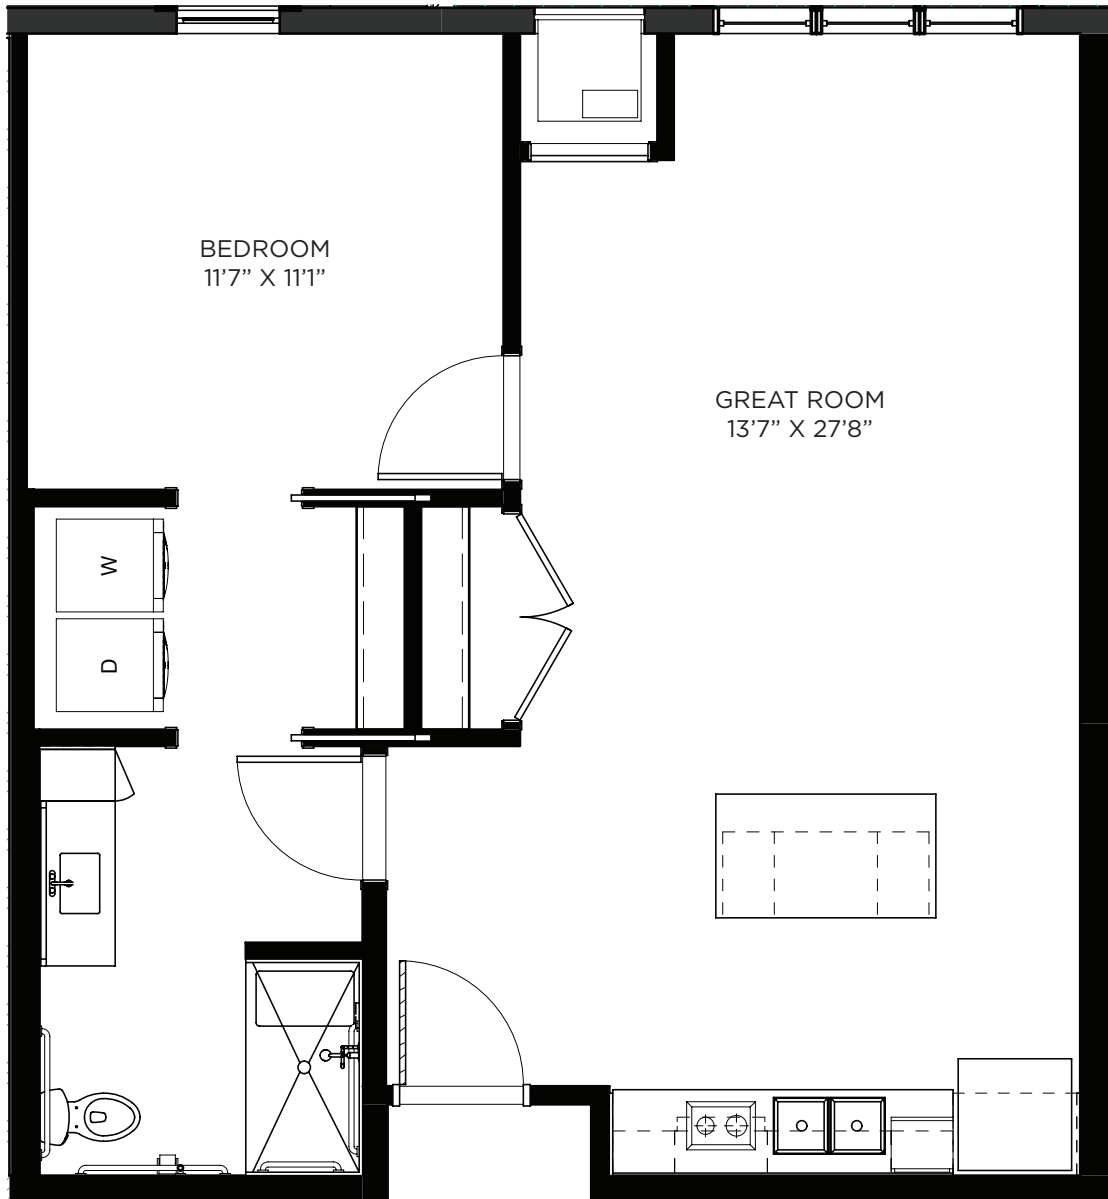

ON LAKE LORRAINE

One Bedroom - 725 sq ft

Residency numbers: 348, 448

Floor plans are for general reference only and are not to scale.

SAGEWYNNSM

ON LAKE LORRAINE

One Bedroom - 725 sq ft

Residency number: 423A

Floor plans are for general reference only and are not to scale.

SAGEWYNNSM

ON LAKE LORRAINE

One Bedroom - 728 sq ft

Residency numbers: 338, 339

Floor plans are for general reference only and are not to scale.