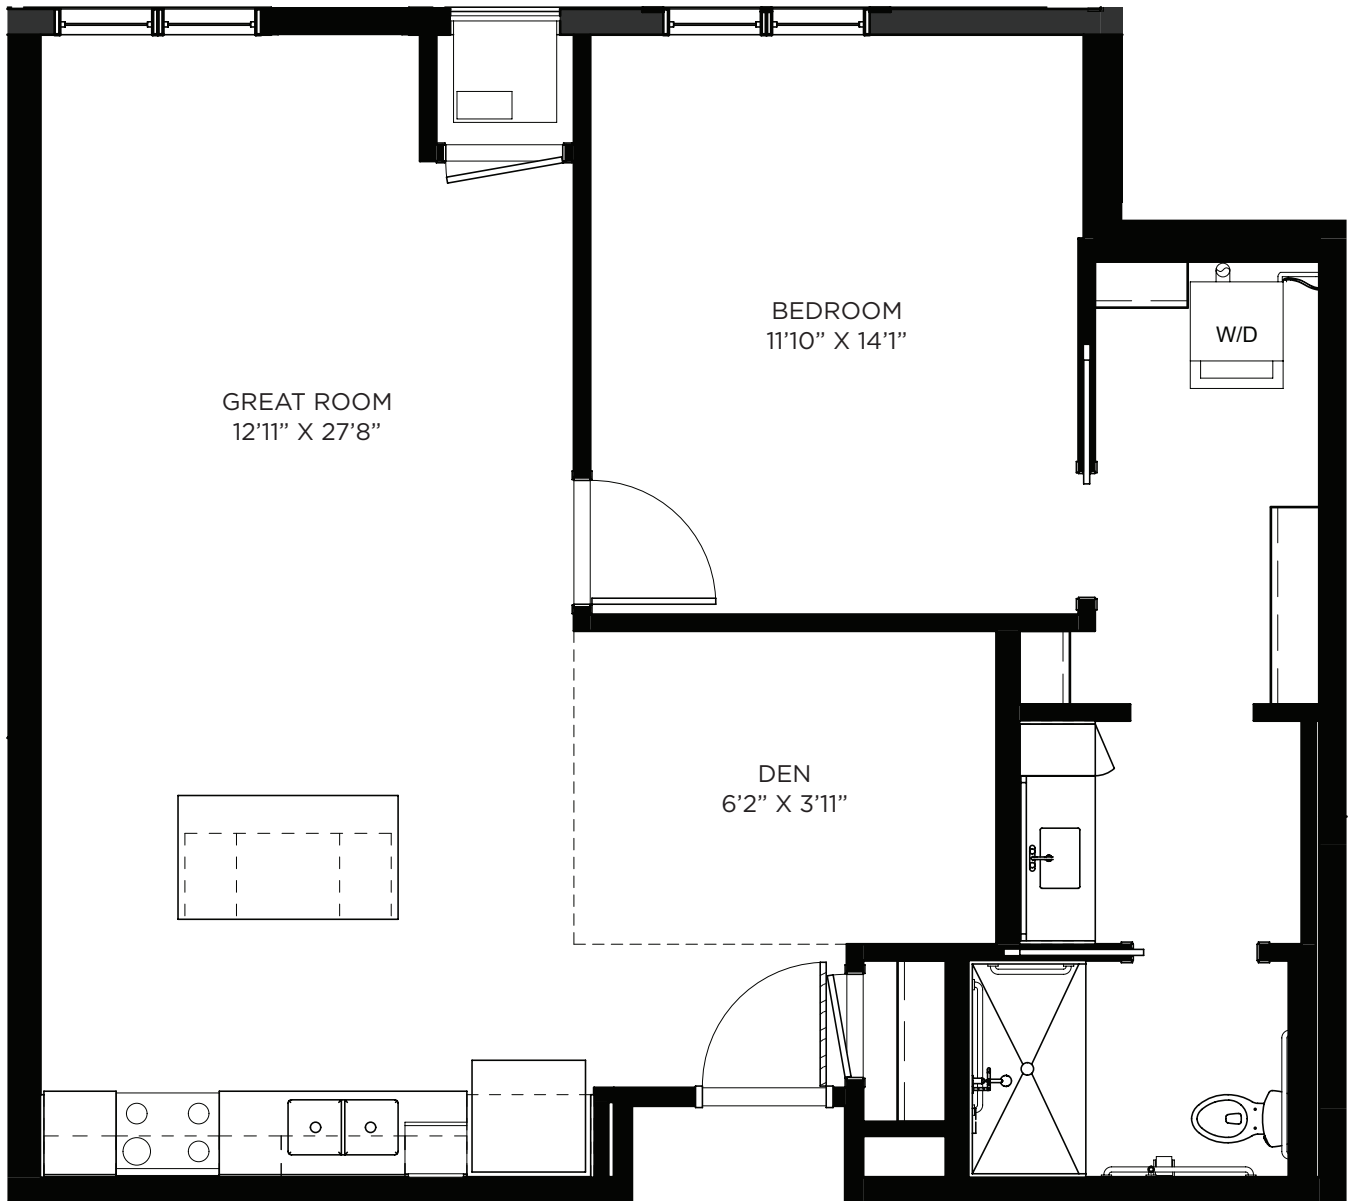

Residency number: 317

Floor plans are for general reference only and are not to scale.

SAGEWYNNSM
ON LAKE LORRAINE

One Bedroom / Den - 854 sq ft

Residency number: 334

Floor plans are for general reference only and are not to scale.

SAGEWYNNSM

ON LAKE LORRAINE

One Bedroom / Den - 857 sq ft

Residency number: 205

Floor plans are for general reference only and are not to scale.

SAGEWYNNSM

ON LAKE LORRAINE

One Bedroom / Den- 880 sq ft