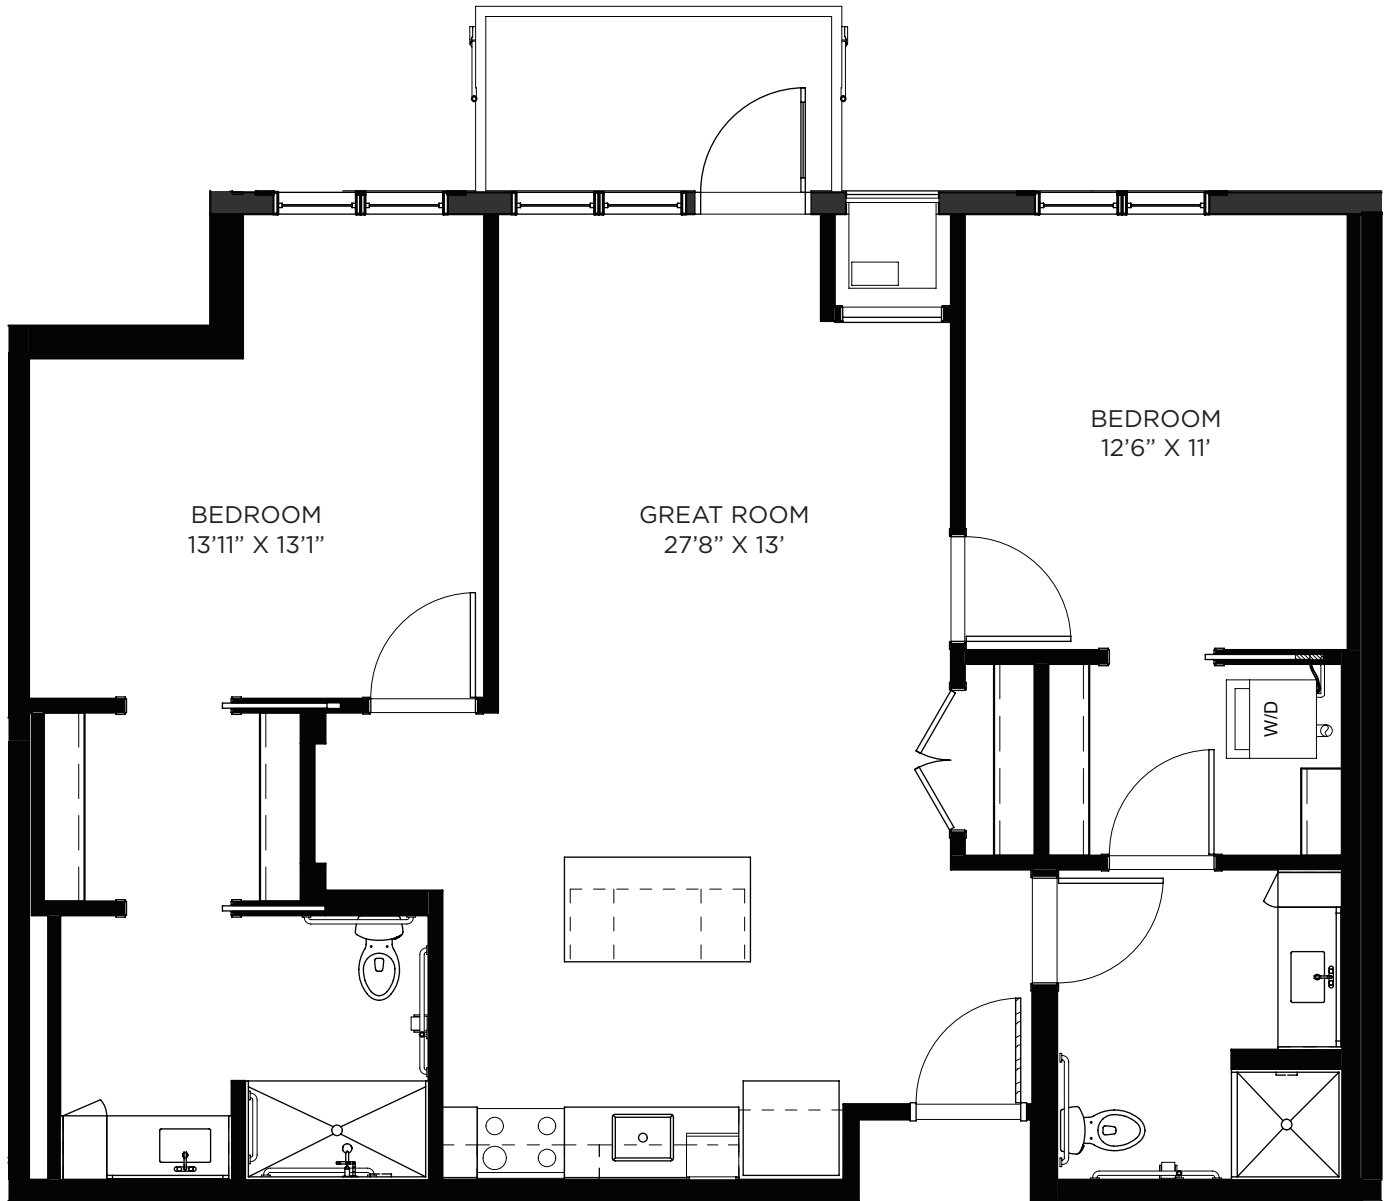

SAGEWYNNSM

ON LAKE LORRAINE

Two Bedroom / Balcony - 1029 sq ft

Residency number: 222A

Floor plans are for general reference only and are not to scale.

SAGEWYNNSM
ON LAKE LORRAINE

Two Bedroom / Balcony - 1046 sq ft