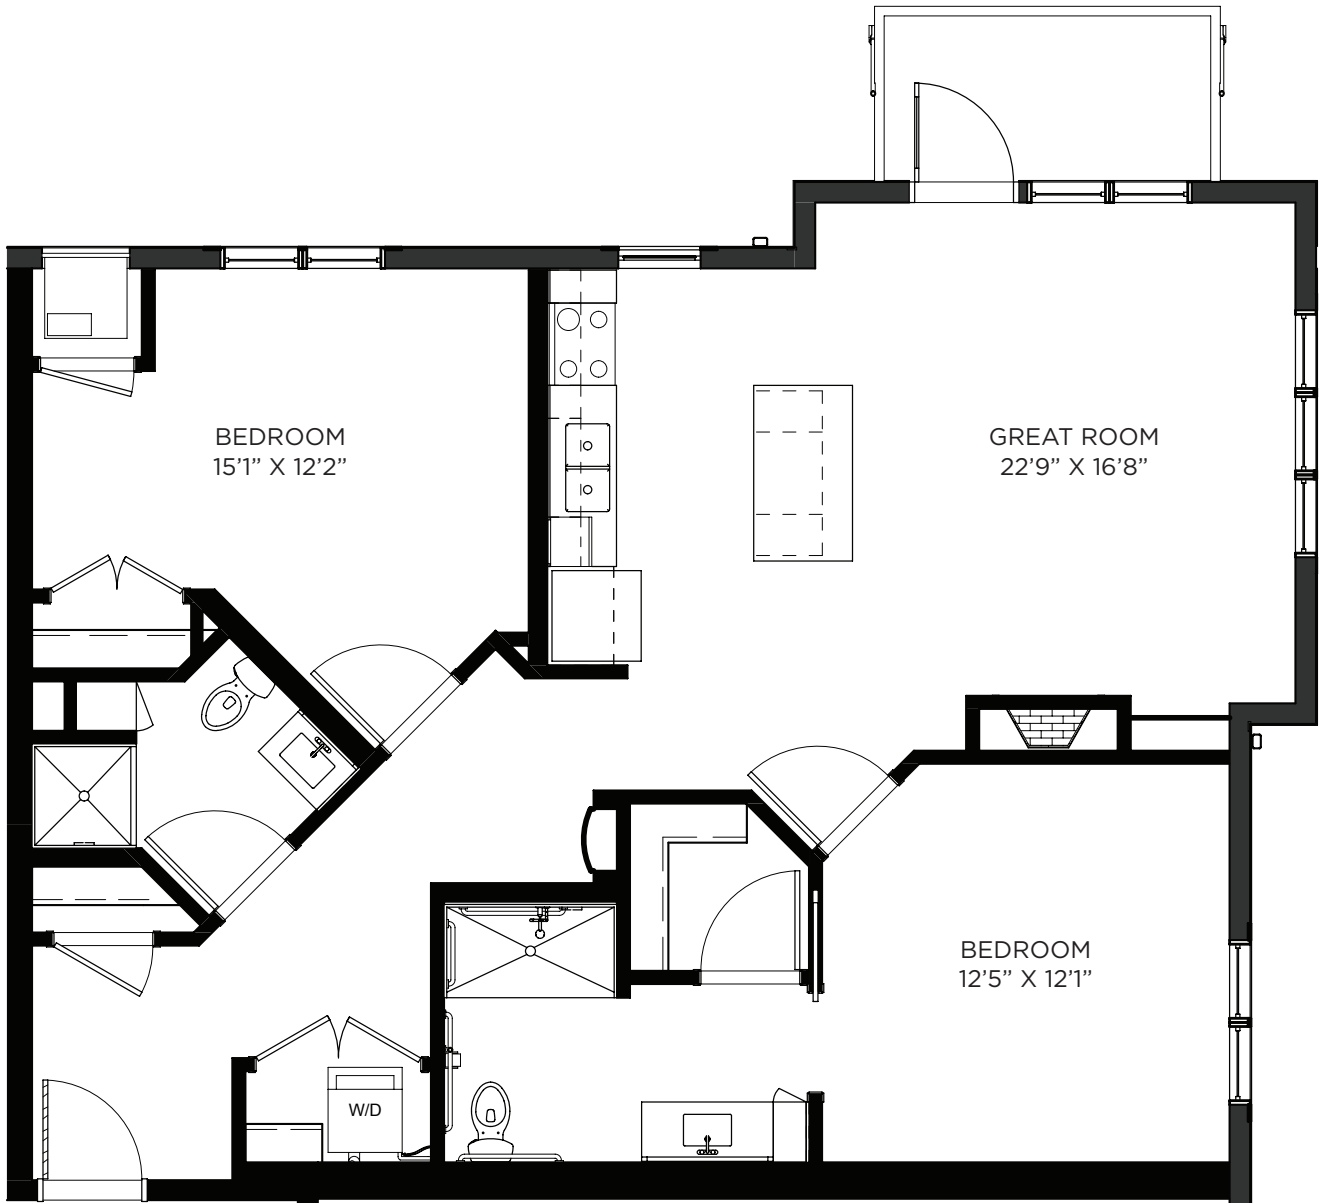

SAGEWYNN^{SM}

ON LAKE LORRAINE

Two Bedroom / Balcony - 1099 sq ft

Residency number: 412

Floor plans are for general reference only and are not to scale.