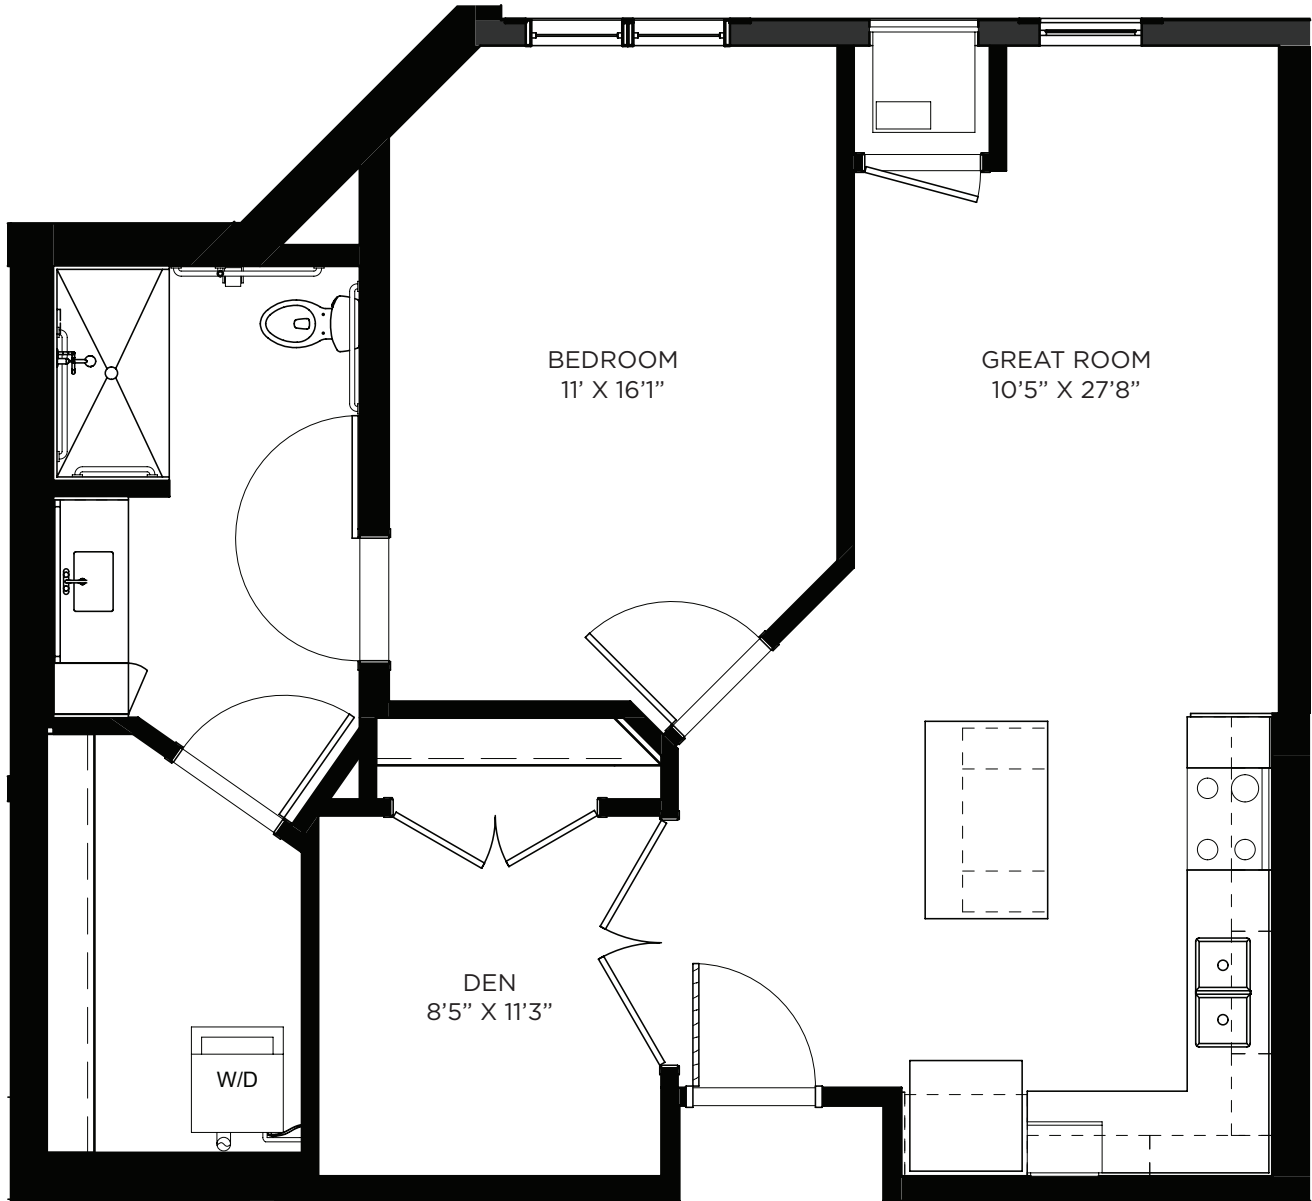

SAGEWYNNSM

ON LAKE LORRAINE

One Bedroom / Balcony - 847 sq ft

Residency number: 250

Floor plans are for general reference only and are not to scale.

SAGEWYNNSM

ON LAKE LORRAINE

One Bedroom / Den - 823 sq ft