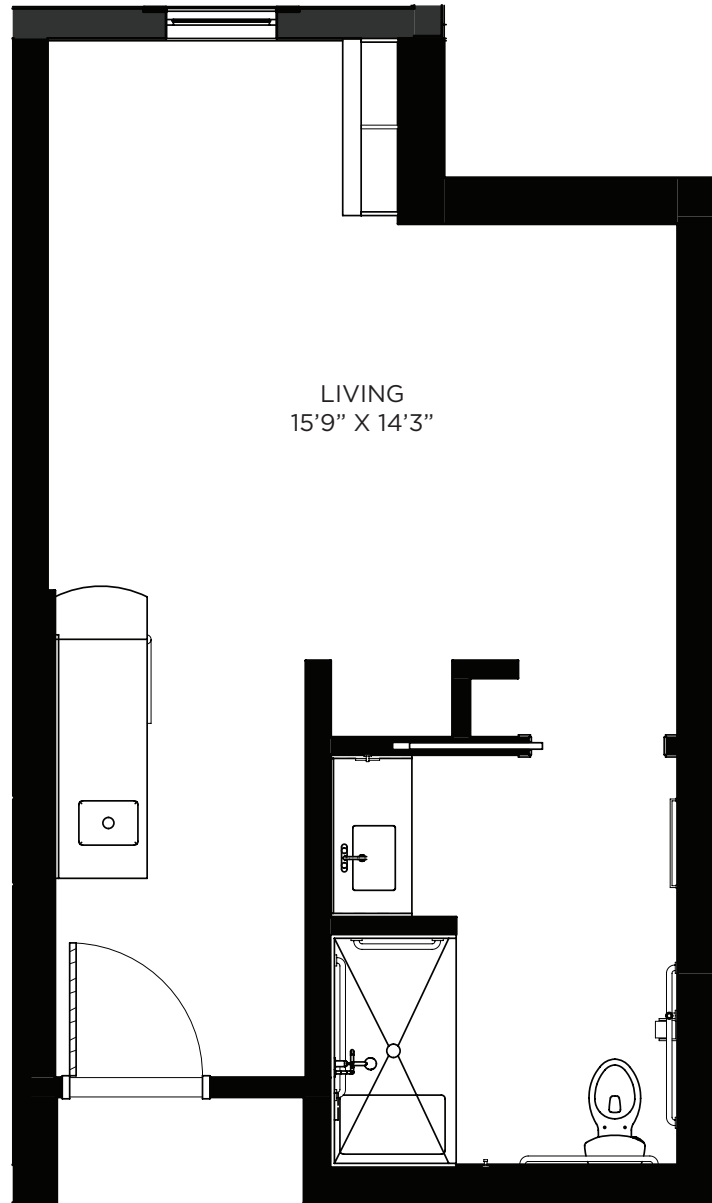

SAGEWYNNSM

ON LAKE LORRAINE

Studio - Memory Care - 345 sq ft

Residency numbers: 16, 19

Floor plans are for general reference only and are not to scale.

SAGEWYNNSM
ON LAKE LORRAINE

Studio - Memory Care - 346 sq ft

Residency number: 30

Floor plans are for general reference only and are not to scale.

SAGEWYNNSM

ON LAKE LORRAINE

Studio - Memory Care - 355 sq ft

Residency number: 1

Floor plans are for general reference only and are not to scale.

SAGEWYNNSM

ON LAKE LORRAINE

Studio - Memory Care - 355 sq ft

Residency numbers: 17, 18

Floor plans are for general reference only and are not to scale.

SAGEWYNNSM
ON LAKE LORRAINE

Studio - Memory Care - 367-379 sq ft

Floor plans are for general reference only and are not to scale.

SAGEWYNNSM
ON LAKE LORRAINE

Studio - Memory Care - 378 sq ft

Residency number: 15

Floor plans are for general reference only and are not to scale.