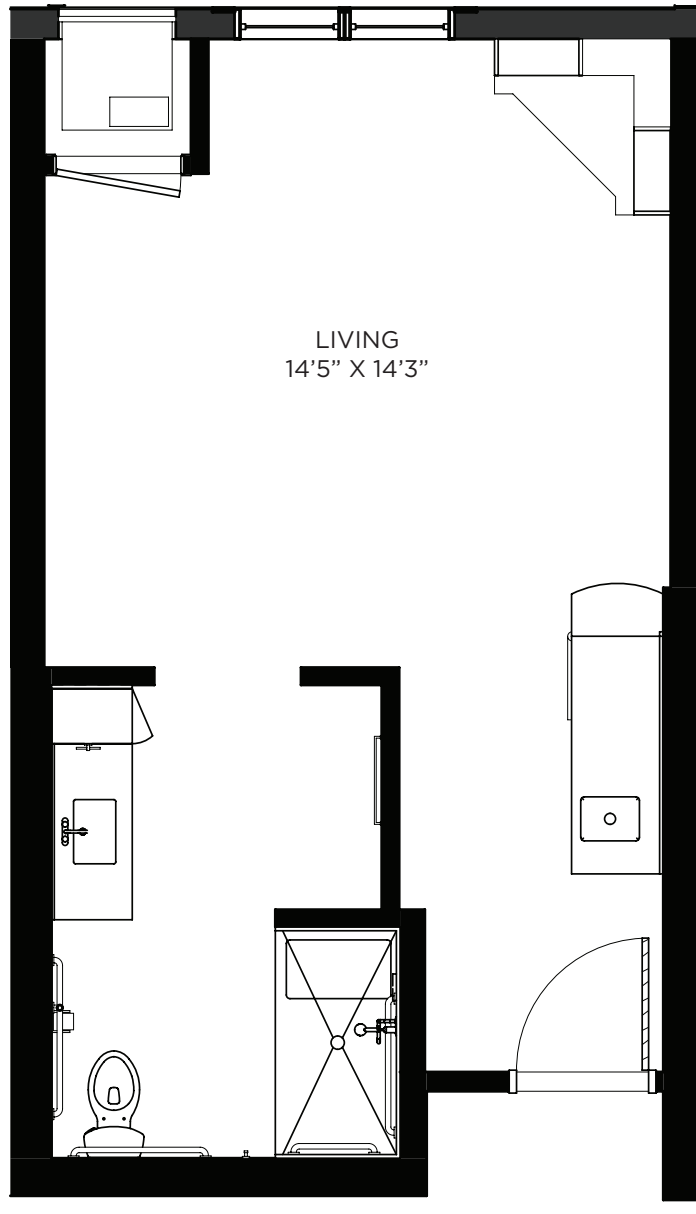

SAGEWYNNSM

ON LAKE LORRAINE

Studio - Memory Care - 355 sq ft

Residency numbers: 17, 18

Floor plans are for general reference only and are not to scale.

SAGEWYNNSM
ON LAKE LORRAINE

Studio - Memory Care - 367-379 sq ft

Residency numbers: 2, 3, 5, 6, 8, 9, 12, 14, 20, 21, 25, 26, 27, 28

Floor plans are for general reference only and are not to scale.

SAGEWYNNSM

ON LAKE LORRAINE

Studio - Memory Care - 372 sq ft

Residency numbers: 22, 23

Floor plans are for general reference only and are not to scale.

SAGEWYNNSM
ON LAKE LORRAINE

Studio - Memory Care - 378 sq ft

Residency number: 15

Floor plans are for general reference only and are not to scale.

SAGEWYNNSM

ON LAKE LORRAINE

Studio - Memory Care - 378 sq ft

Residency number: 29

Floor plans are for general reference only and are not to scale.

SAGEWYNNSM
ON LAKE LORRAINE

Studio - Memory Care - 397 sq ft