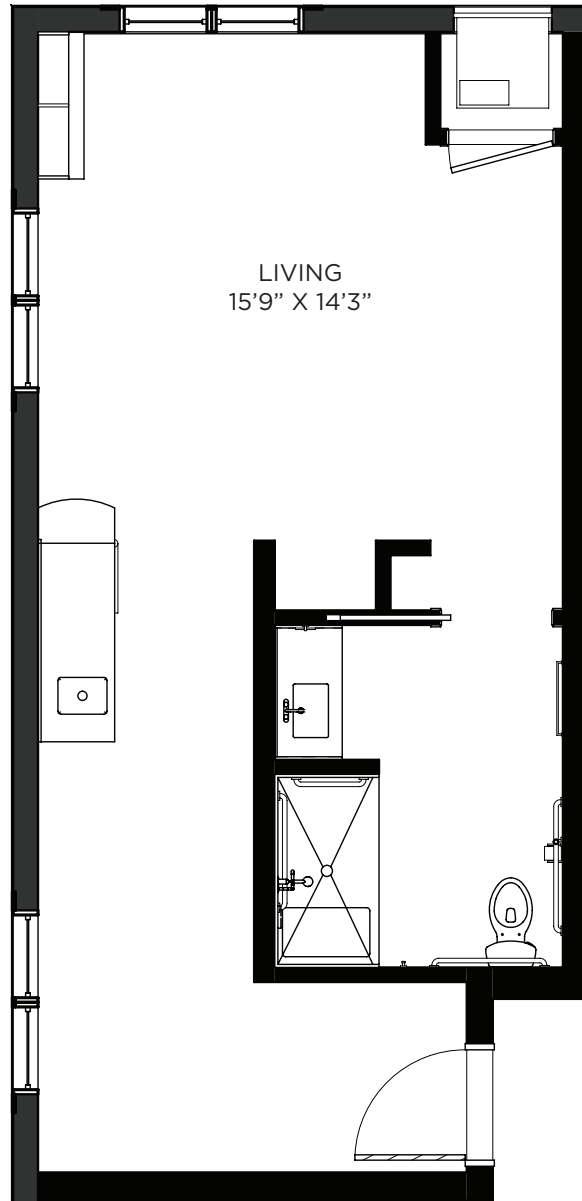

SAGEWYNNSM

ON LAKE LORRAINE

Studio - Memory Care - 378 sq ft

Residency number: 29

Floor plans are for general reference only and are not to scale.

SAGEWYNNSM
ON LAKE LORRAINE

Studio - Memory Care - 397 sq ft

Residency number: 7

Floor plans are for general reference only and are not to scale.

SAGEWYNNSM
ON LAKE LORRAINE

Studio - Memory Care - 397 sq ft

Residency numbers: 13, 24

Floor plans are for general reference only and are not to scale.

SAGEWYNNSM
ON LAKE LORRAINE

Studio - Memory Care - 401 sq ft

Residency number: 4

Floor plans are for general reference only and are not to scale.

SAGEWYNNSM
ON LAKE LORRAINE

Studio - Memory Care - 461 sq ft

Residency number: 10

Floor plans are for general reference only and are not to scale.

SAGEWYNNSM

ON LAKE LORRAINE

One Bedroom - Memory Care - 697 sq ft

Residency number: 11

Floor plans are for general reference only and are not to scale.