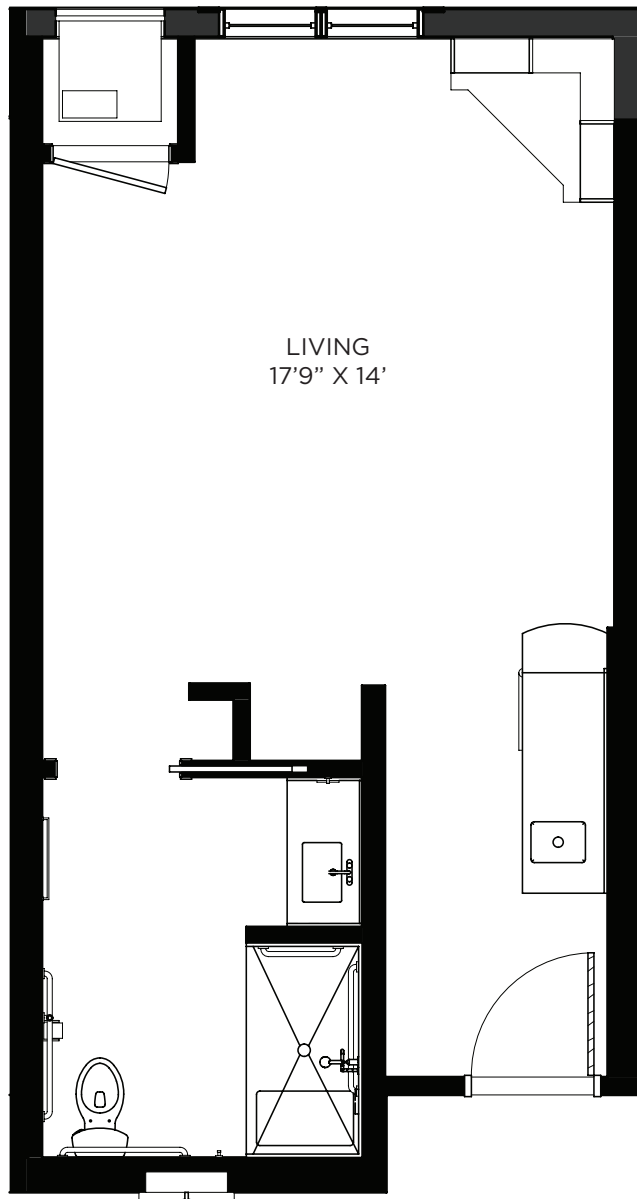

Floor plans are for general reference only and are not to scale.

SAGEWYNNSM
ON LAKE LORRAINE

Studio - Memory Care - 378 sq ft

Residency number: 15

Floor plans are for general reference only and are not to scale.

SAGEWYNNSM

ON LAKE LORRAINE

Studio - Memory Care - 378 sq ft

Residency number: 29

Floor plans are for general reference only and are not to scale.

SAGEWYNNSM
ON LAKE LORRAINE

Studio - Memory Care - 397 sq ft

Residency number: 7

Floor plans are for general reference only and are not to scale.

SAGEWYNNSM
ON LAKE LORRAINE

Studio - Memory Care - 397 sq ft

Residency numbers: 13, 24

Floor plans are for general reference only and are not to scale.

SAGEWYNNSM
ON LAKE LORRAINE

Studio - Memory Care - 401 sq ft

Residency number: 4

Floor plans are for general reference only and are not to scale.

SAGEWYNNSM
ON LAKE LORRAINE

Studio - Memory Care - 461 sq ft