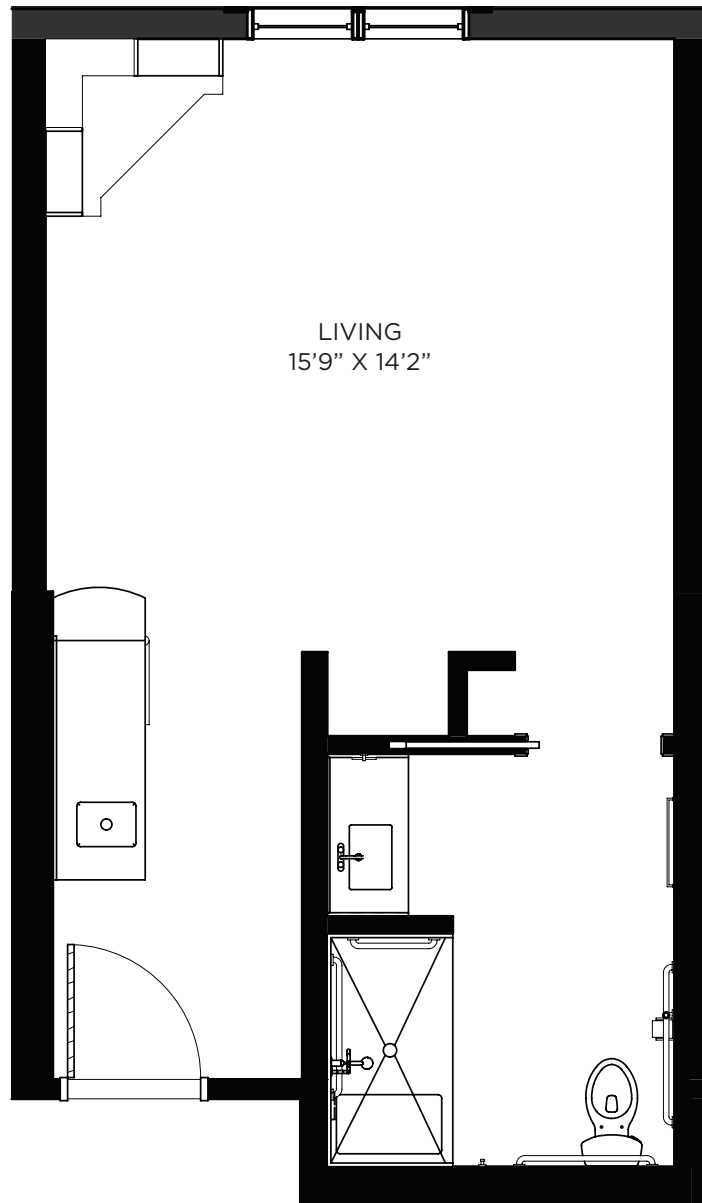

Residency numbers: 2, 3, 5, 6, 8, 9, 12, 14, 20, 21, 25, 26, 27, 28

Floor plans are for general reference only and are not to scale.

SAGEWYNNSM

ON LAKE LORRAINE

Studio - Memory Care - 372 sq ft

Residency numbers: 22, 23

Floor plans are for general reference only and are not to scale.

SAGEWYNNSM
ON LAKE LORRAINE

Studio - Memory Care - 378 sq ft

Residency number: 15

Floor plans are for general reference only and are not to scale.

SAGEWYNNSM

ON LAKE LORRAINE

Studio - Memory Care - 378 sq ft

Residency number: 29

Floor plans are for general reference only and are not to scale.

SAGEWYNNSM
ON LAKE LORRAINE

Studio - Memory Care - 397 sq ft

Residency number: 7

Floor plans are for general reference only and are not to scale.

SAGEWYNNSM
ON LAKE LORRAINE

Studio - Memory Care - 397 sq ft

Residency numbers: 13, 24

Floor plans are for general reference only and are not to scale.