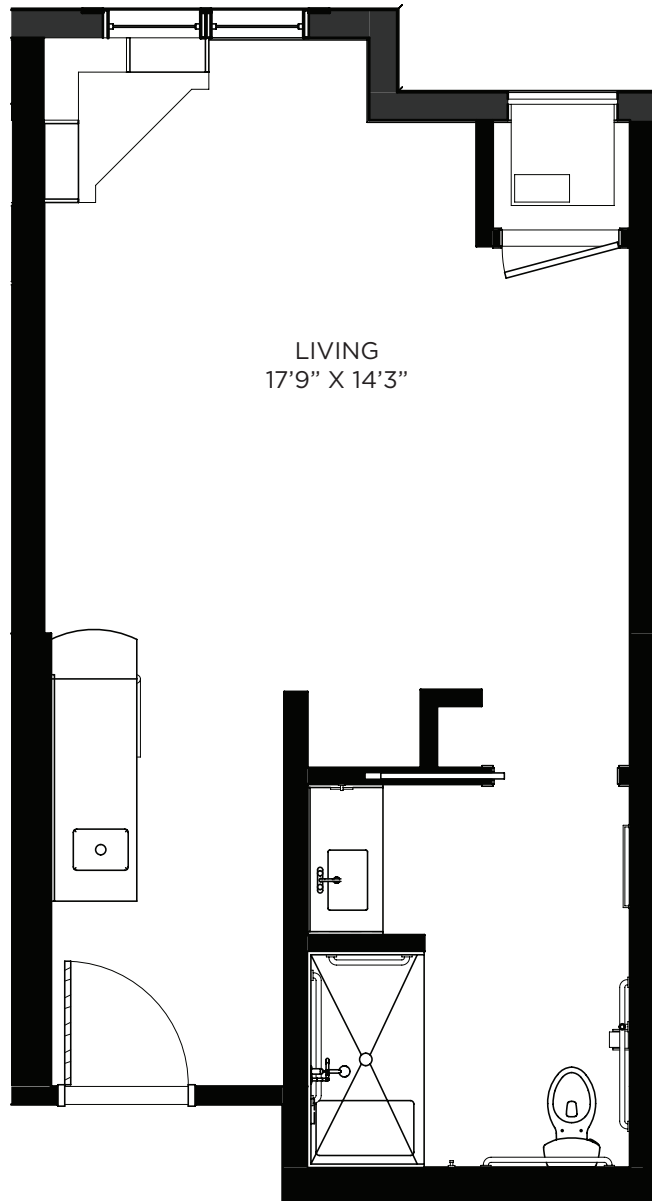

Floor plans are for general reference only and are not to scale.

SAGEWYNNSM
ON LAKE LORRAINE

Studio - Memory Care - 378 sq ft

Residency number: 15

Floor plans are for general reference only and are not to scale.

SAGEWYNNSM

ON LAKE LORRAINE

Studio - Memory Care - 378 sq ft

Residency number: 29

Floor plans are for general reference only and are not to scale.

SAGEWYNNSM
ON LAKE LORRAINE

Studio - Memory Care - 397 sq ft

Residency number: 7

Floor plans are for general reference only and are not to scale.

SAGEWYNNSM
ON LAKE LORRAINE

Studio - Memory Care - 397 sq ft

Residency numbers: 13, 24

Floor plans are for general reference only and are not to scale.

SAGEWYNNSM
ON LAKE LORRAINE

Studio - Memory Care - 401 sq ft

Residency number: 4

Floor plans are for general reference only and are not to scale.

SAGEWYNNSM
ON LAKE LORRAINE

Studio - Memory Care - 461 sq ft