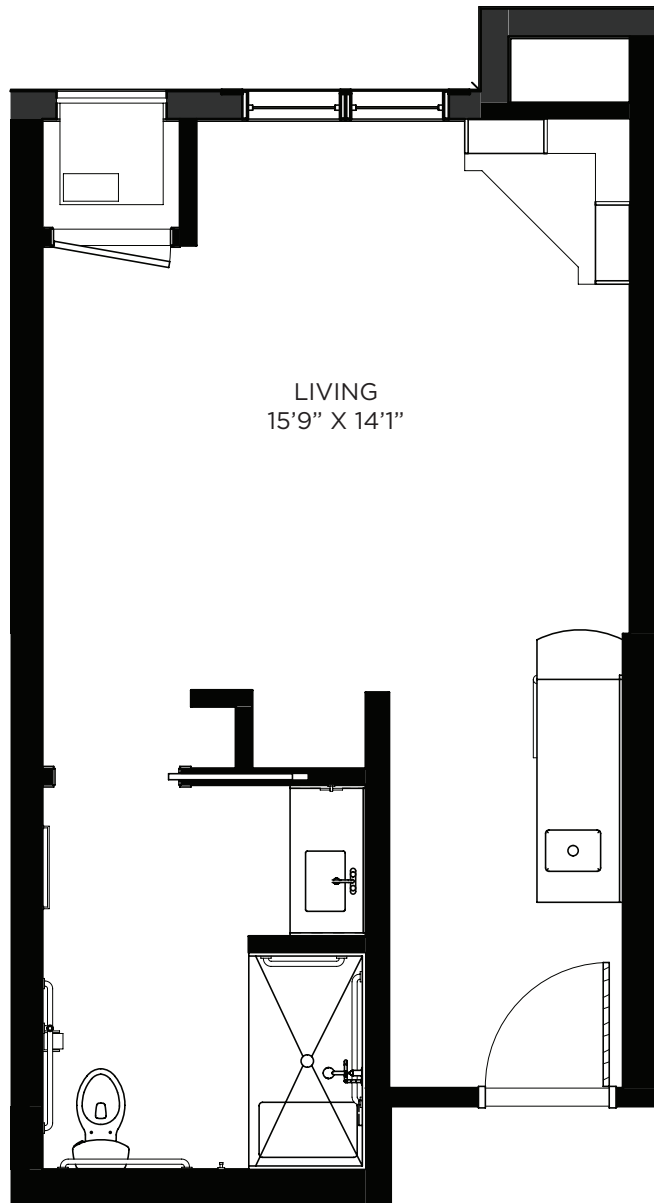

Residency number: 30

Floor plans are for general reference only and are not to scale.

SAGEWYNNSM

ON LAKE LORRAINE

Studio - Memory Care - 355 sq ft

Residency number: 1

Floor plans are for general reference only and are not to scale.

SAGEWYNNSM

ON LAKE LORRAINE

Studio - Memory Care - 355 sq ft

Residency numbers: 17, 18

Floor plans are for general reference only and are not to scale.

SAGEWYNNSM
ON LAKE LORRAINE

Studio - Memory Care - 367-379 sq ft

Residency numbers: 2, 3, 5, 6, 8, 9, 12, 14, 20, 21, 25, 26, 27, 28

Floor plans are for general reference only and are not to scale.

SAGEWYNNSM

ON LAKE LORRAINE

Studio - Memory Care - 372 sq ft

Residency numbers: 22, 23

Floor plans are for general reference only and are not to scale.

SAGEWYNNSM
ON LAKE LORRAINE

Studio - Memory Care - 378 sq ft

Residency number: 15

Floor plans are for general reference only and are not to scale.