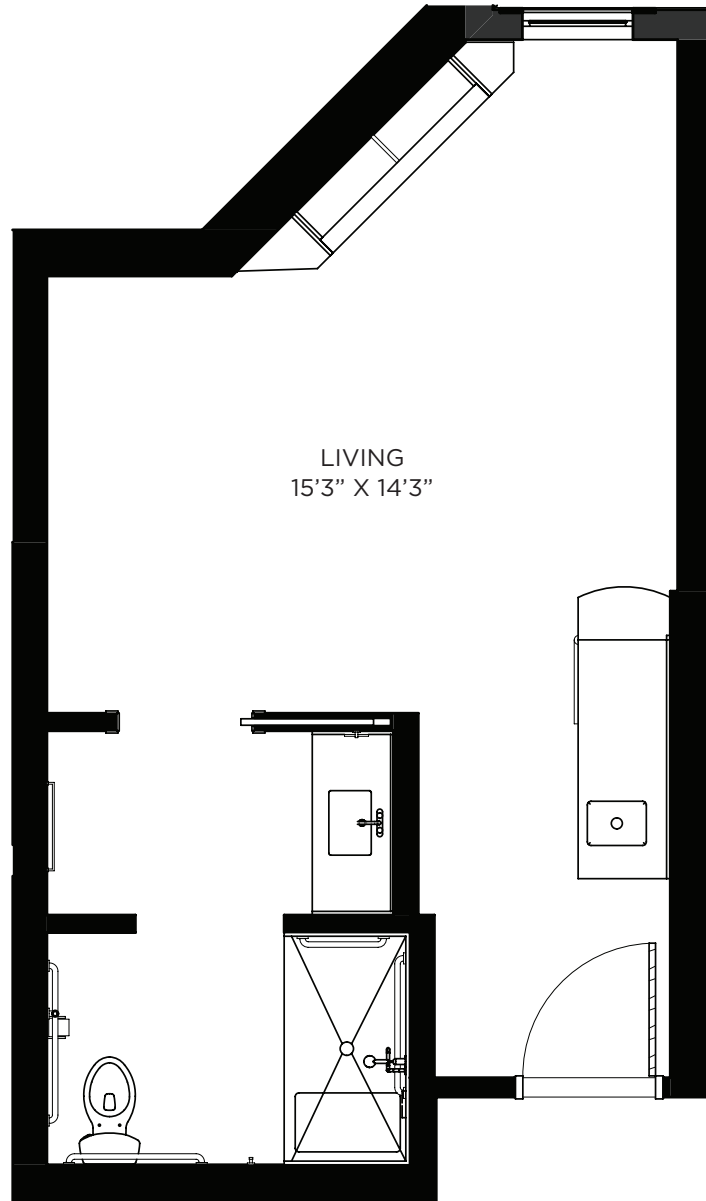

SAGEWYNNSM

ON LAKE LORRAINE

Studio - Memory Care - 345 sq ft

Residency numbers: 16, 19

Floor plans are for general reference only and are not to scale.

SAGEWYNNSM
ON LAKE LORRAINE

Studio - Memory Care - 346 sq ft

Residency number: 30

Floor plans are for general reference only and are not to scale.

SAGEWYNNSM

ON LAKE LORRAINE

Studio - Memory Care - 355 sq ft

Residency number: 1

Floor plans are for general reference only and are not to scale.

SAGEWYNNSM

ON LAKE LORRAINE

Studio - Memory Care - 355 sq ft

Residency numbers: 17, 18

Floor plans are for general reference only and are not to scale.

SAGEWYNNSM
ON LAKE LORRAINE

Studio - Memory Care - 367-379 sq ft

Floor plans are for general reference only and are not to scale.

SAGEWYNNSM
ON LAKE LORRAINE

Studio - Memory Care - 378 sq ft

Residency number: 15

Floor plans are for general reference only and are not to scale.