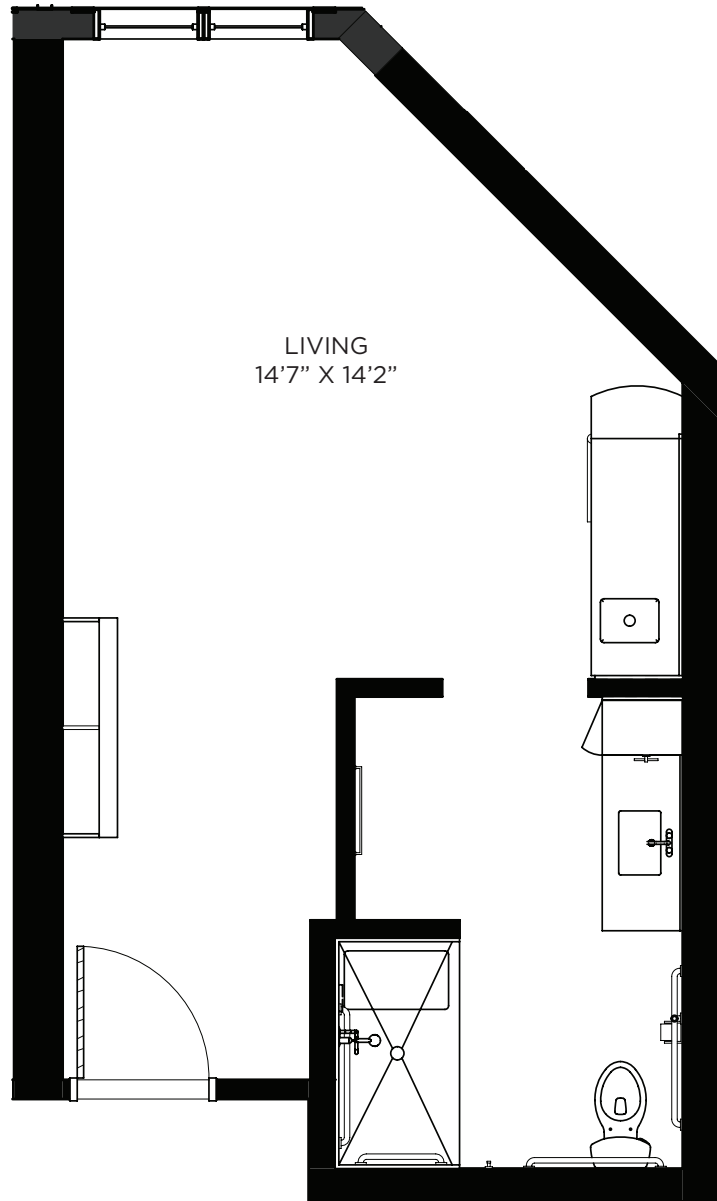

SAGEWYNNSM

ON LAKE LORRAINE

Studio - Memory Care - 345 sq ft

Residency numbers: 16, 19

Floor plans are for general reference only and are not to scale.

SAGEWYNNSM
ON LAKE LORRAINE

Studio - Memory Care - 346 sq ft

Residency number: 30

Floor plans are for general reference only and are not to scale.

SAGEWYNNSM

ON LAKE LORRAINE

Studio - Memory Care - 355 sq ft

Residency number: 1

Floor plans are for general reference only and are not to scale.

SAGEWYNNSM

ON LAKE LORRAINE

Studio - Memory Care - 355 sq ft

Residency numbers: 17, 18

Floor plans are for general reference only and are not to scale.

SAGEWYNNSM
ON LAKE LORRAINE

Studio - Memory Care - 367-379 sq ft

Residency numbers: 2, 3, 5, 6, 8, 9, 12, 14, 20, 21, 25, 26, 27, 28

Floor plans are for general reference only and are not to scale.

SAGEWYNNSM

ON LAKE LORRAINE

Studio - Memory Care - 372 sq ft

Residency numbers: 22, 23