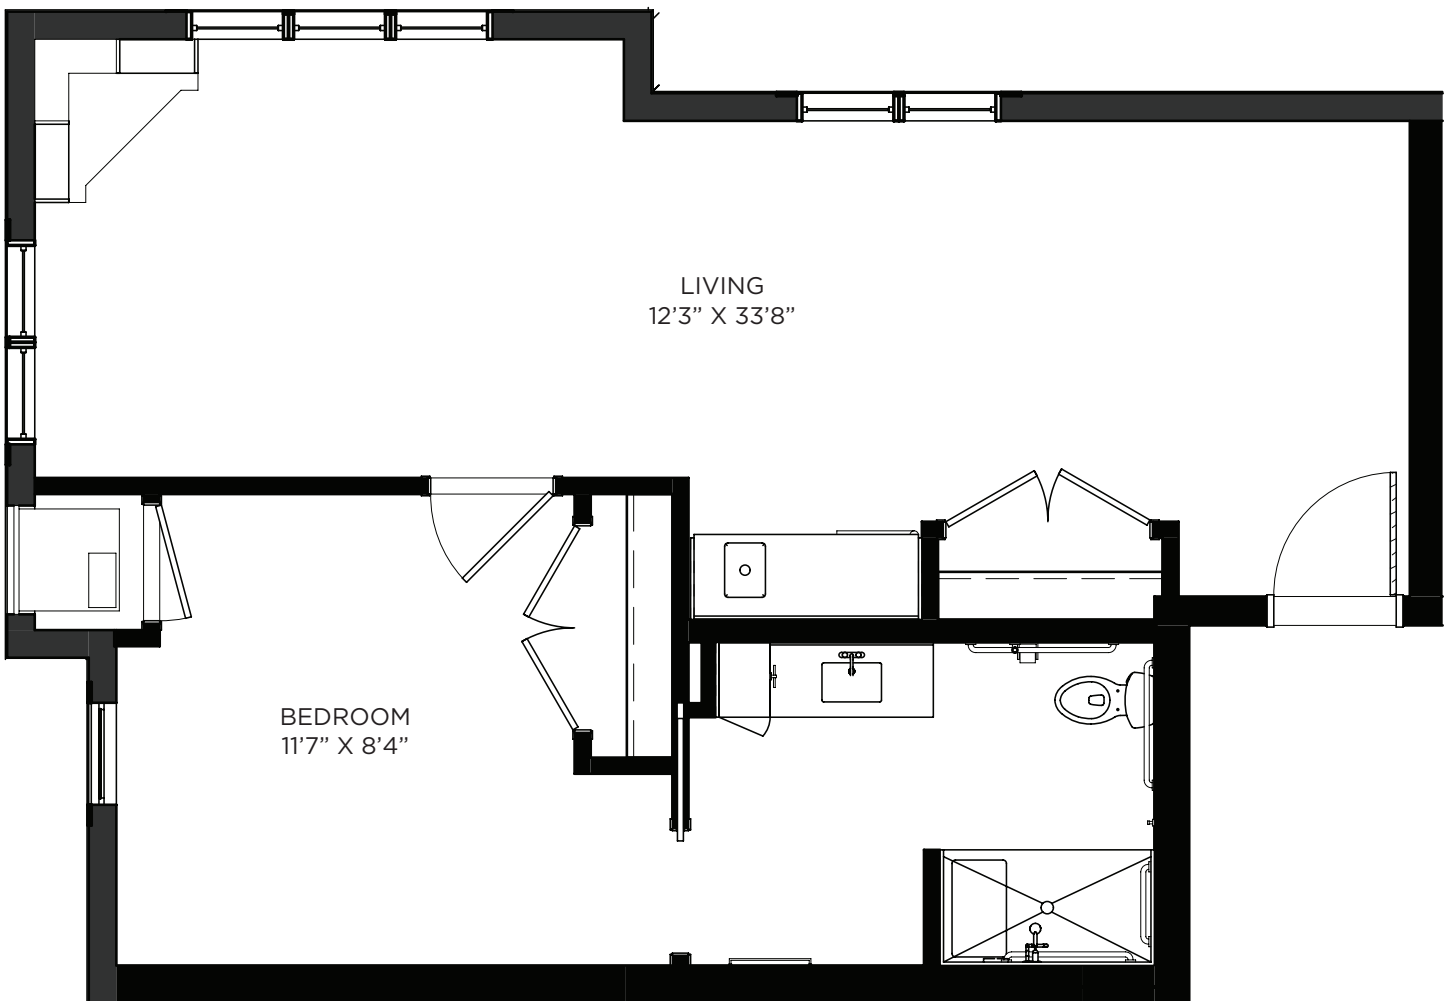

SAGEWYNNSM

ON LAKE LORRAINE

Studio - Memory Care - 378 sq ft

Residency number: 29

Floor plans are for general reference only and are not to scale.

SAGEWYNNSM
ON LAKE LORRAINE

Studio - Memory Care - 397 sq ft

Residency number: 7

Floor plans are for general reference only and are not to scale.

SAGEWYNNSM
ON LAKE LORRAINE

Studio - Memory Care - 397 sq ft

Residency numbers: 13, 24

Floor plans are for general reference only and are not to scale.

SAGEWYNNSM
ON LAKE LORRAINE

Studio - Memory Care - 401 sq ft

Residency number: 4

Floor plans are for general reference only and are not to scale.

SAGEWYNNSM
ON LAKE LORRAINE

Studio - Memory Care - 461 sq ft

Residency number: 10

Floor plans are for general reference only and are not to scale.

SAGEWYNNSM

ON LAKE LORRAINE

One Bedroom - Memory Care - 697 sq ft

Residency number: 11

Floor plans are for general reference only and are not to scale.