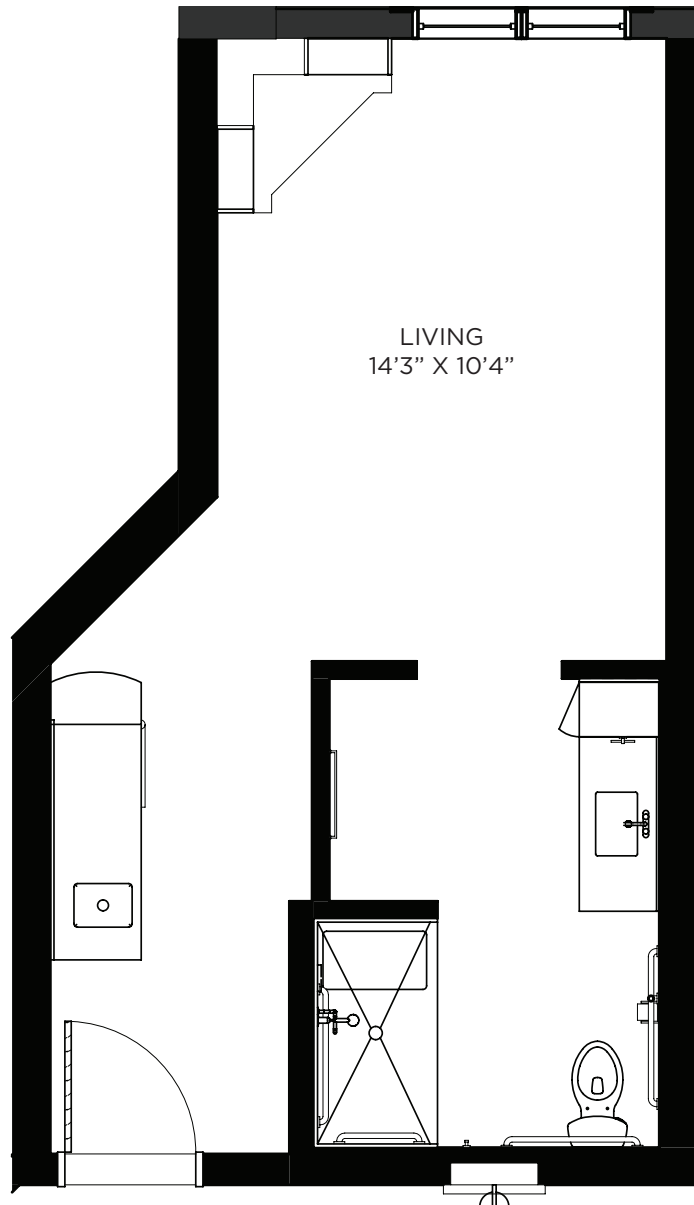

SAGEWYNNSM

ON LAKE LORRAINE

Studio - Memory Care - 345 sq ft

Residency numbers: 16, 19

Floor plans are for general reference only and are not to scale.

SAGEWYNNSM
ON LAKE LORRAINE

Studio - Memory Care - 346 sq ft

Residency number: 30

Floor plans are for general reference only and are not to scale.

SAGEWYNNSM

ON LAKE LORRAINE

Studio - Memory Care - 355 sq ft

Residency number: 1

Floor plans are for general reference only and are not to scale.

SAGEWYNNSM

ON LAKE LORRAINE

Studio - Memory Care - 355 sq ft

Residency numbers: 17, 18

Floor plans are for general reference only and are not to scale.

SAGEWYNNSM
ON LAKE LORRAINE

Studio - Memory Care - 367-379 sq ft

Floor plans are for general reference only and are not to scale.

SAGEWYNNSM
ON LAKE LORRAINE

Studio - Memory Care - 378 sq ft

Residency number: 15

Floor plans are for general reference only and are not to scale.