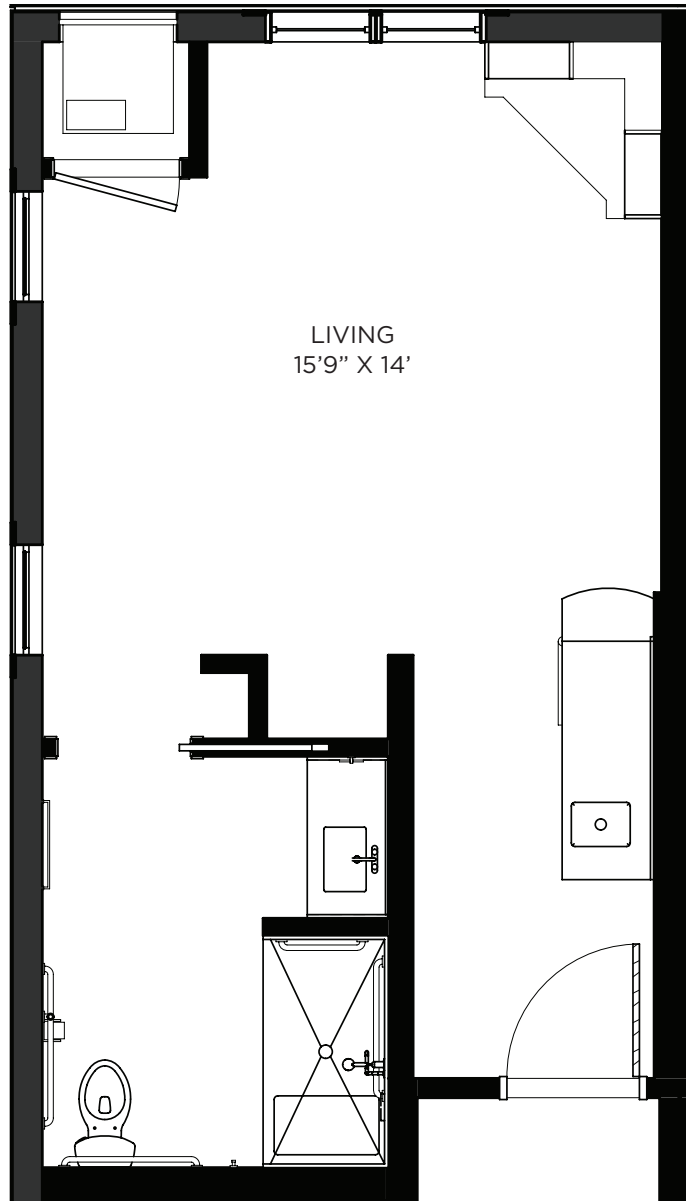

Residency number: 30

Floor plans are for general reference only and are not to scale.

SAGEWYNNSM

ON LAKE LORRAINE

Studio - Memory Care - 355 sq ft

Residency number: 1

Floor plans are for general reference only and are not to scale.

SAGEWYNNSM

ON LAKE LORRAINE

Studio - Memory Care - 355 sq ft

Residency numbers: 17, 18

Floor plans are for general reference only and are not to scale.

SAGEWYNNSM
ON LAKE LORRAINE

Studio - Memory Care - 367-379 sq ft

Residency numbers: 2, 3, 5, 6, 8, 9, 12, 14, 20, 21, 25, 26, 27, 28

Floor plans are for general reference only and are not to scale.

SAGEWYNNSM

ON LAKE LORRAINE

Studio - Memory Care - 372 sq ft

Residency numbers: 22, 23

Floor plans are for general reference only and are not to scale.

SAGEWYNNSM
ON LAKE LORRAINE

Studio - Memory Care - 378 sq ft

Residency number: 15

Floor plans are for general reference only and are not to scale.