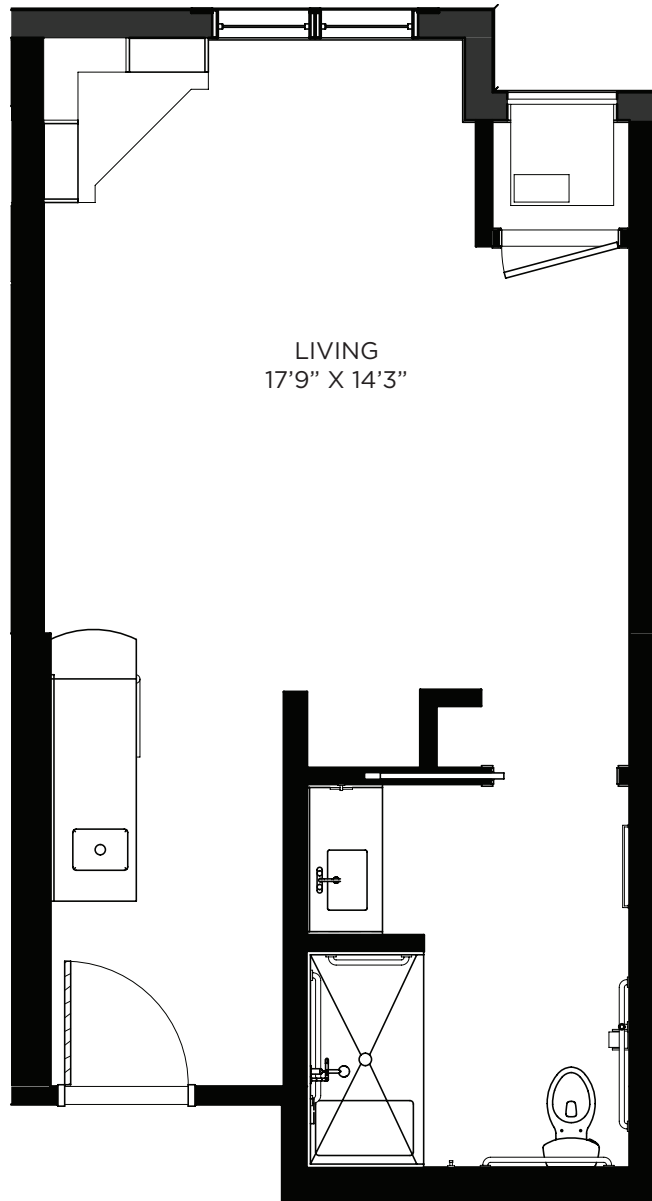

Floor plans are for general reference only and are not to scale.

SAGEWYNNSM
ON LAKE LORRAINE

Studio - Memory Care - 378 sq ft

Residency number: 15

Floor plans are for general reference only and are not to scale.

SAGEWYNNSM

ON LAKE LORRAINE

Studio - Memory Care - 378 sq ft

Residency number: 29

Floor plans are for general reference only and are not to scale.

SAGEWYNNSM
ON LAKE LORRAINE

Studio - Memory Care - 397 sq ft

Residency number: 7

Floor plans are for general reference only and are not to scale.

SAGEWYNNSM
ON LAKE LORRAINE

Studio - Memory Care - 397 sq ft

Residency numbers: 13, 24

Floor plans are for general reference only and are not to scale.

SAGEWYNNSM
ON LAKE LORRAINE

Studio - Memory Care - 401 sq ft

Residency number: 4

Floor plans are for general reference only and are not to scale.

SAGEWYNNSM
ON LAKE LORRAINE

Studio - Memory Care - 461 sq ft