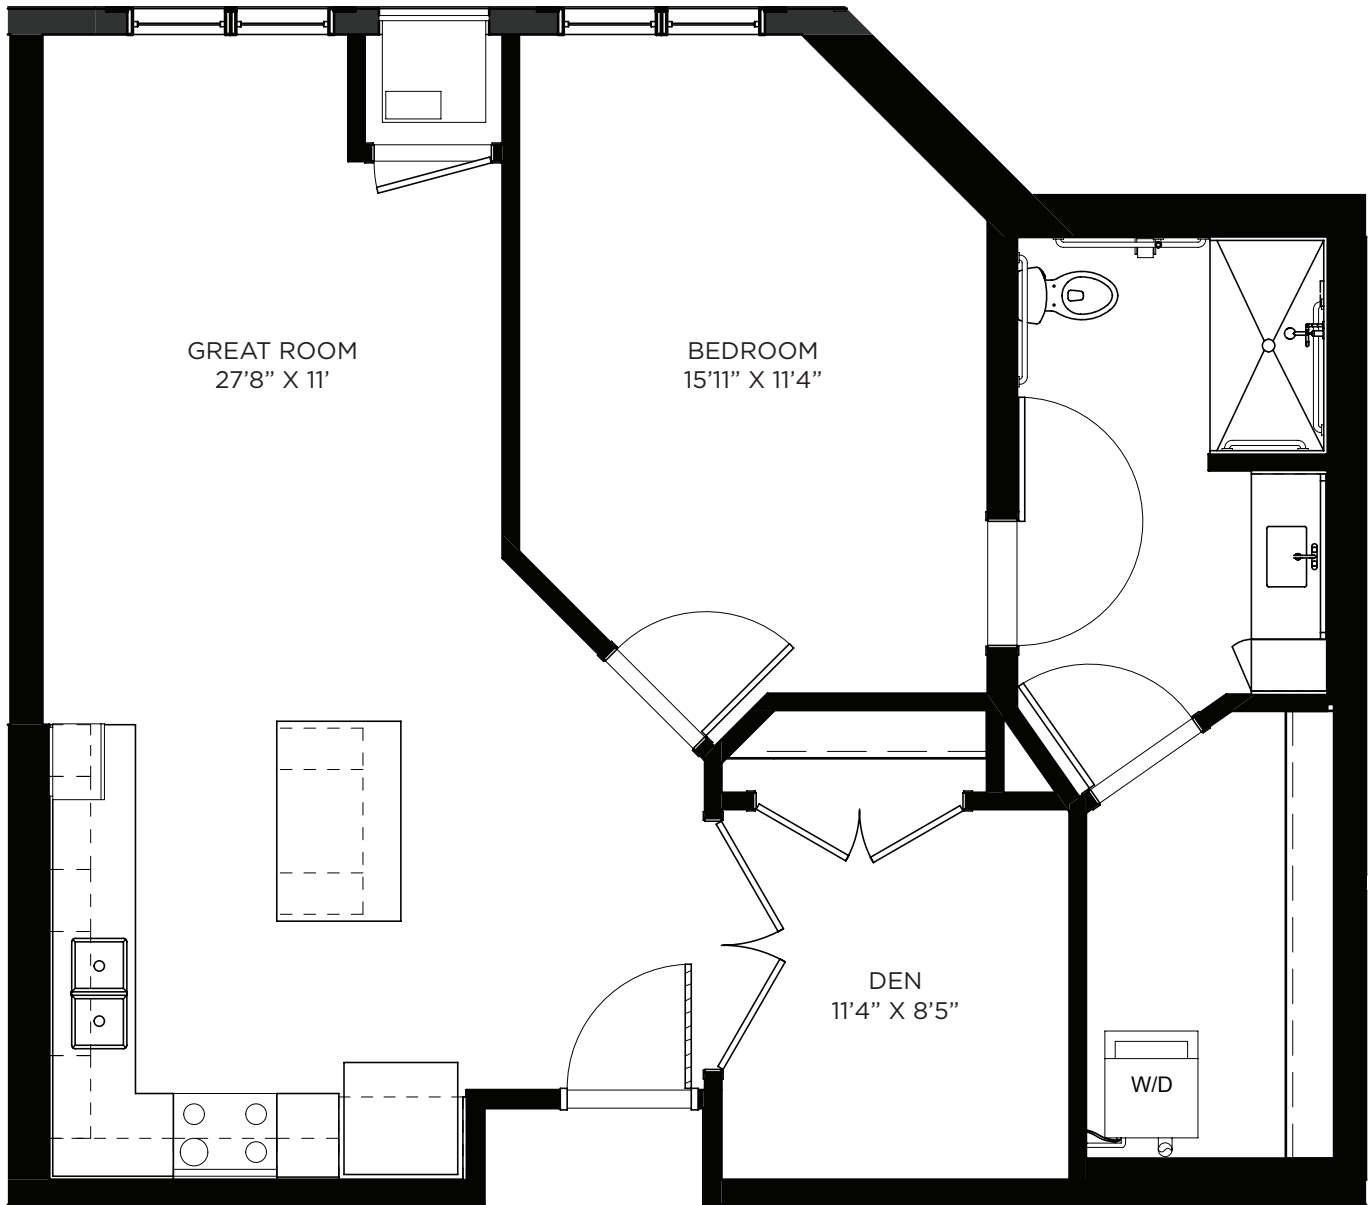

# SAGEWYNN<sup>SM</sup>

ON LAKE LORRAINE

**One Bedroom / Den - 823 sq ft**

Residency number: 324

*Floor plans are for general reference only and are not to scale.*

# SAGEWYNN<sup>SM</sup>

ON LAKE LORRAINE

**One Bedroom / Den - 836 sq ft**

Residency number: 325

*Floor plans are for general reference only and are not to scale.*

# SAGEWYNN<sup>SM</sup>

ON LAKE LORRAINE

**One Bedroom / Den - 842 sq ft**

Residency numbers: 349, 449

*Floor plans are for general reference only and are not to scale.*

# SAGEWYNN<sup>SM</sup>

ON LAKE LORRAINE

**One Bedroom / Den - 843 sq ft**

Residency number: 317

*Floor plans are for general reference only and are not to scale.*

**SAGEWYNN**<sup>SM</sup>  
ON LAKE LORRAINE