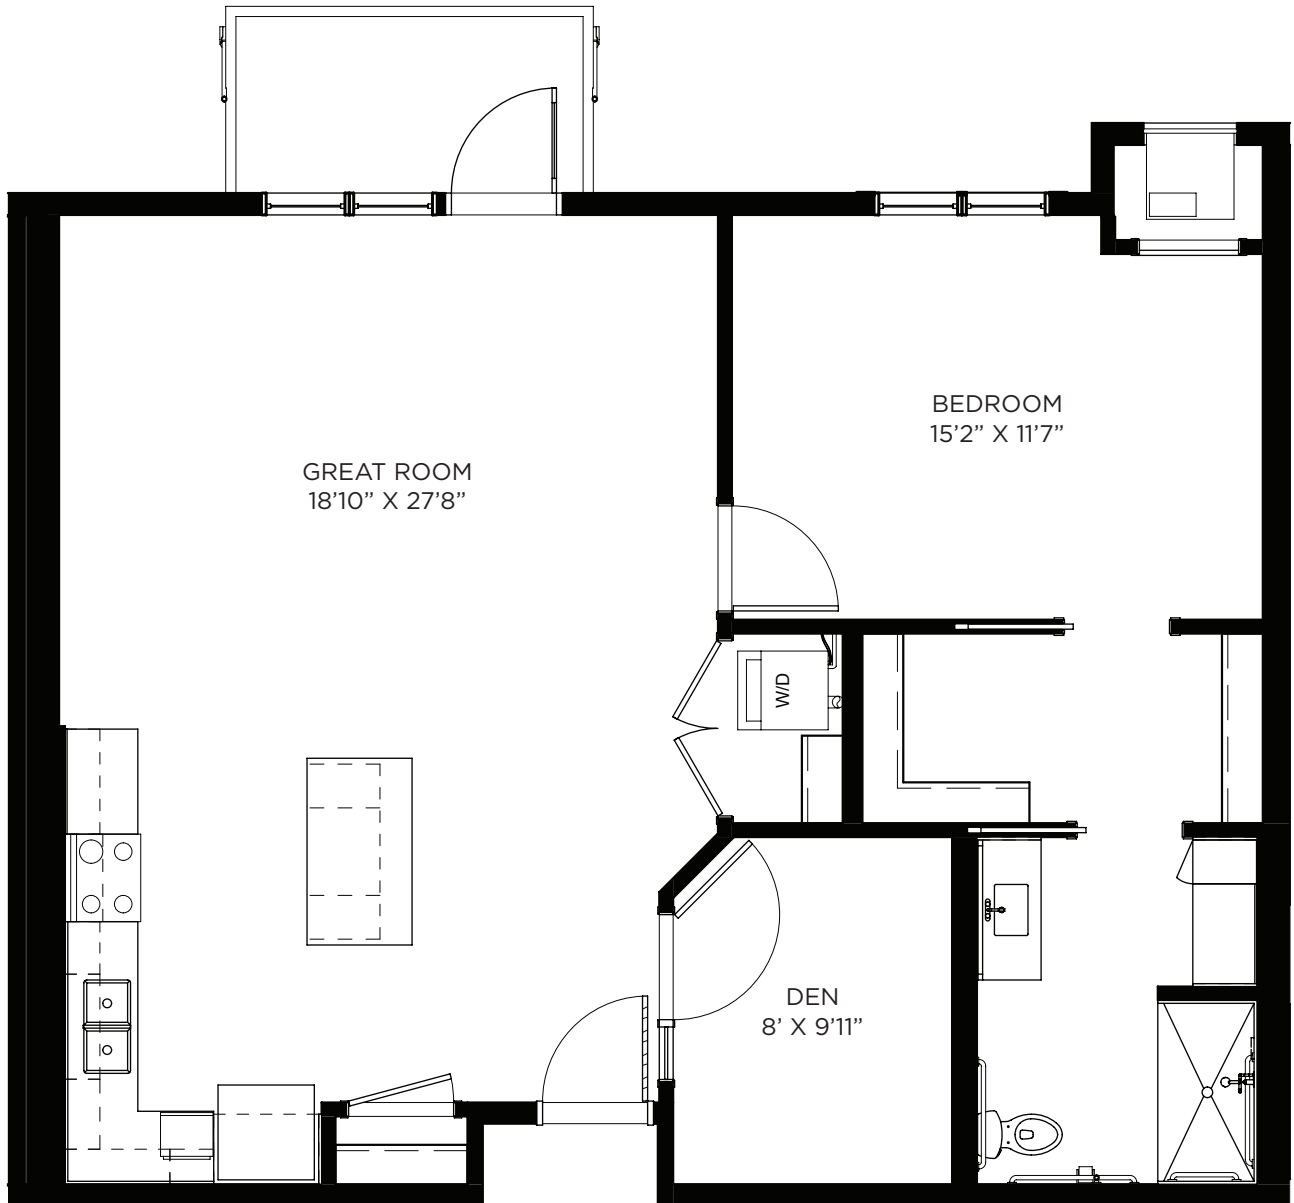

# SAGEWYNN<sup>SM</sup>

ON LAKE LORRAINE

**One Bedroom / Den / Balcony - 984 sq ft**

Residency number: 302

*Floor plans are for general reference only and are not to scale.*