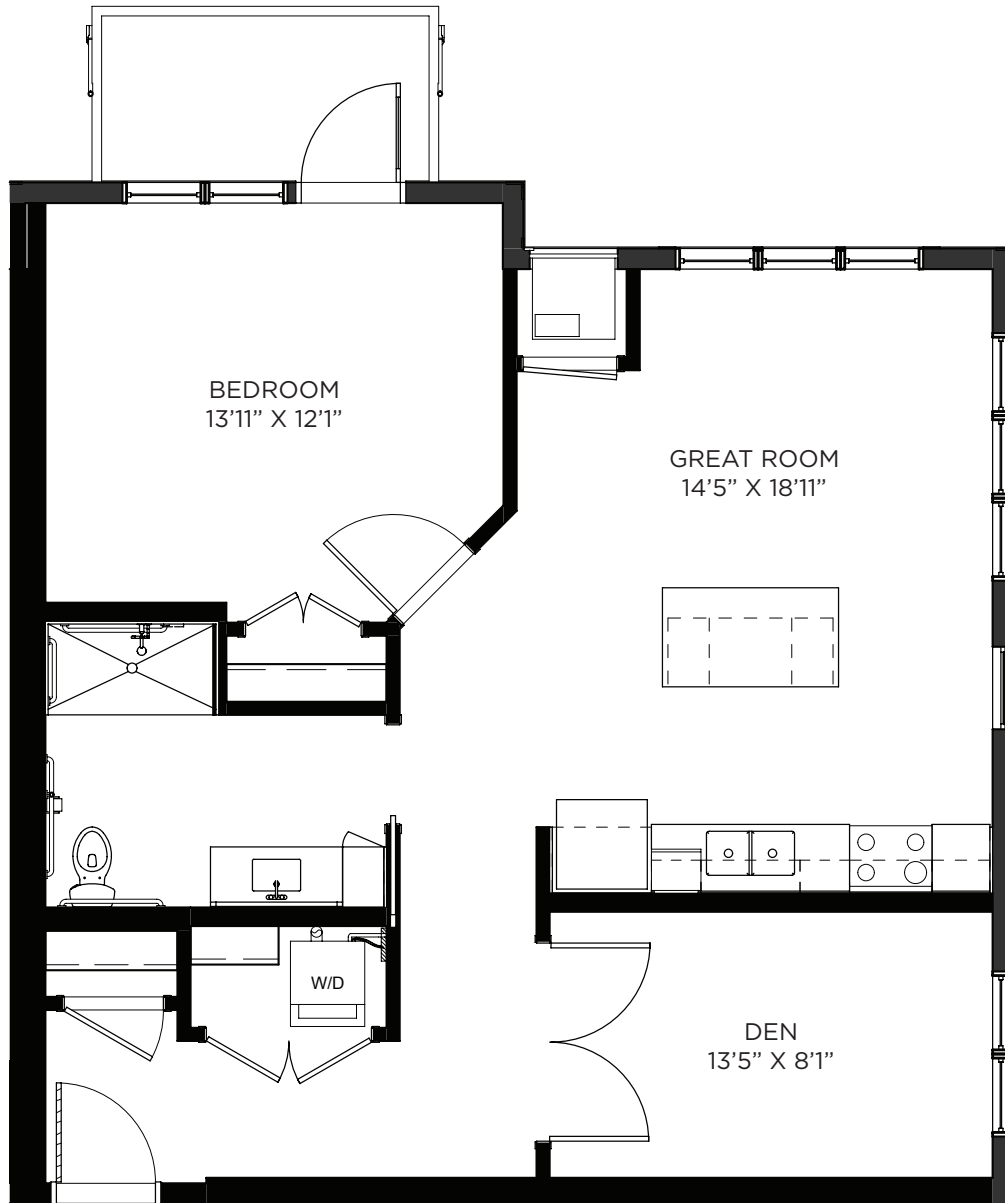

# SAGEWYNN<sup>SM</sup>

ON LAKE LORRAINE

**One Bedroom / Den / Balcony - 857 sq ft**

Residency numbers: 305, 405

*Floor plans are for general reference only and are not to scale.*

# SAGEWYNN<sup>SM</sup>

ON LAKE LORRAINE

**One Bedroom / Den / Balcony - 857 sq ft**

Residency number: 328

*Floor plans are for general reference only and are not to scale.*