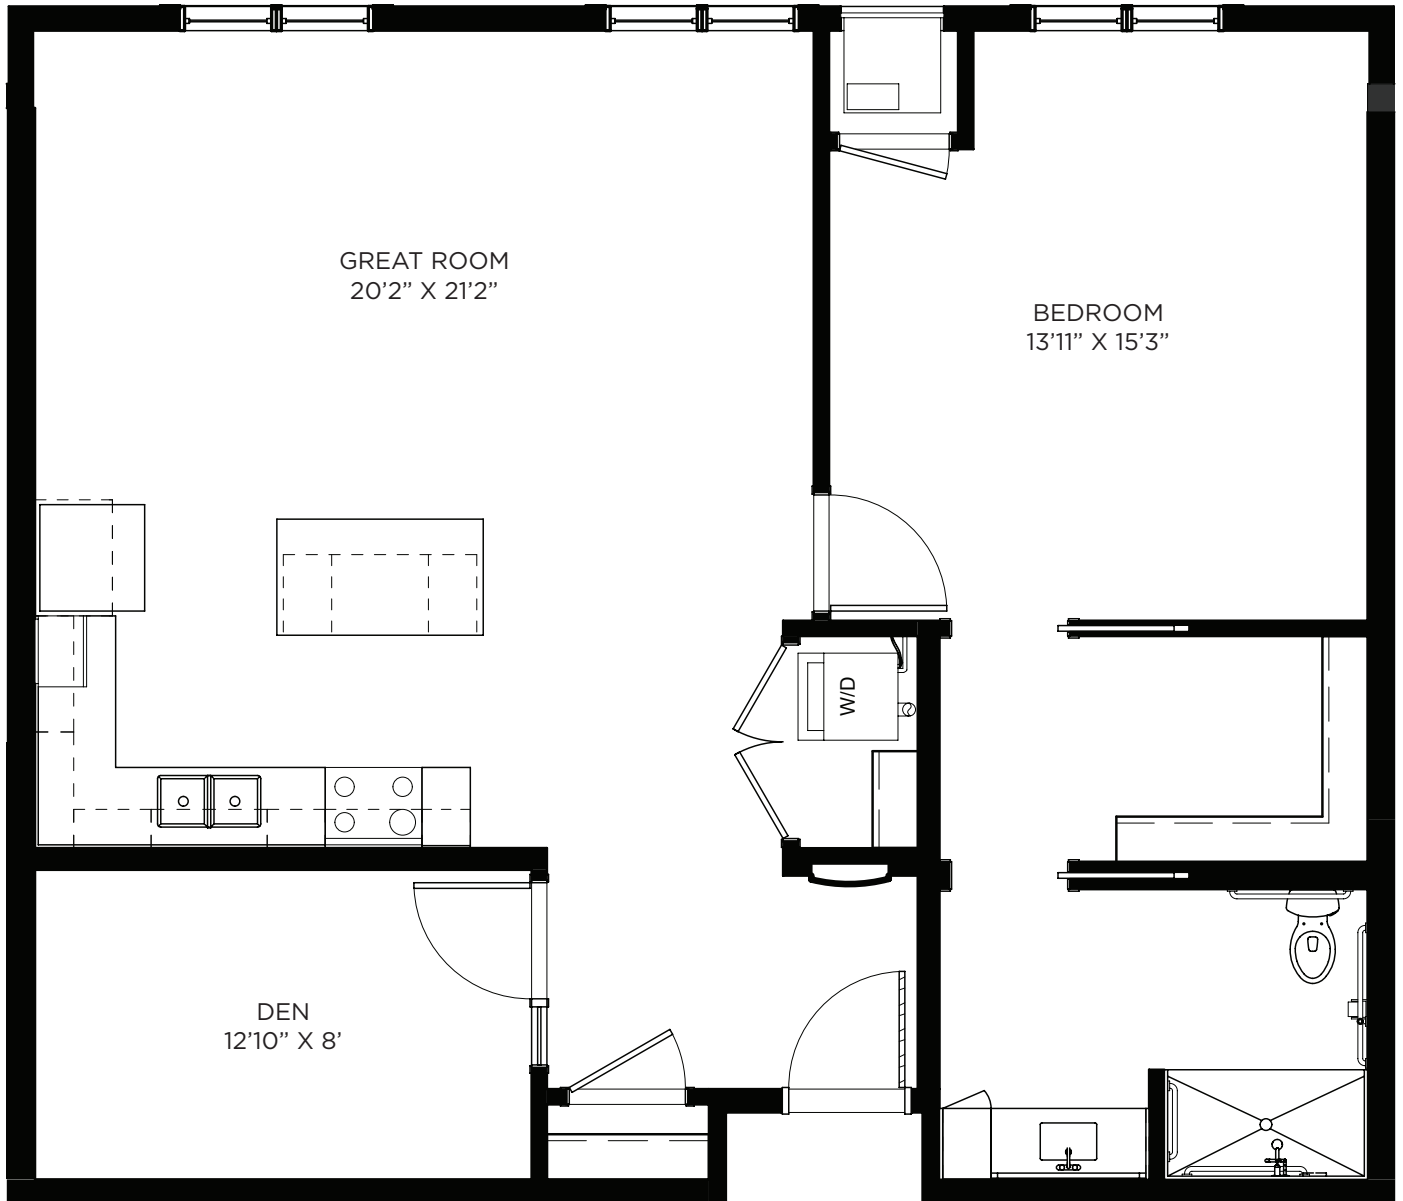

*Floor plans are for general reference only and are not to scale.*

## One Bedroom / Den- 880 sq ft

Residency number: 417

*Floor plans are for general reference only and are not to scale.*

**SAGEWYNN**<sup>SM</sup>  
ON LAKE LORRAINE

**One Bedroom / Den - 984 sq ft**

Residency number: 202

*Floor plans are for general reference only and are not to scale.*

**SAGEWYNN**<sup>SM</sup>  
ON LAKE LORRAINE

**One Bedroom / Den - 1056 sq ft**

Residency numbers: 321, 421

*Floor plans are for general reference only and are not to scale.*

# SAGEWYNN<sup>SM</sup>

ON LAKE LORRAINE

**One Bedroom / Den / Patio - 817 sq ft**

Residency number: 110

*Floor plans are for general reference only and are not to scale.*