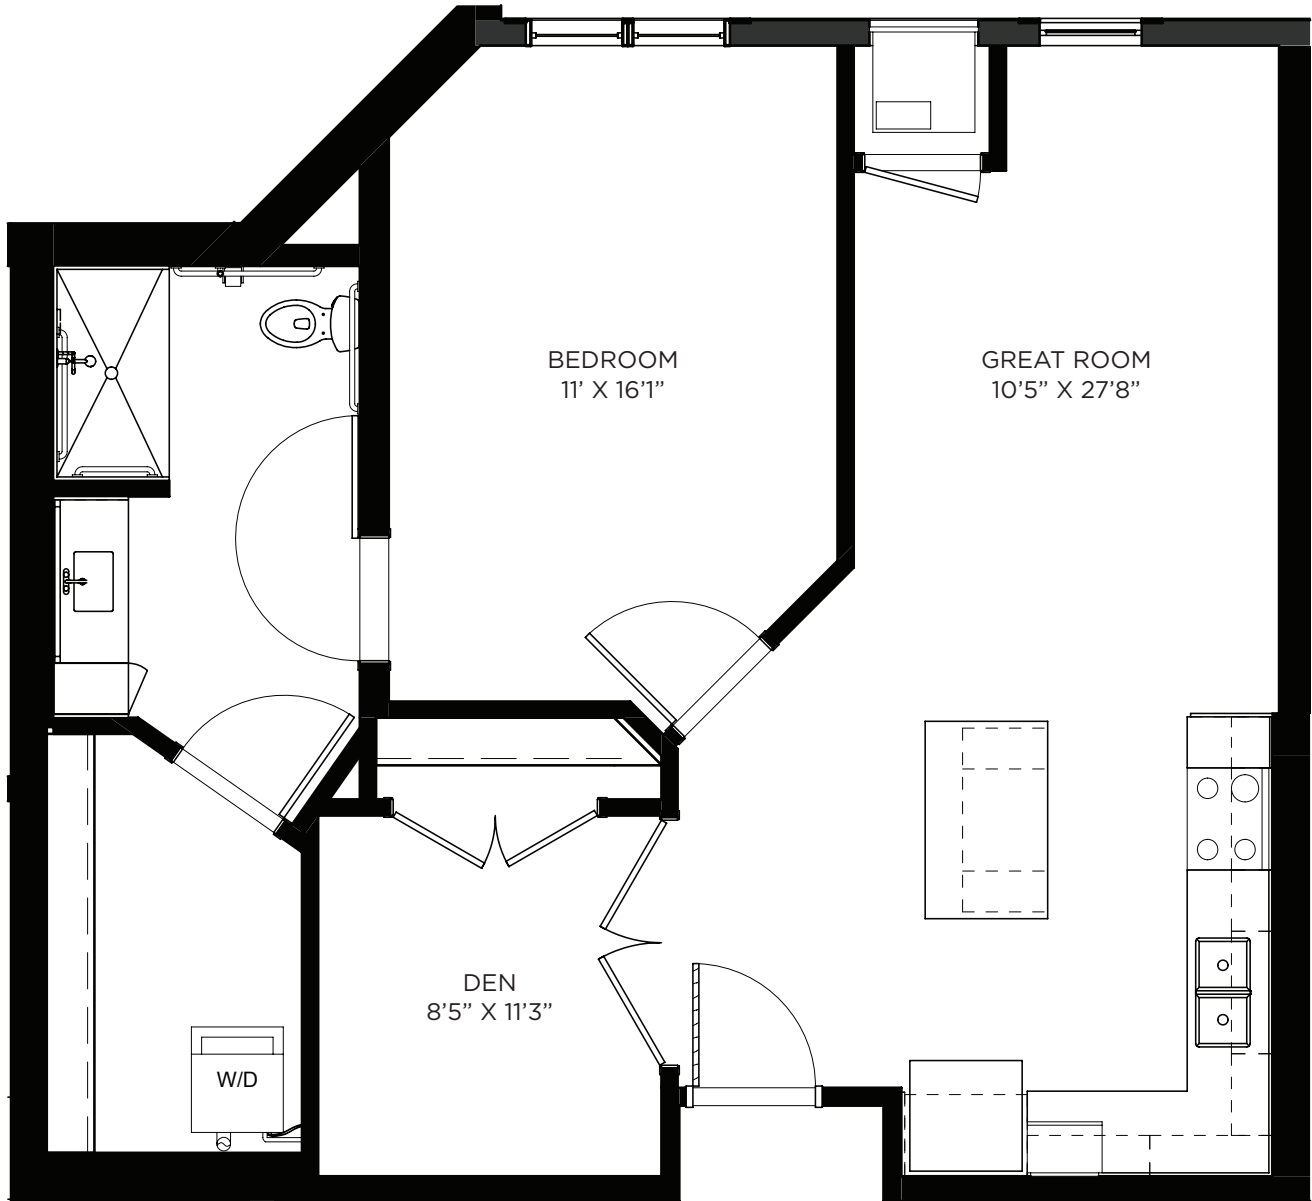

# SAGEWYNN<sup>SM</sup>

ON LAKE LORRAINE

**One Bedroom / Den - 823 sq ft**

Residency number: 324

*Floor plans are for general reference only and are not to scale.*

# SAGEWYNN<sup>SM</sup>

ON LAKE LORRAINE

**One Bedroom / Den - 836 sq ft**

Residency number: 325

*Floor plans are for general reference only and are not to scale.*

# SAGEWYNN<sup>SM</sup>

ON LAKE LORRAINE

**One Bedroom / Den - 842 sq ft**

Residency numbers: 349, 449

*Floor plans are for general reference only and are not to scale.*

# SAGEWYNN<sup>SM</sup>

ON LAKE LORRAINE

**One Bedroom / Den - 843 sq ft**

Residency number: 317

*Floor plans are for general reference only and are not to scale.*

**SAGEWYNN**<sup>SM</sup>  
ON LAKE LORRAINE