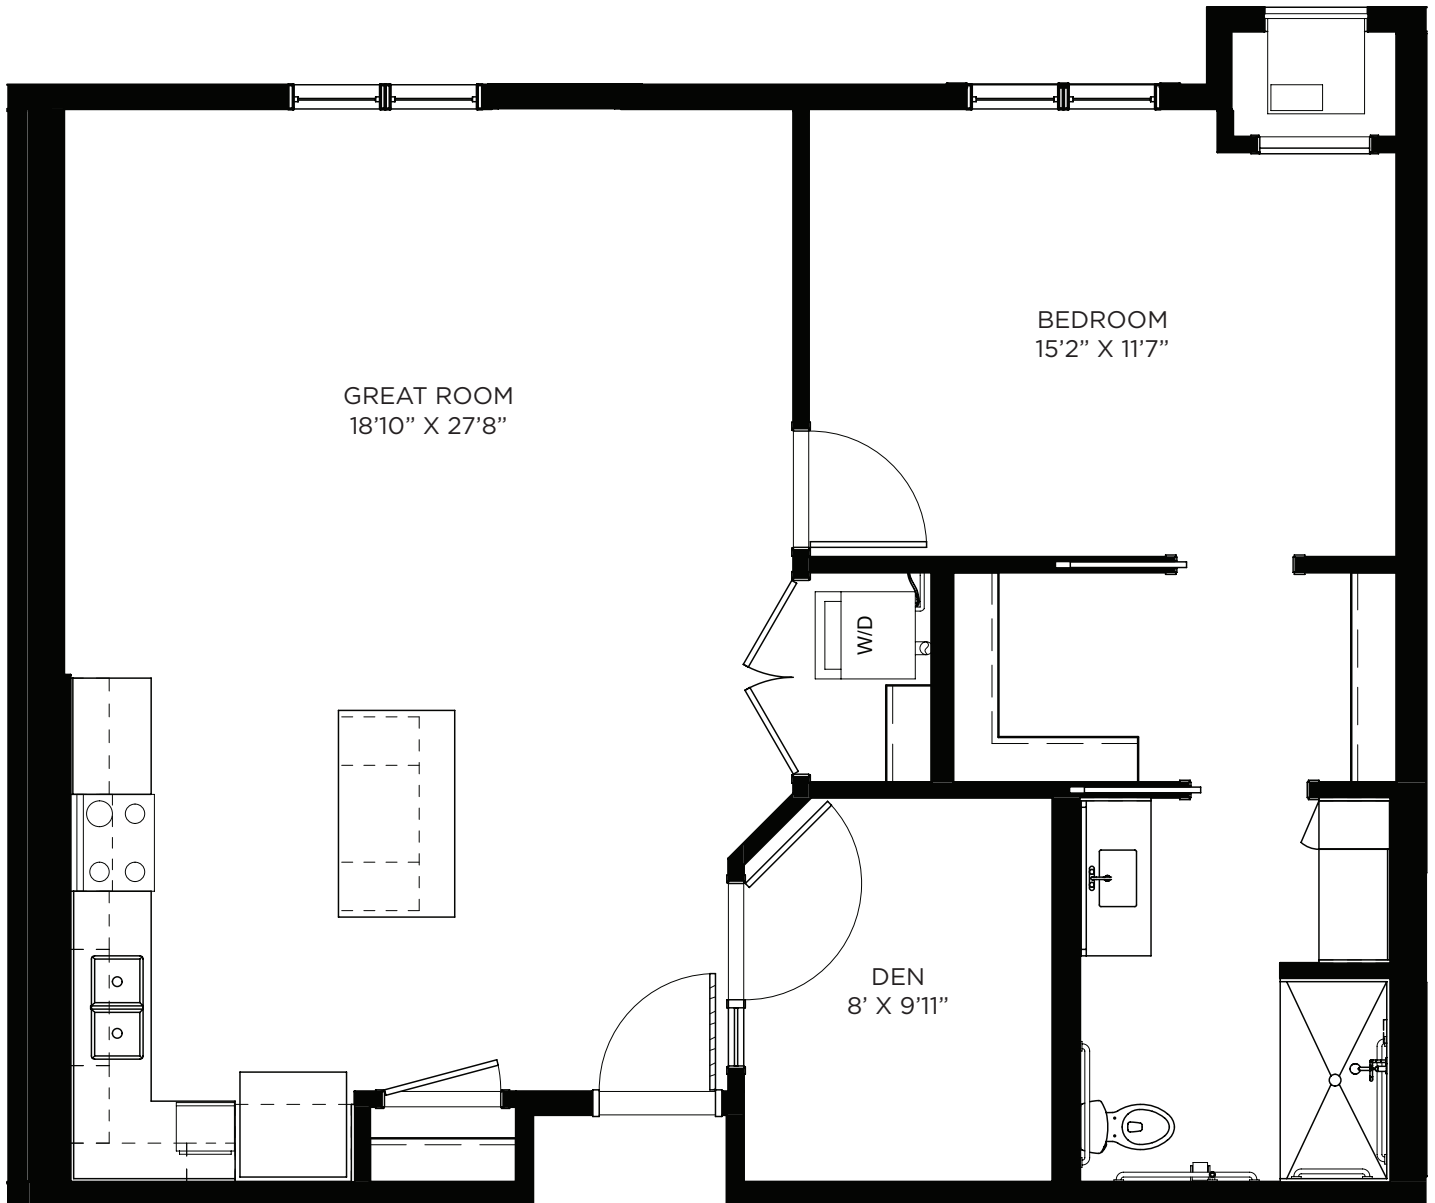

*Floor plans are for general reference only and are not to scale.*

## One Bedroom / Den- 880 sq ft

Residency number: 417

*Floor plans are for general reference only and are not to scale.*

**SAGEWYNN**<sup>SM</sup>  
ON LAKE LORRAINE

**One Bedroom / Den - 984 sq ft**

Residency number: 202

*Floor plans are for general reference only and are not to scale.*

**SAGEWYNN**<sup>SM</sup>  
ON LAKE LORRAINE

**One Bedroom / Den - 1056 sq ft**

Residency numbers: 321, 421

*Floor plans are for general reference only and are not to scale.*