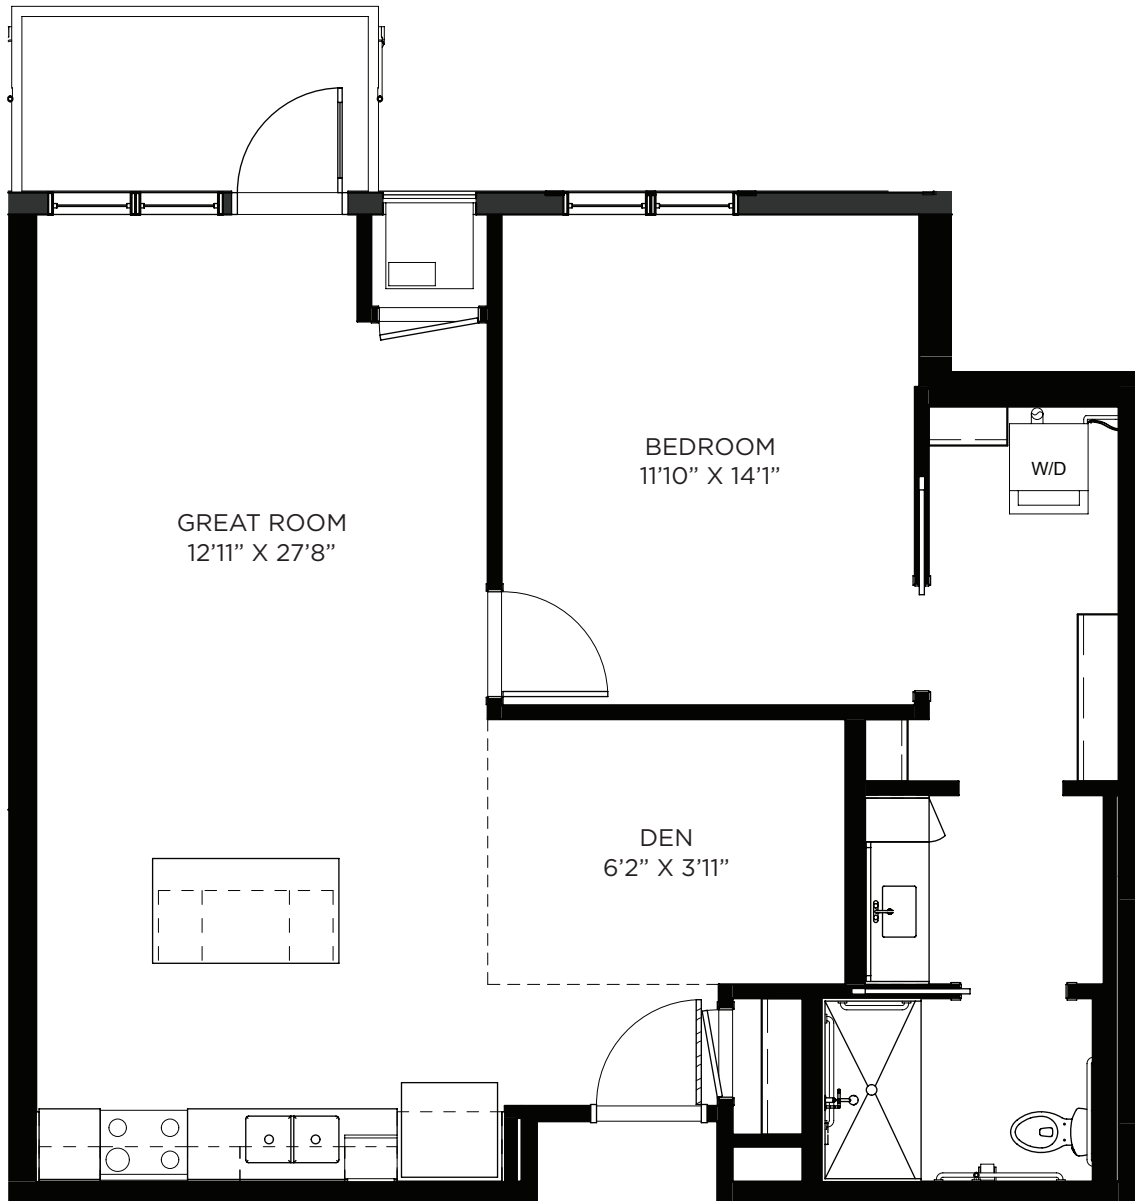

# SAGEWYNN<sup>SM</sup>

ON LAKE LORRAINE

**One Bedroom / Den / Balcony - 852 sq ft**

Residency numbers: 214, 314

*Floor plans are for general reference only and are not to scale.*

# SAGEWYNN<sup>SM</sup>

ON LAKE LORRAINE

**One Bedroom / Den / Balcony - 857 sq ft**

Residency numbers: 305, 405

*Floor plans are for general reference only and are not to scale.*