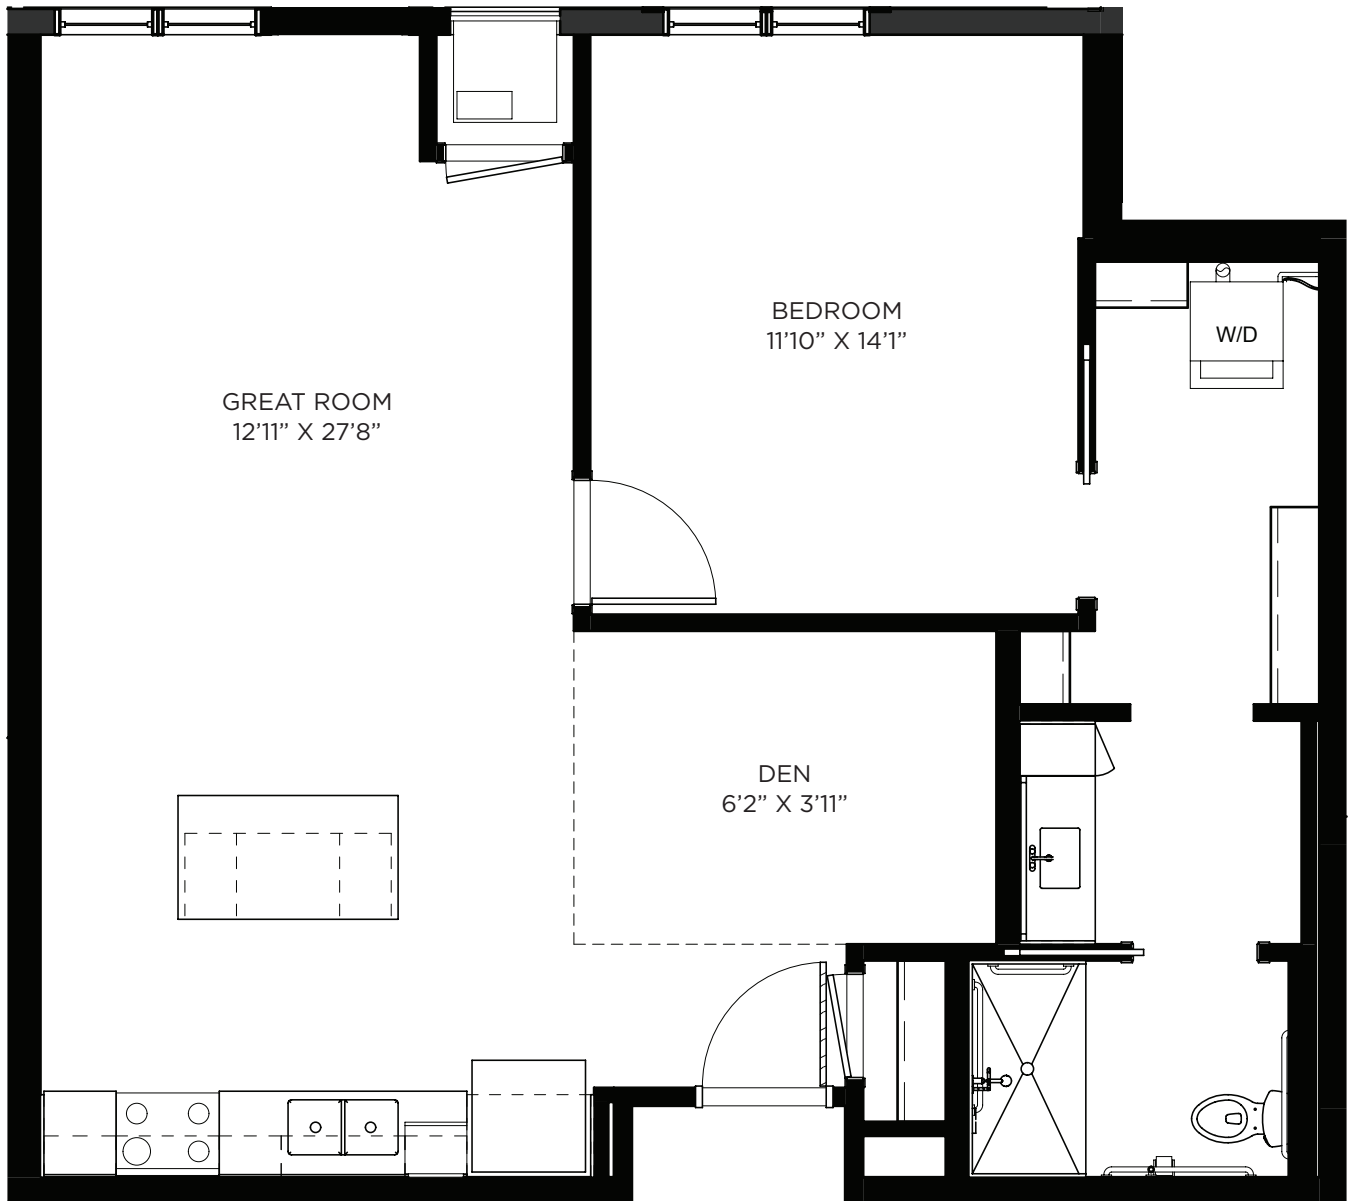

# SAGEWYNN<sup>SM</sup>

ON LAKE LORRAINE

**One Bedroom / Den - 842 sq ft**

Residency numbers: 349, 449

*Floor plans are for general reference only and are not to scale.*

# SAGEWYNN<sup>SM</sup>

ON LAKE LORRAINE

**One Bedroom / Den - 843 sq ft**

Residency number: 317

*Floor plans are for general reference only and are not to scale.*

**SAGEWYNN**<sup>SM</sup>  
ON LAKE LORRAINE

**One Bedroom / Den - 854 sq ft**

Residency number: 334

*Floor plans are for general reference only and are not to scale.*

**SAGEWYNN**<sup>SM</sup>  
ON LAKE LORRAINE

**One Bedroom / Den - 857 sq ft**

Residency number: 205

*Floor plans are for general reference only and are not to scale.*