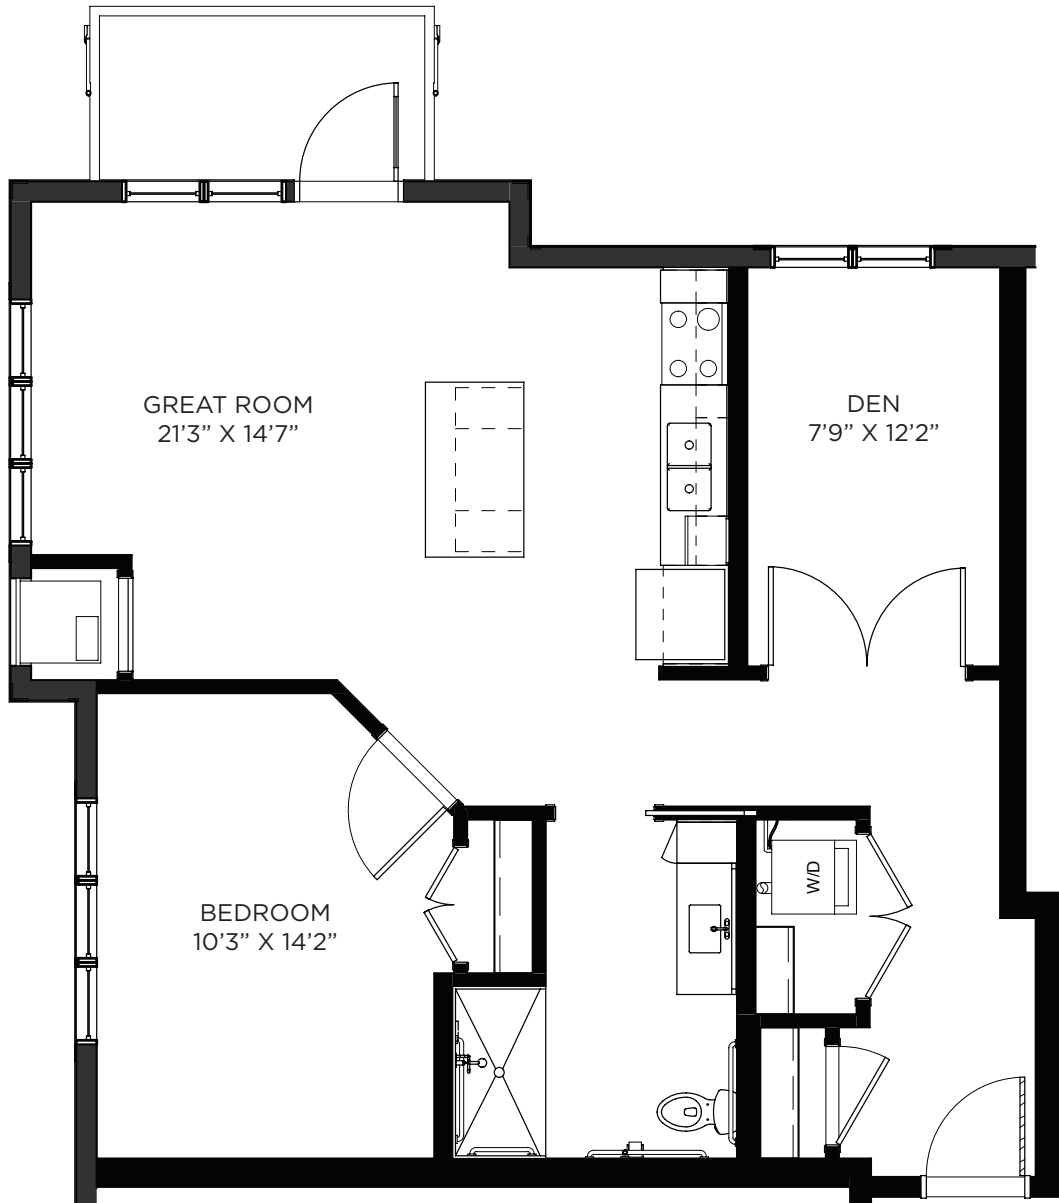

# SAGEWYNN<sup>SM</sup>

ON LAKE LORRAINE

**One Bedroom / Den / Balcony - 852 sq ft**

Residency numbers: 214, 314

*Floor plans are for general reference only and are not to scale.*