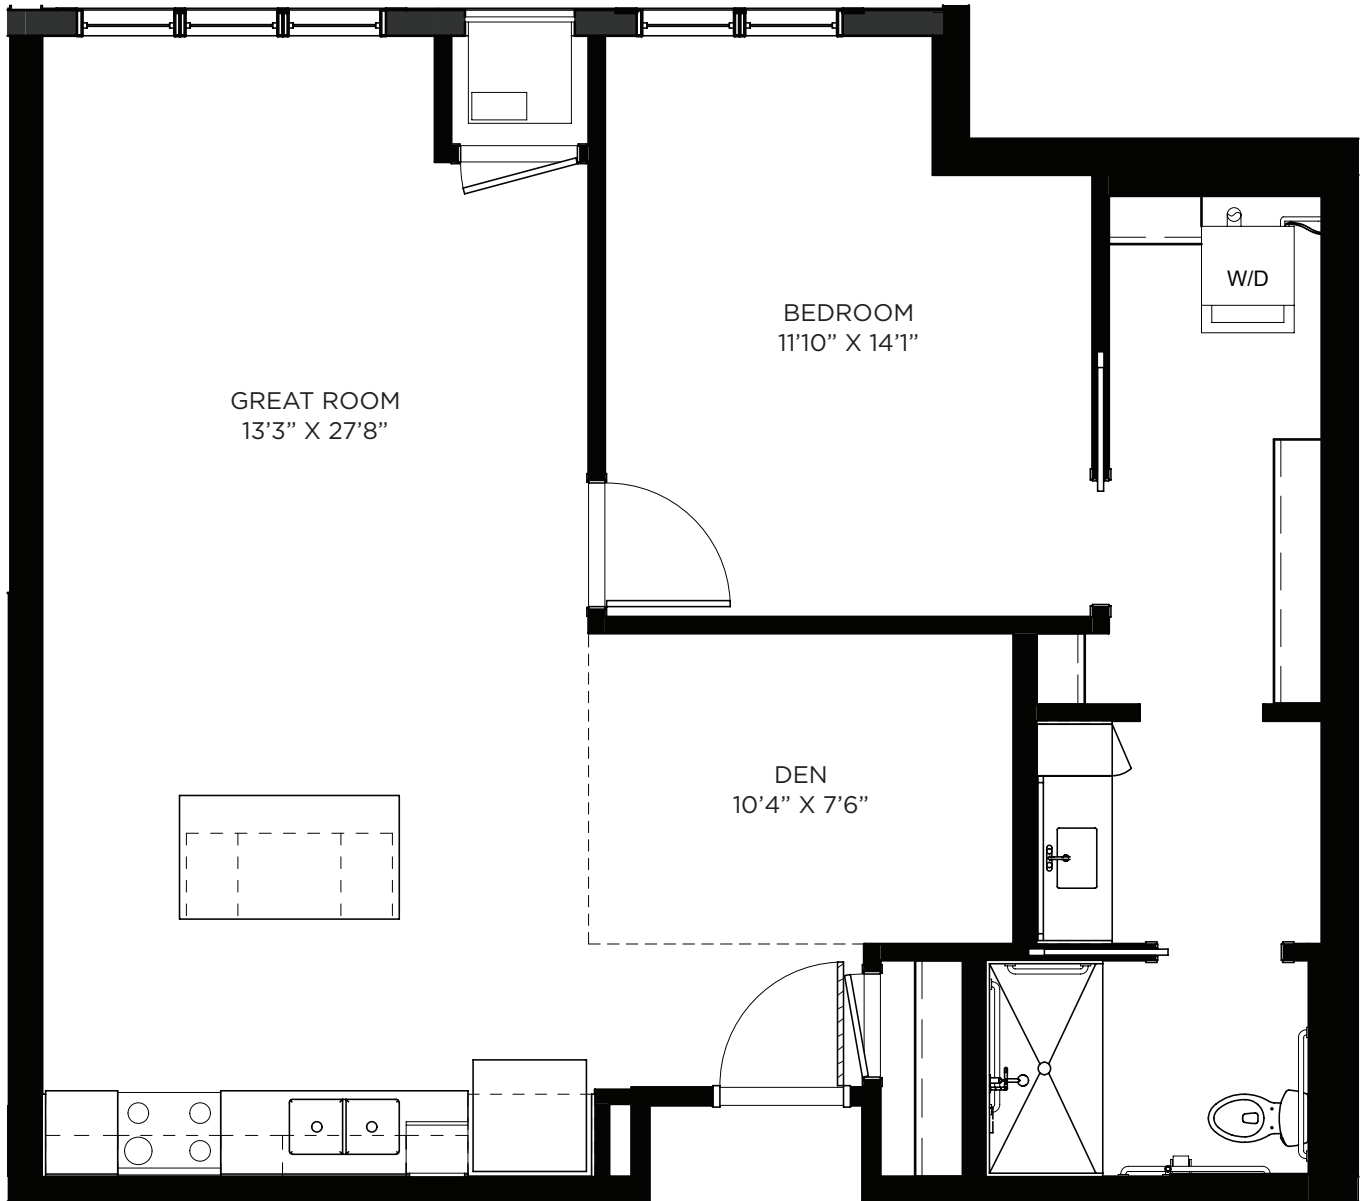

# SAGEWYNN<sup>SM</sup>

ON LAKE LORRAINE

**One Bedroom / Den - 842 sq ft**

Residency numbers: 349, 449

*Floor plans are for general reference only and are not to scale.*

# SAGEWYNN<sup>SM</sup>

ON LAKE LORRAINE

**One Bedroom / Den - 843 sq ft**

Residency number: 317

*Floor plans are for general reference only and are not to scale.*

**SAGEWYNN**<sup>SM</sup>  
ON LAKE LORRAINE

**One Bedroom / Den - 854 sq ft**

Residency number: 334

*Floor plans are for general reference only and are not to scale.*

**SAGEWYNN**<sup>SM</sup>  
ON LAKE LORRAINE

**One Bedroom / Den - 857 sq ft**

Residency number: 205

*Floor plans are for general reference only and are not to scale.*