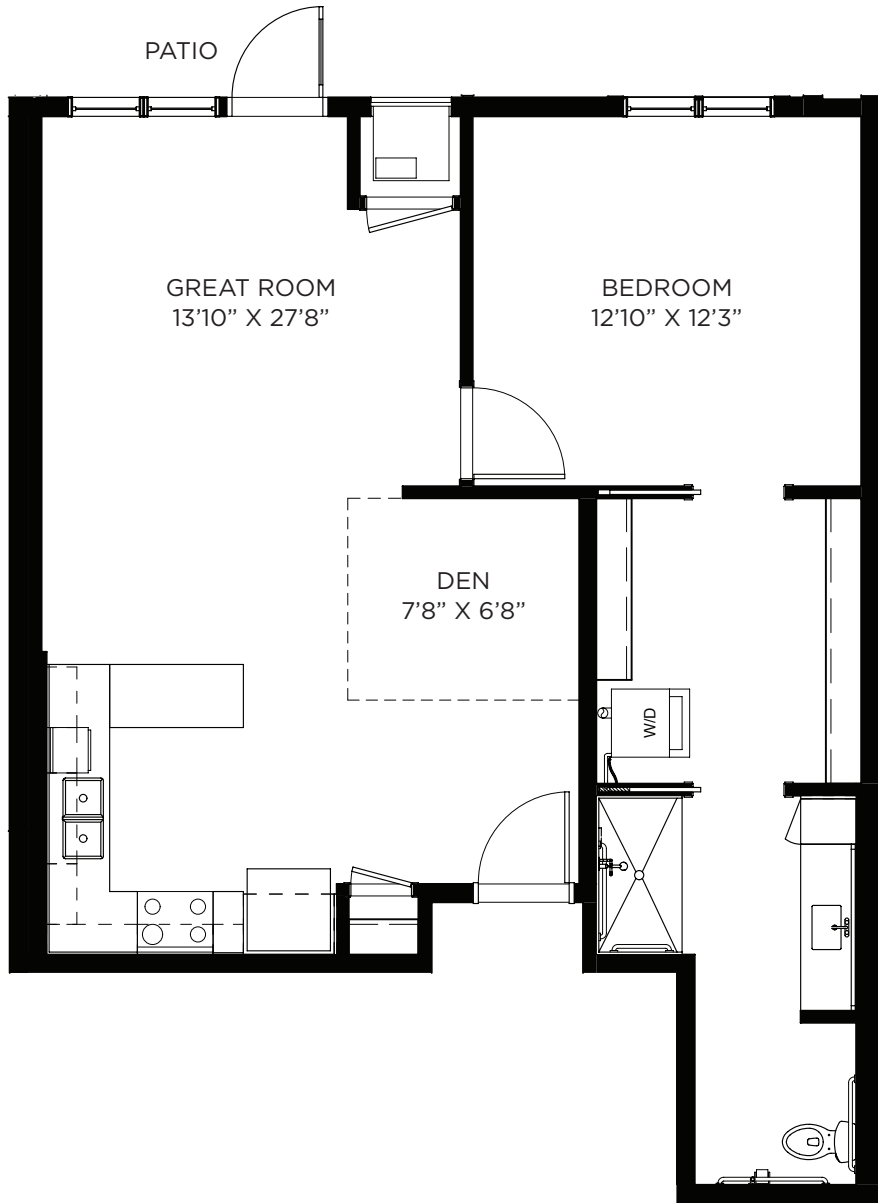

## One Bedroom / Den- 880 sq ft

Residency number: 417

*Floor plans are for general reference only and are not to scale.*

**SAGEWYNN**<sup>SM</sup>  
ON LAKE LORRAINE

**One Bedroom / Den - 984 sq ft**

Residency number: 202

*Floor plans are for general reference only and are not to scale.*

**SAGEWYNN**<sup>SM</sup>  
ON LAKE LORRAINE

**One Bedroom / Den - 1056 sq ft**

Residency numbers: 321, 421

*Floor plans are for general reference only and are not to scale.*

# SAGEWYNN<sup>SM</sup>

ON LAKE LORRAINE

**One Bedroom / Den / Patio - 817 sq ft**

Residency number: 110

*Floor plans are for general reference only and are not to scale.*