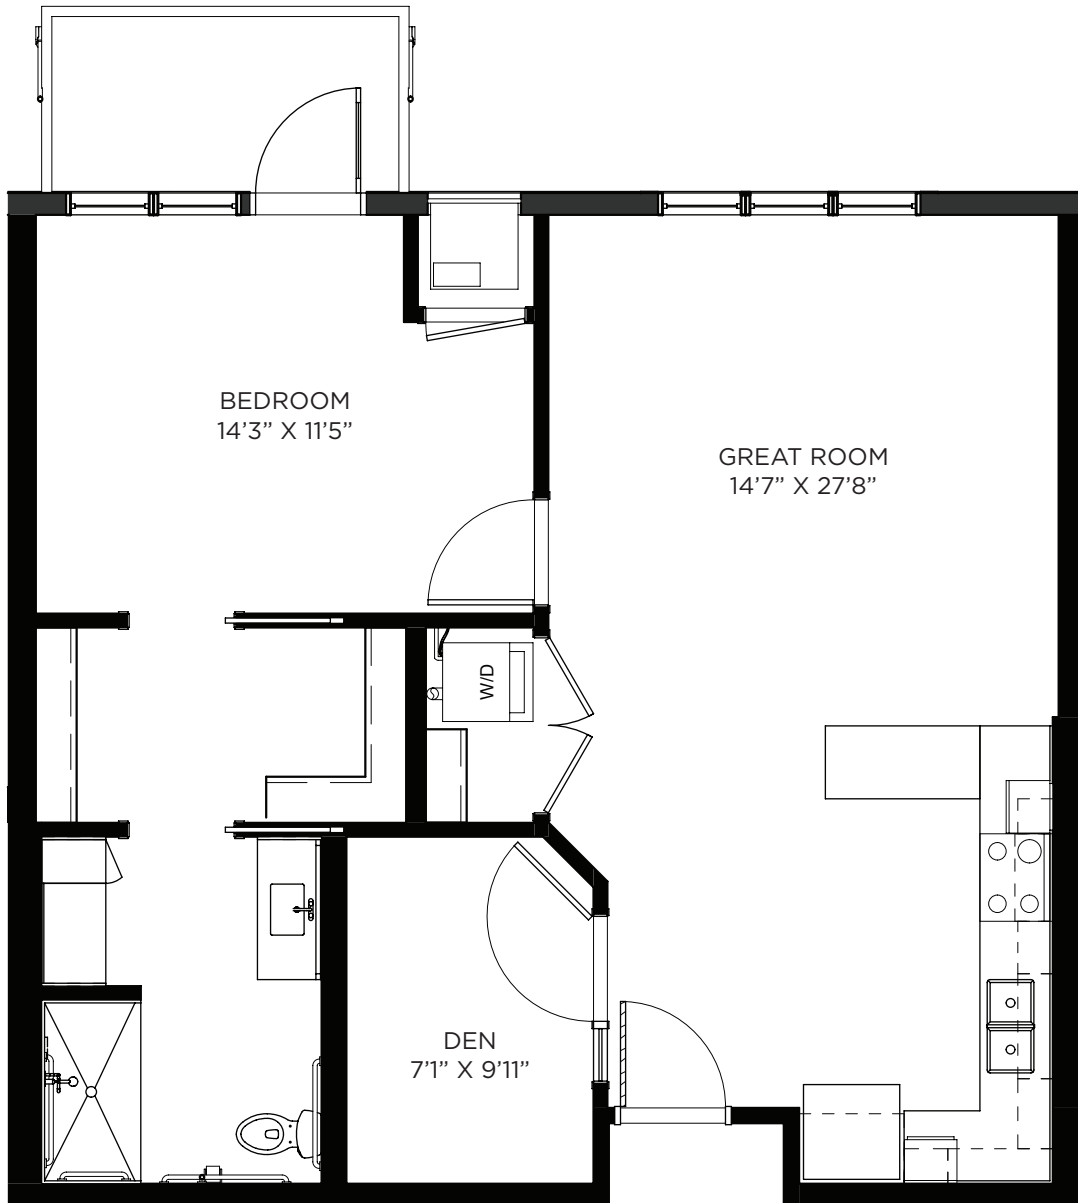

# SAGEWYNN<sup>SM</sup>

ON LAKE LORRAINE

**One Bedroom / Den - 823 sq ft**

Residency number: 324

*Floor plans are for general reference only and are not to scale.*

# SAGEWYNN<sup>SM</sup>

ON LAKE LORRAINE

**One Bedroom / Den - 836 sq ft**

Residency number: 325

*Floor plans are for general reference only and are not to scale.*

# SAGEWYNN<sup>SM</sup>

ON LAKE LORRAINE

**One Bedroom / Den - 842 sq ft**

Residency numbers: 349, 449

*Floor plans are for general reference only and are not to scale.*

# SAGEWYNN<sup>SM</sup>

ON LAKE LORRAINE

**One Bedroom / Den - 843 sq ft**

Residency number: 317

*Floor plans are for general reference only and are not to scale.*

**SAGEWYNN**<sup>SM</sup>  
ON LAKE LORRAINE