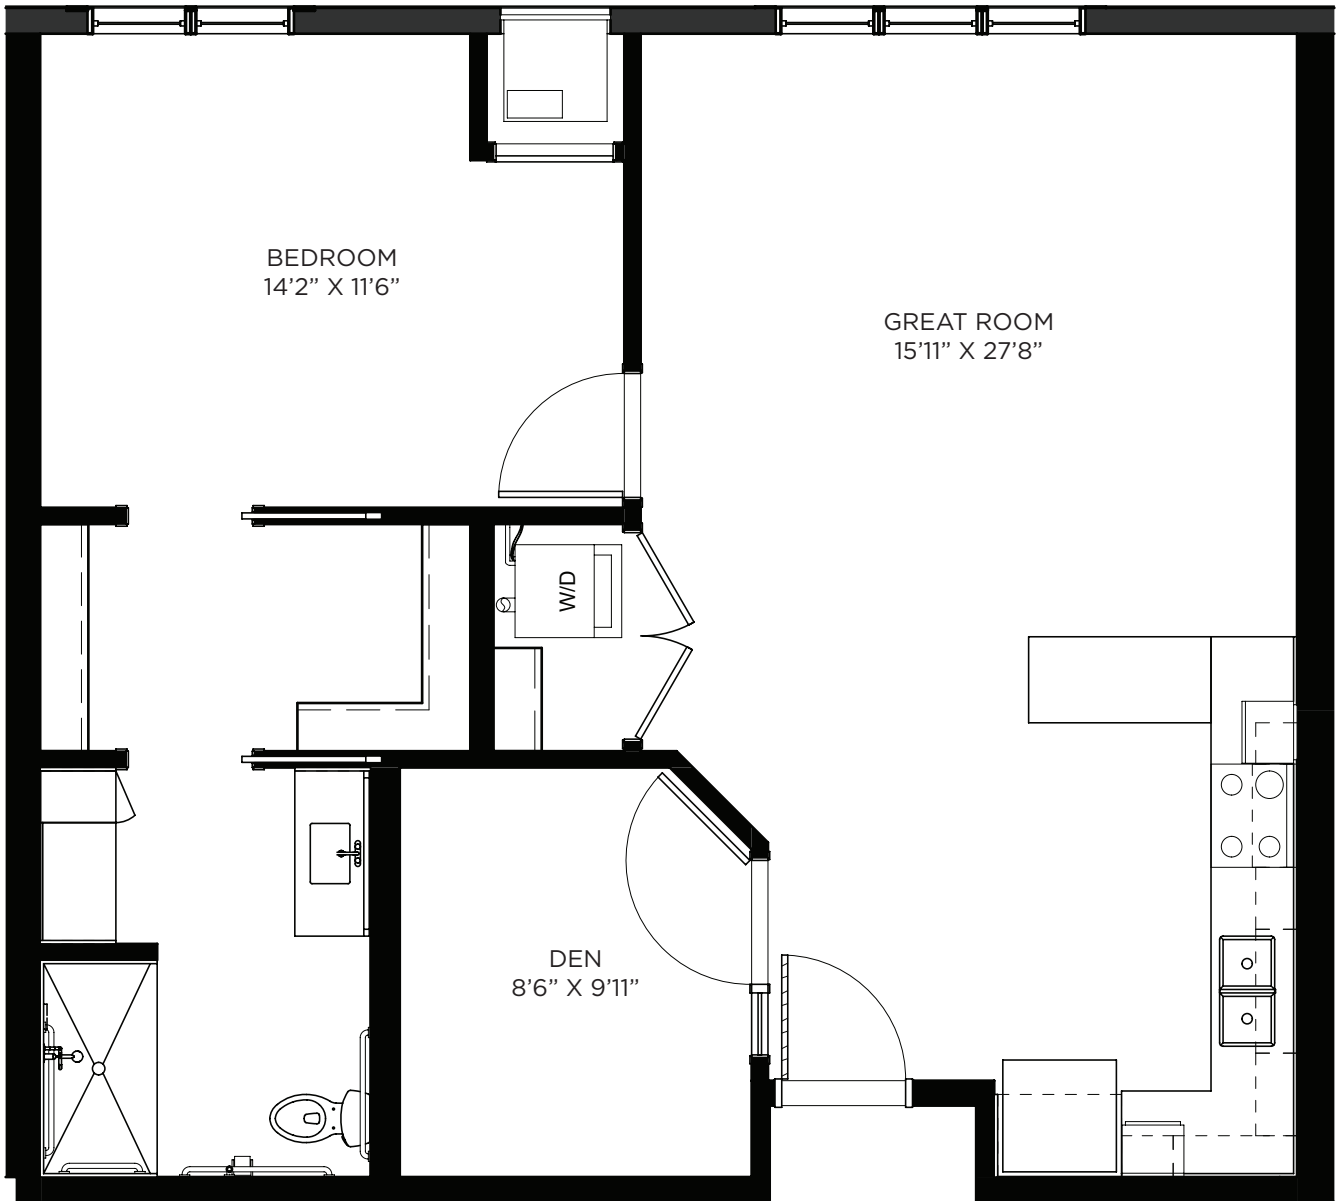

SAGEWYNN^{SM}

ON LAKE LORRAINE

One Bedroom / Den- 880 sq ft

Residency number: 417

Floor plans are for general reference only and are not to scale.