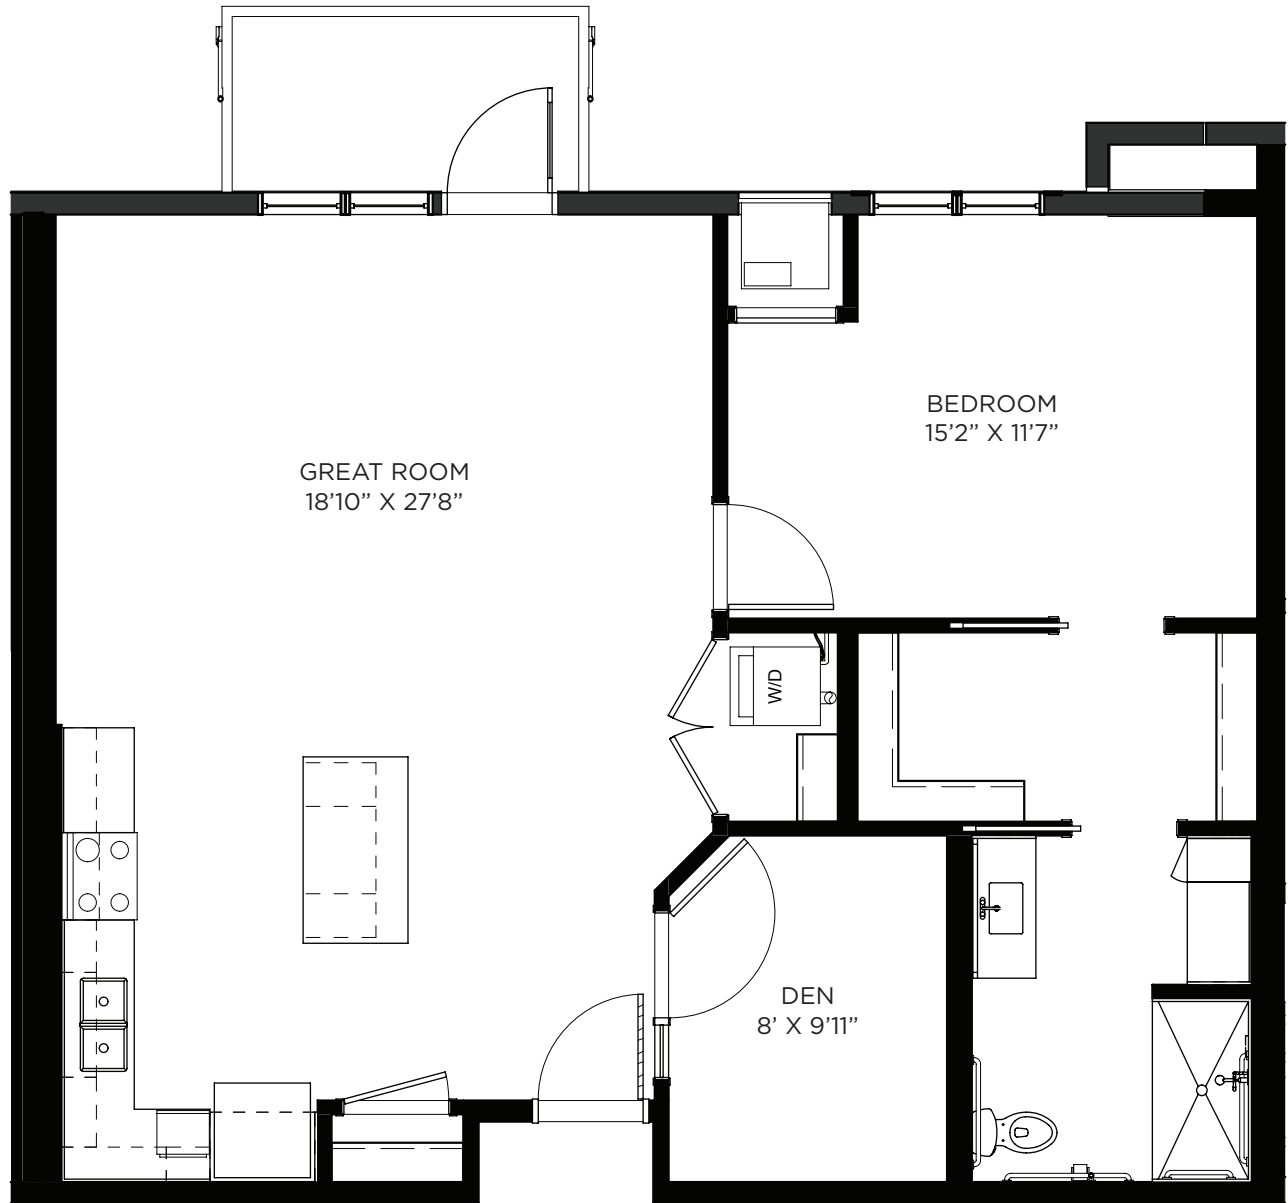

SAGEWYNN^{SM}

ON LAKE LORRAINE

One Bedroom / Den / Balcony - 975 sq ft

Residency number: 402

Floor plans are for general reference only and are not to scale.