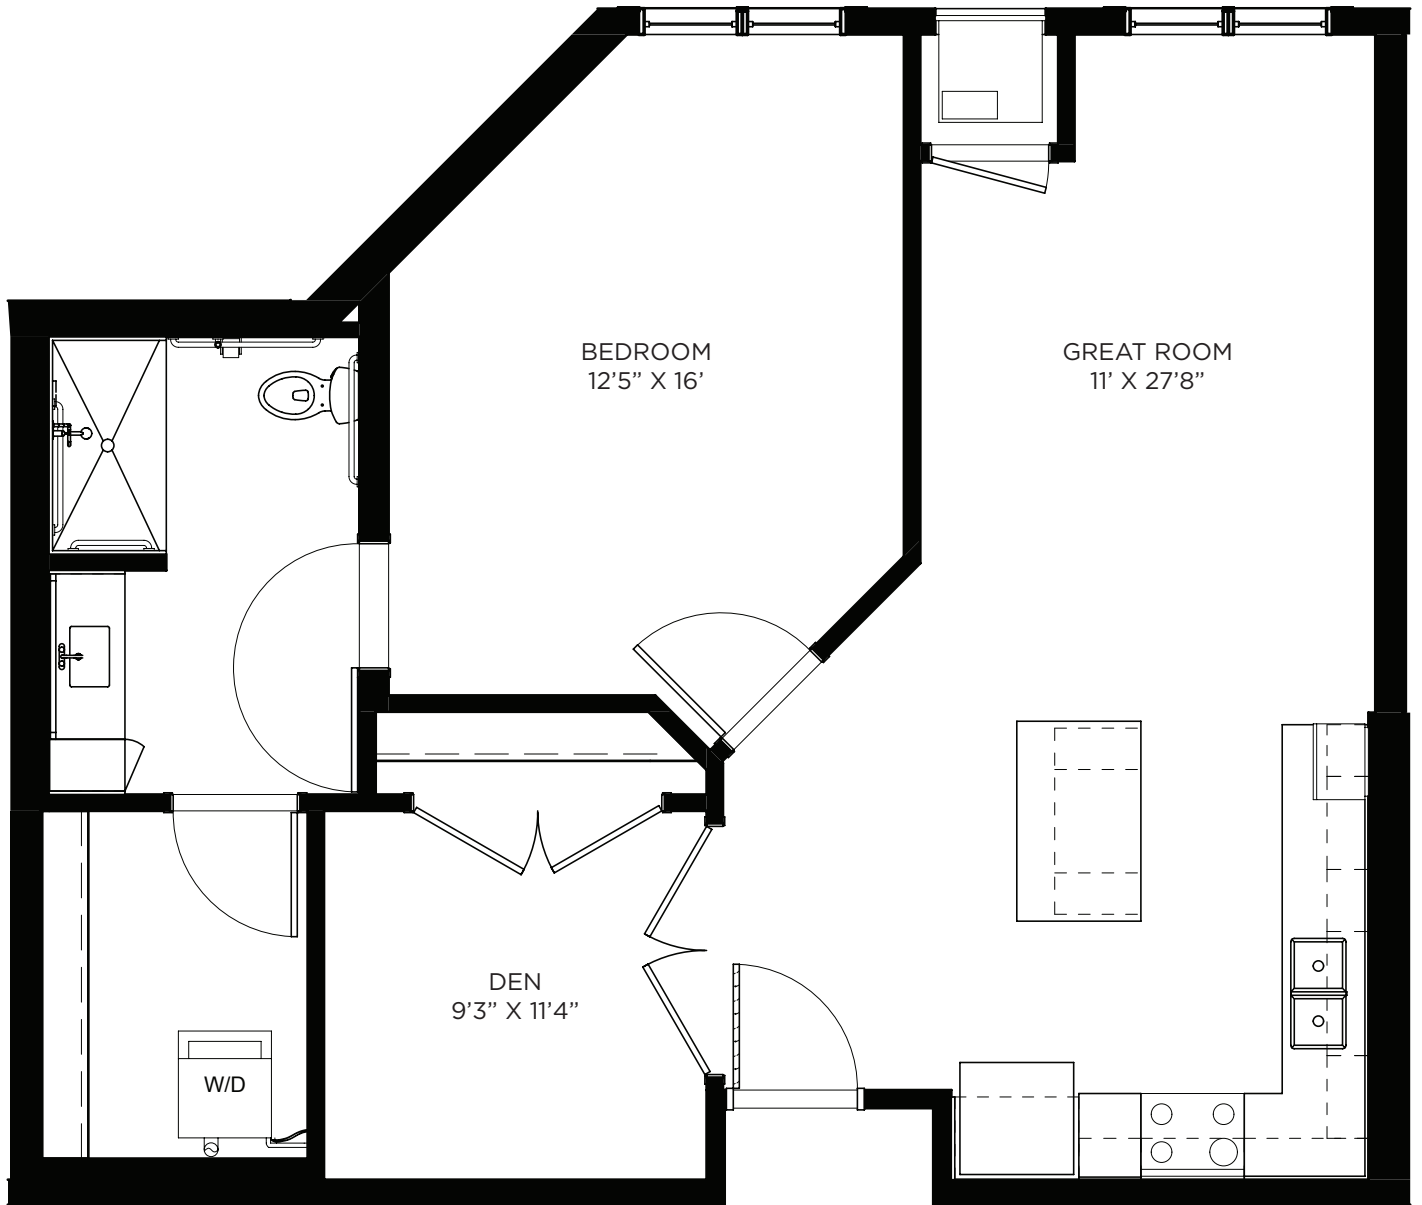

# SAGEWYNN<sup>SM</sup>

ON LAKE LORRAINE

**One Bedroom / Den - 823 sq ft**

Residency number: 324

*Floor plans are for general reference only and are not to scale.*

# SAGEWYNN<sup>SM</sup>

ON LAKE LORRAINE

**One Bedroom / Den - 836 sq ft**

Residency number: 325

*Floor plans are for general reference only and are not to scale.*

# SAGEWYNN<sup>SM</sup>

ON LAKE LORRAINE

**One Bedroom / Den - 842 sq ft**

Residency numbers: 349, 449

*Floor plans are for general reference only and are not to scale.*

# SAGEWYNN<sup>SM</sup>

ON LAKE LORRAINE

**One Bedroom / Den - 843 sq ft**

Residency number: 317

*Floor plans are for general reference only and are not to scale.*

**SAGEWYNN**<sup>SM</sup>  
ON LAKE LORRAINE