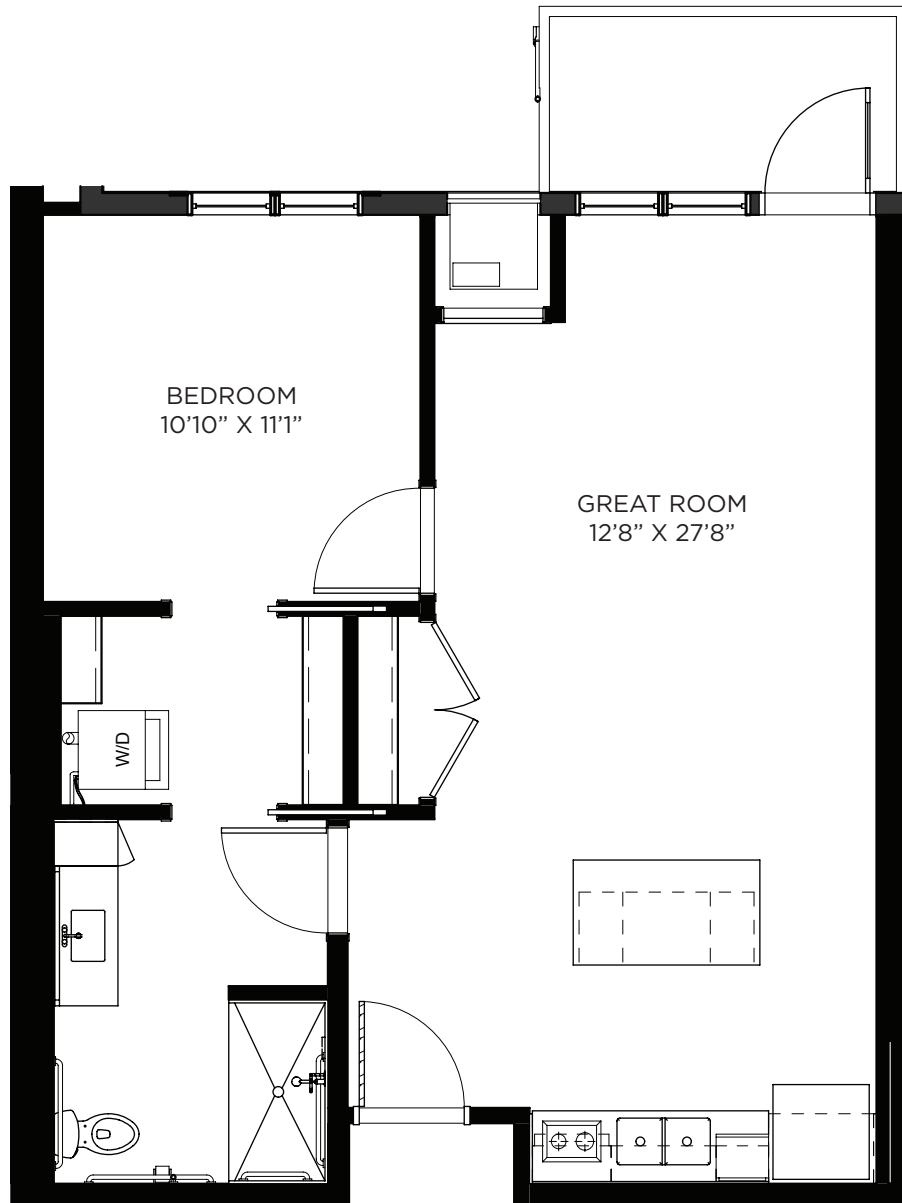

ON LAKE LORRAINE

One Bedroom - 725 sq ft

Residency numbers: 348, 448

Floor plans are for general reference only and are not to scale.

SAGEWYNNSM

ON LAKE LORRAINE

One Bedroom - 725 sq ft

Residency number: 423A

Floor plans are for general reference only and are not to scale.

SAGEWYNNSM

ON LAKE LORRAINE

One Bedroom - 728 sq ft

Residency numbers: 338, 339

Floor plans are for general reference only and are not to scale.

SAGEWYNNSM

ON LAKE LORRAINE

One Bedroom - 820 sq ft

Residency numbers: 331, 333

Floor plans are for general reference only and are not to scale.

SAGEWYNNSM

ON LAKE LORRAINE

One Bedroom / Balcony - 675 sq ft

Residency numbers: 213, 313

Floor plans are for general reference only and are not to scale.

SAGEWYNNSM

ON LAKE LORRAINE

One Bedroom / Balcony - 680 - 699 sq ft

Residency numbers: 207, 253, 307, 319, 320, 350, 353, 407, 419, 420, 450, 453