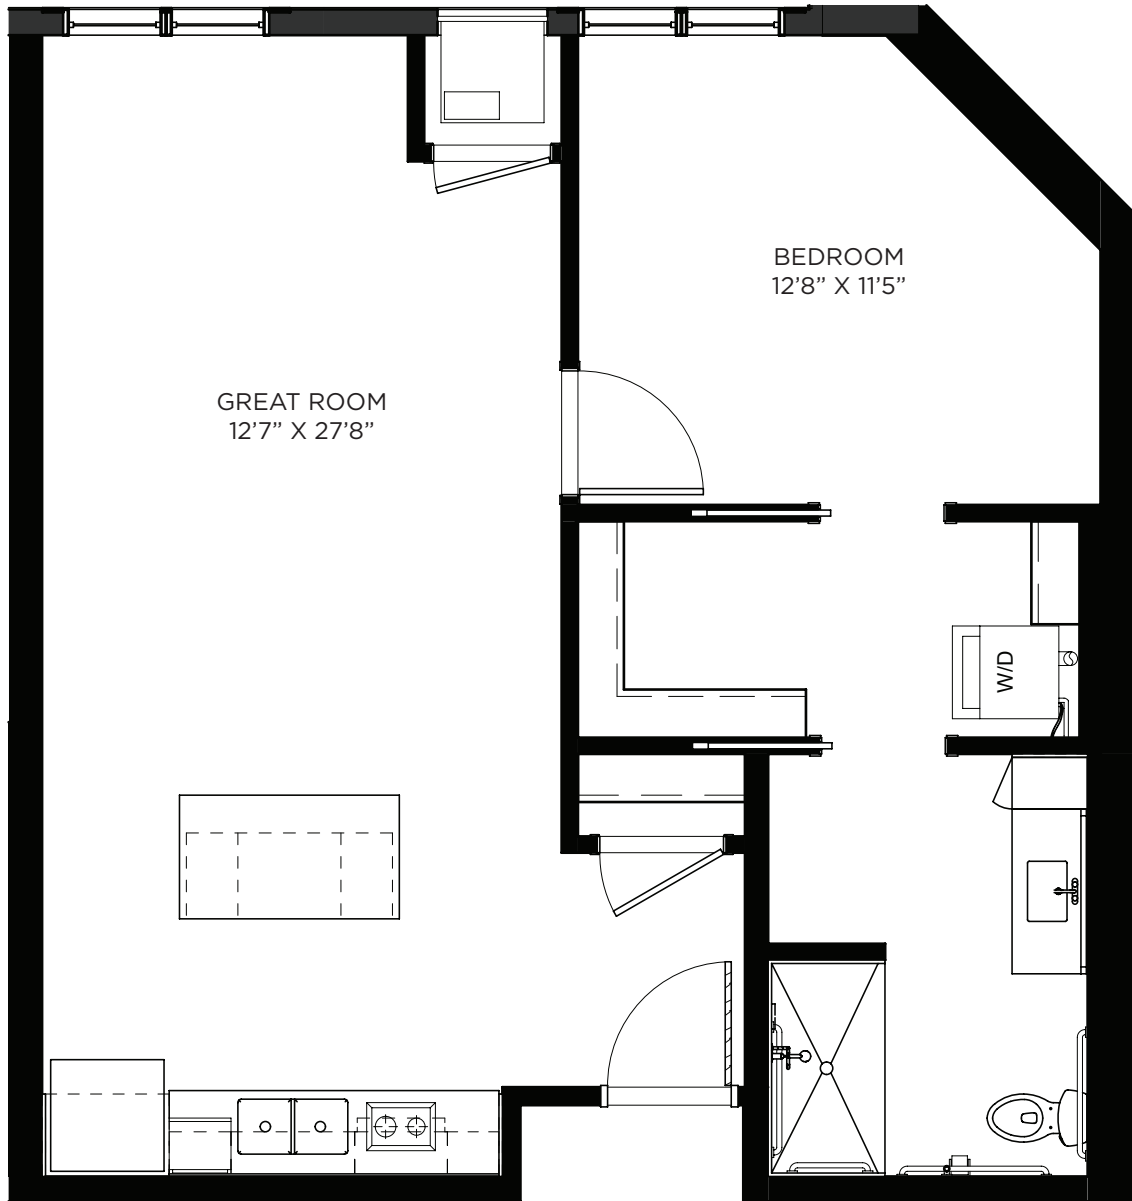

Residency numbers: 107, 206, 219, 254, 306, 336, 354, 406, 418, 454

Floor plans are for general reference only and are not to scale.

SAGEWYNNSM
ON LAKE LORRAINE

One Bedroom - 688 sq ft

Residency numbers: 281, 318

Floor plans are for general reference only and are not to scale.

SAGEWYNNSM

ON LAKE LORRAINE

One Bedroom - 717 sq ft

Residency number: 411

Floor plans are for general reference only and are not to scale.

SAGEWYNNSM

ON LAKE LORRAINE

One Bedroom - 725 sq ft

Residency numbers: 348, 448

Floor plans are for general reference only and are not to scale.

SAGEWYNNSM

ON LAKE LORRAINE

One Bedroom - 725 sq ft

Residency number: 423A

Floor plans are for general reference only and are not to scale.

SAGEWYNNSM

ON LAKE LORRAINE

One Bedroom - 728 sq ft

Residency numbers: 338, 339

Floor plans are for general reference only and are not to scale.