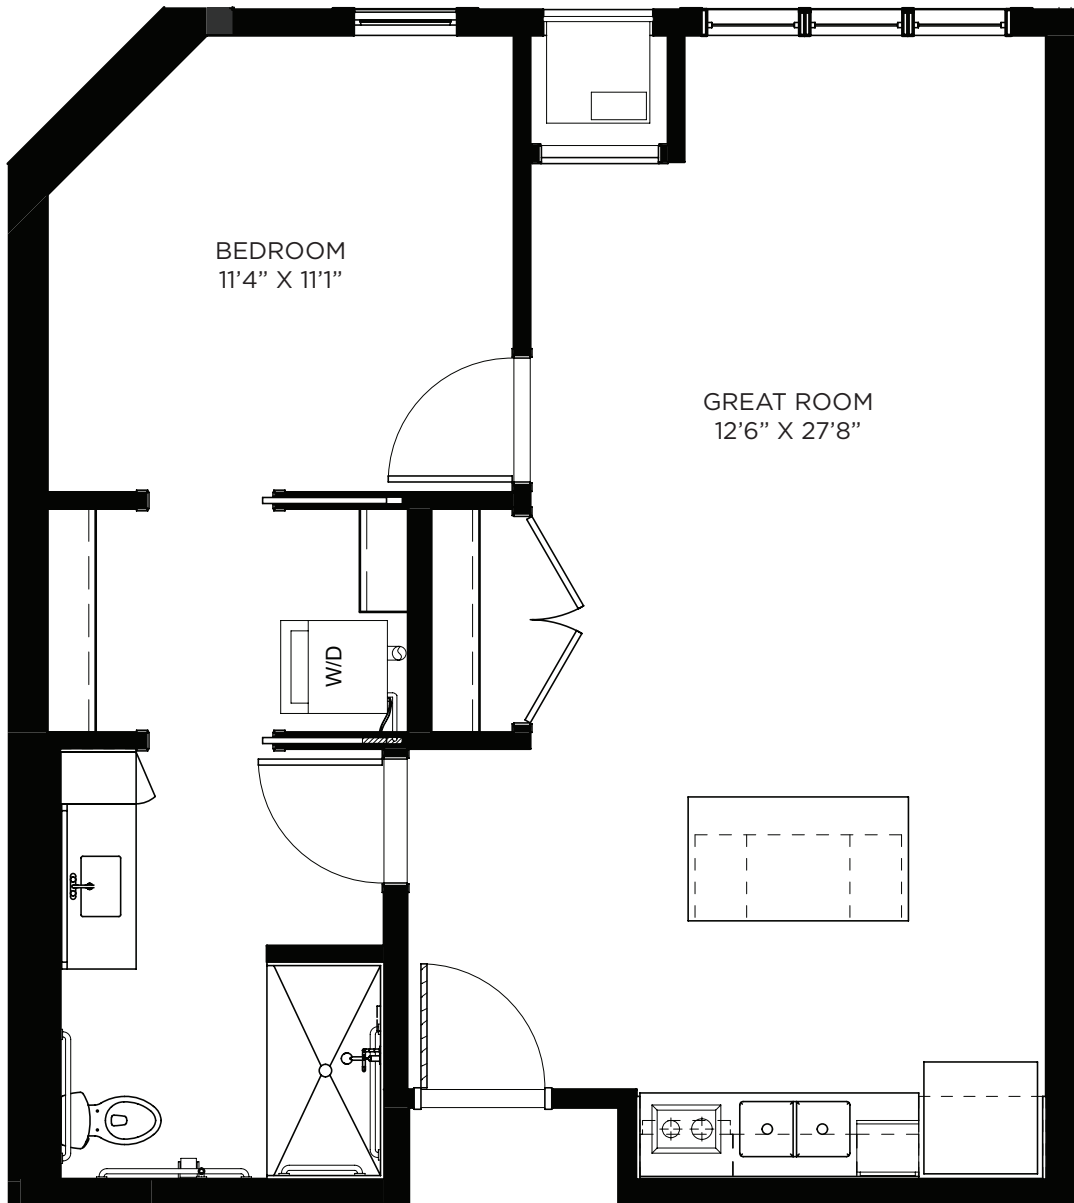

SAGEWYNNSM

ON LAKE LORRAINE

One Bedroom - 656 sq ft

Residency numbers: 345, 347, 445, 447

Floor plans are for general reference only and are not to scale.

SAGEWYNNSM

ON LAKE LORRAINE

One Bedroom - 680-699 sq ft

Residency numbers: 107, 206, 219, 254, 306, 336, 354, 406, 418, 454

Floor plans are for general reference only and are not to scale.

SAGEWYNNSM
ON LAKE LORRAINE

One Bedroom - 688 sq ft

Residency numbers: 281, 318

Floor plans are for general reference only and are not to scale.

SAGEWYNNSM

ON LAKE LORRAINE

One Bedroom - 717 sq ft

Residency number: 411

Floor plans are for general reference only and are not to scale.

SAGEWYNNSM

ON LAKE LORRAINE

One Bedroom - 725 sq ft

Residency numbers: 348, 448

Floor plans are for general reference only and are not to scale.

SAGEWYNNSM

ON LAKE LORRAINE

One Bedroom - 725 sq ft

Residency number: 423A