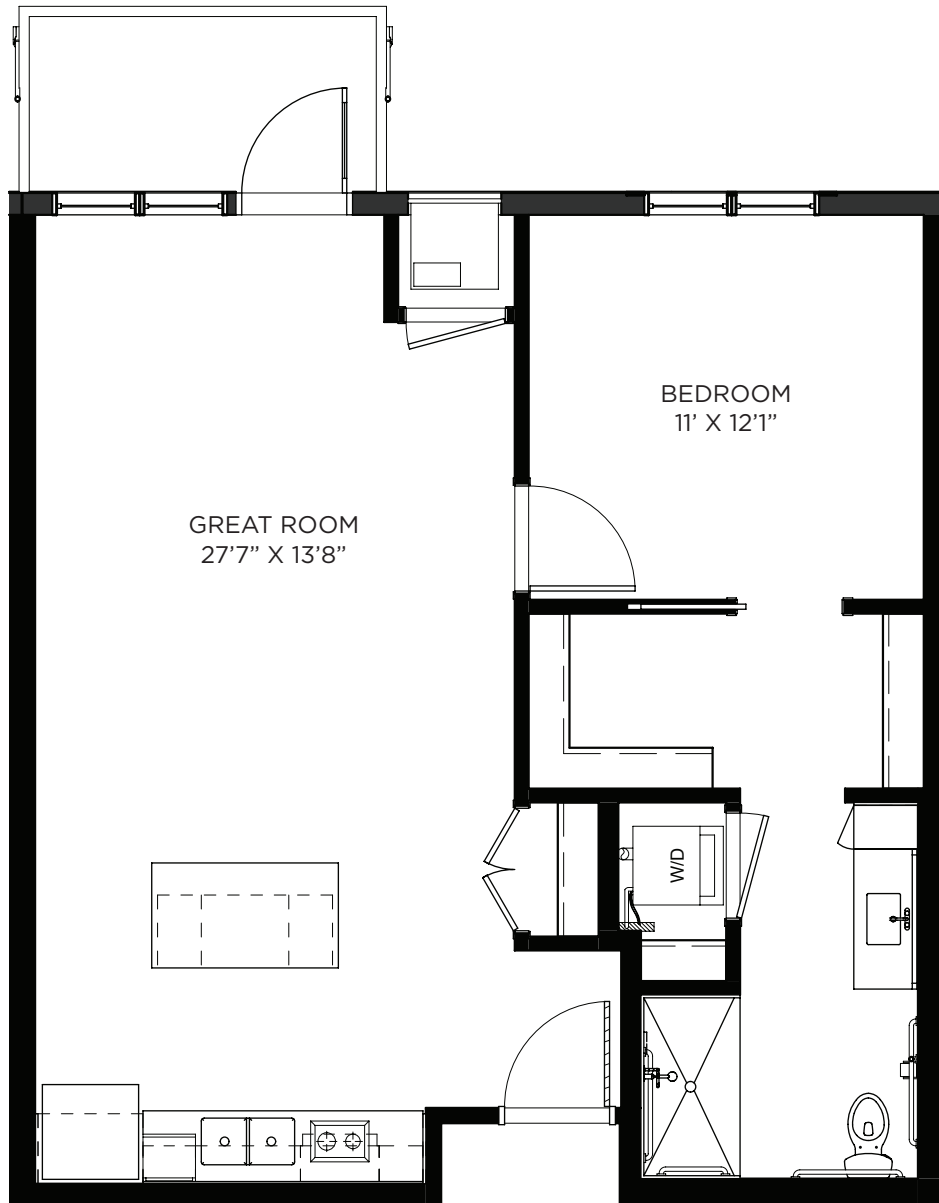

Floor plans are for general reference only and are not to scale.

SAGEWYNNSM

ON LAKE LORRAINE

One Bedroom / Balcony - 682 sq ft

Residency numbers: 344, 346, 444, 446

Floor plans are for general reference only and are not to scale.

SAGEWYNNSM

ON LAKE LORRAINE

One Bedroom / Balcony - 696 sq ft

Residency number: 220

Floor plans are for general reference only and are not to scale.

SAGEWYNNSM

ON LAKE LORRAINE

One Bedroom / Balcony - 717 sq ft

Residency numbers: 211, 311

Floor plans are for general reference only and are not to scale.

SAGEWYNNSM
ON LAKE LORRAINE

One Bedroom / Balcony - 728 sq ft

Residency numbers: 438, 439

Floor plans are for general reference only and are not to scale.