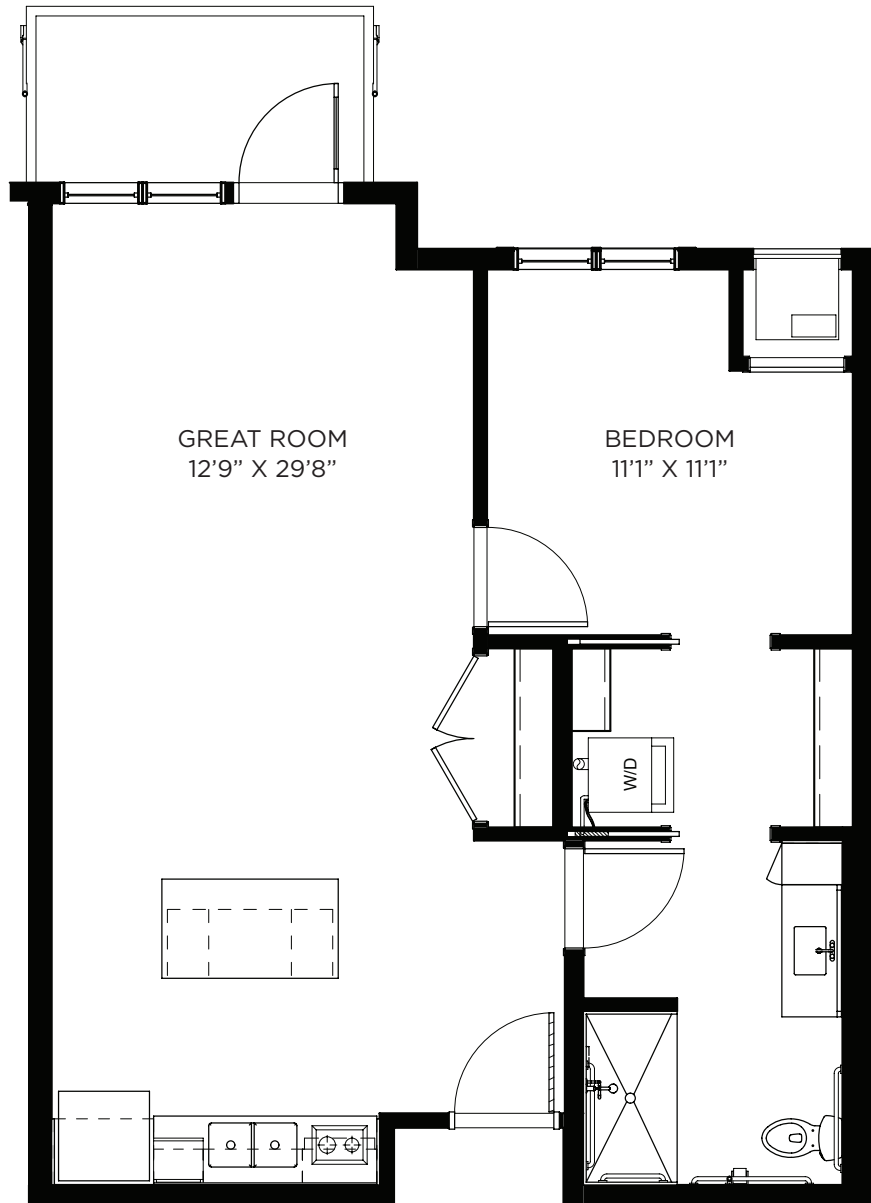

Floor plans are for general reference only and are not to scale.

SAGEWYNNSM

ON LAKE LORRAINE

One Bedroom / Balcony - 682 sq ft

Residency numbers: 344, 346, 444, 446

Floor plans are for general reference only and are not to scale.

SAGEWYNNSM

ON LAKE LORRAINE

One Bedroom / Balcony - 696 sq ft

Residency number: 220

Floor plans are for general reference only and are not to scale.

SAGEWYNNSM

ON LAKE LORRAINE

One Bedroom / Balcony - 717 sq ft