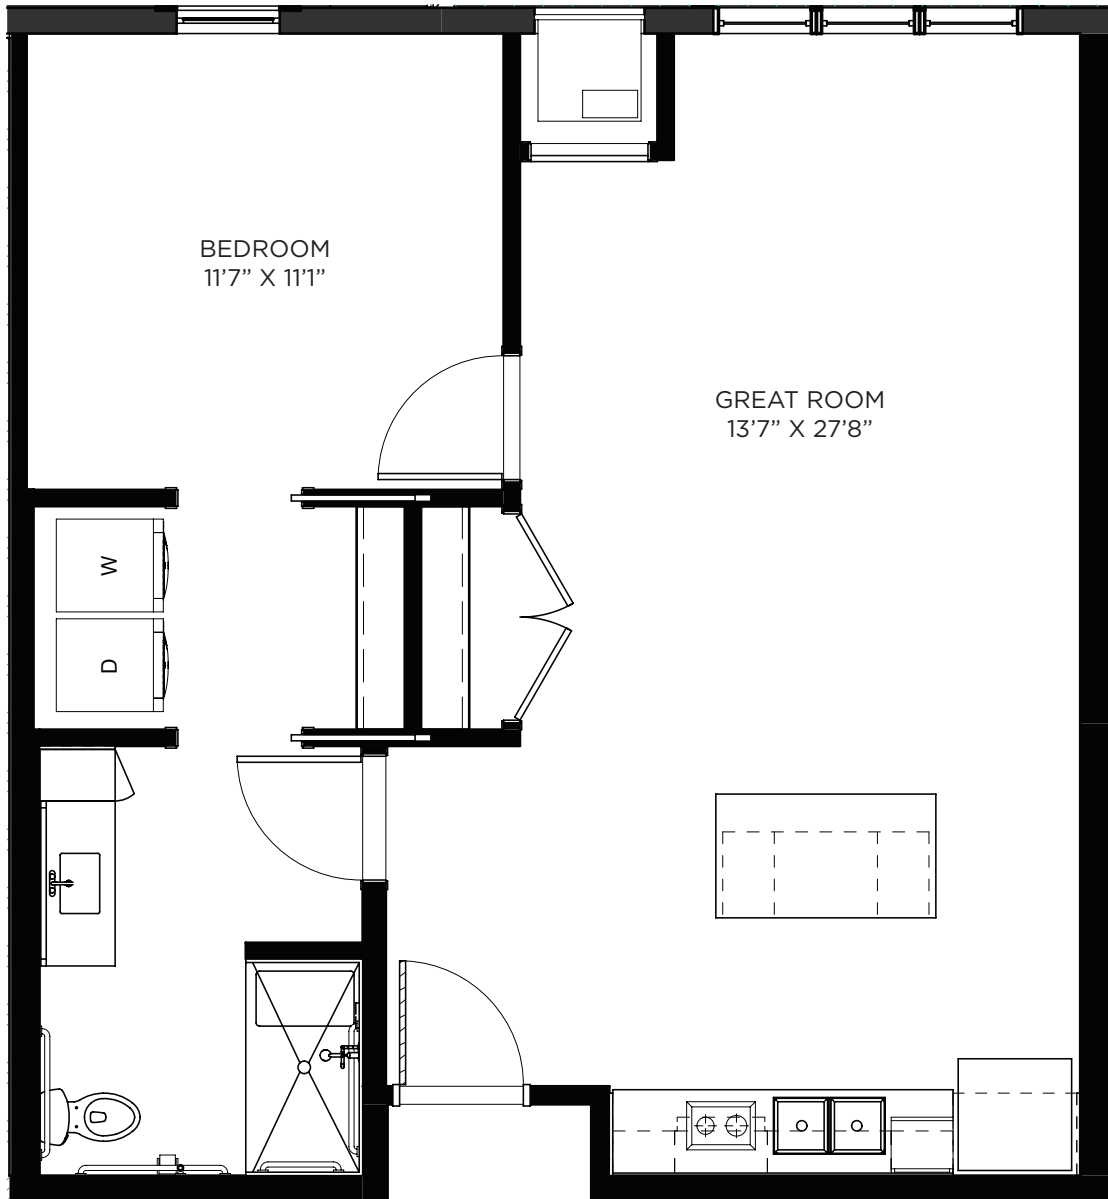

Floor plans are for general reference only and are not to scale.

SAGEWYNNSM

ON LAKE LORRAINE

One Bedroom - 717 sq ft

Residency number: 411

Floor plans are for general reference only and are not to scale.

SAGEWYNNSM

ON LAKE LORRAINE

One Bedroom - 725 sq ft

Residency numbers: 348, 448

Floor plans are for general reference only and are not to scale.

SAGEWYNNSM

ON LAKE LORRAINE

One Bedroom - 725 sq ft

Residency number: 423A

Floor plans are for general reference only and are not to scale.

SAGEWYNNSM

ON LAKE LORRAINE

One Bedroom - 728 sq ft

Residency numbers: 338, 339

Floor plans are for general reference only and are not to scale.

SAGEWYNNSM

ON LAKE LORRAINE

One Bedroom - 820 sq ft

Residency numbers: 331, 333

Floor plans are for general reference only and are not to scale.

SAGEWYNNSM

ON LAKE LORRAINE

One Bedroom / Balcony - 675 sq ft