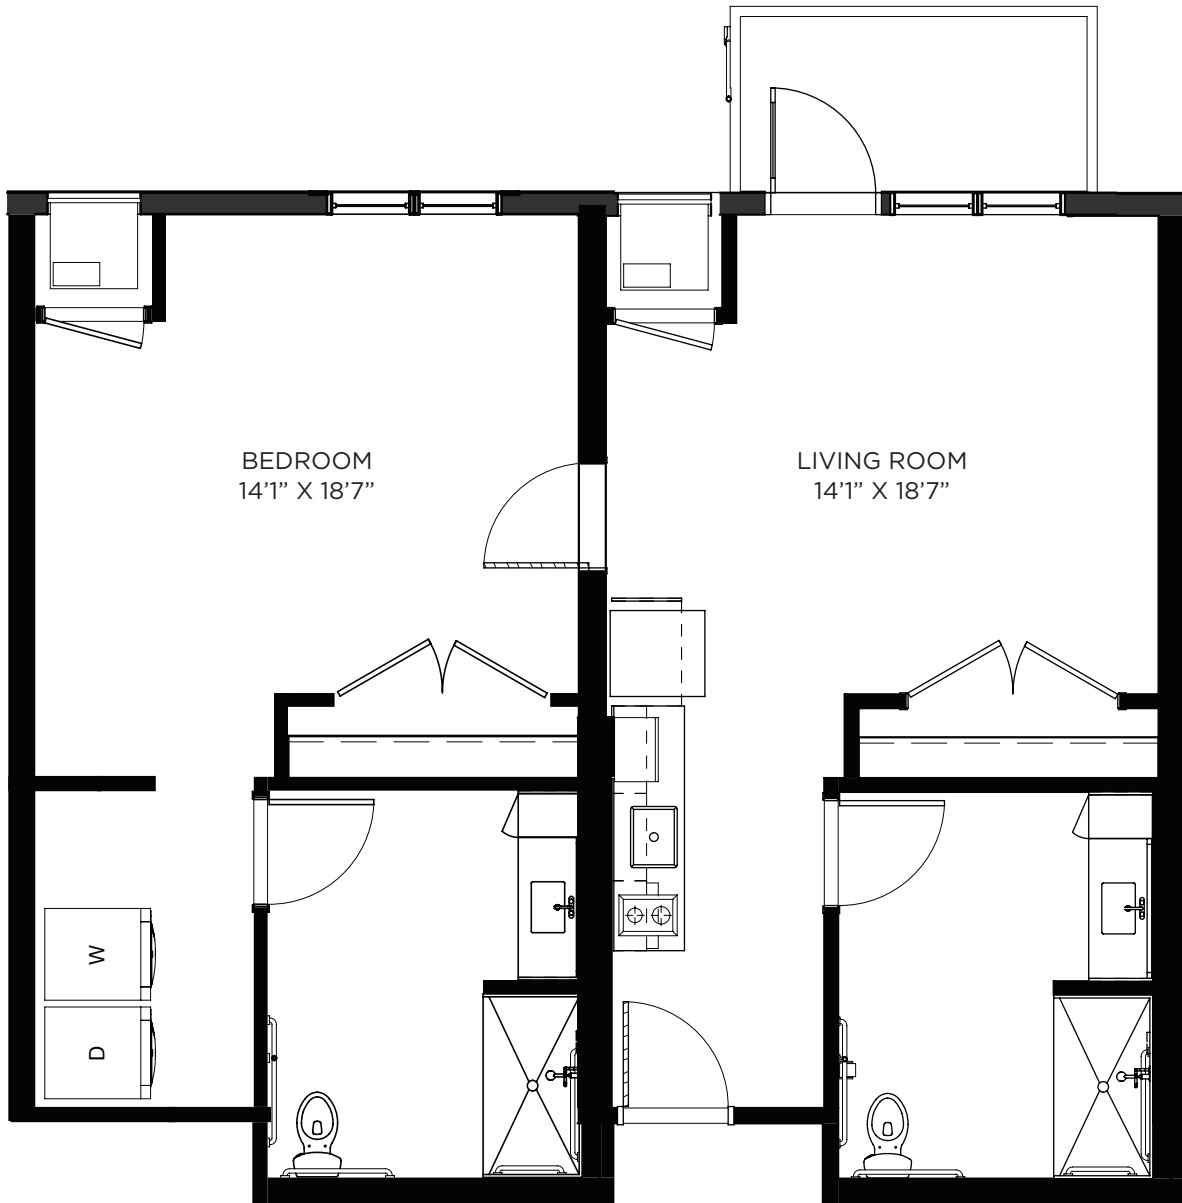

SAGEWYNNSM

ON LAKE LORRAINE

One Bedroom / Balcony - 696 sq ft

Residency number: 220

Floor plans are for general reference only and are not to scale.

SAGEWYNNSM

ON LAKE LORRAINE

One Bedroom / Balcony - 717 sq ft

Residency numbers: 211, 311

Floor plans are for general reference only and are not to scale.

SAGEWYNNSM
ON LAKE LORRAINE

One Bedroom / Balcony - 728 sq ft

Residency numbers: 438, 439

Floor plans are for general reference only and are not to scale.

SAGEWYNNSM

ON LAKE LORRAINE

One Bedroom / Balcony - 847 sq ft

Residency number: 250

Floor plans are for general reference only and are not to scale.