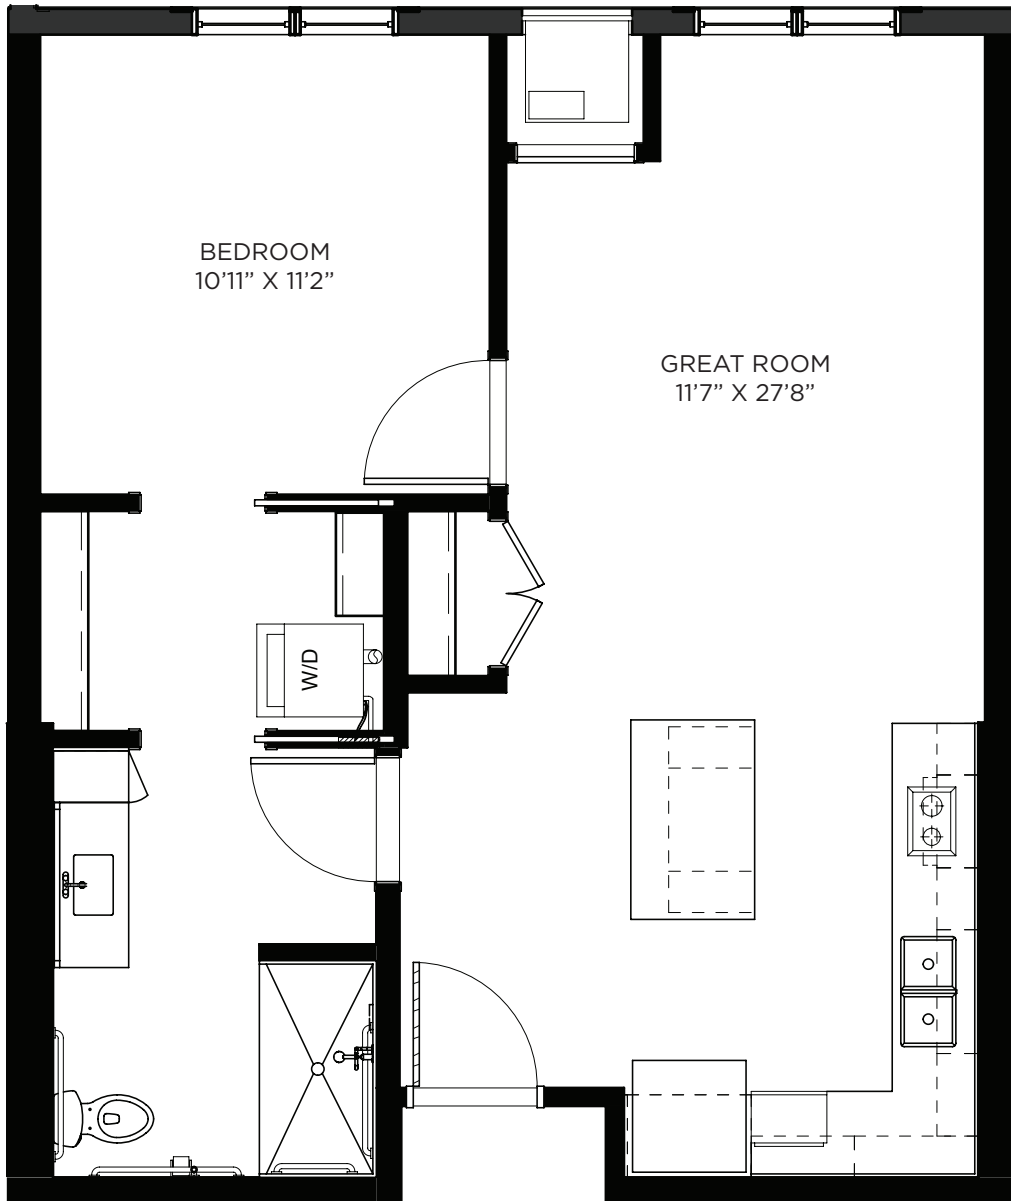

SAGEWYNNSM

ON LAKE LORRAINE

One Bedroom - 656 sq ft

Residency numbers: 345, 347, 445, 447

Floor plans are for general reference only and are not to scale.

SAGEWYNNSM

ON LAKE LORRAINE

One Bedroom - 680-699 sq ft

Residency numbers: 107, 206, 219, 254, 306, 336, 354, 406, 418, 454

Floor plans are for general reference only and are not to scale.

SAGEWYNNSM
ON LAKE LORRAINE

One Bedroom - 688 sq ft

Residency numbers: 281, 318

Floor plans are for general reference only and are not to scale.

SAGEWYNNSM

ON LAKE LORRAINE

One Bedroom - 717 sq ft

Residency number: 411

Floor plans are for general reference only and are not to scale.

SAGEWYNNSM

ON LAKE LORRAINE

One Bedroom - 725 sq ft

Residency numbers: 348, 448

Floor plans are for general reference only and are not to scale.

SAGEWYNNSM

ON LAKE LORRAINE

One Bedroom - 725 sq ft

Residency number: 423A