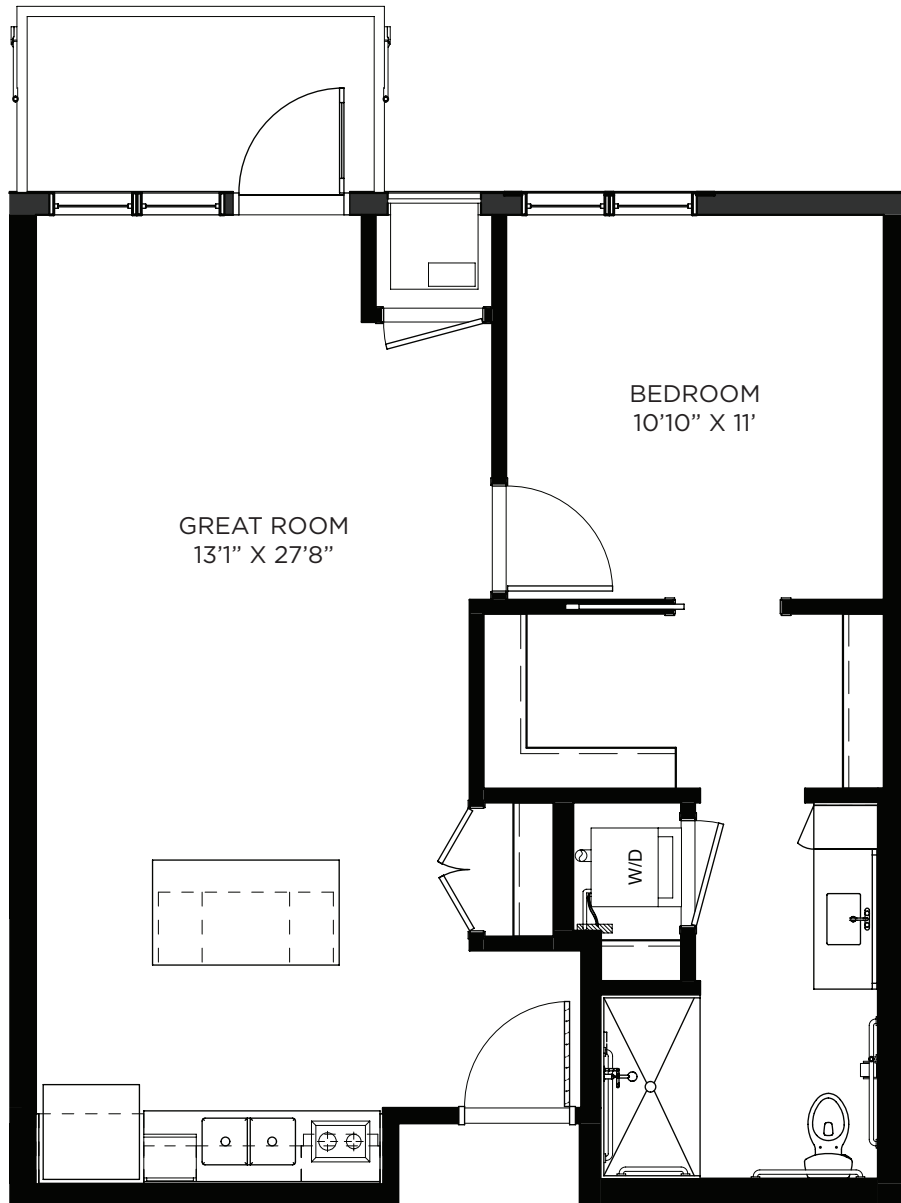

Floor plans are for general reference only and are not to scale.

SAGEWYNNSM

ON LAKE LORRAINE

One Bedroom - 728 sq ft

Residency numbers: 338, 339

Floor plans are for general reference only and are not to scale.

SAGEWYNNSM

ON LAKE LORRAINE

One Bedroom - 820 sq ft

Residency numbers: 331, 333

Floor plans are for general reference only and are not to scale.

SAGEWYNNSM

ON LAKE LORRAINE

One Bedroom / Balcony - 675 sq ft

Residency numbers: 213, 313

Floor plans are for general reference only and are not to scale.

SAGEWYNNSM

ON LAKE LORRAINE

One Bedroom / Balcony - 680 - 699 sq ft

Residency numbers: 207, 253, 307, 319, 320, 350, 353, 407, 419, 420, 450, 453