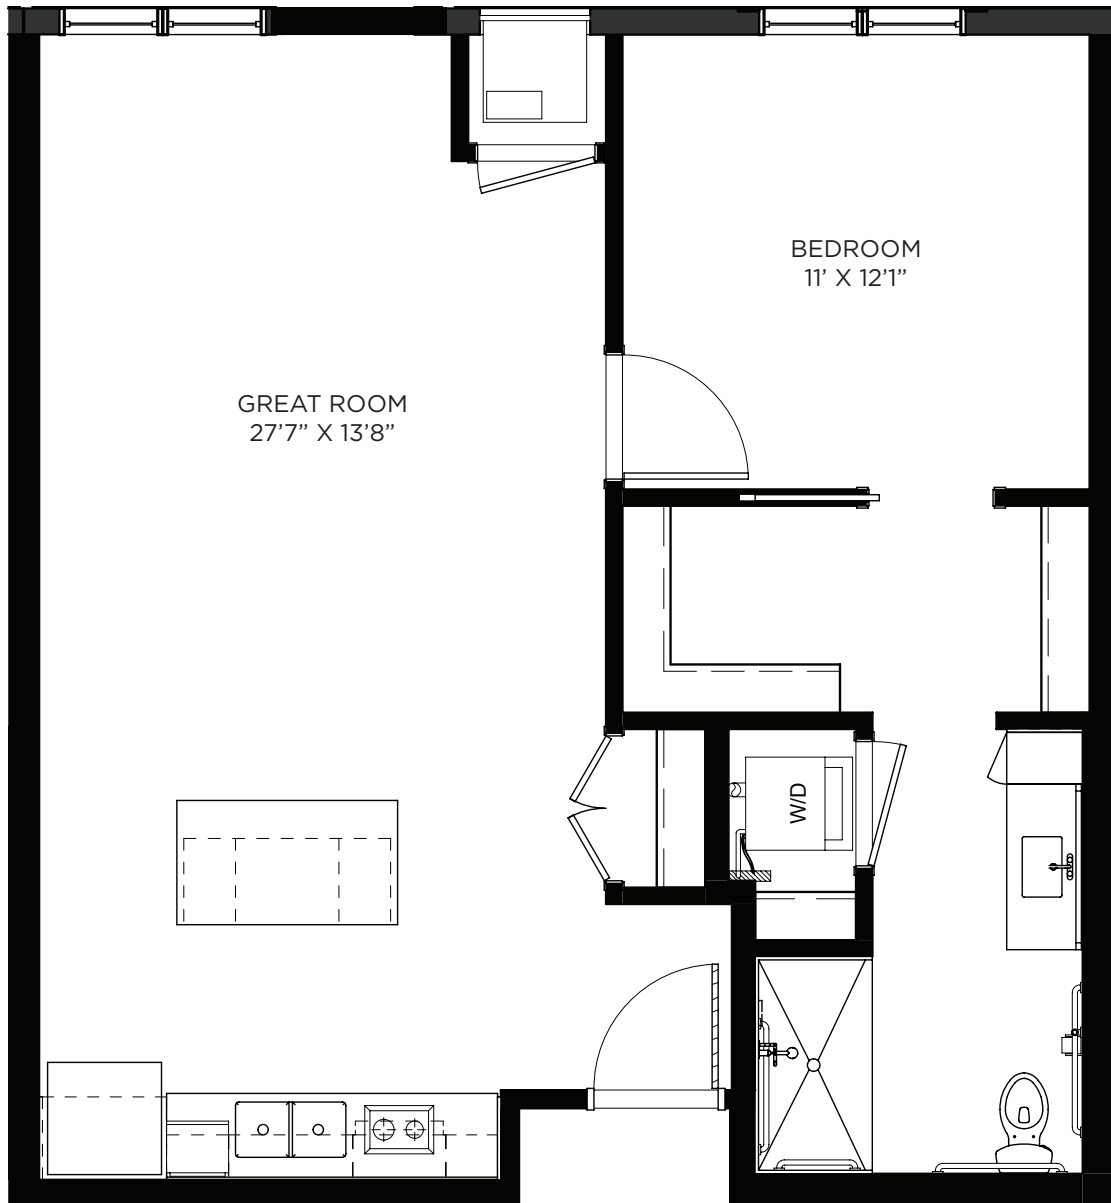

Floor plans are for general reference only and are not to scale.

SAGEWYNNSM

ON LAKE LORRAINE

One Bedroom - 717 sq ft

Residency number: 411

Floor plans are for general reference only and are not to scale.

SAGEWYNNSM

ON LAKE LORRAINE

One Bedroom - 725 sq ft

Residency numbers: 348, 448

Floor plans are for general reference only and are not to scale.

SAGEWYNNSM

ON LAKE LORRAINE

One Bedroom - 725 sq ft

Residency number: 423A

Floor plans are for general reference only and are not to scale.

SAGEWYNNSM

ON LAKE LORRAINE

One Bedroom - 728 sq ft

Residency numbers: 338, 339

Floor plans are for general reference only and are not to scale.

SAGEWYNNSM

ON LAKE LORRAINE

One Bedroom - 820 sq ft

Residency numbers: 331, 333

Floor plans are for general reference only and are not to scale.

SAGEWYNNSM

ON LAKE LORRAINE

One Bedroom / Balcony - 675 sq ft