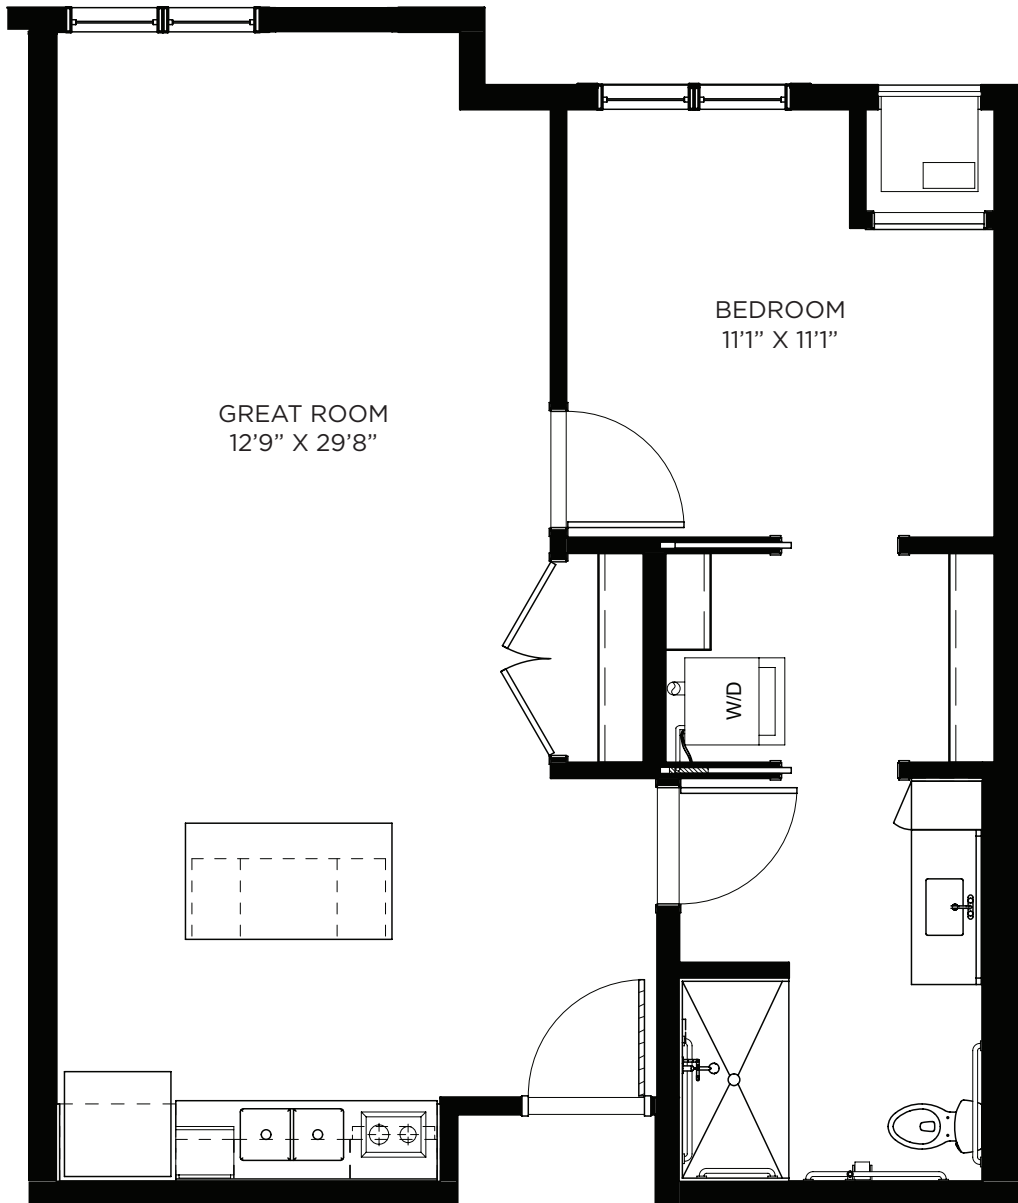

SAGEWYNNSM

ON LAKE LORRAINE

One Bedroom - 656 sq ft

Residency numbers: 345, 347, 445, 447

Floor plans are for general reference only and are not to scale.

SAGEWYNNSM

ON LAKE LORRAINE

One Bedroom - 680-699 sq ft

Residency numbers: 107, 206, 219, 254, 306, 336, 354, 406, 418, 454

Floor plans are for general reference only and are not to scale.

SAGEWYNNSM
ON LAKE LORRAINE

One Bedroom - 688 sq ft

Residency numbers: 281, 318

Floor plans are for general reference only and are not to scale.

SAGEWYNNSM

ON LAKE LORRAINE

One Bedroom - 717 sq ft

Residency number: 411

Floor plans are for general reference only and are not to scale.

SAGEWYNNSM

ON LAKE LORRAINE

One Bedroom - 725 sq ft

Residency numbers: 348, 448

Floor plans are for general reference only and are not to scale.

SAGEWYNNSM

ON LAKE LORRAINE

One Bedroom - 725 sq ft

Residency number: 423A