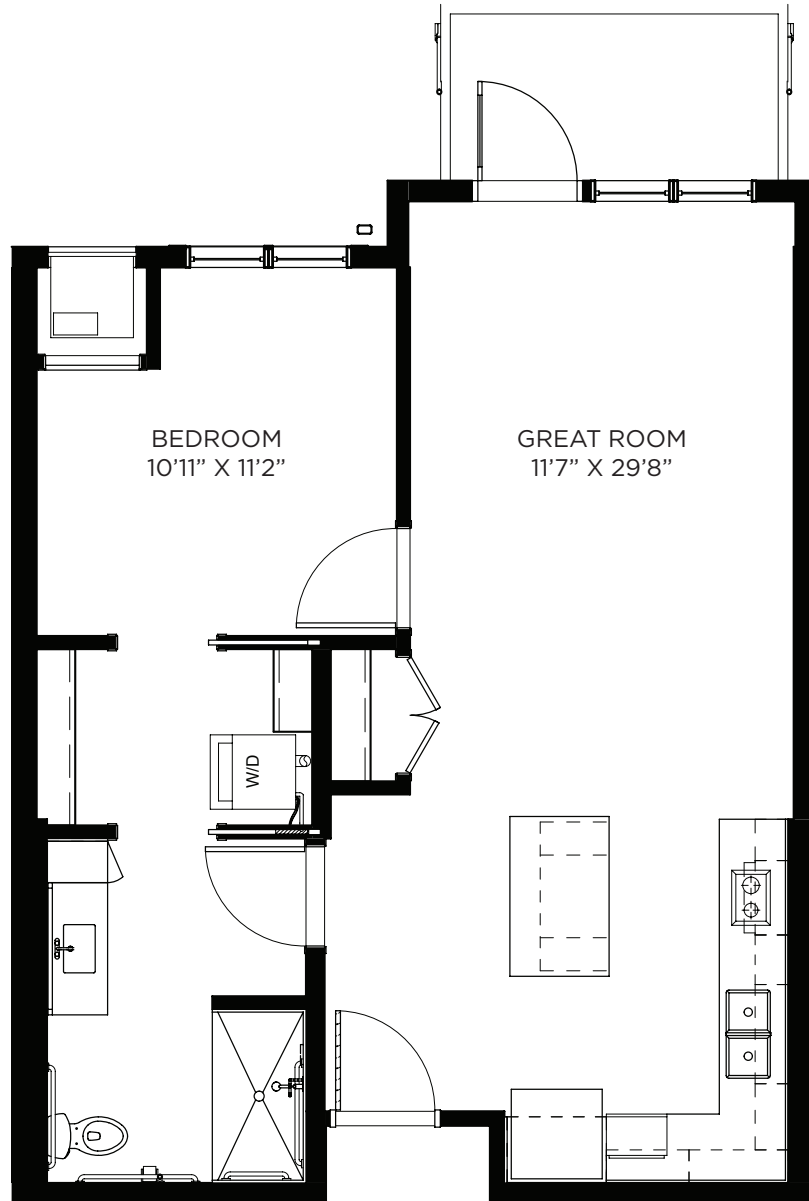

SAGEWYNNSM

ON LAKE LORRAINE

One Bedroom - 820 sq ft

Residency numbers: 331, 333

Floor plans are for general reference only and are not to scale.

SAGEWYNNSM

ON LAKE LORRAINE

One Bedroom / Balcony - 675 sq ft

Residency numbers: 213, 313

Floor plans are for general reference only and are not to scale.

SAGEWYNNSM

ON LAKE LORRAINE

One Bedroom / Balcony - 680 - 699 sq ft

Residency numbers: 207, 253, 307, 319, 320, 350, 353, 407, 419, 420, 450, 453

Floor plans are for general reference only and are not to scale.

SAGEWYNNSM

ON LAKE LORRAINE

One Bedroom / Balcony - 682 sq ft

Residency numbers: 344, 346, 444, 446

Floor plans are for general reference only and are not to scale.

SAGEWYNNSM

ON LAKE LORRAINE

One Bedroom / Balcony - 696 sq ft

Residency number: 220

Floor plans are for general reference only and are not to scale.

SAGEWYNNSM

ON LAKE LORRAINE

One Bedroom / Balcony - 717 sq ft