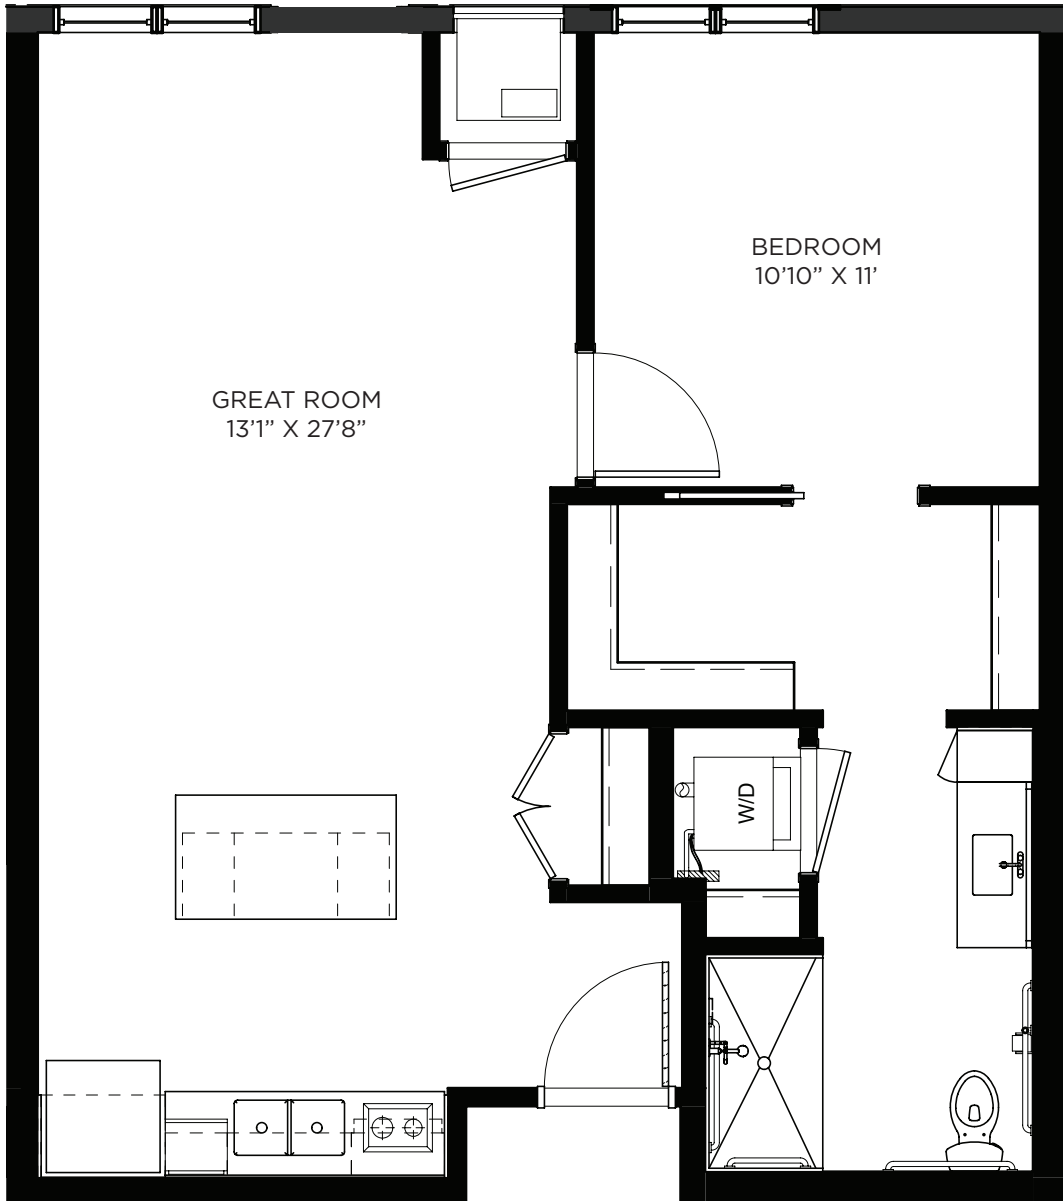

SAGEWYNNSM

ON LAKE LORRAINE

One Bedroom - 656 sq ft

Residency numbers: 345, 347, 445, 447

Floor plans are for general reference only and are not to scale.

SAGEWYNNSM

ON LAKE LORRAINE

One Bedroom - 680-699 sq ft

Residency numbers: 107, 206, 219, 254, 306, 336, 354, 406, 418, 454

Floor plans are for general reference only and are not to scale.

SAGEWYNNSM
ON LAKE LORRAINE

One Bedroom - 688 sq ft

Residency numbers: 281, 318

Floor plans are for general reference only and are not to scale.

SAGEWYNNSM

ON LAKE LORRAINE

One Bedroom - 717 sq ft

Residency number: 411

Floor plans are for general reference only and are not to scale.

SAGEWYNNSM

ON LAKE LORRAINE

One Bedroom - 725 sq ft

Residency numbers: 348, 448

Floor plans are for general reference only and are not to scale.

SAGEWYNNSM

ON LAKE LORRAINE

One Bedroom - 725 sq ft

Residency number: 423A