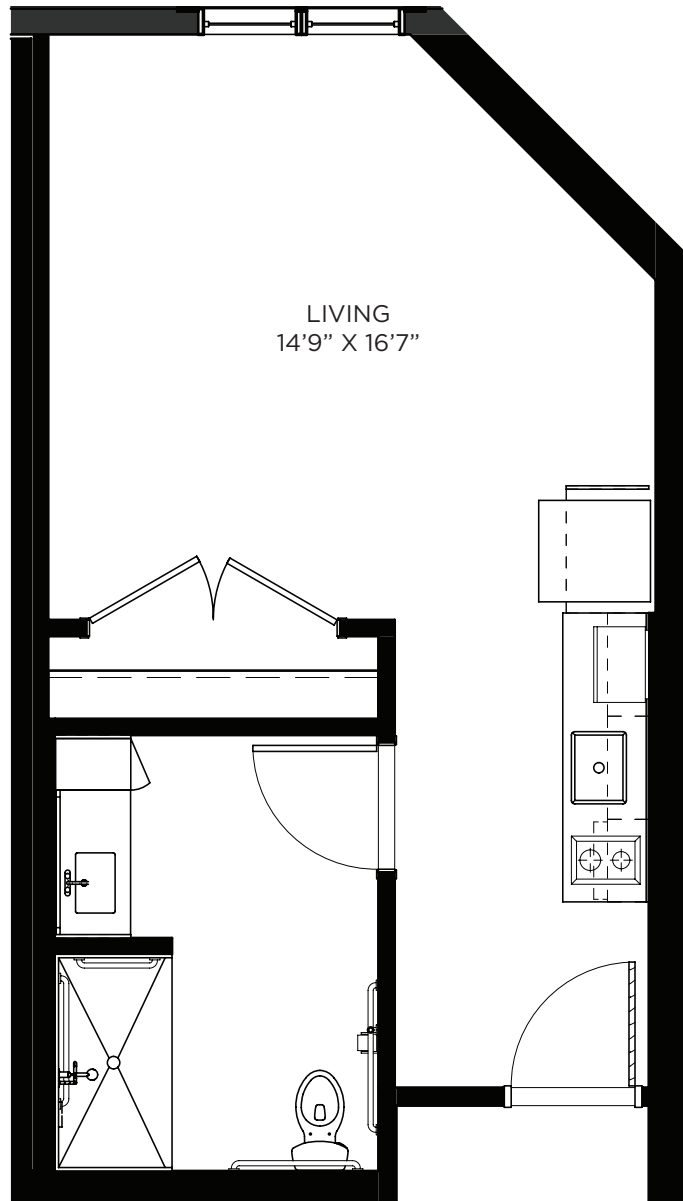

SAGEWYNNSM

ON LAKE LORRAINE

Studio - 397-412 sq ft

Residency numbers: 327, 330, 337A, 340, 433, 434, 435, 440

Floor plans are for general reference only and are not to scale.

SAGEWYNNSM

ON LAKE LORRAINE

Studio - 400 sq ft

Residency numbers: 223, 323

Floor plans are for general reference only and are not to scale.

SAGEWYNNSM

ON LAKE LORRAINE

Studio - 416 sq ft

Residency number: 201

Floor plans are for general reference only and are not to scale.

SAGEWYNNSM

ON LAKE LORRAINE

Studio - 445-455 sq ft

Residency number: 248

Floor plans are for general reference only and are not to scale.

SAGEWYNNSM

ON LAKE LORRAINE

Studio / Balcony - 397-412 sq ft