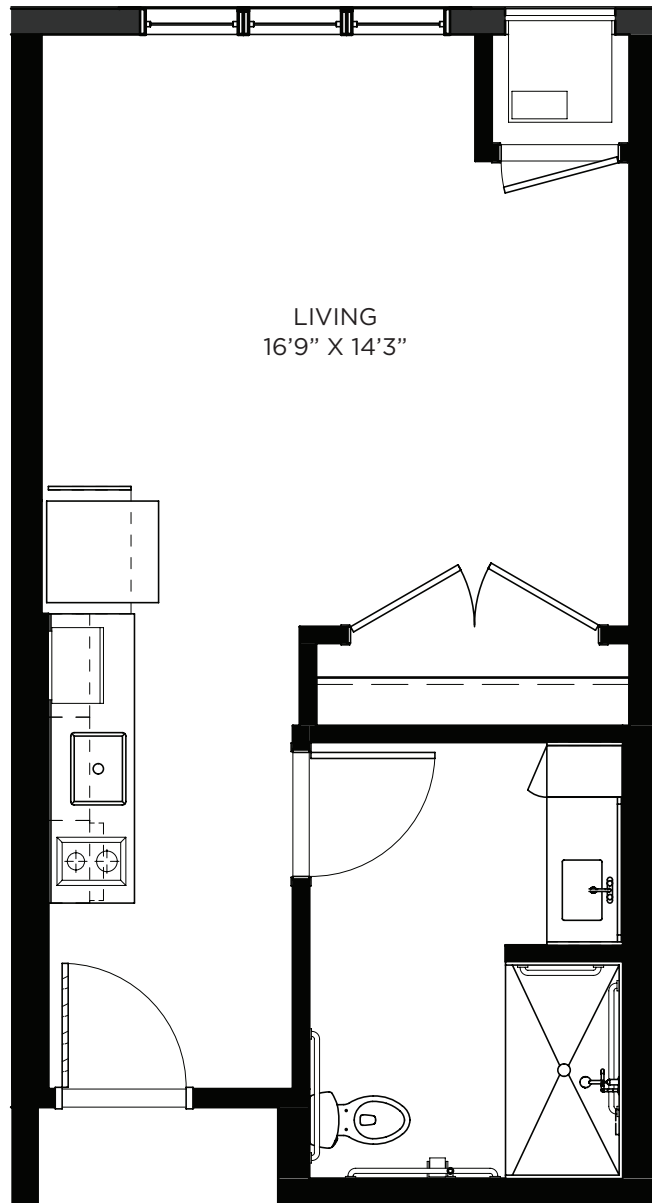

SAGEWYNNSM

ON LAKE LORRAINE

Studio - 397-412 sq ft

Residency numbers: 327, 330, 337A, 340, 433, 434, 435, 440

Floor plans are for general reference only and are not to scale.

SAGEWYNNSM

ON LAKE LORRAINE

Studio - 400 sq ft

Residency numbers: 223, 323

Floor plans are for general reference only and are not to scale.

SAGEWYNNSM

ON LAKE LORRAINE

Studio - 416 sq ft

Residency number: 201

Floor plans are for general reference only and are not to scale.

SAGEWYNNSM

ON LAKE LORRAINE

Studio - 445-455 sq ft

Residency number: 248

Floor plans are for general reference only and are not to scale.

SAGEWYNNSM

ON LAKE LORRAINE

Studio / Balcony - 397-412 sq ft