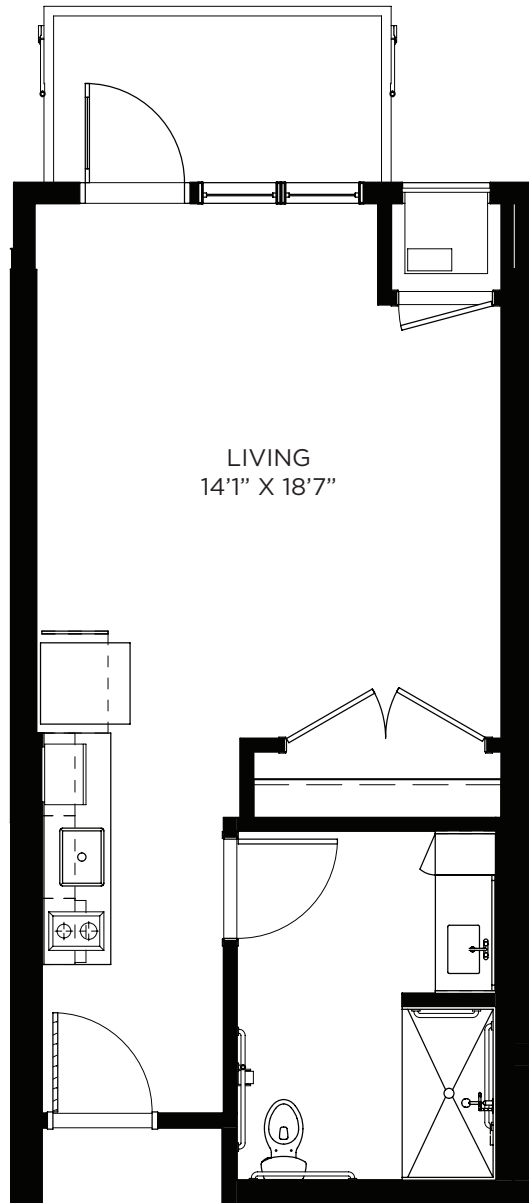

SAGEWYNNSM

ON LAKE LORRAINE

Studio - 397-412 sq ft

Residency numbers: 327, 330, 337A, 340, 433, 434, 435, 440

Floor plans are for general reference only and are not to scale.

SAGEWYNNSM

ON LAKE LORRAINE

Studio - 400 sq ft

Residency numbers: 223, 323

Floor plans are for general reference only and are not to scale.

SAGEWYNNSM

ON LAKE LORRAINE

Studio - 416 sq ft

Residency number: 201

Floor plans are for general reference only and are not to scale.

SAGEWYNNSM

ON LAKE LORRAINE

Studio - 445-455 sq ft

Residency number: 248

Floor plans are for general reference only and are not to scale.

SAGEWYNNSM

ON LAKE LORRAINE

Studio / Balcony - 397-412 sq ft

Residency numbers: 316, 326

Floor plans are for general reference only and are not to scale.

SAGEWYNNSM
ON LAKE LORRAINE

Studio / Balcony - 438 sq ft

Residency numbers: 341, 441

Floor plans are for general reference only and are not to scale.