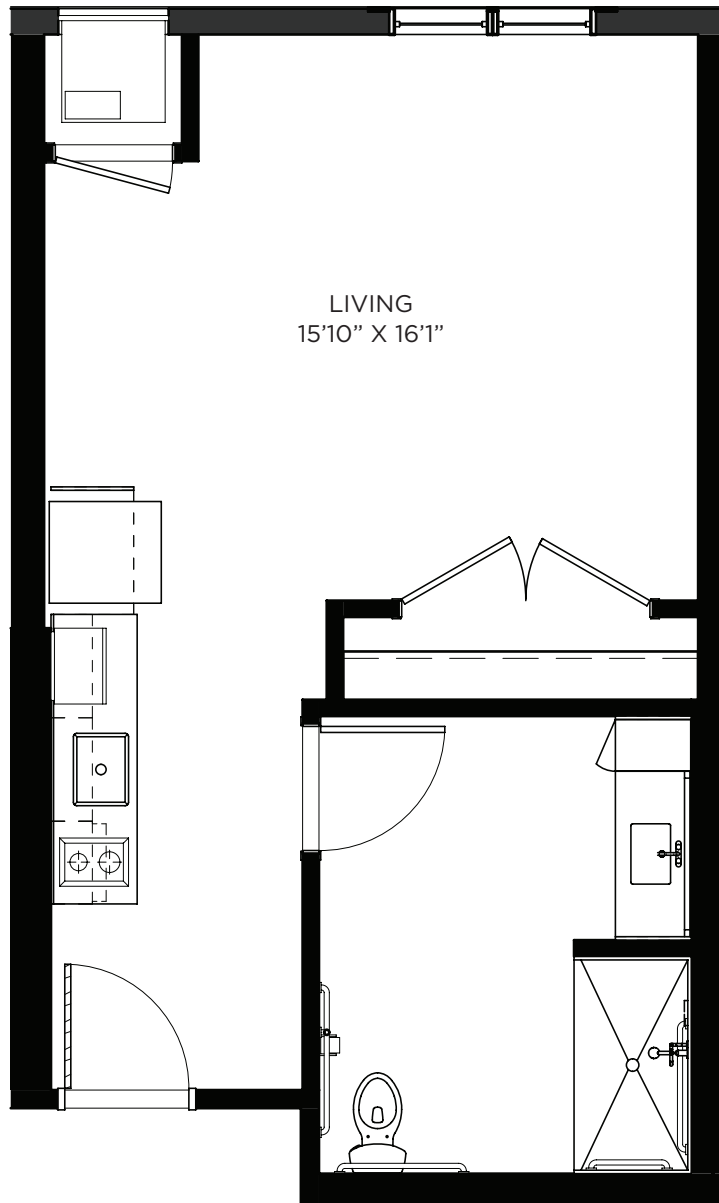

SAGEWYNNSM

ON LAKE LORRAINE

Studio - 397-412 sq ft

Residency numbers: 327, 330, 337A, 340, 433, 434, 435, 440

Floor plans are for general reference only and are not to scale.

SAGEWYNNSM

ON LAKE LORRAINE

Studio - 400 sq ft

Residency numbers: 223, 323

Floor plans are for general reference only and are not to scale.

SAGEWYNNSM

ON LAKE LORRAINE

Studio - 416 sq ft

Residency number: 201

Floor plans are for general reference only and are not to scale.

SAGEWYNNSM

ON LAKE LORRAINE

Studio - 445-455 sq ft

Residency number: 248

Floor plans are for general reference only and are not to scale.

SAGEWYNNSM

ON LAKE LORRAINE

Studio / Balcony - 397-412 sq ft