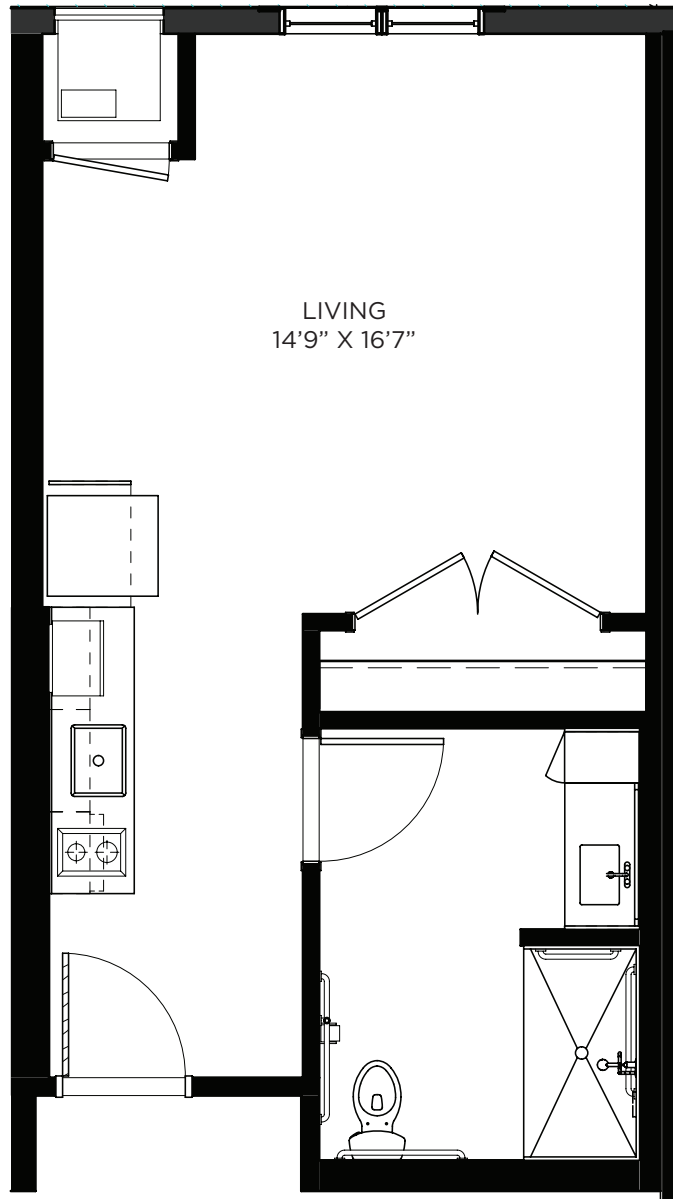

SAGEWYNNSM

ON LAKE LORRAINE

Studio - 397-412 sq ft

Residency numbers: 327, 330, 337A, 340, 433, 434, 435, 440

Floor plans are for general reference only and are not to scale.

SAGEWYNNSM

ON LAKE LORRAINE

Studio - 400 sq ft

Residency numbers: 223, 323

Floor plans are for general reference only and are not to scale.

SAGEWYNNSM

ON LAKE LORRAINE

Studio - 416 sq ft

Residency number: 201

Floor plans are for general reference only and are not to scale.

SAGEWYNNSM

ON LAKE LORRAINE

Studio - 445-455 sq ft

Residency number: 248

Floor plans are for general reference only and are not to scale.

SAGEWYNNSM

ON LAKE LORRAINE

Studio / Balcony - 397-412 sq ft