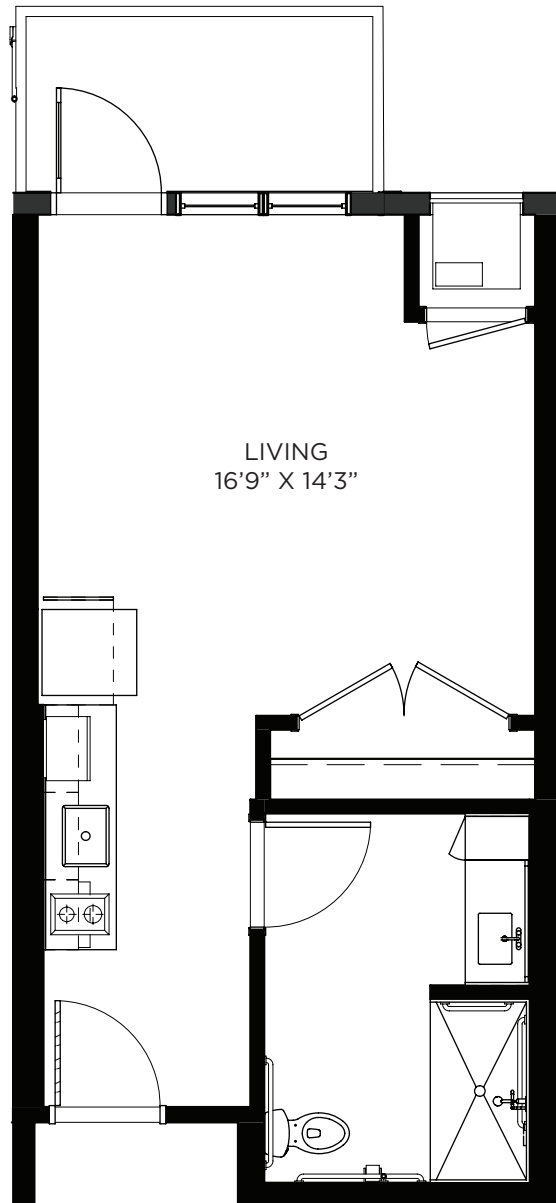

SAGEWYNNSM

ON LAKE LORRAINE

Studio - 397-412 sq ft

Residency numbers: 327, 330, 337A, 340, 433, 434, 435, 440

Floor plans are for general reference only and are not to scale.

SAGEWYNNSM

ON LAKE LORRAINE

Studio - 400 sq ft

Residency numbers: 223, 323

Floor plans are for general reference only and are not to scale.

SAGEWYNNSM

ON LAKE LORRAINE

Studio - 416 sq ft

Residency number: 201

Floor plans are for general reference only and are not to scale.

SAGEWYNNSM

ON LAKE LORRAINE

Studio - 445-455 sq ft

Residency number: 248

Floor plans are for general reference only and are not to scale.

SAGEWYNNSM

ON LAKE LORRAINE

Studio / Balcony - 397-412 sq ft

Residency numbers: 316, 326

Floor plans are for general reference only and are not to scale.

SAGEWYNNSM
ON LAKE LORRAINE

Studio / Balcony - 438 sq ft

Residency numbers: 341, 441

Floor plans are for general reference only and are not to scale.