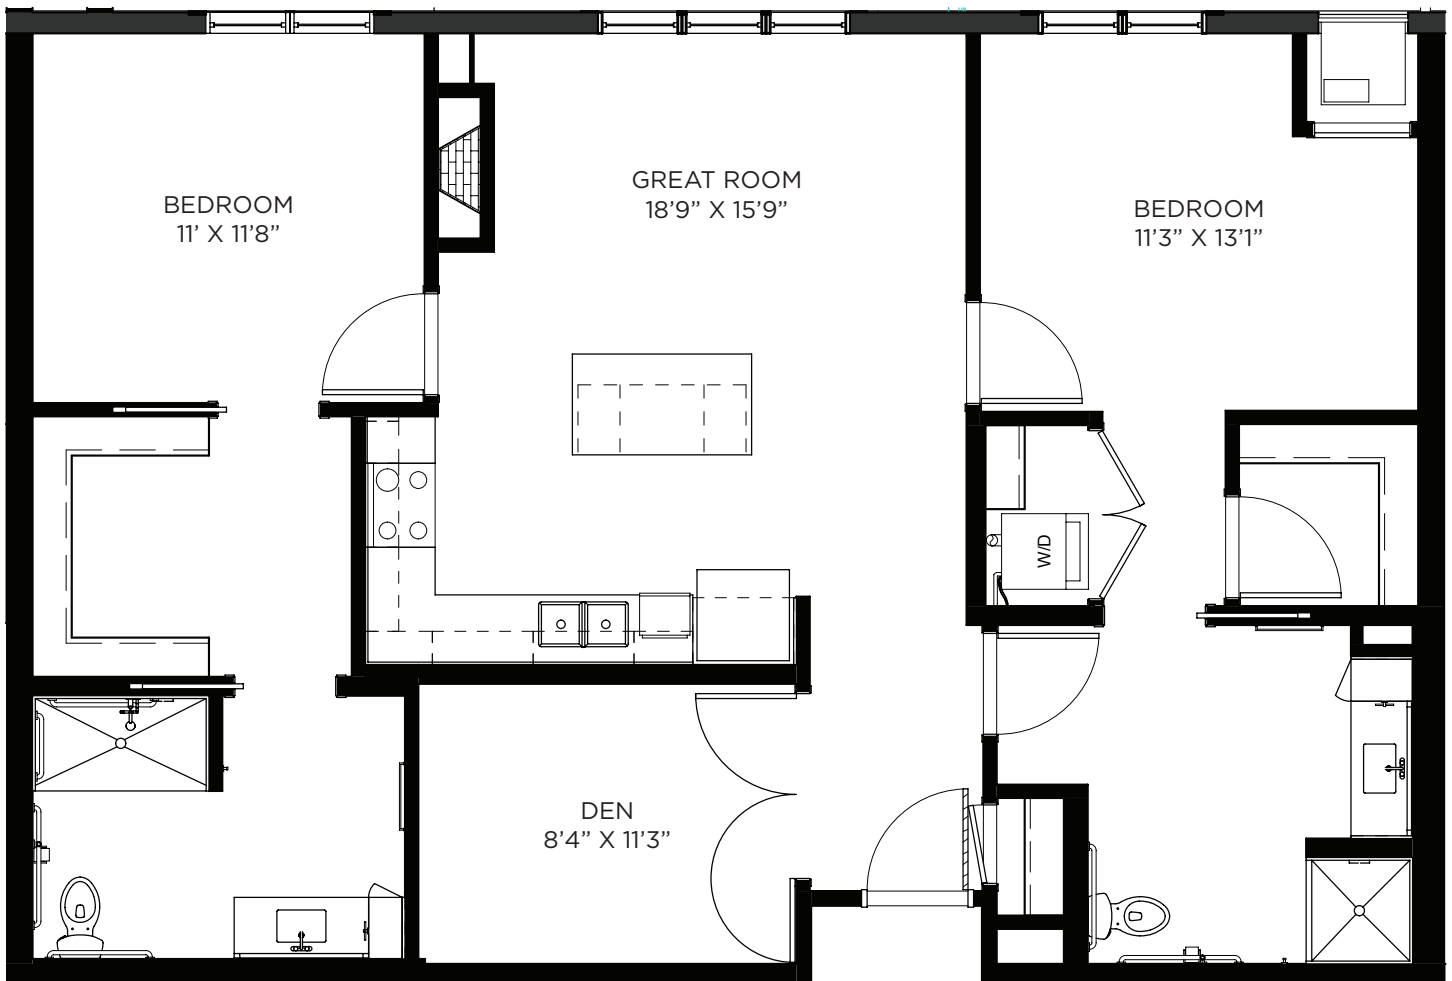

SAGEWYNNSM
ON LAKE LORRAINE

Two Bedroom / Den - 1168 sq ft

Residency numbers: 303, 403

Floor plans are for general reference only and are not to scale.

SAGEWYNNSM

ON LAKE LORRAINE

Two Bedroom / Den - 1175 sq ft

Residency number: 404

Floor plans are for general reference only and are not to scale.

SAGEWYNNSM

ON LAKE LORRAINE

Two Bedroom / Den - 1225 sq ft

Residency numbers: 204, 304

Floor plans are for general reference only and are not to scale.

SAGEWYNNSM

ON LAKE LORRAINE

Two Bedroom / Den / Balcony - 1234 sq ft

Residency number: 329

Floor plans are for general reference only and are not to scale.