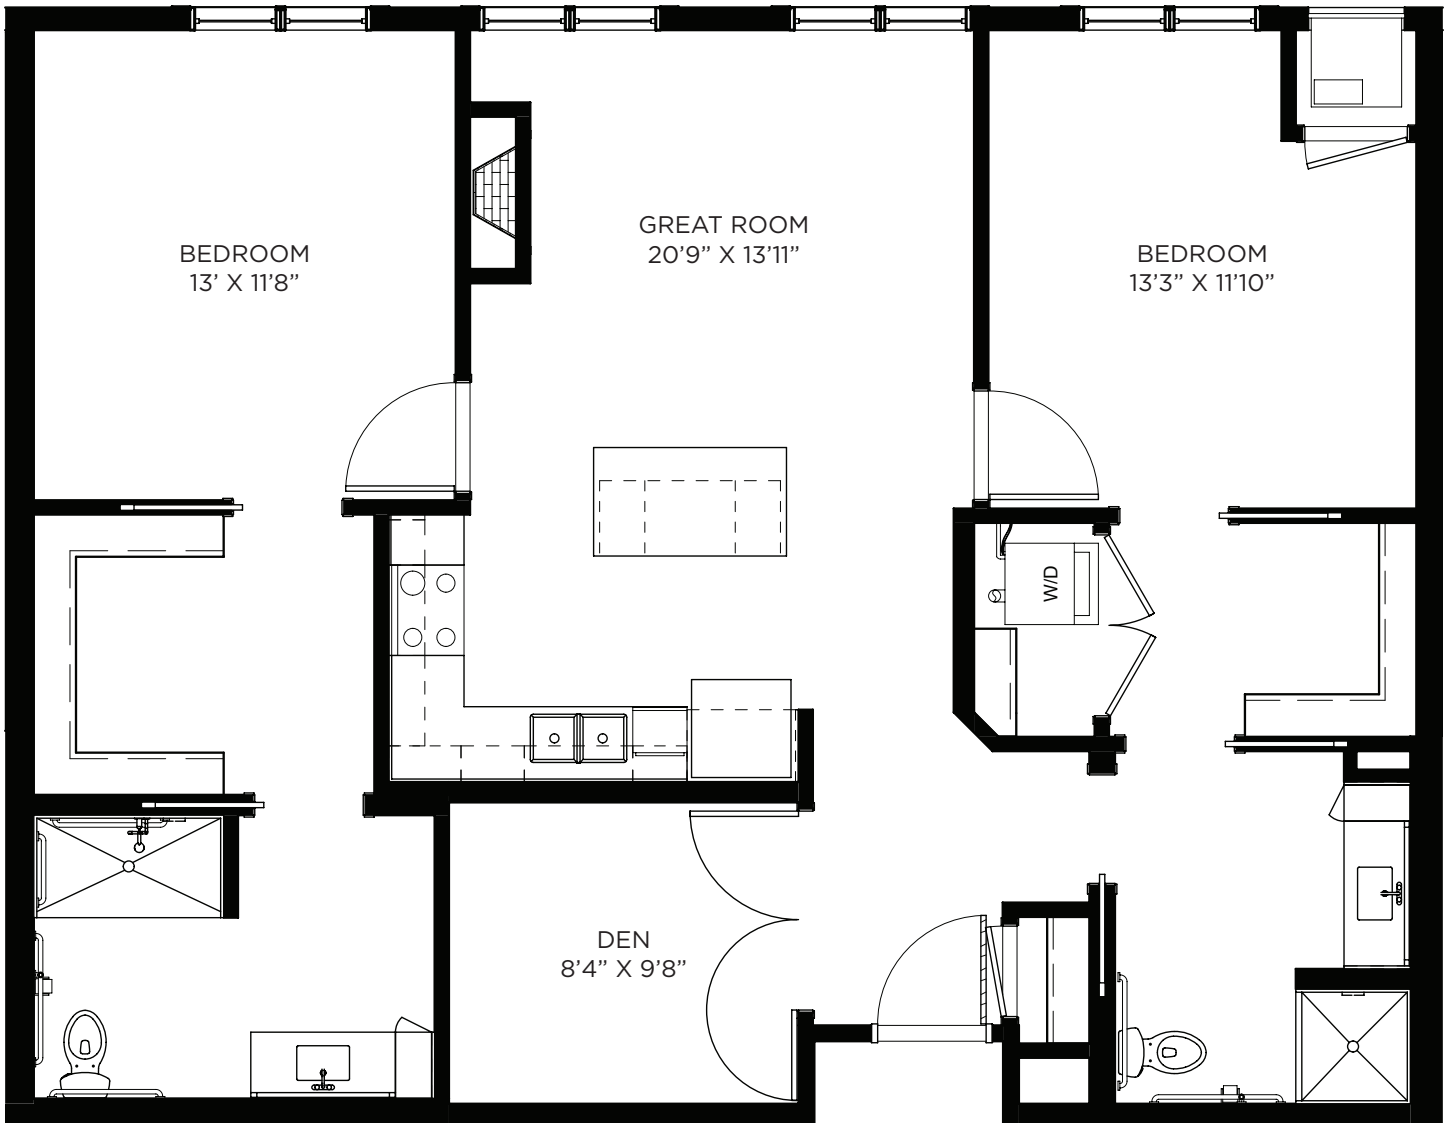

SAGEWYNNSM
ON LAKE LORRAINE

Two Bedroom / Den - 1168 sq ft

Residency numbers: 303, 403

Floor plans are for general reference only and are not to scale.

SAGEWYNNSM

ON LAKE LORRAINE

Two Bedroom / Den - 1175 sq ft

Residency number: 404

Floor plans are for general reference only and are not to scale.

SAGEWYNNSM

ON LAKE LORRAINE

Two Bedroom / Den - 1225 sq ft

Residency numbers: 204, 304

Floor plans are for general reference only and are not to scale.

SAGEWYNNSM

ON LAKE LORRAINE

Two Bedroom / Den / Balcony - 1234 sq ft

Residency number: 329

Floor plans are for general reference only and are not to scale.