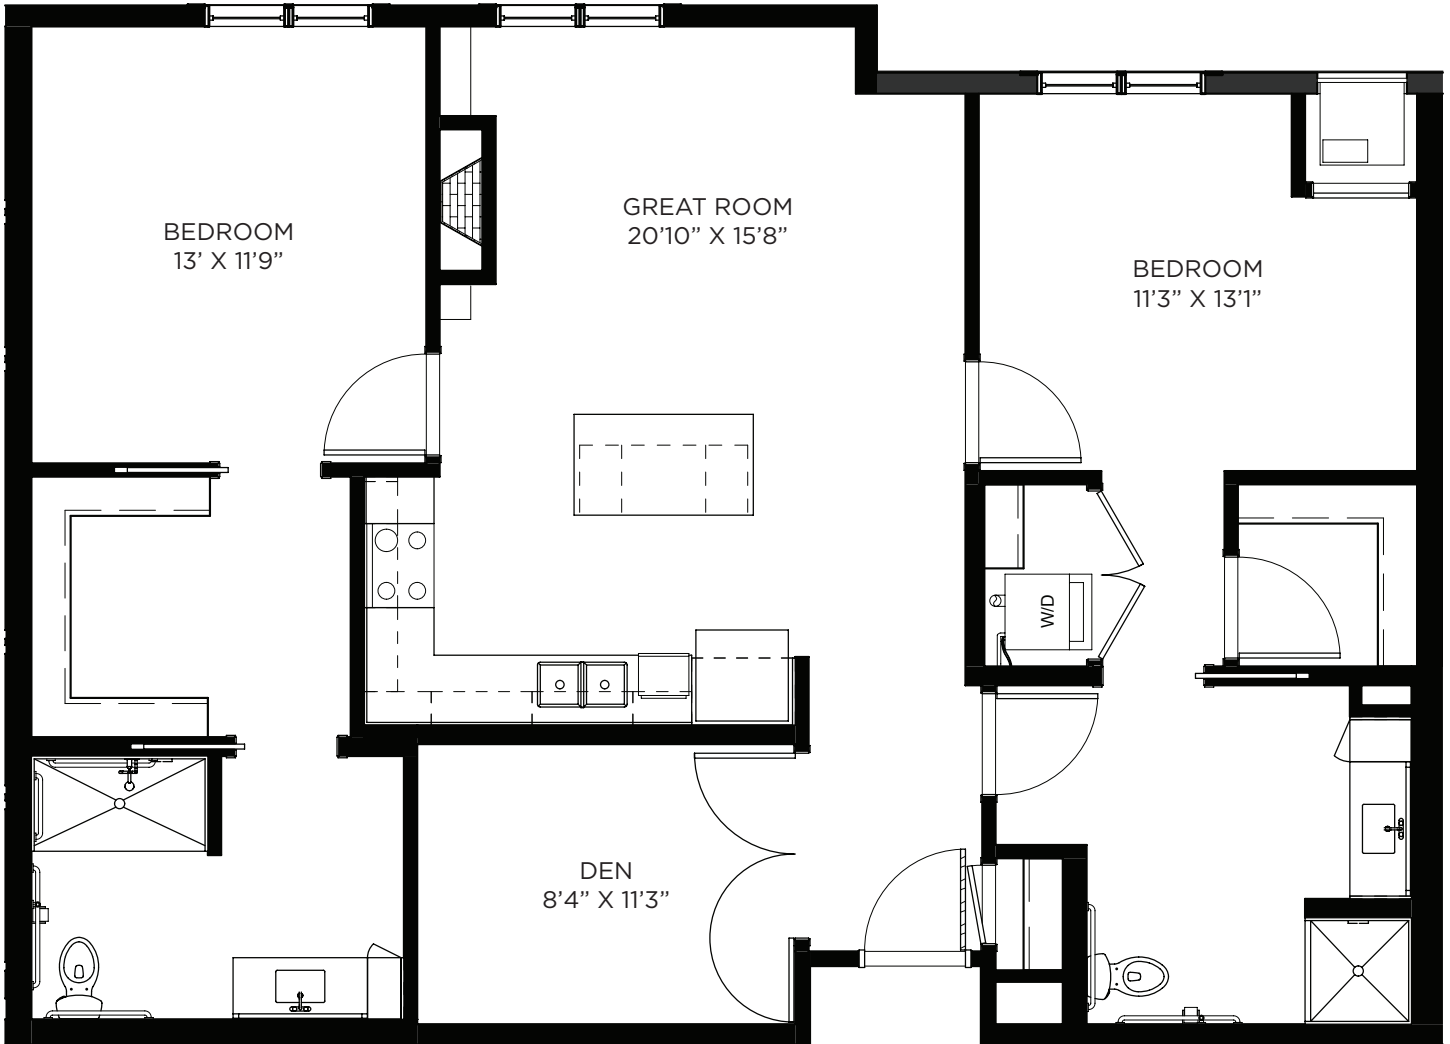

SAGEWYNNSM
ON LAKE LORRAINE

Two Bedroom / Den - 1168 sq ft

Residency numbers: 303, 403

Floor plans are for general reference only and are not to scale.

SAGEWYNNSM

ON LAKE LORRAINE

Two Bedroom / Den - 1175 sq ft

Residency number: 404

Floor plans are for general reference only and are not to scale.

SAGEWYNNSM

ON LAKE LORRAINE

Two Bedroom / Den - 1225 sq ft

Residency numbers: 204, 304

Floor plans are for general reference only and are not to scale.

SAGEWYNNSM

ON LAKE LORRAINE

Two Bedroom / Den / Balcony - 1234 sq ft

Residency number: 329

Floor plans are for general reference only and are not to scale.