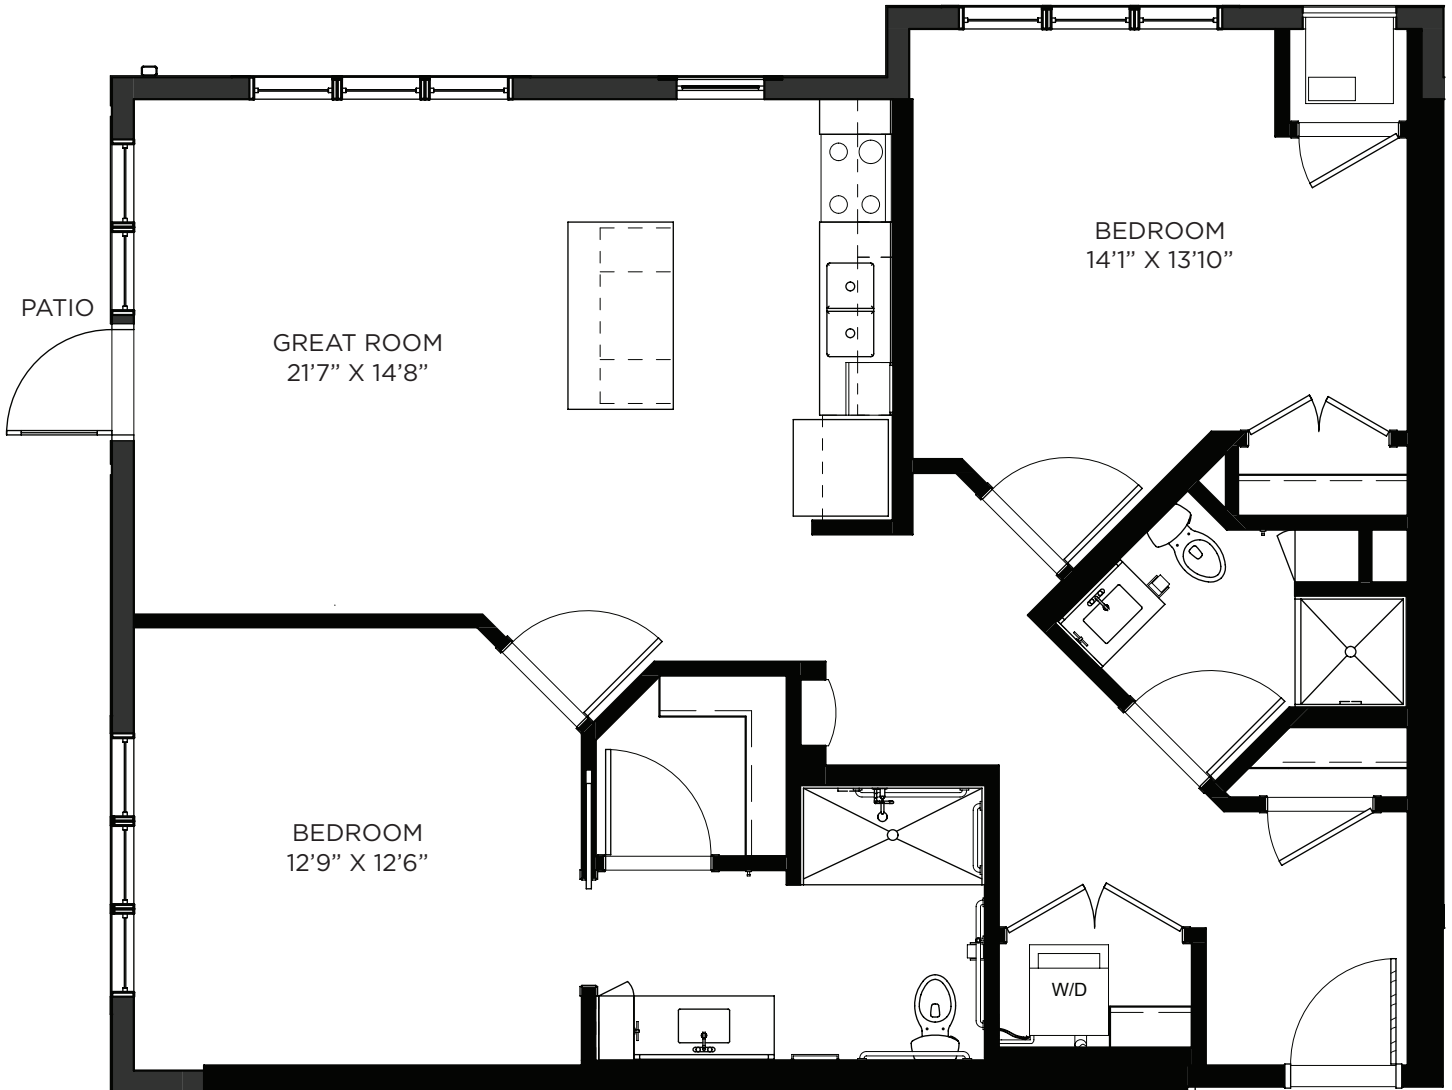

Residency number: 409

Floor plans are for general reference only and are not to scale.

SAGEWYNNSM

ON LAKE LORRAINE

Two Bedroom - 1063 sq ft

Residency number: 451

Floor plans are for general reference only and are not to scale.

SAGEWYNNSM

ON LAKE LORRAINE

Two Bedroom Signature - 1153 sq ft

Residency number: 252

Floor plans are for general reference only and are not to scale.

SAGEWYNNSM

ON LAKE LORRAINE

Two Bedroom / Patio - 1071 sq ft

Residency number: 109

Floor plans are for general reference only and are not to scale.

SAGEWYNNSM
ON LAKE LORRAINE

Two Bedroom / Balcony - 1028 sq ft

Residency numbers: 322, 422

Floor plans are for general reference only and are not to scale.

SAGEWYNNSM

ON LAKE LORRAINE

Two Bedroom / Balcony - 1029 sq ft

Residency number: 222A

Floor plans are for general reference only and are not to scale.

SAGEWYNNSM
ON LAKE LORRAINE

Two Bedroom / Balcony - 1046 sq ft