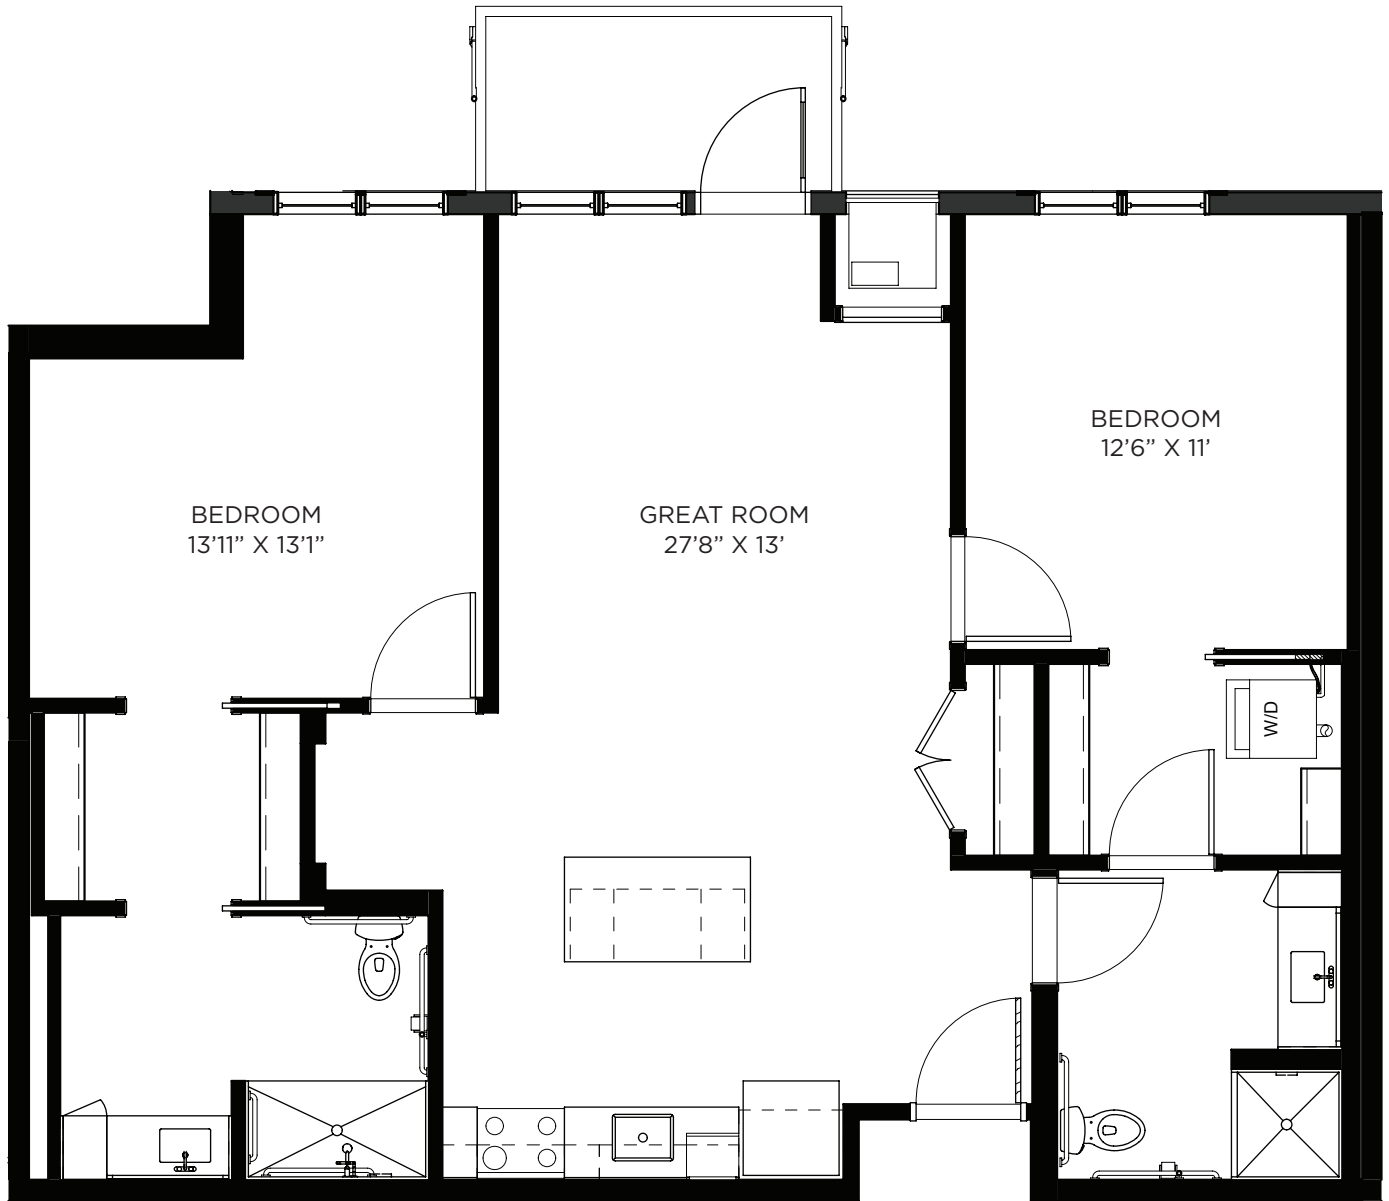

SAGEWYNNSM

ON LAKE LORRAINE

Two Bedroom Signature - 1153 sq ft

Residency number: 252

Floor plans are for general reference only and are not to scale.

SAGEWYNNSM

ON LAKE LORRAINE

Two Bedroom / Patio - 1071 sq ft

Residency number: 109

Floor plans are for general reference only and are not to scale.

SAGEWYNNSM
ON LAKE LORRAINE

Two Bedroom / Balcony - 1028 sq ft

Residency numbers: 322, 422

Floor plans are for general reference only and are not to scale.

SAGEWYNNSM

ON LAKE LORRAINE

Two Bedroom / Balcony - 1029 sq ft

Residency number: 222A

Floor plans are for general reference only and are not to scale.

SAGEWYNNSM
ON LAKE LORRAINE

Two Bedroom / Balcony - 1046 sq ft

Residency numbers: 301, 401

Floor plans are for general reference only and are not to scale.

SAGEWYNNSM

ON LAKE LORRAINE

Two Bedroom / Balcony - 1063 sq ft

Residency numbers: 251, 351

Floor plans are for general reference only and are not to scale.