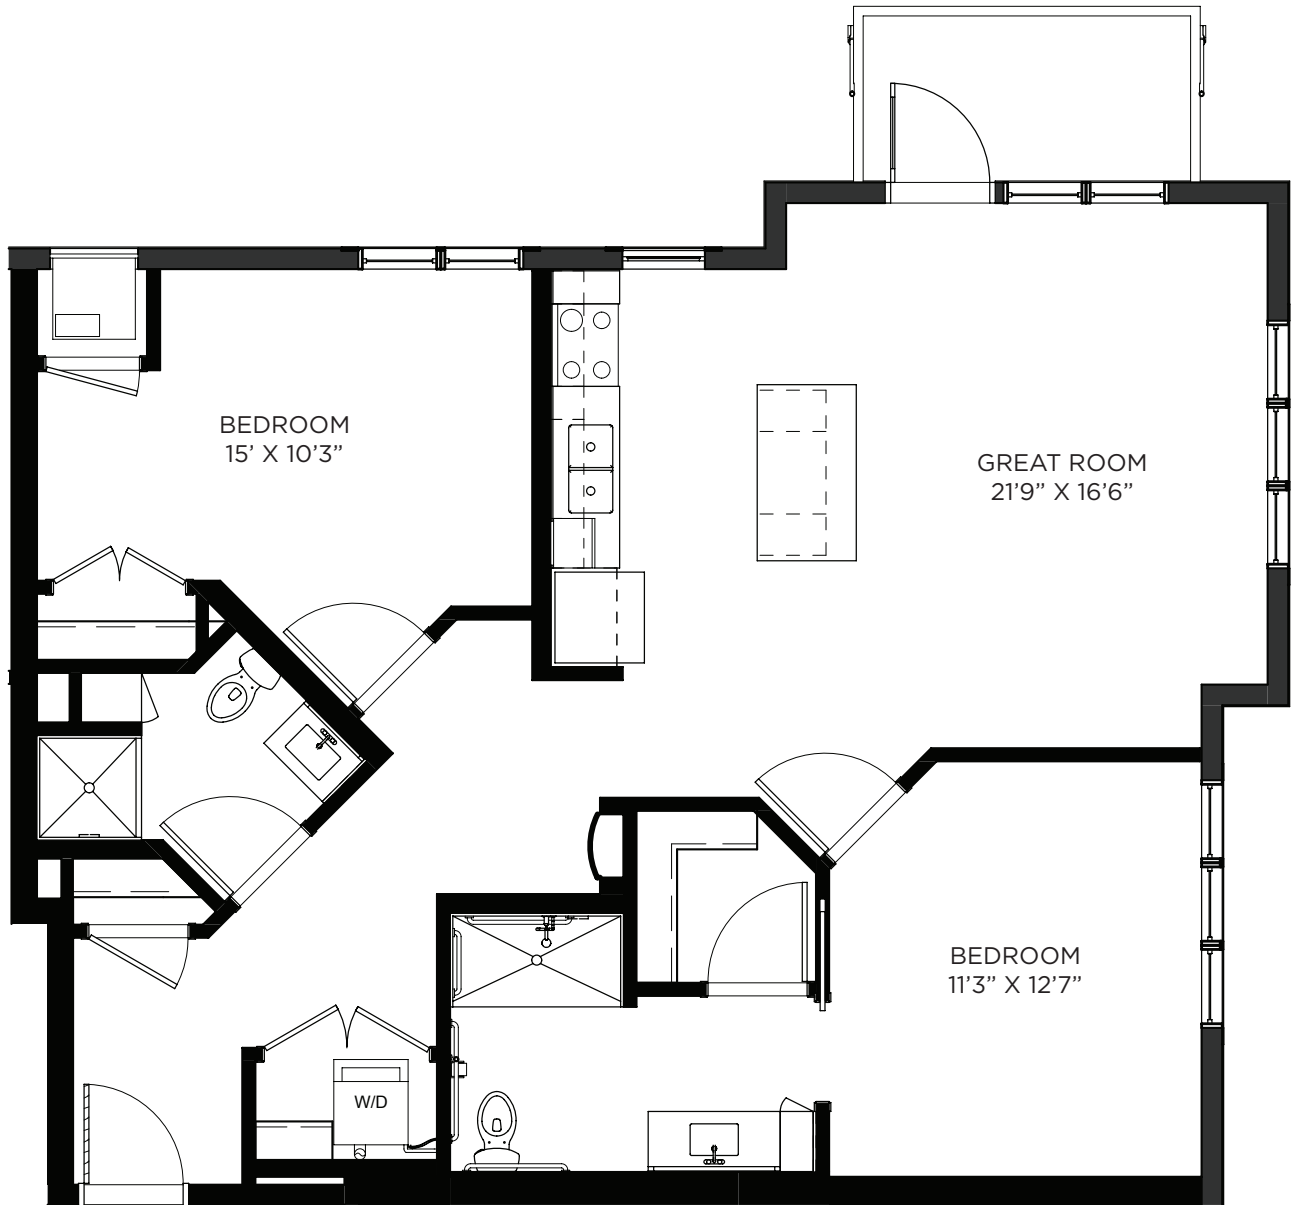

SAGEWYNNSM

ON LAKE LORRAINE

Two Bedroom / Balcony - 1029 sq ft

Residency number: 222A

Floor plans are for general reference only and are not to scale.

SAGEWYNNSM
ON LAKE LORRAINE

Two Bedroom / Balcony - 1046 sq ft

Residency numbers: 301, 401

Floor plans are for general reference only and are not to scale.

SAGEWYNNSM

ON LAKE LORRAINE

Two Bedroom / Balcony - 1063 sq ft

Residency numbers: 251, 351

Floor plans are for general reference only and are not to scale.

SAGEWYNNSM
ON LAKE LORRAINE

Two Bedroom / Balcony - 1065 sq ft

Residency numbers: 215, 315

Floor plans are for general reference only and are not to scale.

SAGEWYNNSM
ON LAKE LORRAINE

Two Bedroom / Balcony - 1066 sq ft