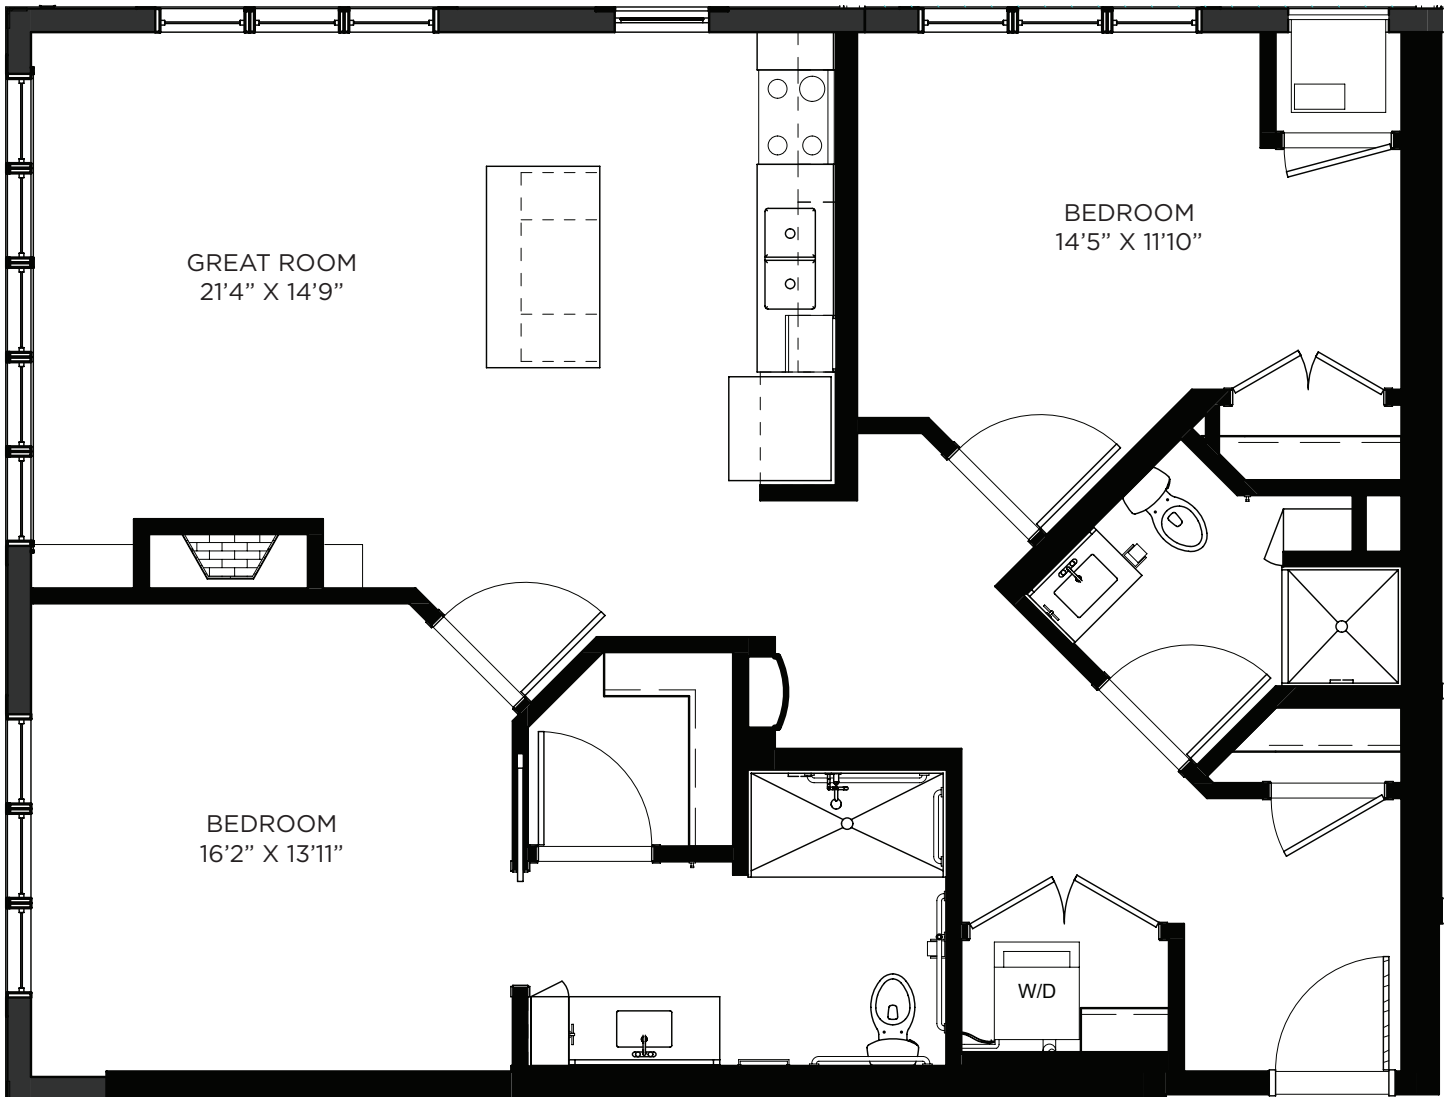

SAGEWYNNSM

ON LAKE LORRAINE

Two Bedroom - 1007 sq ft

Residency number: 408

Floor plans are for general reference only and are not to scale.

SAGEWYNNSM

ON LAKE LORRAINE

Two Bedroom - 1041 sq ft

Residency number: 409

Floor plans are for general reference only and are not to scale.

SAGEWYNNSM

ON LAKE LORRAINE

Two Bedroom - 1063 sq ft

Residency number: 451

Floor plans are for general reference only and are not to scale.

SAGEWYNNSM

ON LAKE LORRAINE

Two Bedroom Signature - 1153 sq ft

Residency number: 252

Floor plans are for general reference only and are not to scale.

SAGEWYNNSM

ON LAKE LORRAINE

Two Bedroom / Patio - 1071 sq ft

SAGEWYNNSM

ON LAKE LORRAINE

Two Bedroom / Balcony - 1029 sq ft

Residency number: 222A

Floor plans are for general reference only and are not to scale.

SAGEWYNNSM
ON LAKE LORRAINE

Two Bedroom / Balcony - 1046 sq ft