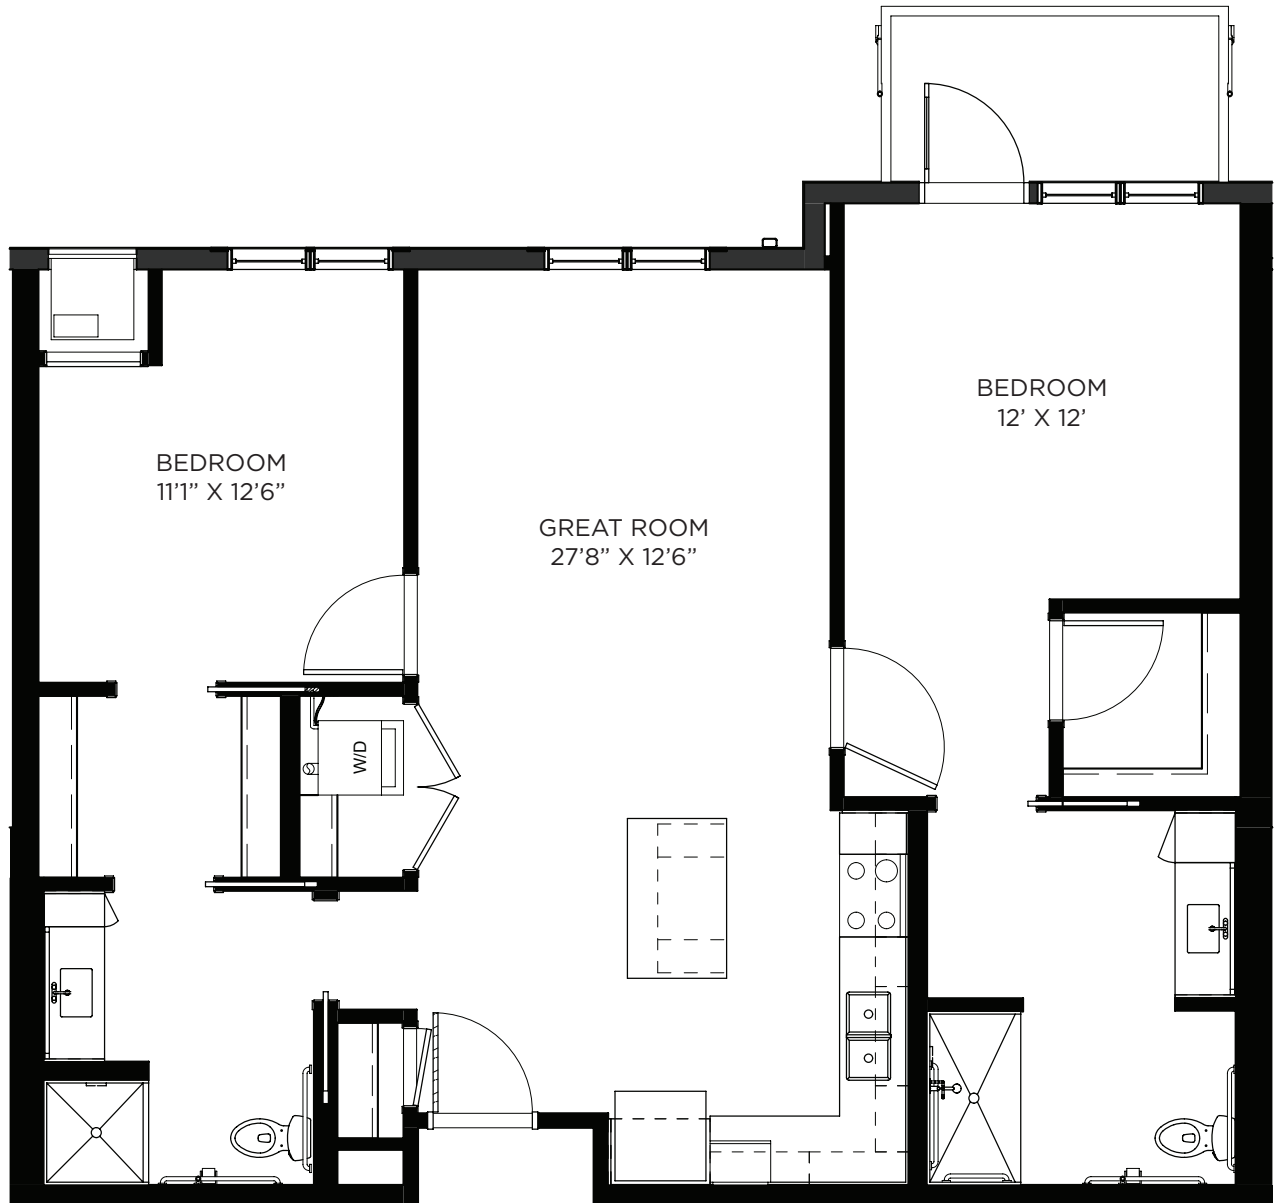

SAGEWYNNSM

ON LAKE LORRAINE

Two Bedroom / Balcony - 1029 sq ft

Residency number: 222A

Floor plans are for general reference only and are not to scale.

SAGEWYNNSM
ON LAKE LORRAINE

Two Bedroom / Balcony - 1046 sq ft

Residency numbers: 301, 401

Floor plans are for general reference only and are not to scale.

SAGEWYNNSM

ON LAKE LORRAINE

Two Bedroom / Balcony - 1063 sq ft

Residency numbers: 251, 351

Floor plans are for general reference only and are not to scale.

SAGEWYNNSM
ON LAKE LORRAINE

Two Bedroom / Balcony - 1065 sq ft

Residency numbers: 215, 315

Floor plans are for general reference only and are not to scale.

SAGEWYNNSM
ON LAKE LORRAINE

Two Bedroom / Balcony - 1066 sq ft

Residency number: 108, 208, 308

Floor plans are for general reference only and are not to scale.

SAGEWYNNSM
ON LAKE LORRAINE

Two Bedroom / Balcony - 1069 sq ft

Residency numbers: 212, 312

Floor plans are for general reference only and are not to scale.