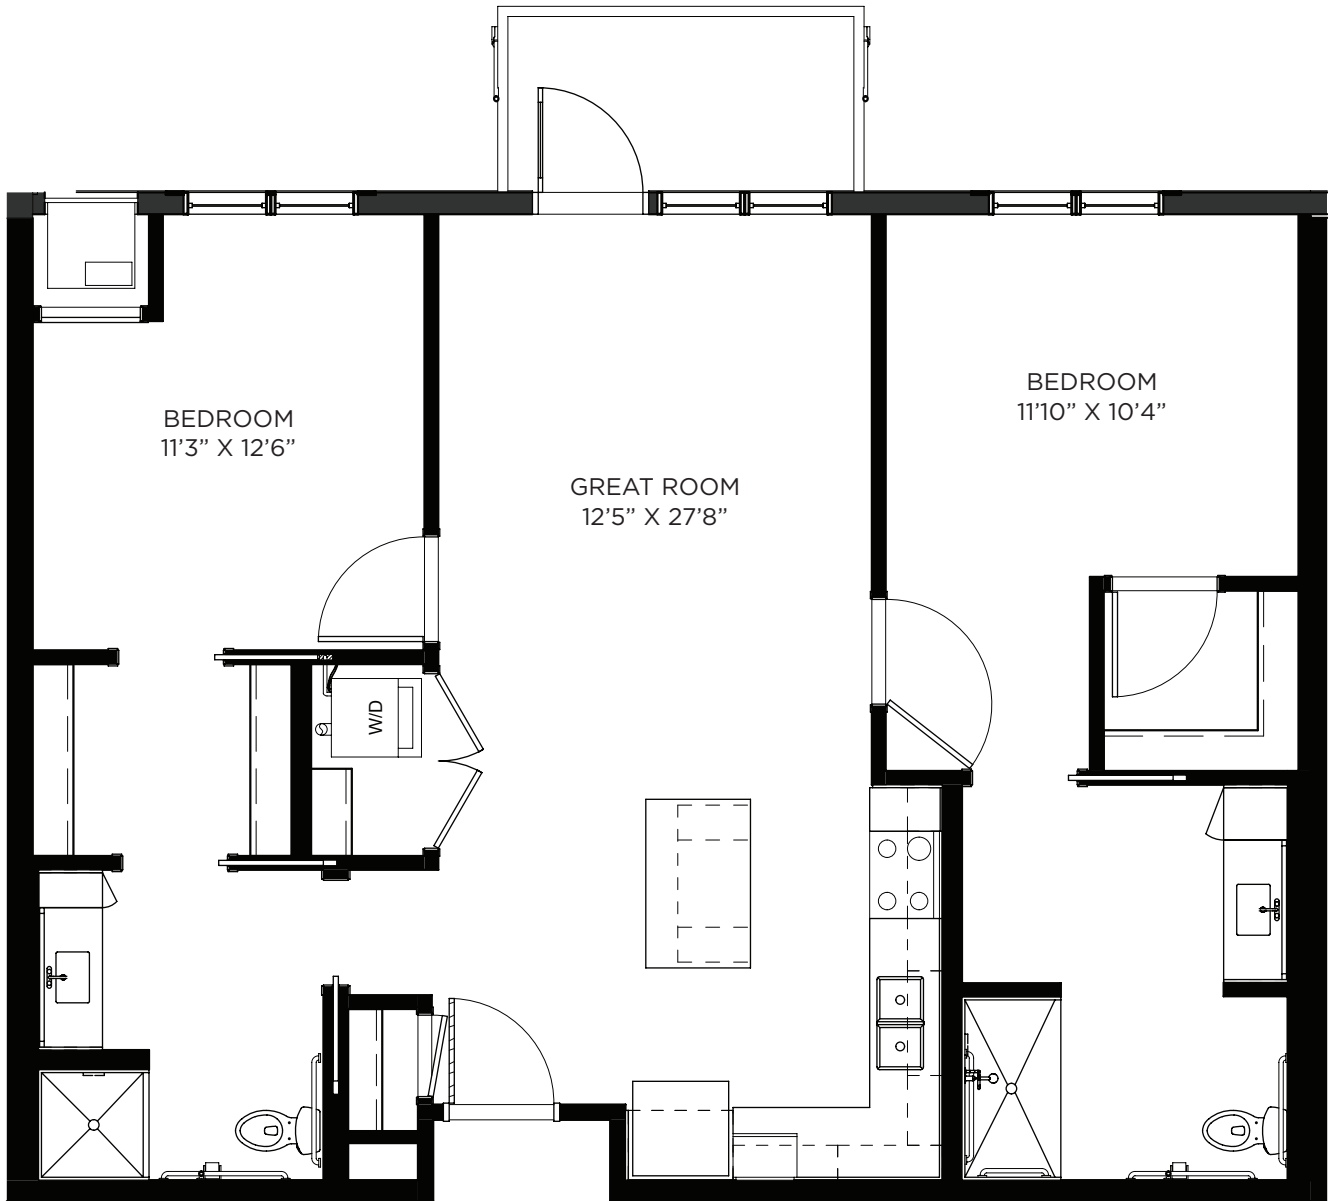

SAGEWYNNSM

ON LAKE LORRAINE

Two Bedroom - 1007 sq ft

Residency number: 408

Floor plans are for general reference only and are not to scale.

SAGEWYNNSM

ON LAKE LORRAINE

Two Bedroom - 1041 sq ft

SAGEWYNNSM

ON LAKE LORRAINE

Two Bedroom Signature - 1153 sq ft

Residency number: 252

Floor plans are for general reference only and are not to scale.

SAGEWYNNSM

ON LAKE LORRAINE

Two Bedroom / Patio - 1071 sq ft

Residency number: 109

Floor plans are for general reference only and are not to scale.

SAGEWYNNSM
ON LAKE LORRAINE

Two Bedroom / Balcony - 1028 sq ft

Residency numbers: 322, 422

Floor plans are for general reference only and are not to scale.

SAGEWYNNSM

ON LAKE LORRAINE

Two Bedroom / Balcony - 1029 sq ft

Residency number: 222A

Floor plans are for general reference only and are not to scale.

SAGEWYNNSM
ON LAKE LORRAINE

Two Bedroom / Balcony - 1046 sq ft