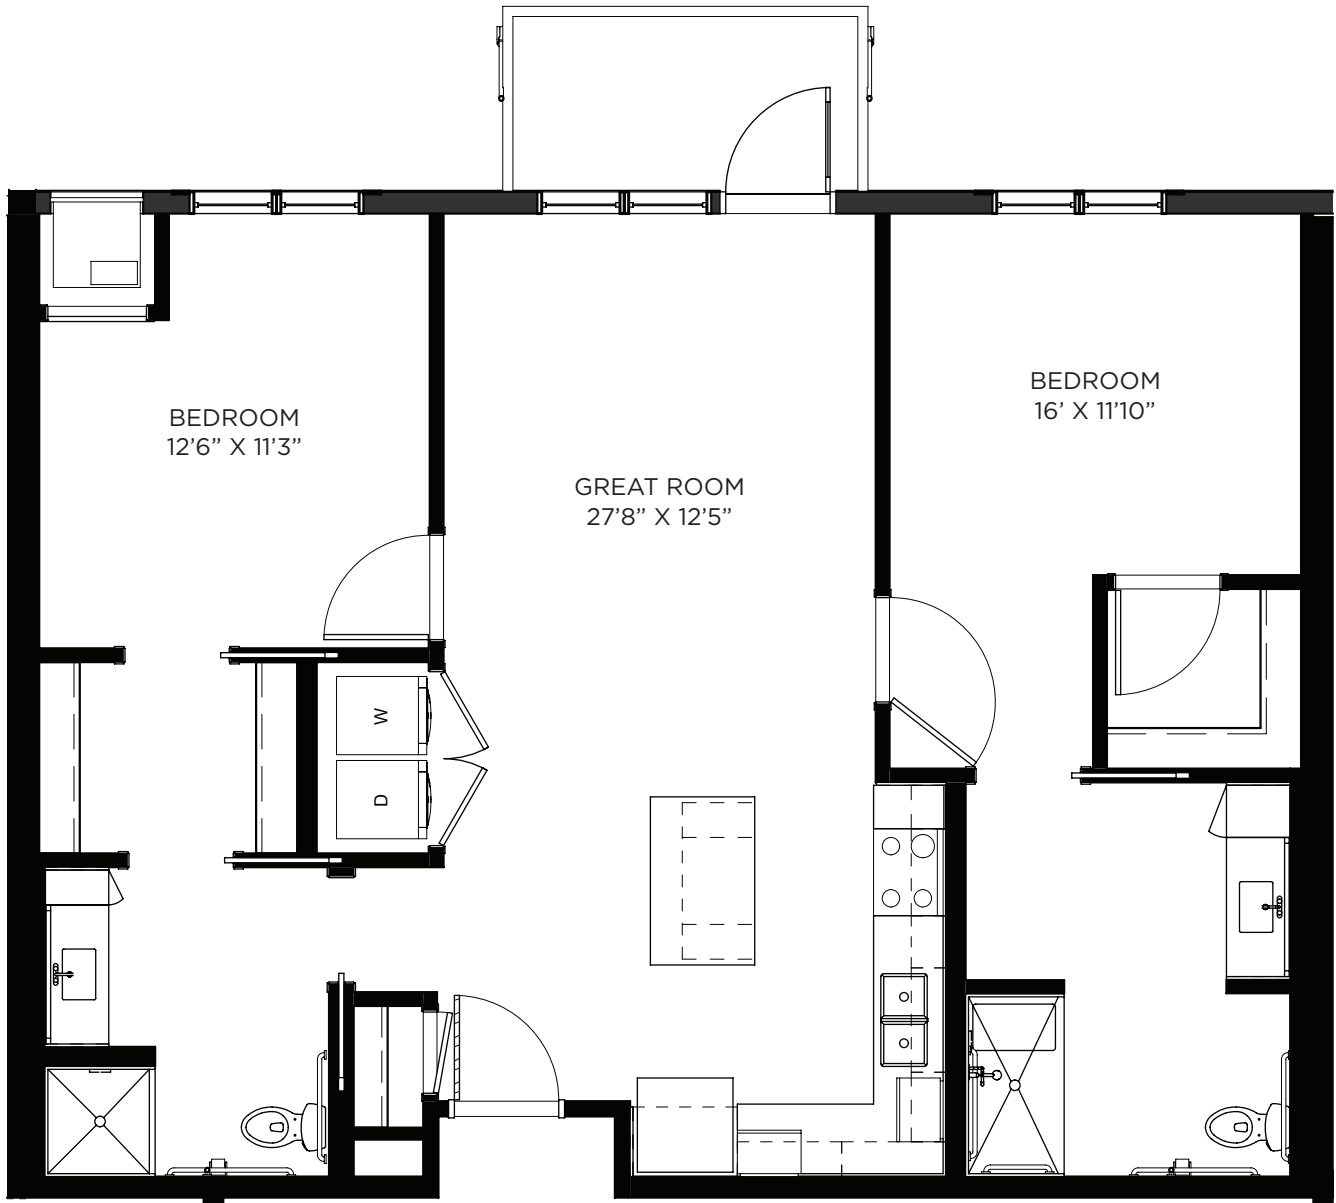

SAGEWYNNSM

ON LAKE LORRAINE

Two Bedroom - 1007 sq ft

Residency number: 408

Floor plans are for general reference only and are not to scale.

SAGEWYNNSM

ON LAKE LORRAINE

Two Bedroom - 1041 sq ft

SAGEWYNNSM

ON LAKE LORRAINE

Two Bedroom Signature - 1153 sq ft

Residency number: 252

Floor plans are for general reference only and are not to scale.

SAGEWYNNSM

ON LAKE LORRAINE

Two Bedroom / Patio - 1071 sq ft

Residency number: 109

Floor plans are for general reference only and are not to scale.

SAGEWYNNSM
ON LAKE LORRAINE

Two Bedroom / Balcony - 1028 sq ft

Residency numbers: 322, 422

Floor plans are for general reference only and are not to scale.

SAGEWYNNSM

ON LAKE LORRAINE

Two Bedroom / Balcony - 1029 sq ft

Residency number: 222A

Floor plans are for general reference only and are not to scale.

SAGEWYNNSM
ON LAKE LORRAINE

Two Bedroom / Balcony - 1046 sq ft