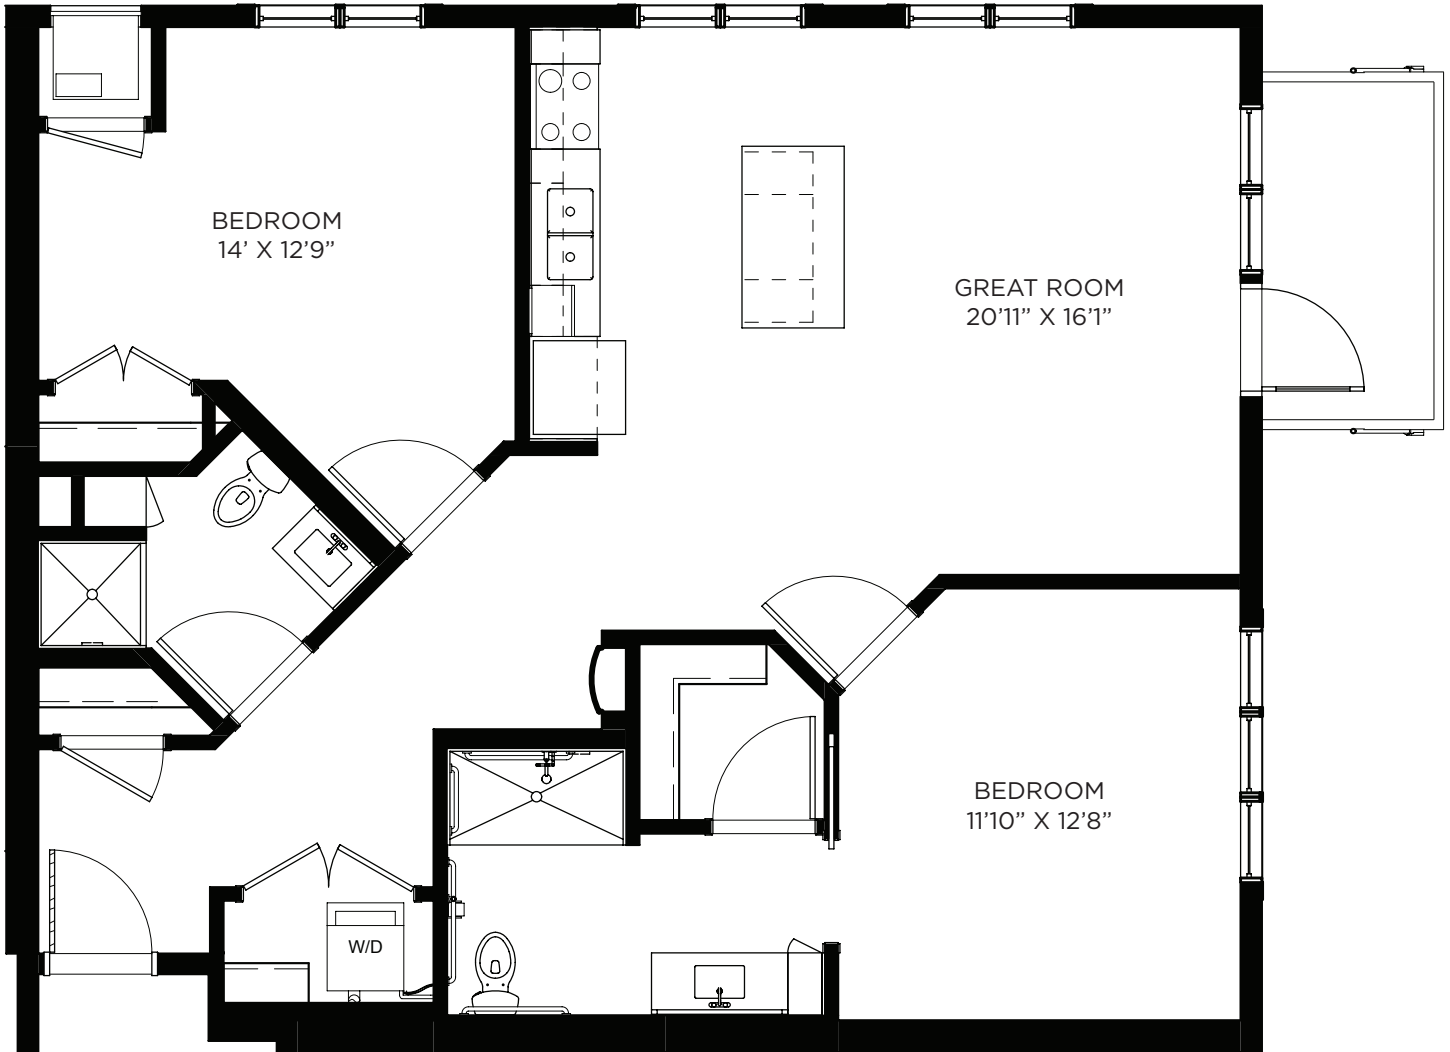

SAGEWYNNSM
ON LAKE LORRAINE

Two Bedroom / Balcony - 1065 sq ft

Residency numbers: 215, 315

Floor plans are for general reference only and are not to scale.

SAGEWYNNSM
ON LAKE LORRAINE

Two Bedroom / Balcony - 1066 sq ft

Residency number: 108, 208, 308

Floor plans are for general reference only and are not to scale.

SAGEWYNNSM
ON LAKE LORRAINE

Two Bedroom / Balcony - 1069 sq ft

Residency numbers: 212, 312

Floor plans are for general reference only and are not to scale.

SAGEWYNNSM

ON LAKE LORRAINE

Two Bedroom / Balcony - 1069 sq ft

Residency numbers: 343, 443

Floor plans are for general reference only and are not to scale.

SAGEWYNNSM
ON LAKE LORRAINE

Two Bedroom / Balcony - 1071 sq ft