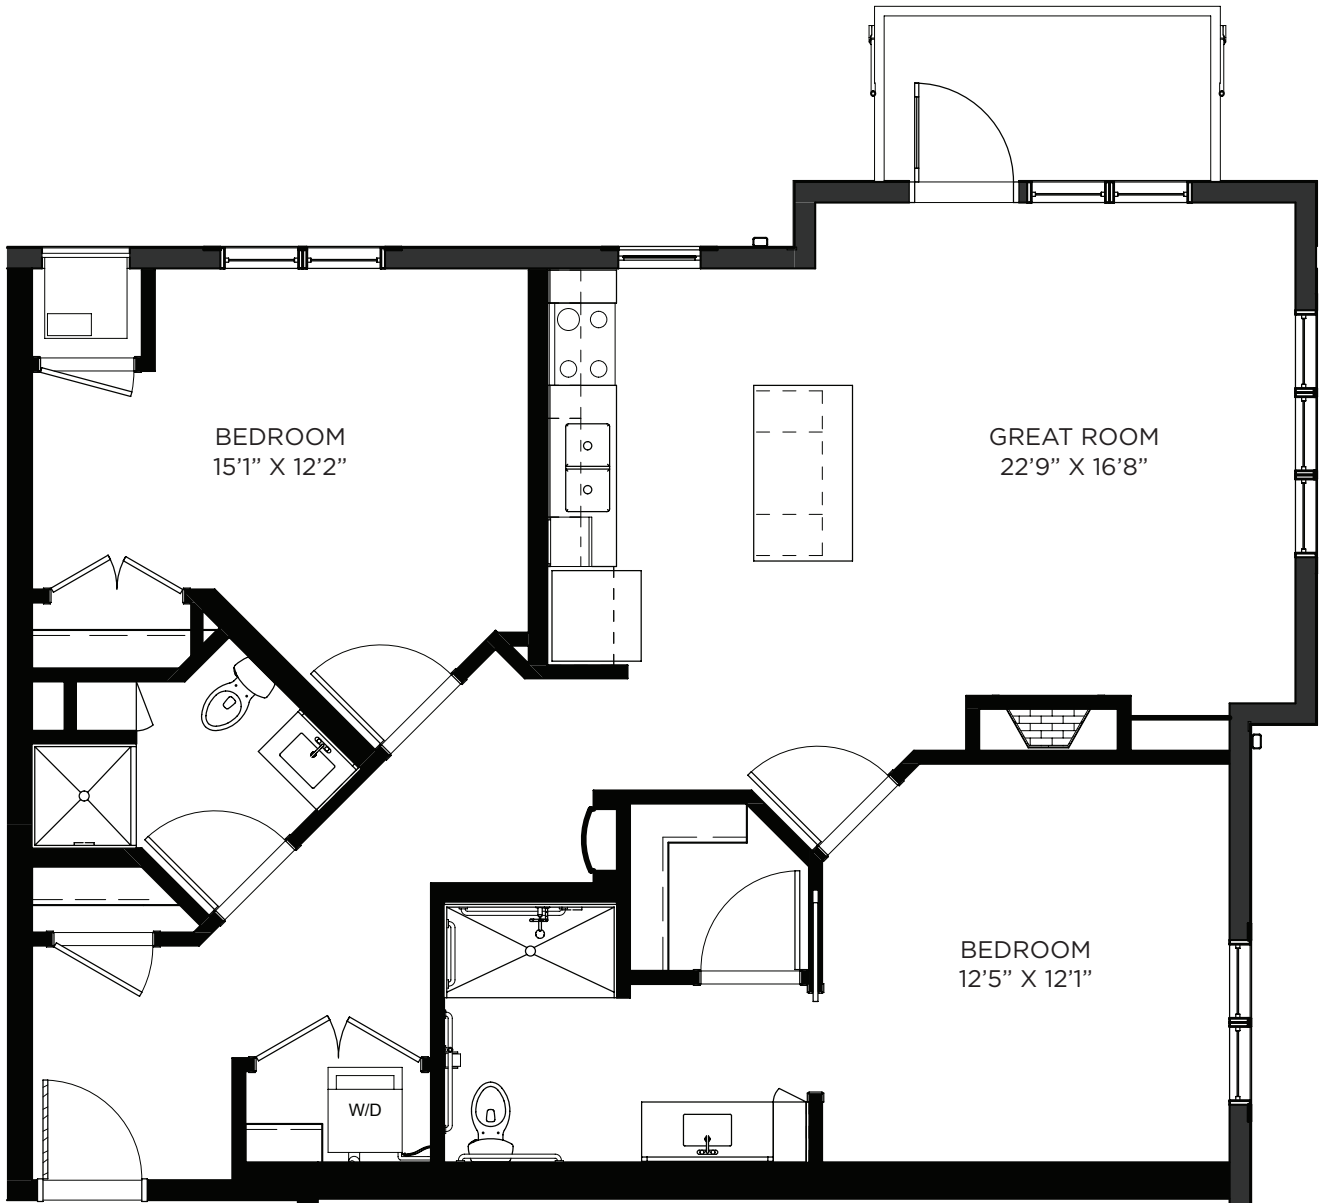

SAGEWYNNSM

ON LAKE LORRAINE

Two Bedroom - 1007 sq ft

Residency number: 408

Floor plans are for general reference only and are not to scale.

SAGEWYNNSM

ON LAKE LORRAINE

Two Bedroom - 1041 sq ft

SAGEWYNNSM

ON LAKE LORRAINE

Two Bedroom / Balcony - 1069 sq ft

Residency numbers: 343, 443

Floor plans are for general reference only and are not to scale.

SAGEWYNNSM
ON LAKE LORRAINE

Two Bedroom / Balcony - 1071 sq ft

Residency number: 209, 309

Floor plans are for general reference only and are not to scale.

SAGEWYNNSM

ON LAKE LORRAINE

Two Bedroom / Balcony - 1097 sq ft

Residency numbers: 342, 442

Floor plans are for general reference only and are not to scale.

SAGEWYNNSM

ON LAKE LORRAINE

Two Bedroom / Balcony - 1099 sq ft

Residency number: 412

Floor plans are for general reference only and are not to scale.

SAGEWYNNSM

ON LAKE LORRAINE

Two Bedroom / Balcony - 1107 sq ft