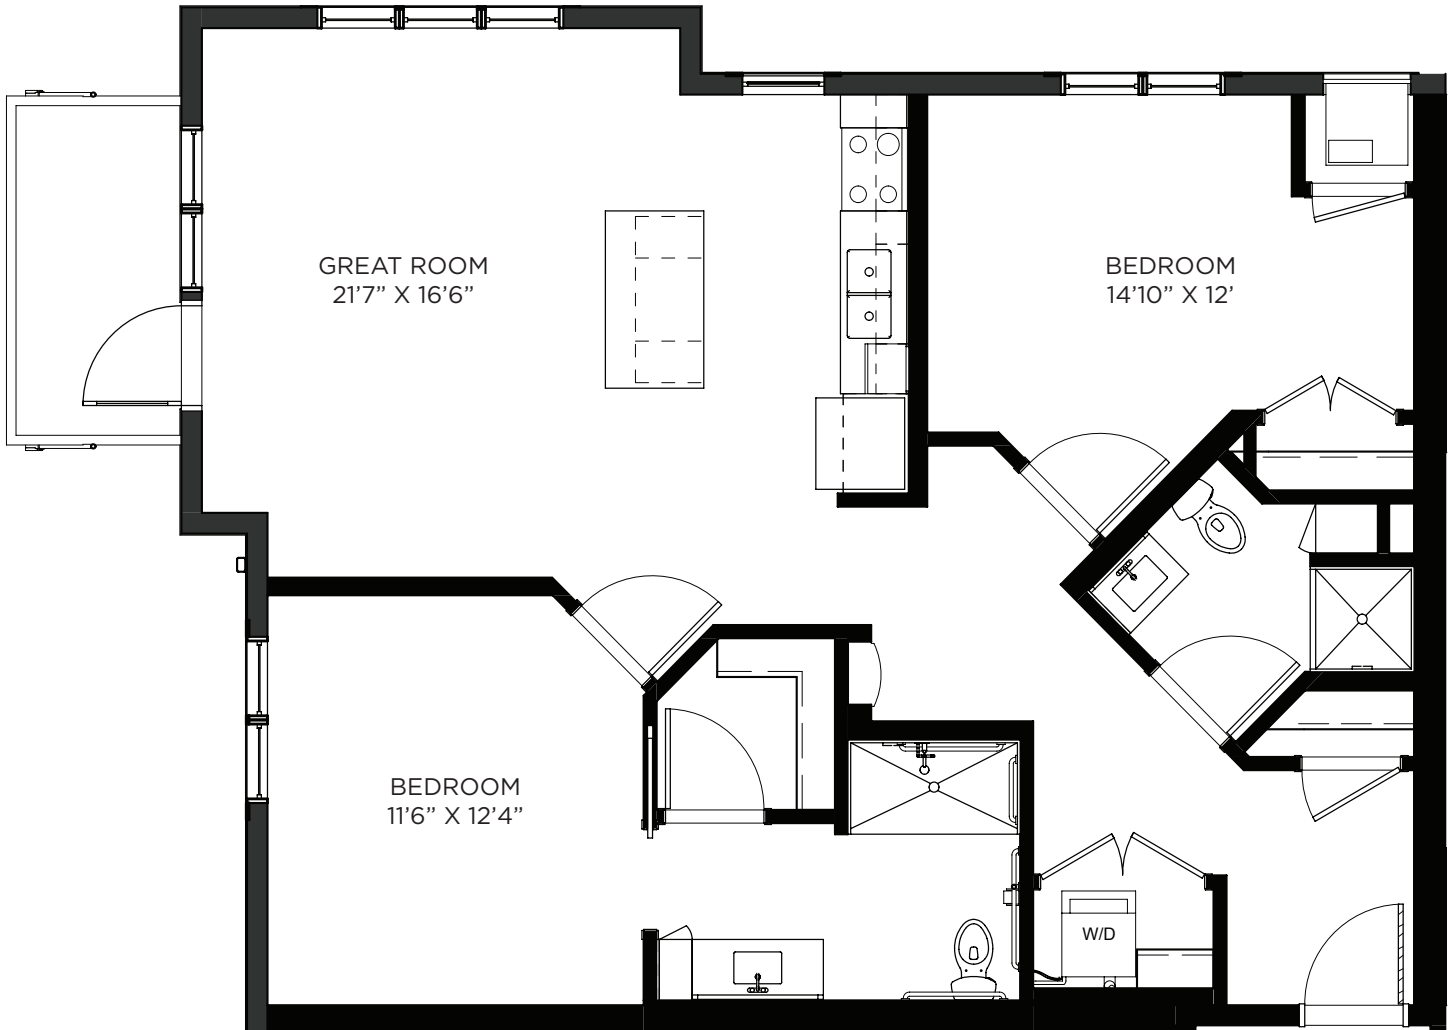

SAGEWYNNSM

ON LAKE LORRAINE

Two Bedroom / Balcony - 1029 sq ft

Residency number: 222A

Floor plans are for general reference only and are not to scale.

SAGEWYNNSM
ON LAKE LORRAINE

Two Bedroom / Balcony - 1046 sq ft

SAGEWYNNSM
ON LAKE LORRAINE

Two Bedroom / Balcony - 1065 sq ft

Residency numbers: 215, 315

Floor plans are for general reference only and are not to scale.

SAGEWYNNSM
ON LAKE LORRAINE

Two Bedroom / Balcony - 1066 sq ft

Residency number: 108, 208, 308

Floor plans are for general reference only and are not to scale.

SAGEWYNNSM
ON LAKE LORRAINE

Two Bedroom / Balcony - 1069 sq ft

Residency numbers: 212, 312

Floor plans are for general reference only and are not to scale.