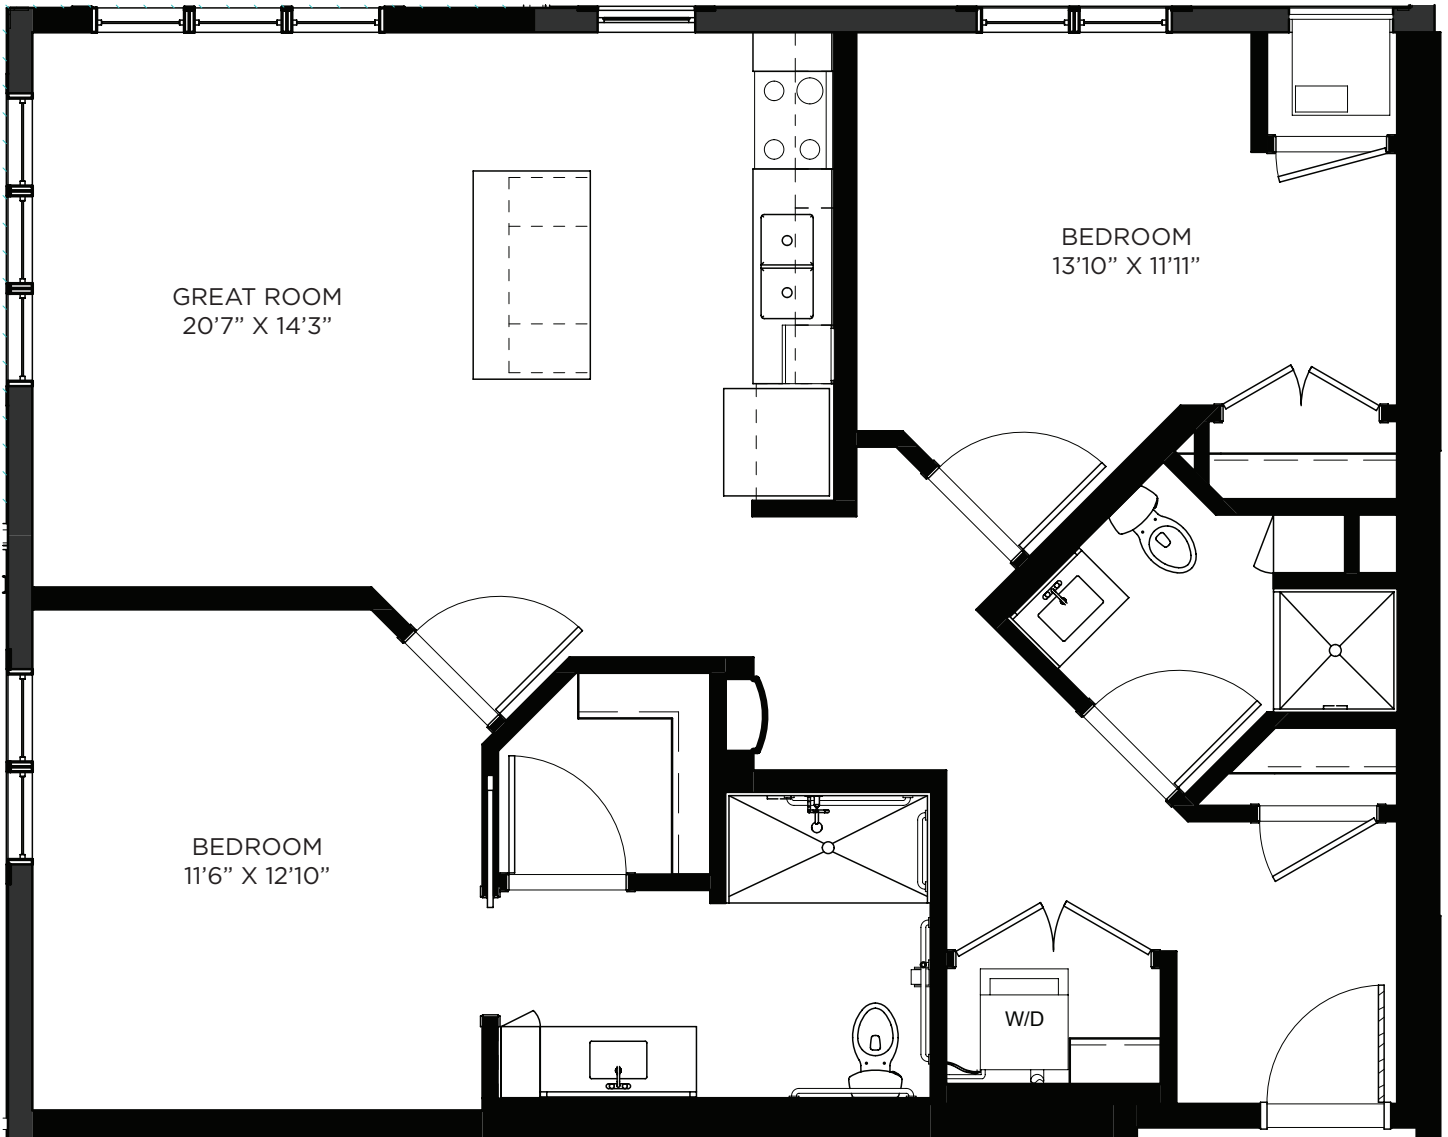

SAGEWYNNSM

ON LAKE LORRAINE

Two Bedroom - 1007 sq ft

Residency number: 408

Floor plans are for general reference only and are not to scale.

SAGEWYNNSM

ON LAKE LORRAINE

Two Bedroom - 1041 sq ft

Residency number: 409

Floor plans are for general reference only and are not to scale.

SAGEWYNNSM

ON LAKE LORRAINE

Two Bedroom - 1063 sq ft

Residency number: 451

Floor plans are for general reference only and are not to scale.

SAGEWYNNSM

ON LAKE LORRAINE

Two Bedroom Signature - 1153 sq ft

Residency number: 252

Floor plans are for general reference only and are not to scale.

SAGEWYNNSM

ON LAKE LORRAINE

Two Bedroom / Patio - 1071 sq ft

SAGEWYNNSM

ON LAKE LORRAINE

Two Bedroom / Balcony - 1029 sq ft

Residency number: 222A

Floor plans are for general reference only and are not to scale.

SAGEWYNNSM
ON LAKE LORRAINE

Two Bedroom / Balcony - 1046 sq ft