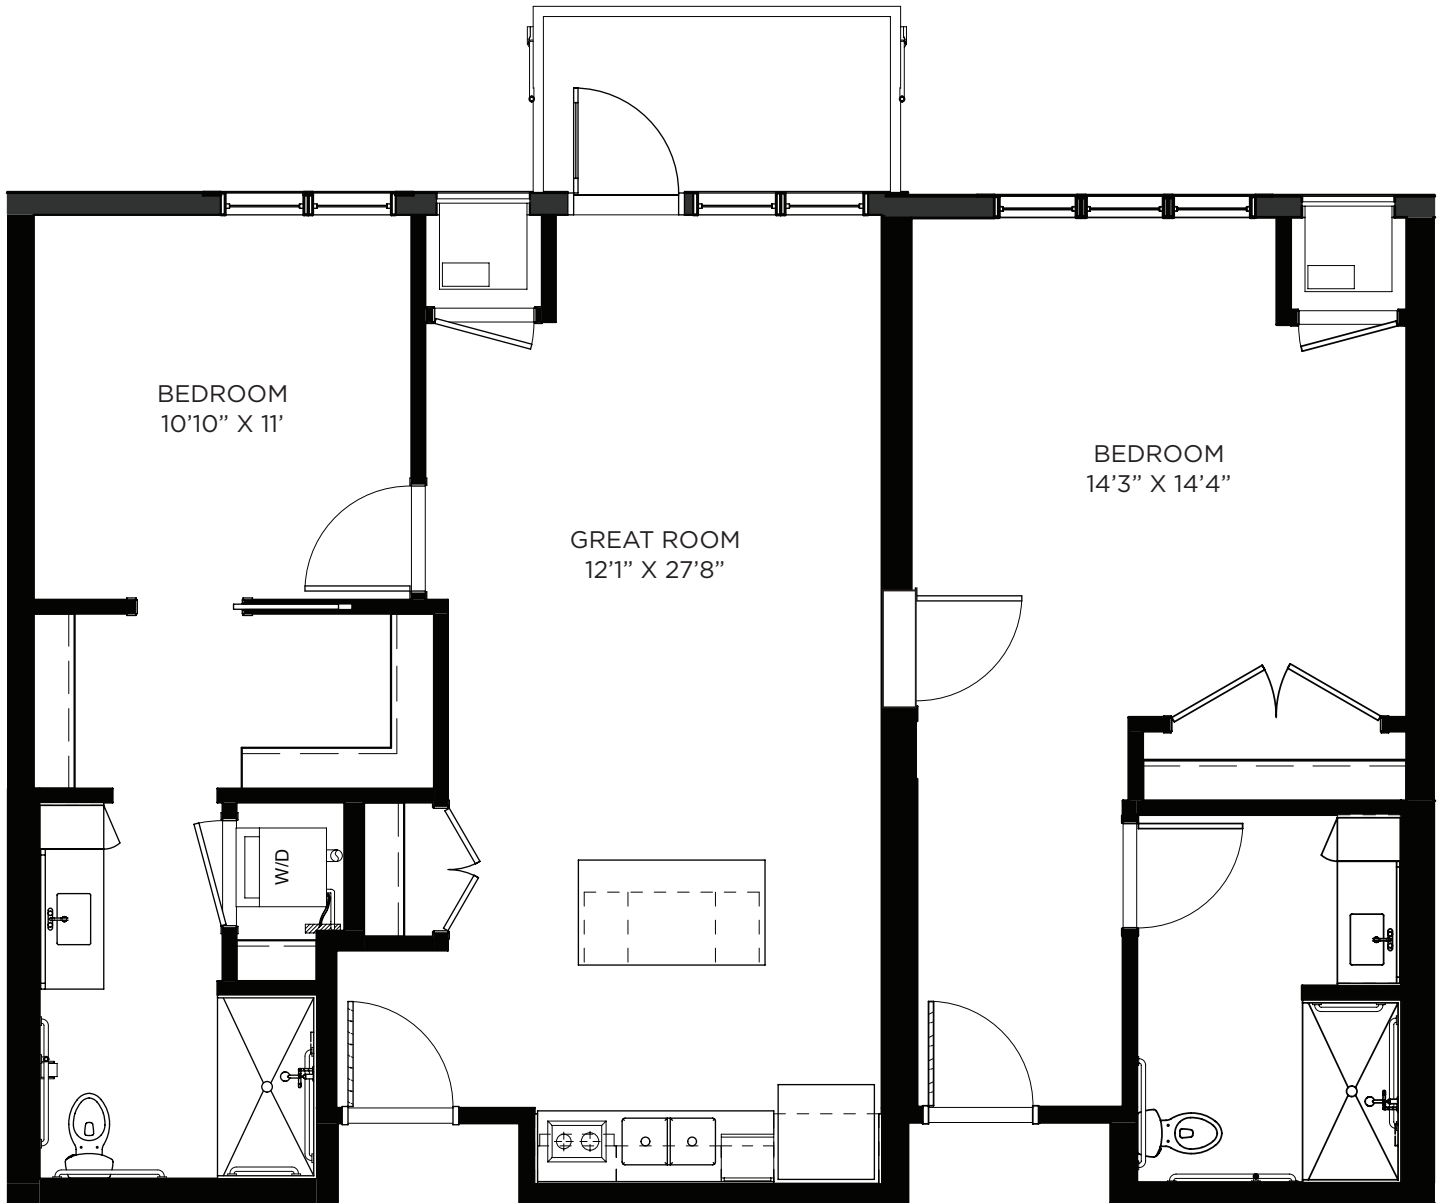

SAGEWYNNSM

ON LAKE LORRAINE

Two Bedroom - 1007 sq ft

Residency number: 408

Floor plans are for general reference only and are not to scale.

SAGEWYNNSM

ON LAKE LORRAINE

Two Bedroom - 1041 sq ft

SAGEWYNNSM

ON LAKE LORRAINE

Two Bedroom / Balcony - 1099 sq ft

Residency number: 412

Floor plans are for general reference only and are not to scale.

SAGEWYNNSM

ON LAKE LORRAINE

Two Bedroom / Balcony - 1107 sq ft