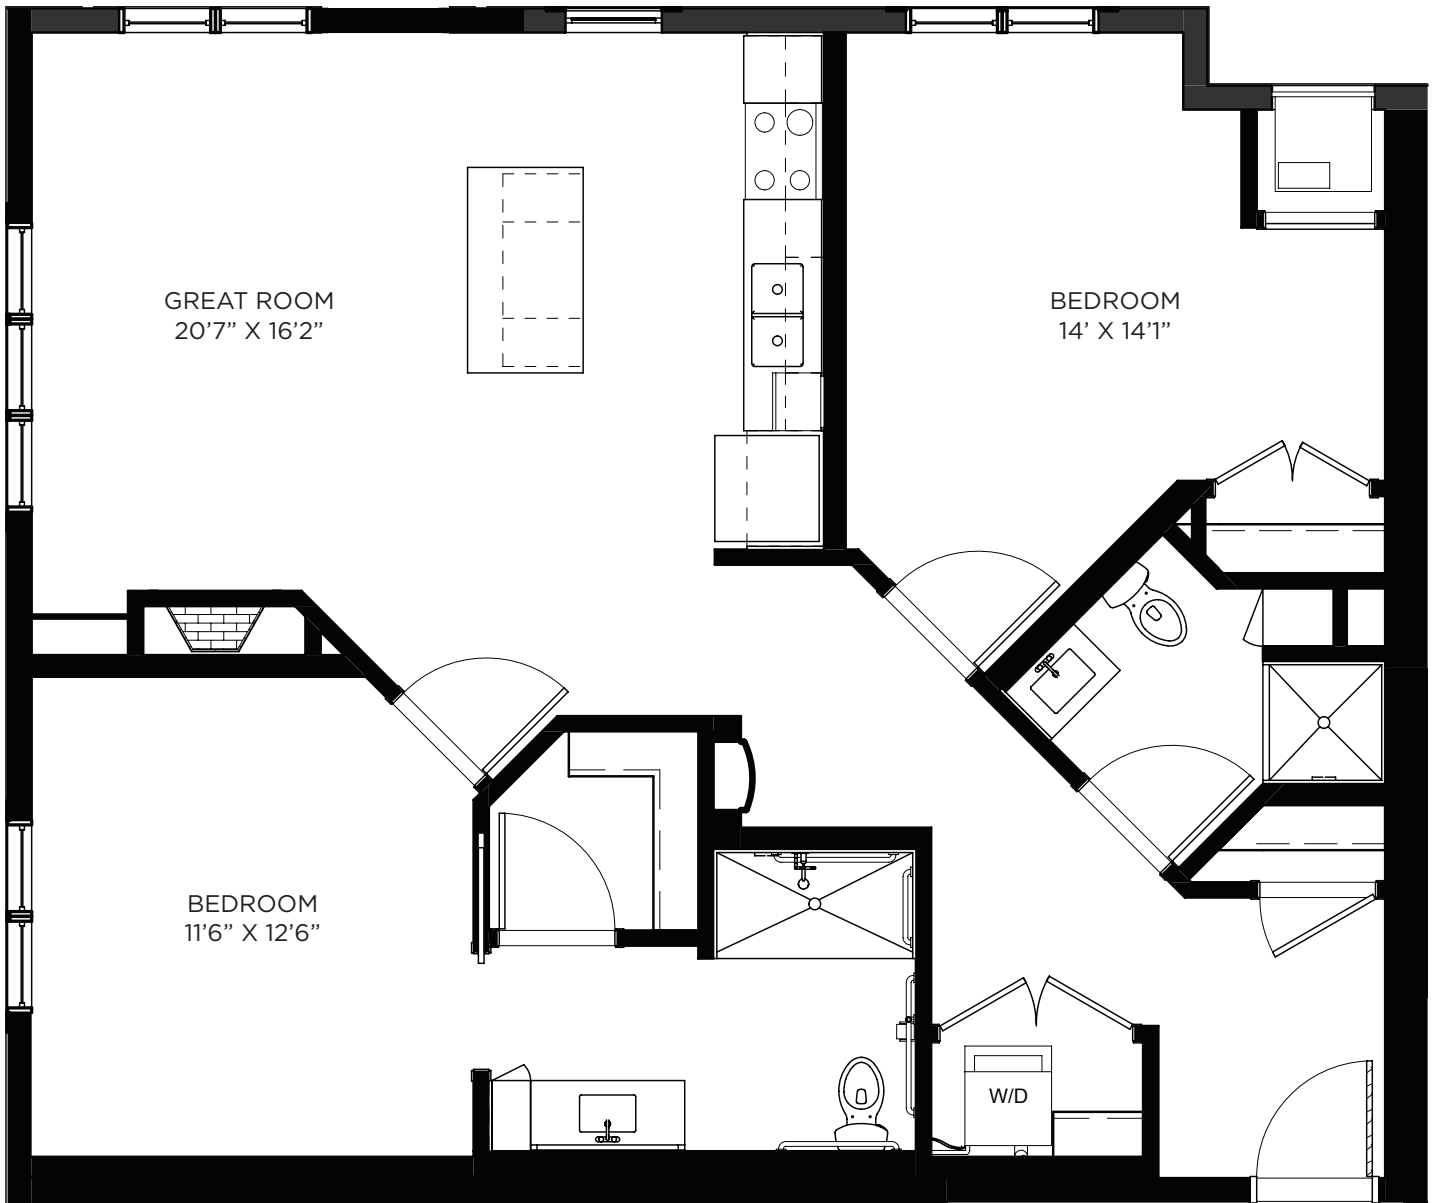

SAGEWYNNSM

ON LAKE LORRAINE

Two Bedroom - 1007 sq ft

Residency number: 408

Floor plans are for general reference only and are not to scale.

SAGEWYNNSM

ON LAKE LORRAINE

Two Bedroom - 1041 sq ft

Residency number: 409

Floor plans are for general reference only and are not to scale.

SAGEWYNNSM

ON LAKE LORRAINE

Two Bedroom - 1063 sq ft

Residency number: 451

Floor plans are for general reference only and are not to scale.

SAGEWYNNSM

ON LAKE LORRAINE

Two Bedroom Signature - 1153 sq ft

Residency number: 252

Floor plans are for general reference only and are not to scale.

SAGEWYNNSM

ON LAKE LORRAINE

Two Bedroom / Patio - 1071 sq ft