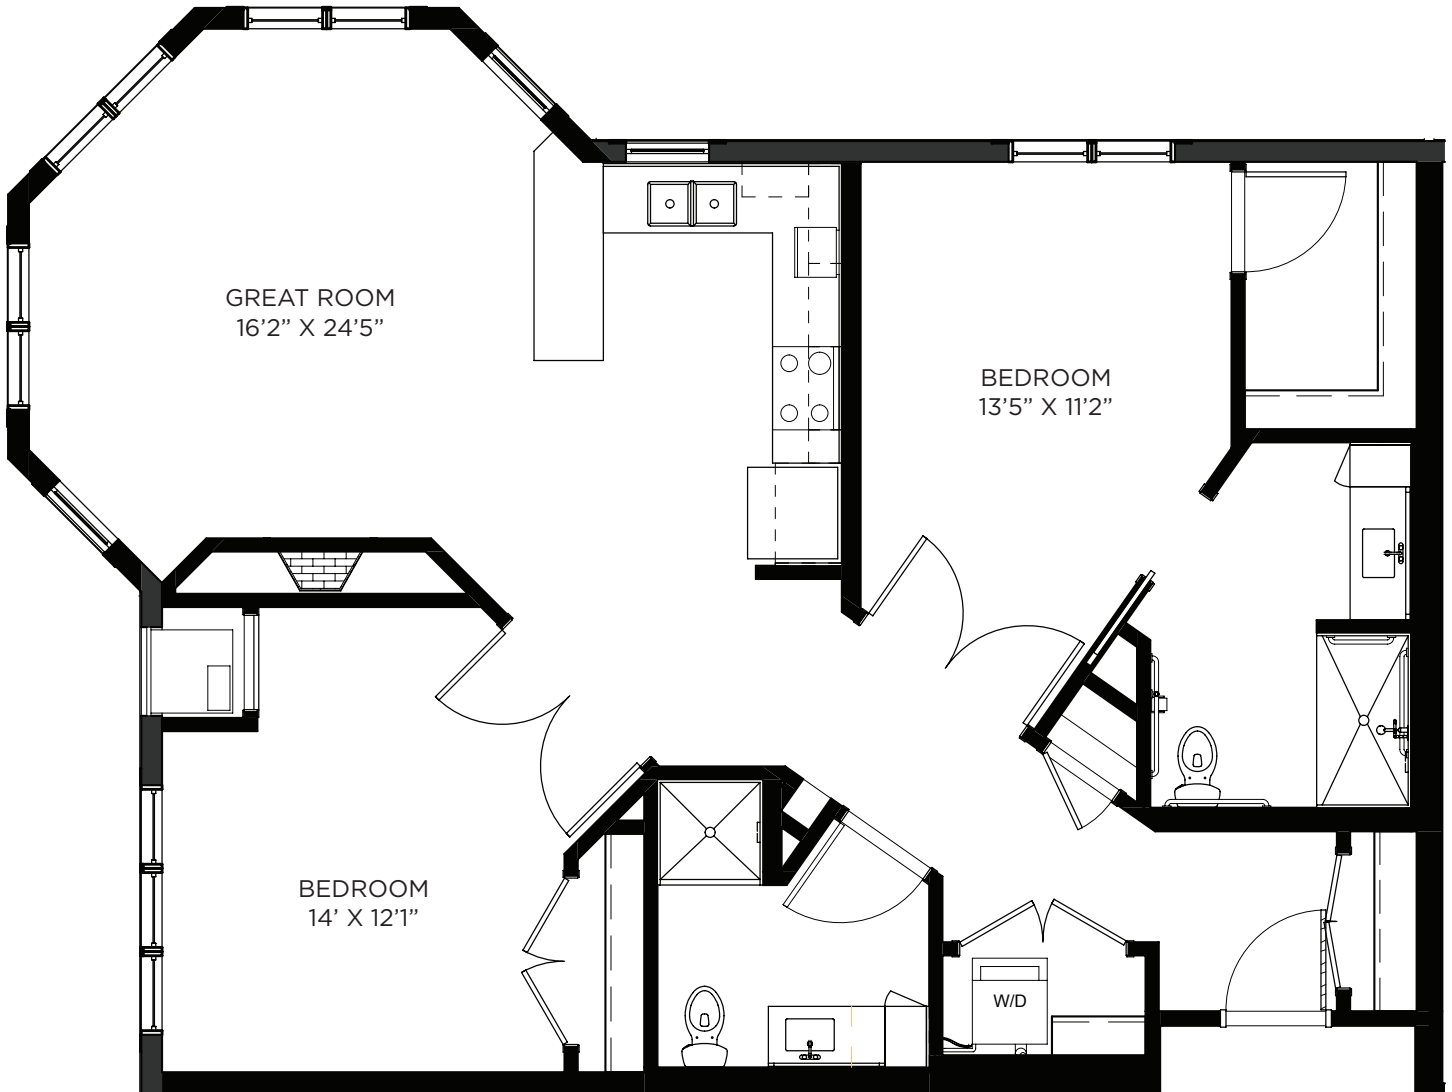

SAGEWYNNSM

ON LAKE LORRAINE

Two Bedroom - 1007 sq ft

Residency number: 408

Floor plans are for general reference only and are not to scale.

SAGEWYNNSM

ON LAKE LORRAINE

Two Bedroom - 1041 sq ft

Residency number: 409

Floor plans are for general reference only and are not to scale.

SAGEWYNNSM

ON LAKE LORRAINE

Two Bedroom - 1063 sq ft

Residency number: 451

Floor plans are for general reference only and are not to scale.

SAGEWYNNSM

ON LAKE LORRAINE

Two Bedroom Signature - 1153 sq ft

Residency number: 252

Floor plans are for general reference only and are not to scale.

SAGEWYNNSM

ON LAKE LORRAINE

Two Bedroom / Patio - 1071 sq ft

SAGEWYNNSM

ON LAKE LORRAINE

Two Bedroom / Balcony - 1029 sq ft

Residency number: 222A

Floor plans are for general reference only and are not to scale.

SAGEWYNNSM
ON LAKE LORRAINE

Two Bedroom / Balcony - 1046 sq ft