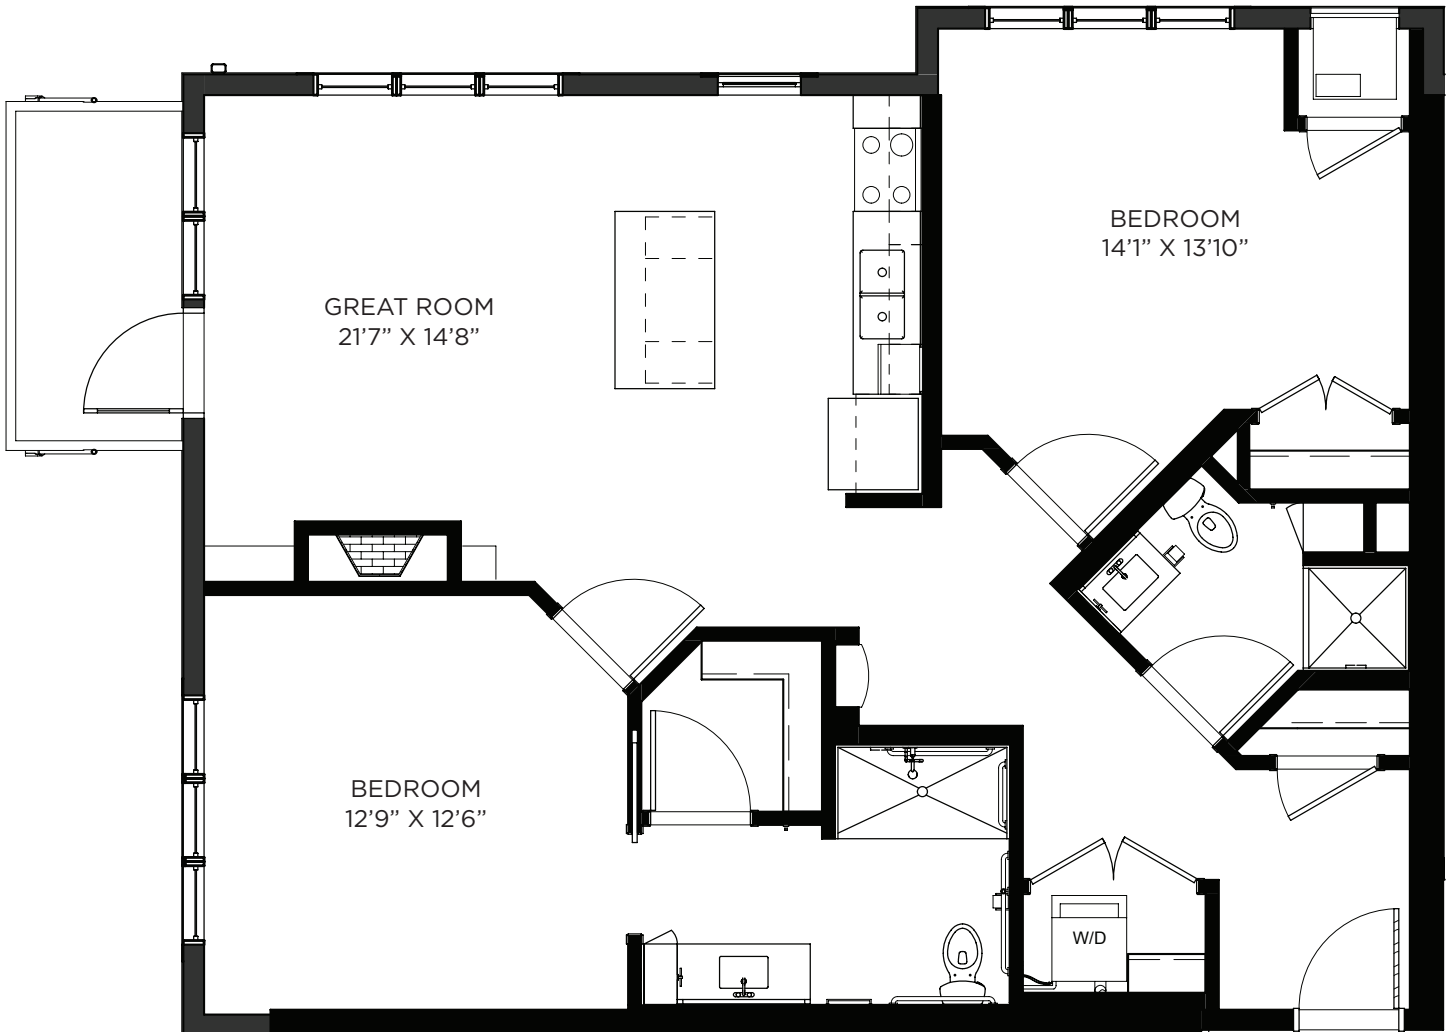

SAGEWYNNSM

ON LAKE LORRAINE

Two Bedroom / Balcony - 1069 sq ft

Residency numbers: 343, 443

Floor plans are for general reference only and are not to scale.

SAGEWYNNSM
ON LAKE LORRAINE

Two Bedroom / Balcony - 1071 sq ft

Residency number: 209, 309

Floor plans are for general reference only and are not to scale.

SAGEWYNNSM

ON LAKE LORRAINE

Two Bedroom / Balcony - 1097 sq ft

Residency numbers: 342, 442

Floor plans are for general reference only and are not to scale.